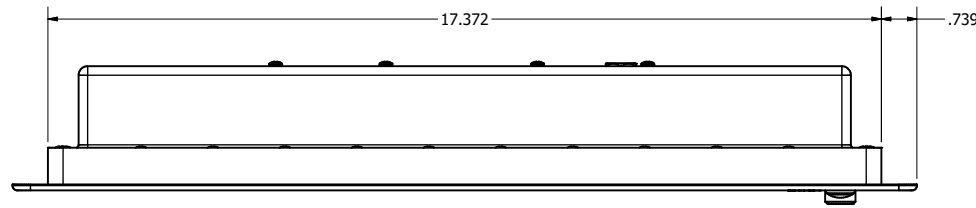

15.6" AW4 DIVERSE MOUNTING (Monitor)

PRELIMINARY DRAWING  
DIMENSIONS ARE SUBJECT TO CHANGE

REVISION HISTORY			
REV	DATE	INITIALS	DESCRIPTION
0	4/12/2021	TAK	INITIAL RELEASE

DRAWN BY: TAK		11/8/2019		
USE WITH PRODUCT NUMBER				
MATERIAL & FINISH				TITLE
				<b>OUTLINE DRAWING</b> ALL-WEATHER - GEN 4
SHEET	SIZE	PART NUMBER	REV	
2 OF 4	D	VTAW4M156bADA	0	
TOLERANCES: .XX=.01 .XXX=.005				

15.6" AW4 CONSOLE MOUNT EXTREME (Monitor)

PRELIMINARY DRAWING  
DIMENSIONS ARE SUBJECT TO CHANGE

REVISION HISTORY			
REV	DATE	INITIALS	DESCRIPTION
0	4/12/2021	TAK	INITIAL RELEASE

ENCLOSURE VENT LOCATION VARIES

BOTTOM OR REAR SEALED CONNECTORS  
SEVERAL I/O AND POWER CONFIGURATIONS  
AVAILABLE UP TO 7x CONNECTORS

DRAWN BY: TAK		11/8/2019		
USE WITH PRODUCT NUMBER				
MATERIAL & FINISH				TITLE
				OUTLINE DRAWING ALL-WEATHER - GEN 4
SHEET	SIZE	PART NUMBER	REV	
4 of 4	D	VTAW4M156bCXA	0	
TOLERANCES: .XX=-.01 .XXX=-.005				