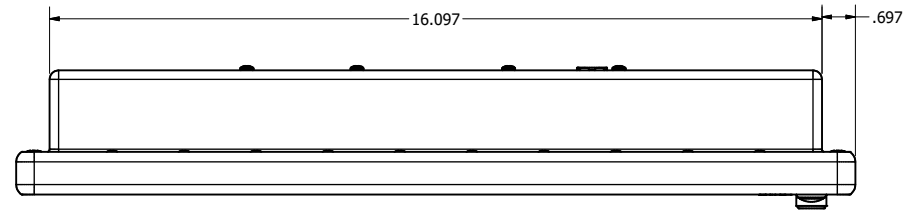

15.6" AW4 DIVERSE MOUNTING (Monitor)

PRELIMINARY DRAWING  
DIMENSIONS ARE SUBJECT TO CHANGE

REVISION HISTORY			
REV	DATE	INITIALS	DESCRIPTION
0	4/12/2021	TAK	INITIAL RELEASE

DRAWN BY: TAK		11/8/2019		
USE WITH PRODUCT NUMBER				
MATERIAL & FINISH				TITLE
				<b>OUTLINE DRAWING</b> ALL-WEATHER - GEN 4
SHEET	SIZE	PART NUMBER	REV	
2 OF 4	D	VTAW4M156bADA	0	
TOLERANCES: .XX=.01 .XXX=.005				

15.6" AW4 CONSOLE MOUNT EXTREME (Monitor)

PRELIMINARY DRAWING  
DIMENSIONS ARE SUBJECT TO CHANGE

REVISION HISTORY			
REV	DATE	INITIALS	DESCRIPTION
0	4/12/2021	TAK	INITIAL RELEASE

ENCLOSURE VENT LOCATION VARIES

BOTTOM OR REAR SEALED CONNECTORS  
SEVERAL I/O AND POWER CONFIGURATIONS  
AVAILABLE UP TO 7x CONNECTORS

DRAWN BY: TAK		11/8/2019		
USE WITH PRODUCT NUMBER				
MATERIAL & FINISH				TITLE
				OUTLINE DRAWING ALL-WEATHER - GEN 4
SHEET	SIZE	PART NUMBER	REV	
4 of 4	D	VTAW4M156bCXA	0	
TOLERANCES: .XX=-.01 .XXX=-.005				