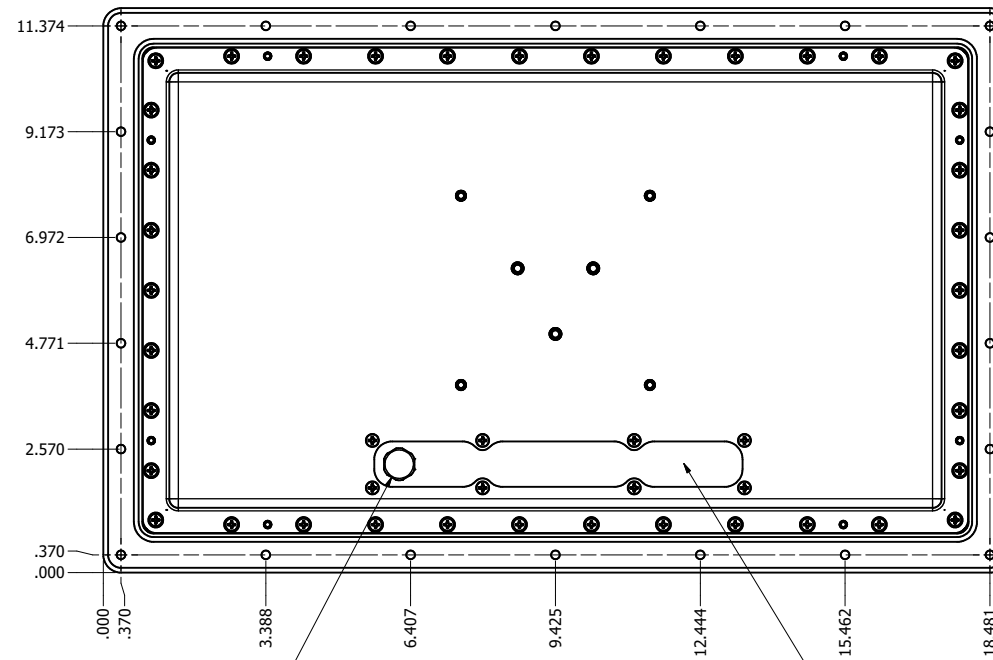

15.6" AW4 DIVERSE MOUNTING (Monitor)

PRELIMINARY DRAWING  
DIMENSIONS ARE SUBJECT TO CHANGE

REVISION HISTORY			
REV	DATE	INITIALS	DESCRIPTION
0	4/12/2021	TAK	INITIAL RELEASE

DRAWN BY: TAK		11/8/2019		
USE WITH PRODUCT NUMBER				
MATERIAL & FINISH				TITLE
				<b>OUTLINE DRAWING</b> ALL-WEATHER - GEN 4
SHEET	SIZE	PART NUMBER	REV	
2 OF 4	D	VTAW4M156bADA	0	
TOLERANCES: .XX=.01 .XXX=.005				

15.6" AW4 CONSOLE MOUNT EXTREME (Monitor)

PRELIMINARY DRAWING  
DIMENSIONS ARE SUBJECT TO CHANGE

REVISION HISTORY			
REV	DATE	INITIALS	DESCRIPTION
0	4/12/2021	TAK	INITIAL RELEASE

ENCLOSURE VENT LOCATION VARIES

BOTTOM OR REAR SEALED CONNECTORS  
SEVERAL I/O AND POWER CONFIGURATIONS  
AVAILABLE UP TO 7x CONNECTORS

DRAWN BY: TAK		11/8/2019		
USE WITH PRODUCT NUMBER				
MATERIAL & FINISH				TITLE
				OUTLINE DRAWING ALL-WEATHER - GEN 4
SHEET	SIZE	PART NUMBER	REV	
4 of 4	D	VTAW4M156bCXA	0	
TOLERANCES: .XX=-.01 .XXX=-.005				