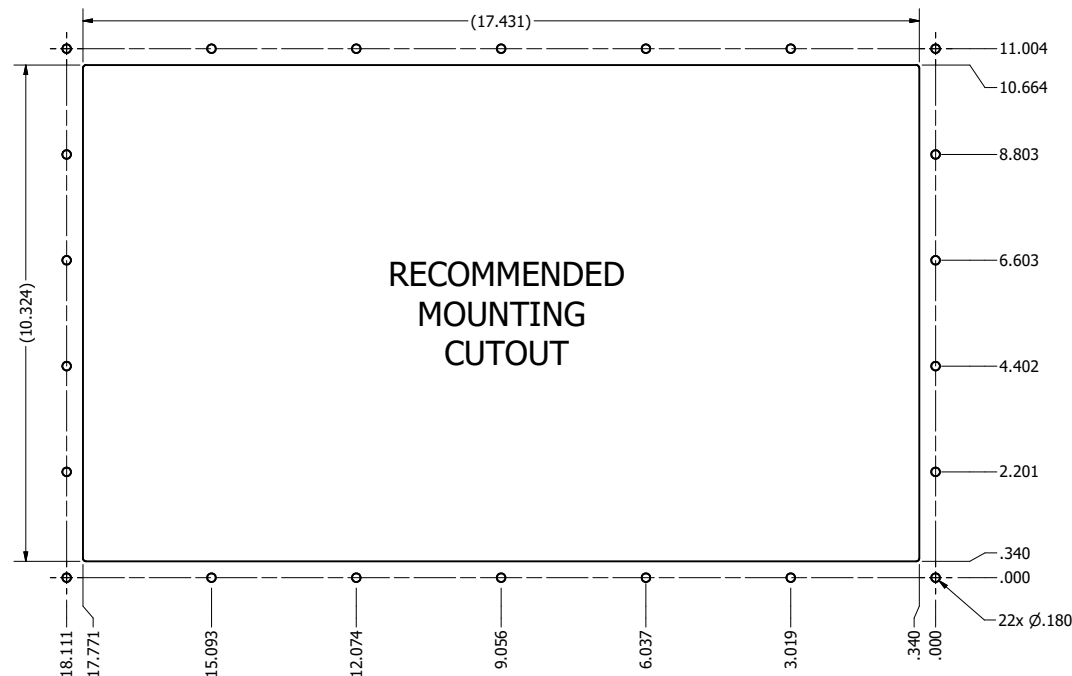

15.6" AW4 CONSOLE MOUNT EXTREME (Monitor)

PRELIMINARY DRAWING  
DIMENSIONS ARE SUBJECT TO CHANGE

REVISION HISTORY			
REV	DATE	INITIALS	DESCRIPTION
0	4/12/2021	TAK	INITIAL RELEASE

ENCLOSURE VENT LOCATION VARIES

BOTTOM OR REAR SEALED CONNECTORS  
SEVERAL I/O AND POWER CONFIGURATIONS  
AVAILABLE UP TO 7x CONNECTORS

DRAWN BY: TAK		11/8/2019		
USE WITH PRODUCT NUMBER				
MATERIAL & FINISH				TITLE
				OUTLINE DRAWING ALL-WEATHER - GEN 4
SHEET	SIZE	PART NUMBER	REV	
4 of 4	D	VTAW4M156bCXA	0	
TOLERANCES: .XX=-.01 .XXX=-.005				