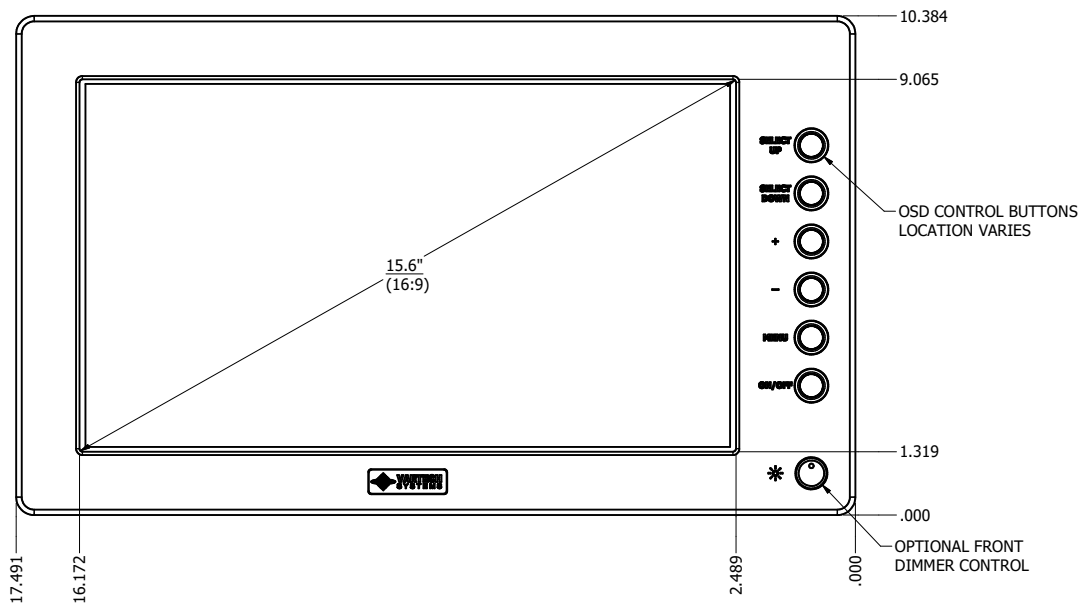

15.6" AW4 DIVERSE MOUNTING (Monitor)

PRELIMINARY DRAWING  
DIMENSIONS ARE SUBJECT TO CHANGE

REVISION HISTORY			
REV	DATE	INITIALS	DESCRIPTION
0	4/12/2021	TAK	INITIAL RELEASE

DRAWN BY: TAK		11/8/2019		
USE WITH PRODUCT NUMBER				
MATERIAL & FINISH				TITLE
				<b>OUTLINE DRAWING</b> ALL-WEATHER - GEN 4
SHEET	SIZE	PART NUMBER	REV	
2 OF 4	D	VTAW4M156bADA	0	
TOLERANCES: .XX=.01 .XXX=.005				

15.6" AW4 CONSOLE MOUNT EXTREME (Monitor)

PRELIMINARY DRAWING  
DIMENSIONS ARE SUBJECT TO CHANGE

REVISION HISTORY			
REV	DATE	INITIALS	DESCRIPTION
0	4/12/2021	TAK	INITIAL RELEASE

ENCLOSURE VENT LOCATION VARIES

BOTTOM OR REAR SEALED CONNECTORS  
SEVERAL I/O AND POWER CONFIGURATIONS  
AVAILABLE UP TO 7x CONNECTORS

DRAWN BY: TAK		11/8/2019		
USE WITH PRODUCT NUMBER				
MATERIAL & FINISH				TITLE
				OUTLINE DRAWING ALL-WEATHER - GEN 4
SHEET	SIZE	PART NUMBER	REV	
4 of 4	D	VTAW4M156bCXA	0	
TOLERANCES: .XX=-.01 .XXX=-.005				