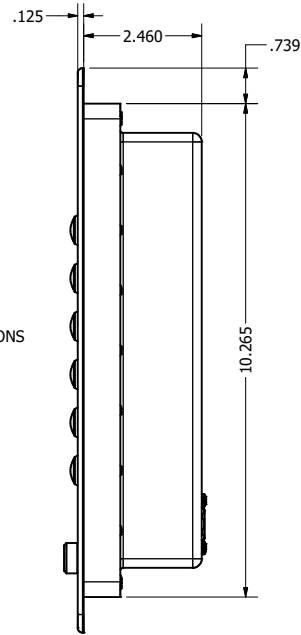

15.6" AW4 DIVERSE MOUNTING (Monitor)

PRELIMINARY DRAWING  
DIMENSIONS ARE SUBJECT TO CHANGE

REVISION HISTORY			
REV	DATE	INITIALS	DESCRIPTION
0	4/12/2021	TAK	INITIAL RELEASE

DRAWN BY: TAK		11/8/2019		
USE WITH PRODUCT NUMBER				
MATERIAL & FINISH				TITLE
				<b>OUTLINE DRAWING</b> ALL-WEATHER - GEN 4
SHEET	SIZE	PART NUMBER	REV	
2 OF 4	D	VTAW4M156bADA	0	
TOLERANCES: .XX=.01 .XXX=.005				

15.6" AW4 CONSOLE MOUNT EXTREME (Monitor)

PRELIMINARY DRAWING  
DIMENSIONS ARE SUBJECT TO CHANGE

REVISION HISTORY			
REV	DATE	INITIALS	DESCRIPTION
0	4/12/2021	TAK	INITIAL RELEASE

ENCLOSURE VENT LOCATION VARIES

BOTTOM OR REAR SEALED CONNECTORS  
SEVERAL I/O AND POWER CONFIGURATIONS  
AVAILABLE UP TO 7x CONNECTORS

DRAWN BY: TAK		11/8/2019		
USE WITH PRODUCT NUMBER				
MATERIAL & FINISH				TITLE
				OUTLINE DRAWING ALL-WEATHER - GEN 4
SHEET	SIZE	PART NUMBER	REV	
4 of 4	D	VTAW4M156bCXA	0	
TOLERANCES: .XX=-.01 .XXX=-.005				