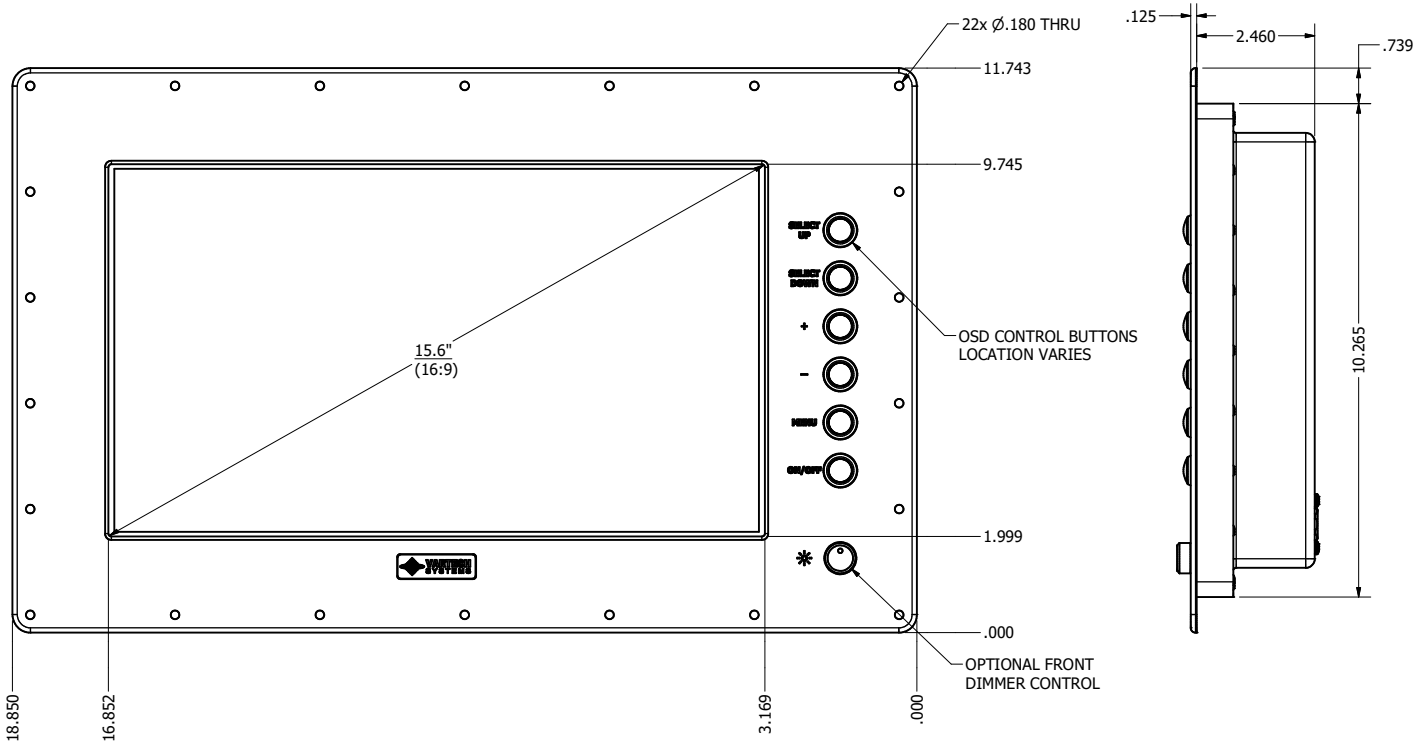

15.6" AW4 DIVERSE MOUNTING (Monitor)

PRELIMINARY DRAWING  
DIMENSIONS ARE SUBJECT TO CHANGE

REVISION HISTORY			
REV	DATE	INITIALS	DESCRIPTION
0	4/12/2021	TAK	INITIAL RELEASE

DRAWN BY: TAK		11/8/2019		
USE WITH PRODUCT NUMBER				
MATERIAL & FINISH				TITLE
				<b>OUTLINE DRAWING</b> ALL-WEATHER - GEN 4
SHEET	SIZE	PART NUMBER	REV	
2 OF 4	D	VTAW4M156bADA	0	
TOLERANCES: .XX=.01 .XXX=.005				

15.6" AW4 CONSOLE MOUNT EXTREME (Monitor)

PRELIMINARY DRAWING  
DIMENSIONS ARE SUBJECT TO CHANGE

REVISION HISTORY			
REV	DATE	INITIALS	DESCRIPTION
0	4/12/2021	TAK	INITIAL RELEASE

ENCLOSURE VENT LOCATION VARIES

BOTTOM OR REAR SEALED CONNECTORS  
SEVERAL I/O AND POWER CONFIGURATIONS  
AVAILABLE UP TO 7x CONNECTORS

DRAWN BY: TAK		11/8/2019		
USE WITH PRODUCT NUMBER				
MATERIAL & FINISH				TITLE
				OUTLINE DRAWING ALL-WEATHER - GEN 4
SHEET	SIZE	PART NUMBER	REV	
4 of 4	D	VTAW4M156bCXA	0	
TOLERANCES: .XX=-.01 .XXX=-.005				