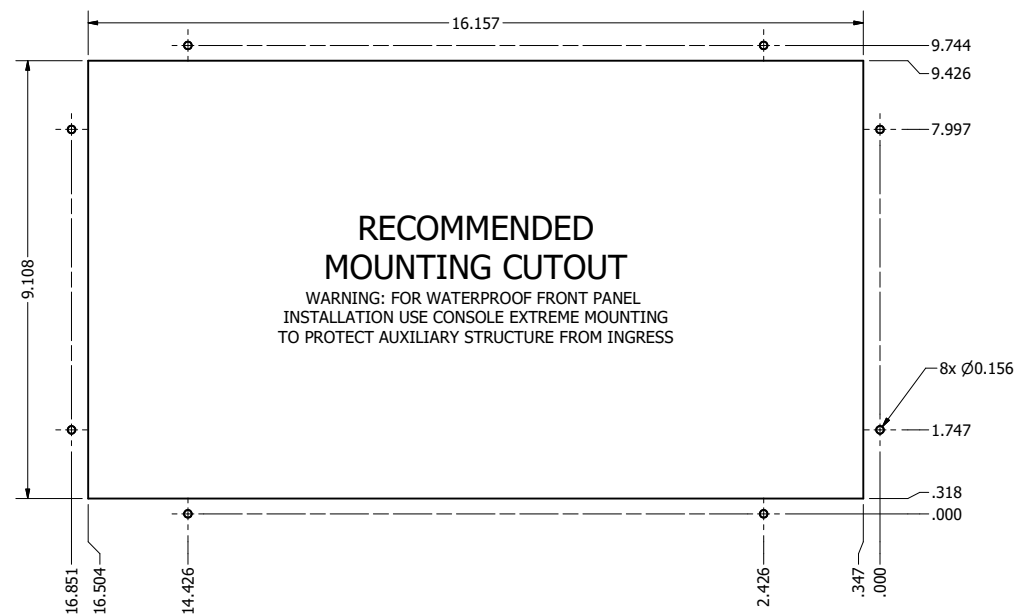

15.6" AW4 DIVERSE MOUNTING (Monitor)

PRELIMINARY DRAWING  
DIMENSIONS ARE SUBJECT TO CHANGE

REVISION HISTORY			
REV	DATE	INITIALS	DESCRIPTION
0	4/12/2021	TAK	INITIAL RELEASE

DRAWN BY: TAK		11/8/2019		
USE WITH PRODUCT NUMBER				
MATERIAL & FINISH				TITLE
				<b>OUTLINE DRAWING</b> ALL-WEATHER - GEN 4
SHEET	SIZE	PART NUMBER	REV	
2 OF 4	D	VTAW4M156bADA	0	
TOLERANCES: .XX=.01 .XXX=.005				

15.6" AW4 CONSOLE MOUNT EXTREME (Monitor)

PRELIMINARY DRAWING  
DIMENSIONS ARE SUBJECT TO CHANGE

REVISION HISTORY			
REV	DATE	INITIALS	DESCRIPTION
0	4/12/2021	TAK	INITIAL RELEASE

ENCLOSURE VENT LOCATION VARIES

BOTTOM OR REAR SEALED CONNECTORS  
SEVERAL I/O AND POWER CONFIGURATIONS  
AVAILABLE UP TO 7x CONNECTORS

DRAWN BY: TAK		11/8/2019		
USE WITH PRODUCT NUMBER				
MATERIAL & FINISH				TITLE
				OUTLINE DRAWING ALL-WEATHER - GEN 4
SHEET	SIZE	PART NUMBER	REV	
4 of 4	D	VTAW4M156bCXA	0	
TOLERANCES: .XX=-.01 .XXX=-.005				