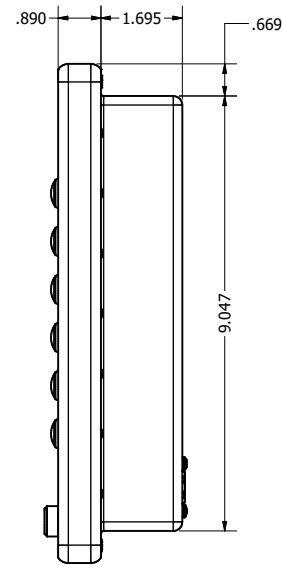

15.6" AW4 DIVERSE MOUNTING (Monitor)

PRELIMINARY DRAWING  
DIMENSIONS ARE SUBJECT TO CHANGE

REVISION HISTORY			
REV	DATE	INITIALS	DESCRIPTION
0	4/12/2021	TAK	INITIAL RELEASE

DRAWN BY: TAK		11/8/2019		
USE WITH PRODUCT NUMBER				
MATERIAL & FINISH				TITLE
				<b>OUTLINE DRAWING</b> ALL-WEATHER - GEN 4
SHEET	SIZE	PART NUMBER	REV	
2 OF 4	D	VTAW4M156bADA	0	
TOLERANCES: .XX=.01 .XXX=.005				

15.6" AW4 CONSOLE MOUNT EXTREME (Monitor)

PRELIMINARY DRAWING  
DIMENSIONS ARE SUBJECT TO CHANGE

REVISION HISTORY			
REV	DATE	INITIALS	DESCRIPTION
0	4/12/2021	TAK	INITIAL RELEASE

ENCLOSURE VENT LOCATION VARIES

BOTTOM OR REAR SEALED CONNECTORS  
SEVERAL I/O AND POWER CONFIGURATIONS  
AVAILABLE UP TO 7x CONNECTORS

DRAWN BY: TAK		11/8/2019		
USE WITH PRODUCT NUMBER				
MATERIAL & FINISH				TITLE
				OUTLINE DRAWING ALL-WEATHER - GEN 4
SHEET	SIZE	PART NUMBER	REV	
4 of 4	D	VTAW4M156bCXA	0	
TOLERANCES: .XX=-.01 .XXX=-.005				