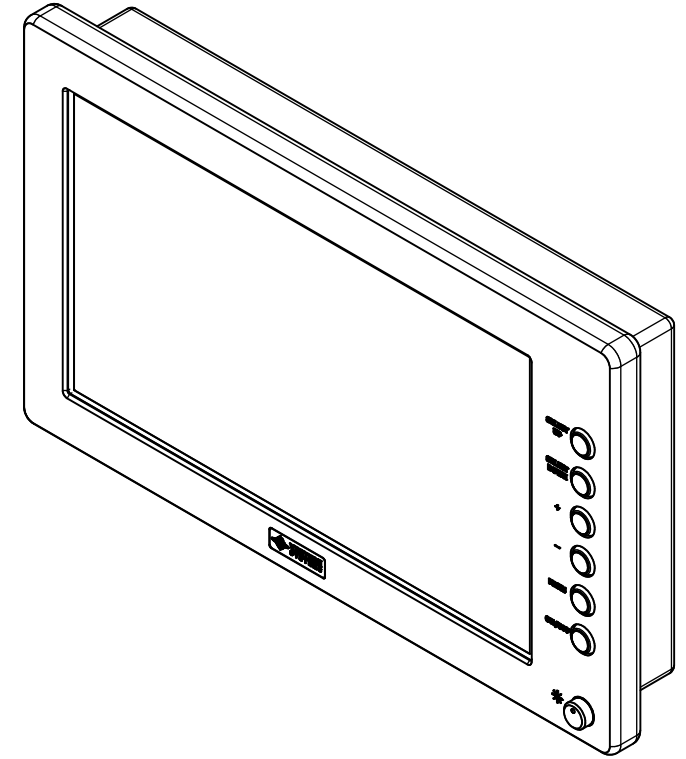

15.6" AW4 DIVERSE MOUNTING (Monitor)

PRELIMINARY DRAWING  
DIMENSIONS ARE SUBJECT TO CHANGE

REVISION HISTORY			
REV	DATE	INITIALS	DESCRIPTION
0	4/12/2021	TAK	INITIAL RELEASE

DRAWN BY: TAK		11/8/2019		
USE WITH PRODUCT NUMBER				
MATERIAL & FINISH				TITLE
				<b>OUTLINE DRAWING</b> ALL-WEATHER - GEN 4
SHEET	SIZE	PART NUMBER	REV	
2 OF 4	D	VTAW4M156bADA	0	
TOLERANCES: .XX=.01 .XXX=.005				

15.6" AW4 CONSOLE MOUNT EXTREME (Monitor)

PRELIMINARY DRAWING  
DIMENSIONS ARE SUBJECT TO CHANGE

REVISION HISTORY			
REV	DATE	INITIALS	DESCRIPTION
0	4/12/2021	TAK	INITIAL RELEASE

ENCLOSURE VENT LOCATION VARIES

BOTTOM OR REAR SEALED CONNECTORS  
SEVERAL I/O AND POWER CONFIGURATIONS  
AVAILABLE UP TO 7x CONNECTORS

DRAWN BY: TAK		11/8/2019		
USE WITH PRODUCT NUMBER				
MATERIAL & FINISH				TITLE
				OUTLINE DRAWING ALL-WEATHER - GEN 4
SHEET	SIZE	PART NUMBER	REV	
4 of 4	D	VTAW4M156bCXA	0	
TOLERANCES: .XX=-.01 .XXX=-.005				