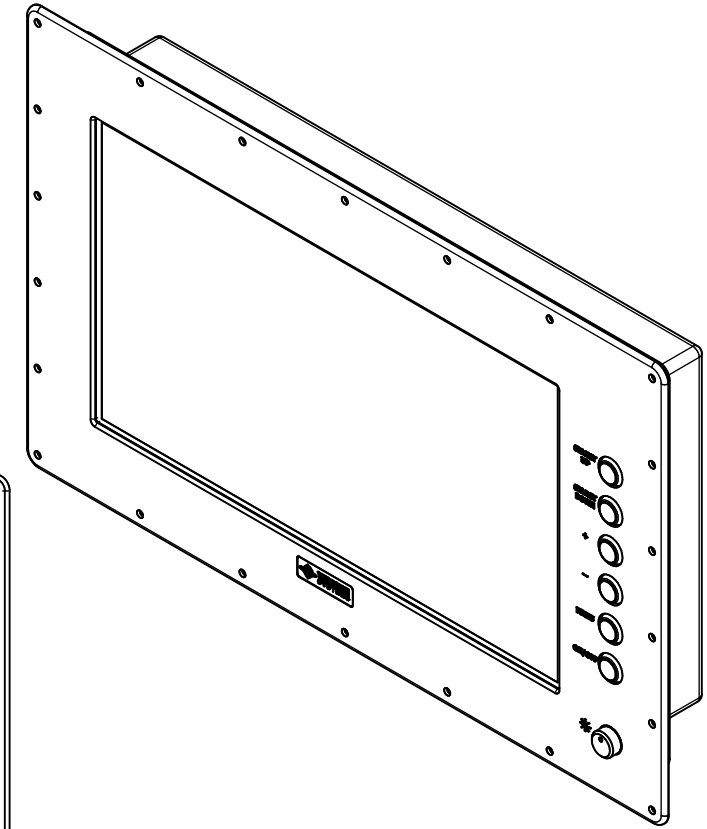

15.6" AW4 DIVERSE MOUNTING (Monitor)

PRELIMINARY DRAWING  
DIMENSIONS ARE SUBJECT TO CHANGE

REVISION HISTORY			
REV	DATE	INITIALS	DESCRIPTION
0	4/12/2021	TAK	INITIAL RELEASE

DRAWN BY: TAK		11/8/2019		
USE WITH PRODUCT NUMBER				
MATERIAL & FINISH				TITLE
				<b>OUTLINE DRAWING</b> ALL-WEATHER - GEN 4
SHEET	SIZE	PART NUMBER	REV	
2 OF 4	D	VTAW4M156bADA	0	
TOLERANCES: .XX=.01 .XXX=.005				

15.6" AW4 CONSOLE MOUNT EXTREME (Monitor)

PRELIMINARY DRAWING  
DIMENSIONS ARE SUBJECT TO CHANGE

REVISION HISTORY			
REV	DATE	INITIALS	DESCRIPTION
0	4/12/2021	TAK	INITIAL RELEASE

ENCLOSURE VENT LOCATION VARIES

BOTTOM OR REAR SEALED CONNECTORS  
SEVERAL I/O AND POWER CONFIGURATIONS  
AVAILABLE UP TO 7x CONNECTORS

DRAWN BY: TAK		11/8/2019		
USE WITH PRODUCT NUMBER				
MATERIAL & FINISH				TITLE
				OUTLINE DRAWING ALL-WEATHER - GEN 4
SHEET	SIZE	PART NUMBER	REV	
4 of 4	D	VTAW4M156bCXA	0	
TOLERANCES: .XX=-.01 .XXX=-.005				