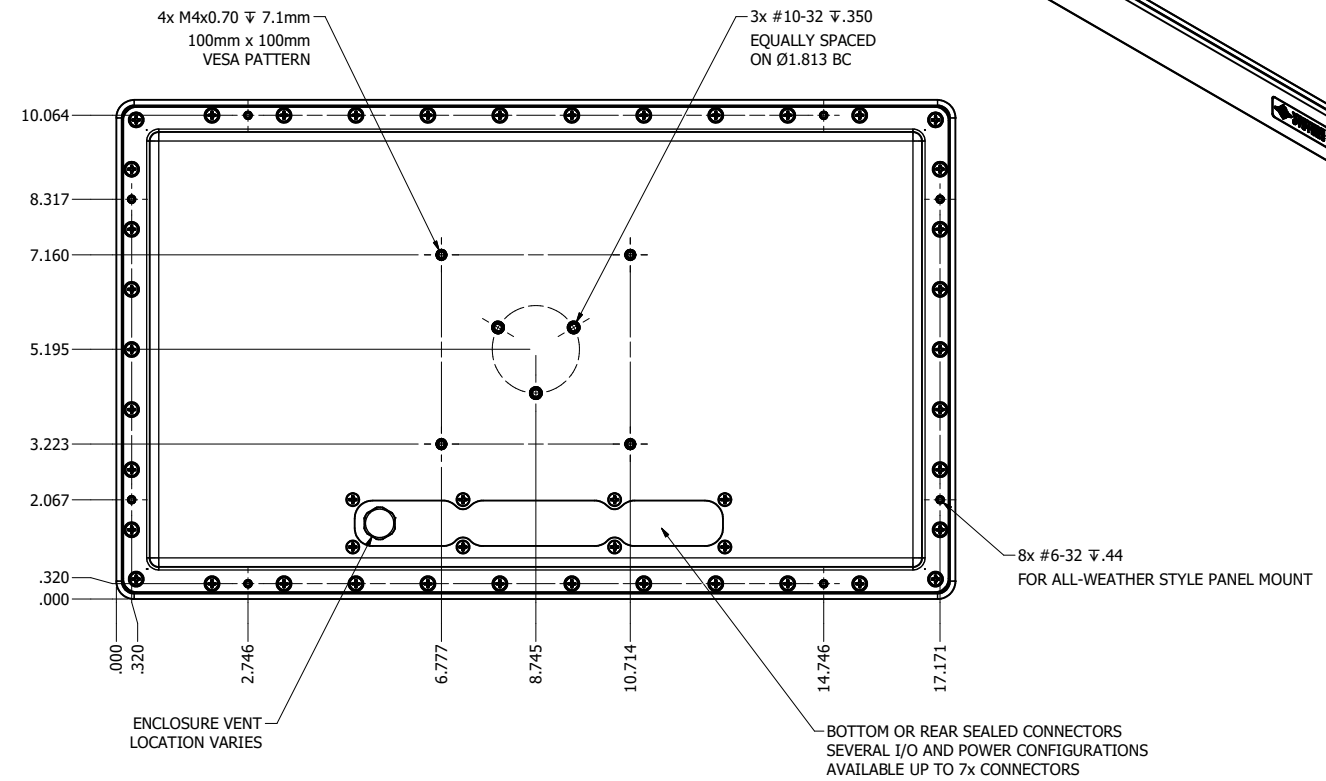

15.6" AW4 DIVERSE MOUNTING (Monitor)

PRELIMINARY DRAWING  
DIMENSIONS ARE SUBJECT TO CHANGE

REVISION HISTORY			
REV	DATE	INITIALS	DESCRIPTION
0	4/12/2021	TAK	INITIAL RELEASE

DRAWN BY: TAK		11/8/2019		
USE WITH PRODUCT NUMBER				
MATERIAL & FINISH				TITLE
				<b>OUTLINE DRAWING</b> ALL-WEATHER - GEN 4
SHEET	SIZE	PART NUMBER	REV	
2 OF 4	D	VTAW4M156bADA	0	
TOLERANCES: .XX=.01 .XXX=.005				

15.6" AW4 CONSOLE MOUNT EXTREME (Monitor)

PRELIMINARY DRAWING  
DIMENSIONS ARE SUBJECT TO CHANGE

REVISION HISTORY			
REV	DATE	INITIALS	DESCRIPTION
0	4/12/2021	TAK	INITIAL RELEASE

ENCLOSURE VENT LOCATION VARIES

BOTTOM OR REAR SEALED CONNECTORS  
SEVERAL I/O AND POWER CONFIGURATIONS  
AVAILABLE UP TO 7x CONNECTORS

DRAWN BY: TAK		11/8/2019		
USE WITH PRODUCT NUMBER				
MATERIAL & FINISH				TITLE
				OUTLINE DRAWING ALL-WEATHER - GEN 4
SHEET	SIZE	PART NUMBER	REV	
4 of 4	D	VTAW4M156bCXA	0	
TOLERANCES: .XX=-.01 .XXX=-.005				