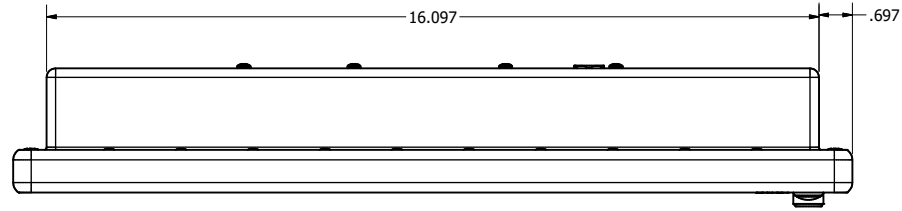

15.6" AW4 DIVERSE MOUNTING (Monitor)

PRELIMINARY DRAWING  
DIMENSIONS ARE SUBJECT TO CHANGE

REVISION HISTORY			
REV	DATE	INITIALS	DESCRIPTION
0	4/12/2021	TAK	INITIAL RELEASE

DRAWN BY: TAK		11/8/2019		
USE WITH PRODUCT NUMBER				
MATERIAL & FINISH				TITLE
				OUTLINE DRAWING ALL-WEATHER - GEN 4
SHEET	SIZE	PART NUMBER	REV	
2 OF 4	D	VTAW4M156bADA	0	
TOLERANCES: .XX=.01 .XXX=.005				