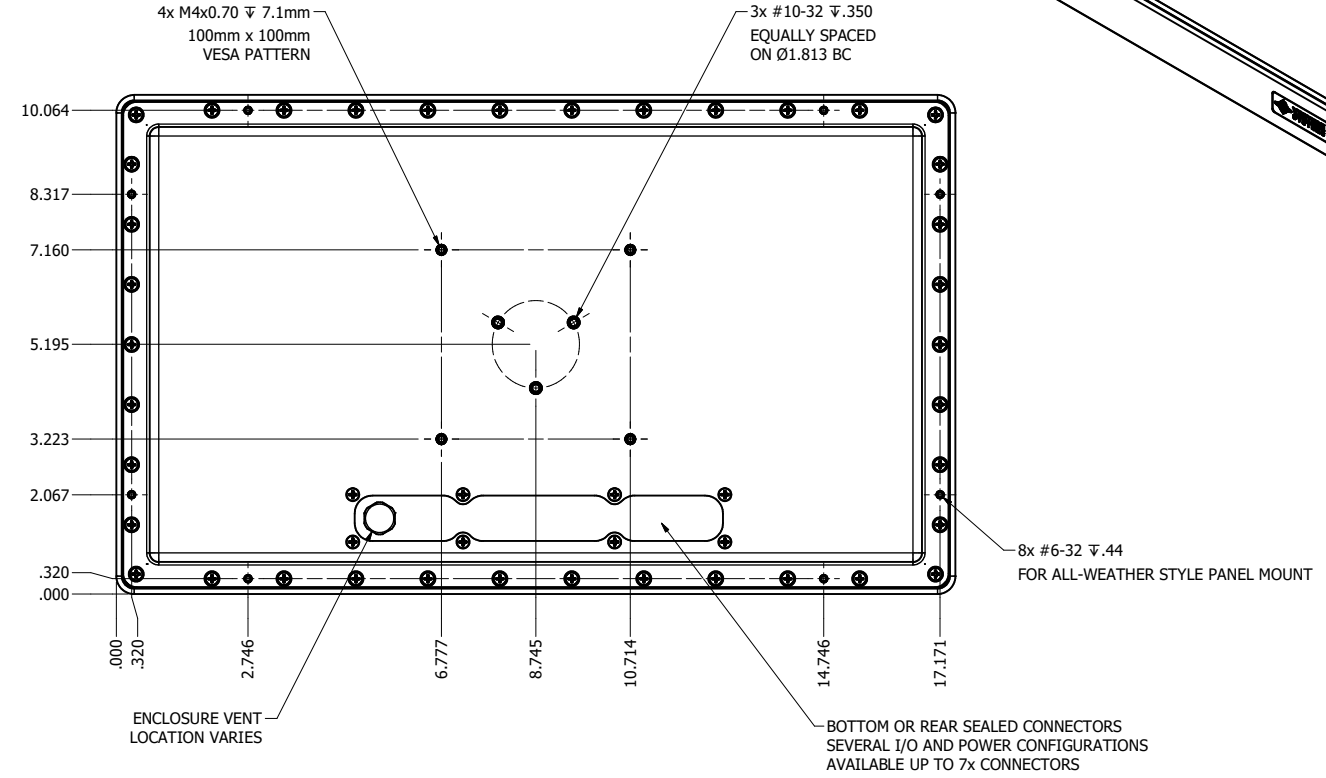

15.6" AW4 DIVERSE MOUNTING (Monitor)

PRELIMINARY DRAWING  
DIMENSIONS ARE SUBJECT TO CHANGE

REVISION HISTORY			
REV	DATE	INITIALS	DESCRIPTION
0	4/12/2021	TAK	INITIAL RELEASE

DRAWN BY: TAK		11/8/2019		
USE WITH PRODUCT NUMBER				
MATERIAL & FINISH				TITLE
				OUTLINE DRAWING ALL-WEATHER - GEN 4
SHEET	SIZE	PART NUMBER	REV	
2 OF 4	D	VTAW4M156bADA	0	
TOLERANCES: .XX=.01 .XXX=.005				