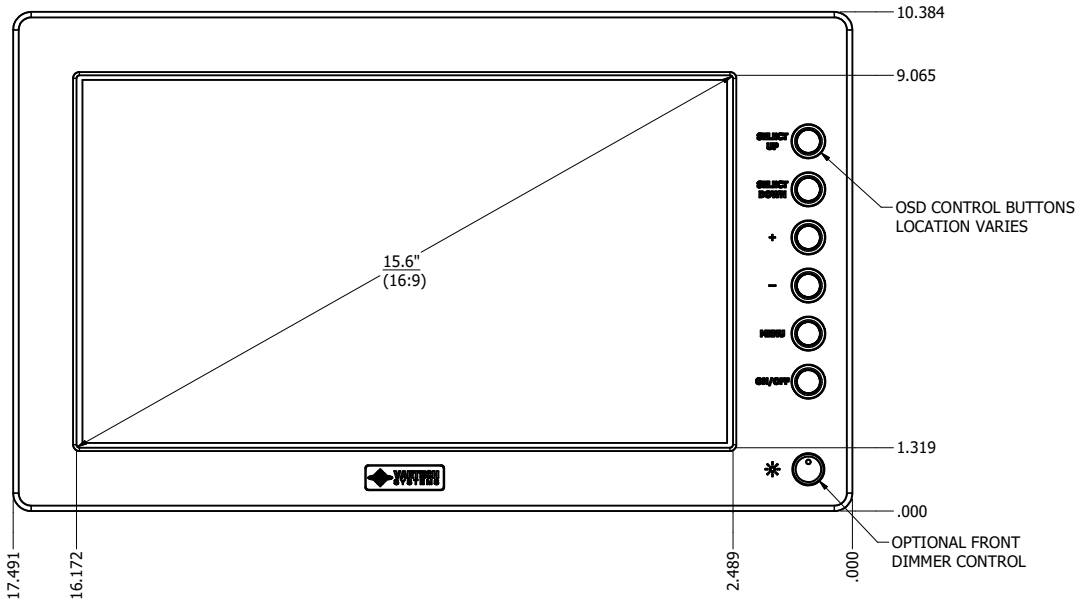

15.6" AW4 DIVERSE MOUNTING (Monitor)

PRELIMINARY DRAWING  
DIMENSIONS ARE SUBJECT TO CHANGE

REVISION HISTORY			
REV	DATE	INITIALS	DESCRIPTION
0	4/12/2021	TAK	INITIAL RELEASE

DRAWN BY: TAK		11/8/2019		
USE WITH PRODUCT NUMBER				
MATERIAL & FINISH				TITLE
				OUTLINE DRAWING ALL-WEATHER - GEN 4
SHEET	SIZE	PART NUMBER	REV	
2 OF 4	D	VTAW4M156bADA	0	
TOLERANCES: .XX=.01 .XXX=.005				