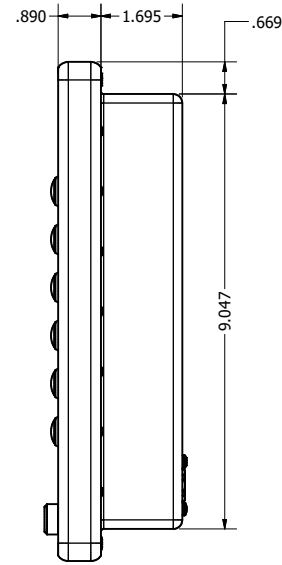

15.6" AW4 DIVERSE MOUNTING (Monitor)

PRELIMINARY DRAWING  
DIMENSIONS ARE SUBJECT TO CHANGE

REVISION HISTORY			
REV	DATE	INITIALS	DESCRIPTION
0	4/12/2021	TAK	INITIAL RELEASE

DRAWN BY: TAK		11/8/2019		
USE WITH PRODUCT NUMBER				
MATERIAL & FINISH				TITLE
				OUTLINE DRAWING ALL-WEATHER - GEN 4
SHEET	SIZE	PART NUMBER	REV	
2 OF 4	D	VTAW4M156bADA	0	
TOLERANCES: .XX=.01 .XXX=.005				