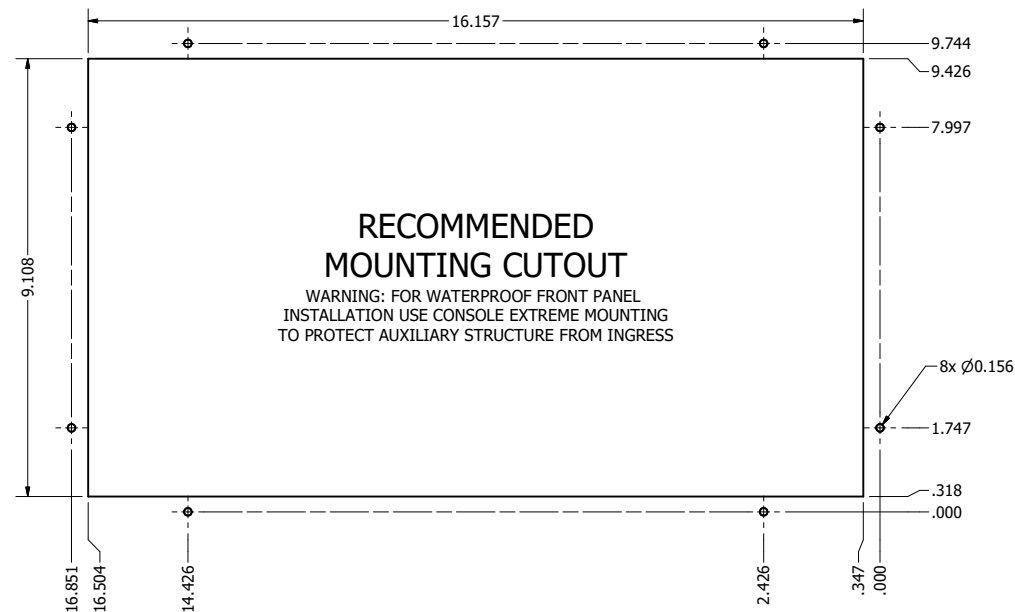

15.6" AW4 DIVERSE MOUNTING (Monitor)

PRELIMINARY DRAWING  
DIMENSIONS ARE SUBJECT TO CHANGE

REVISION HISTORY			
REV	DATE	INITIALS	DESCRIPTION
0	4/12/2021	TAK	INITIAL RELEASE

DRAWN BY: TAK		11/8/2019		
USE WITH PRODUCT NUMBER				
MATERIAL & FINISH				TITLE
				OUTLINE DRAWING ALL-WEATHER - GEN 4
SHEET	SIZE	PART NUMBER	REV	
2 OF 4	D	VTAW4M156bADA	0	
TOLERANCES: .XX=.01 .XXX=.005				