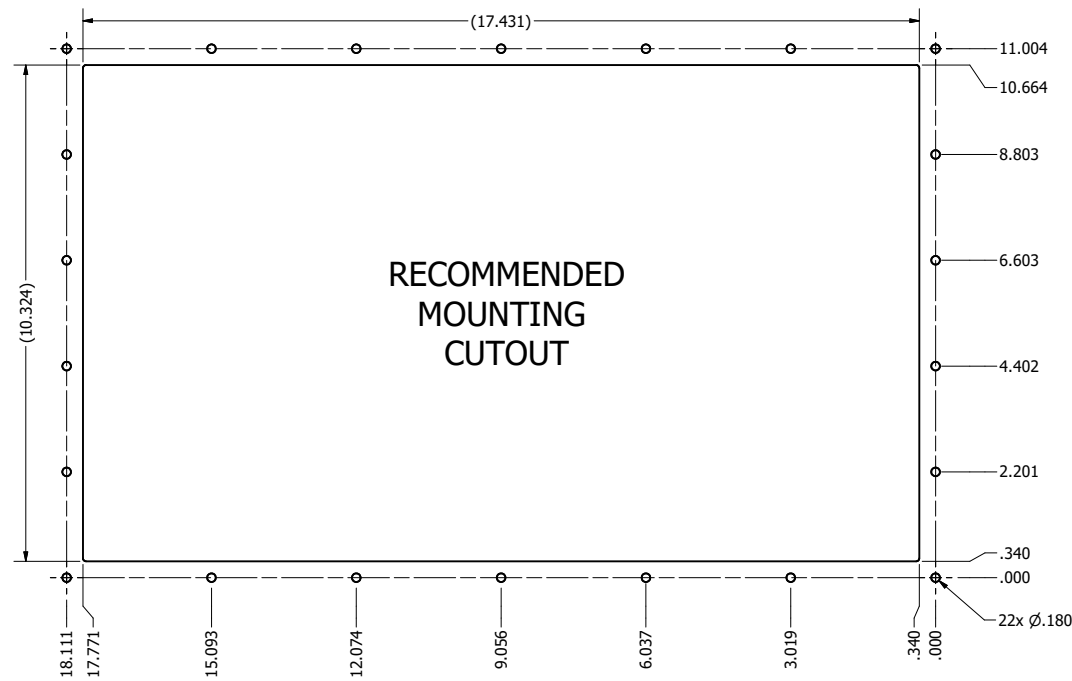

15.6" AW4 CONSOLE MOUNT EXTREME (Monitor)

PRELIMINARY DRAWING
DIMENSIONS ARE SUBJECT TO CHANGE

REVISION HISTORY			
REV	DATE	INITIALS	DESCRIPTION
0	4/12/2021	TAK	INITIAL RELEASE

ENCLOSURE VENT LOCATION VARIES
BOTTOM OR REAR SEALED CONNECTORS SEVERAL I/O AND POWER CONFIGURATIONS AVAILABLE UP TO 7x CONNECTORS

DRAWN BY: TAK		11/8/2019		
USE WITH PRODUCT NUMBER				
MATERIAL & FINISH				TITLE
				OUTLINE DRAWING ALL-WEATHER - GEN 4
SHEET	SIZE	PART NUMBER	REV	
4 of 4	D	VTAW4M156bCXA	0	
TOLERANCES: .XX=-.01 .XXX=-.005				