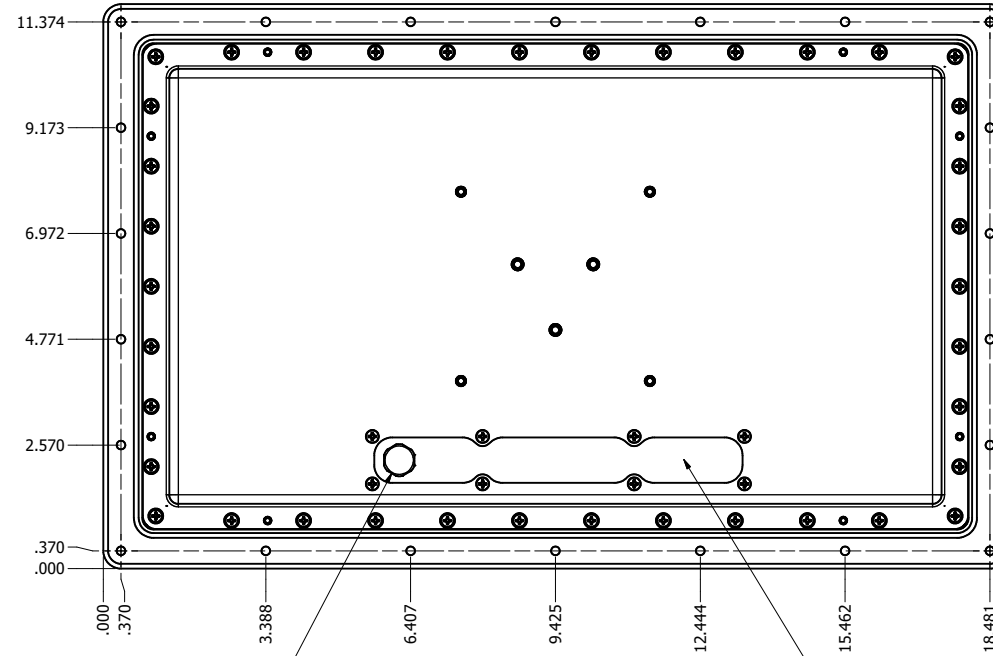

15.6" AW4 CONSOLE MOUNT EXTREME (Monitor)

PRELIMINARY DRAWING
DIMENSIONS ARE SUBJECT TO CHANGE

REVISION HISTORY			
REV	DATE	INITIALS	DESCRIPTION
0	4/12/2021	TAK	INITIAL RELEASE

ENCLOSURE VENT LOCATION VARIES
BOTTOM OR REAR SEALED CONNECTORS SEVERAL I/O AND POWER CONFIGURATIONS AVAILABLE UP TO 7x CONNECTORS

DRAWN BY: TAK		11/8/2019		
USE WITH PRODUCT NUMBER				
MATERIAL & FINISH				TITLE
				OUTLINE DRAWING ALL-WEATHER - GEN 4
SHEET	SIZE	PART NUMBER	REV	
4 of 4	D	VTAW4M156bCXA	0	
TOLERANCES: .XX=-.01 .XXX=-.005				