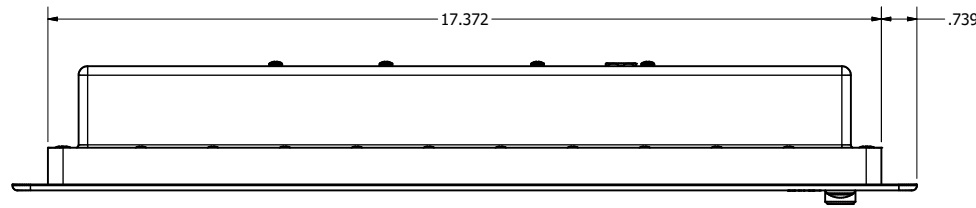

15.6" AW4 CONSOLE MOUNT EXTREME (Monitor)

PRELIMINARY DRAWING
DIMENSIONS ARE SUBJECT TO CHANGE

REVISION HISTORY			
REV	DATE	INITIALS	DESCRIPTION
0	4/12/2021	TAK	INITIAL RELEASE

ENCLOSURE VENT LOCATION VARIES
BOTTOM OR REAR SEALED CONNECTORS SEVERAL I/O AND POWER CONFIGURATIONS AVAILABLE UP TO 7x CONNECTORS

DRAWN BY: TAK		11/8/2019		
USE WITH PRODUCT NUMBER				
MATERIAL & FINISH				TITLE
				OUTLINE DRAWING ALL-WEATHER - GEN 4
SHEET	SIZE	PART NUMBER	REV	
4 of 4	D	VTAW4M156bCXA	0	
TOLERANCES: .XX=-.01 .XXX=-.005				