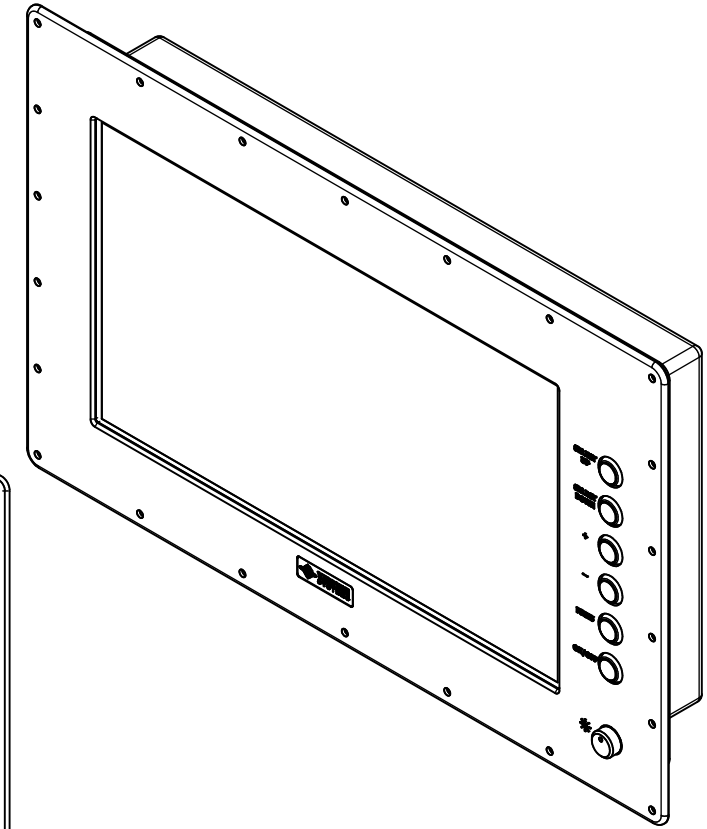

15.6" AW4 CONSOLE MOUNT EXTREME (Monitor)

PRELIMINARY DRAWING
DIMENSIONS ARE SUBJECT TO CHANGE

REVISION HISTORY			
REV	DATE	INITIALS	DESCRIPTION
0	4/12/2021	TAK	INITIAL RELEASE

ENCLOSURE VENT LOCATION VARIES
BOTTOM OR REAR SEALED CONNECTORS SEVERAL I/O AND POWER CONFIGURATIONS AVAILABLE UP TO 7x CONNECTORS

DRAWN BY: TAK		11/8/2019		
USE WITH PRODUCT NUMBER				
MATERIAL & FINISH				TITLE
				OUTLINE DRAWING ALL-WEATHER - GEN 4
SHEET	SIZE	PART NUMBER	REV	
4 of 4	D	VTAW4M156bCXA	0	
TOLERANCES: .XX=-.01 .XXX=-.005				