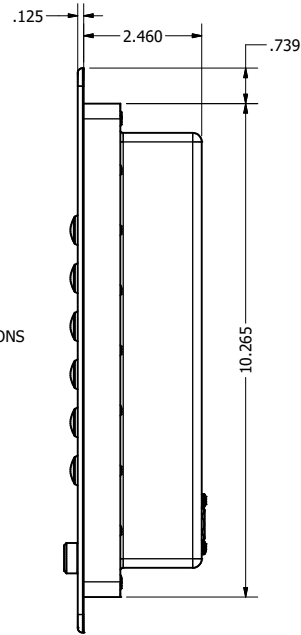

15.6" AW4 CONSOLE MOUNT EXTREME (Monitor)

PRELIMINARY DRAWING
DIMENSIONS ARE SUBJECT TO CHANGE

REVISION HISTORY			
REV	DATE	INITIALS	DESCRIPTION
0	4/12/2021	TAK	INITIAL RELEASE

ENCLOSURE VENT LOCATION VARIES
BOTTOM OR REAR SEALED CONNECTORS SEVERAL I/O AND POWER CONFIGURATIONS AVAILABLE UP TO 7x CONNECTORS

DRAWN BY: TAK		11/8/2019		
USE WITH PRODUCT NUMBER				
MATERIAL & FINISH				TITLE
				OUTLINE DRAWING ALL-WEATHER - GEN 4
SHEET	SIZE	PART NUMBER	REV	
4 of 4	D	VTAW4M156bCXA	0	
TOLERANCES: .XX=-.01 .XXX=-.005				