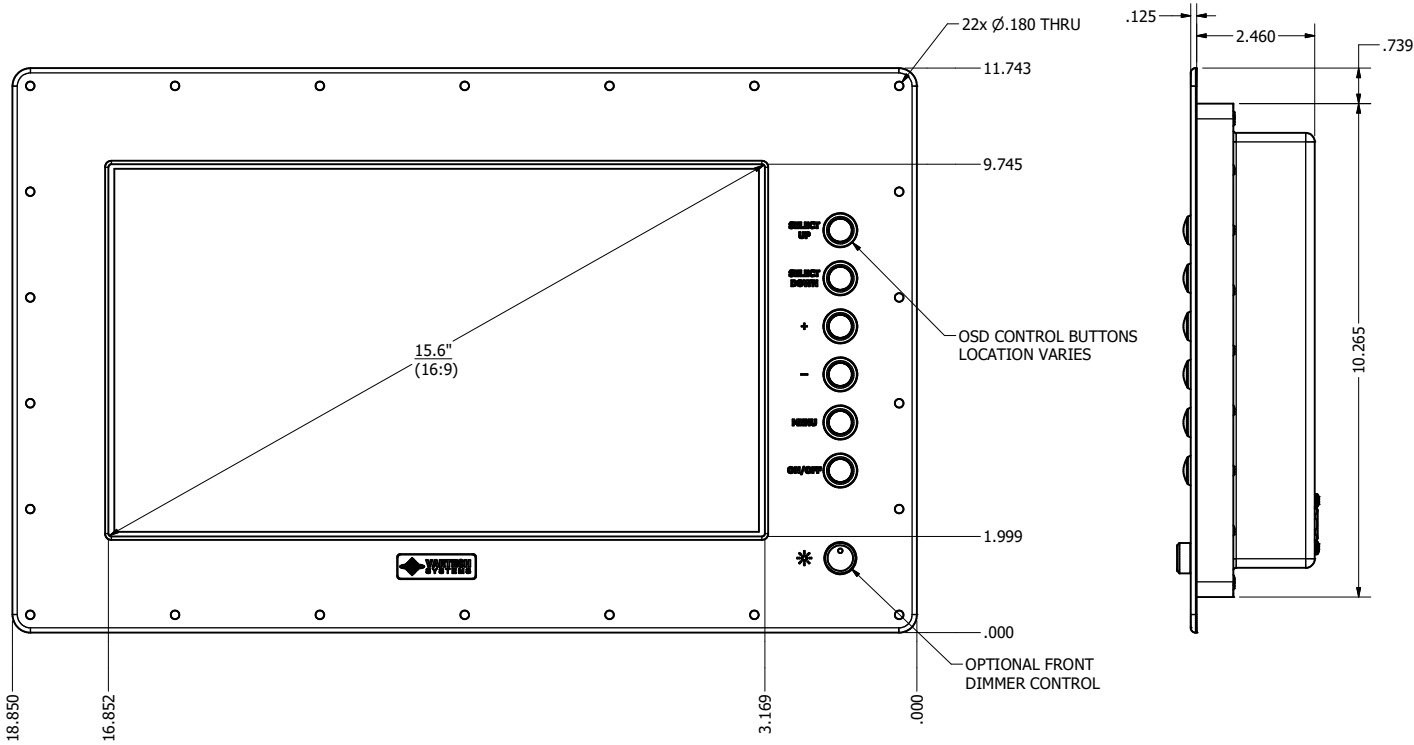

15.6" AW4 CONSOLE MOUNT EXTREME (Monitor)

PRELIMINARY DRAWING
DIMENSIONS ARE SUBJECT TO CHANGE

REVISION HISTORY			
REV	DATE	INITIALS	DESCRIPTION
0	4/12/2021	TAK	INITIAL RELEASE

ENCLOSURE VENT LOCATION VARIES
BOTTOM OR REAR SEALED CONNECTORS SEVERAL I/O AND POWER CONFIGURATIONS AVAILABLE UP TO 7x CONNECTORS

DRAWN BY: TAK		11/8/2019		
USE WITH PRODUCT NUMBER				
MATERIAL & FINISH				TITLE
				OUTLINE DRAWING ALL-WEATHER - GEN 4
SHEET	SIZE	PART NUMBER	REV	
4 of 4	D	VTAW4M156bCXA	0	
TOLERANCES: .XX=-.01 .XXX=-.005				