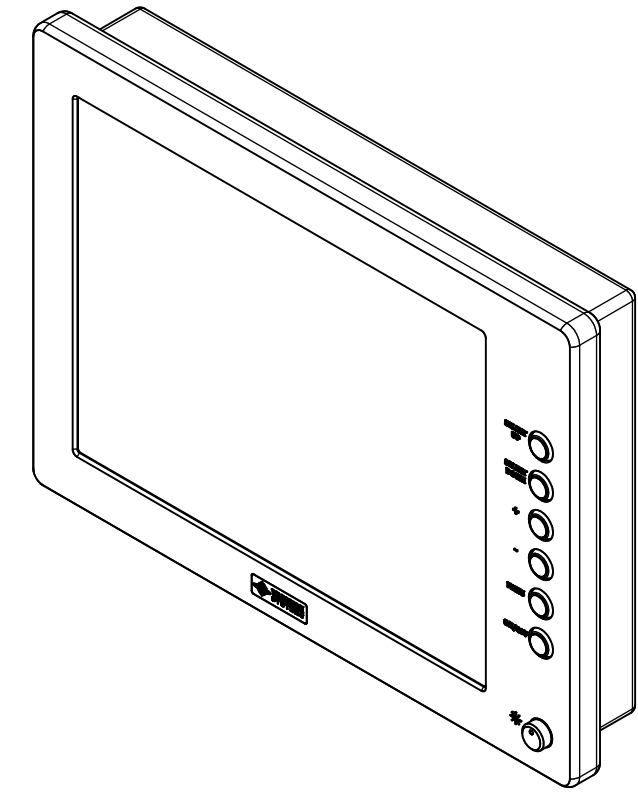

15.0" AW4 DIVERSE MOUNTING (Monitor)

PRELIMINARY DRAWING  
DIMENSIONS ARE SUBJECT TO CHANGE

REVISION HISTORY			
REV	DATE	INITIALS	DESCRIPTION
0	4/12/2021	maw	INITIAL RELEASE

8x #6-32 x .44  
FOR ALL-WEATHER STYLE PANEL MOUNT

DRAWN BY: mwitham		4/14/2021		
USE WITH PRODUCT NUMBER				
MATERIAL & FINISH				TITLE
				<b>OUTLINE DRAWING</b> ALL-WEATHER - GEN 4
SHEET	SIZE	PART NUMBER	REV	
2 of 4	D	VTAW4M150aADA	0	
TOLERANCES: .XX=.01 .XXX=.005				