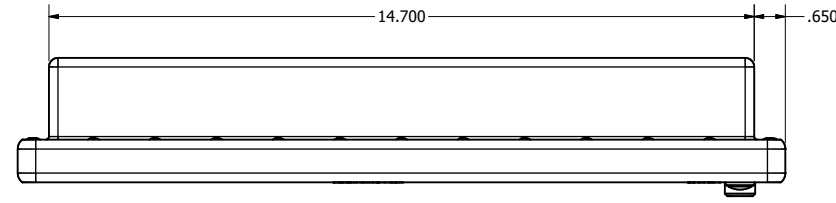

15.0" AW4 DIVERSE MOUNTING (Monitor)

PRELIMINARY DRAWING  
DIMENSIONS ARE SUBJECT TO CHANGE

REVISION HISTORY			
REV	DATE	INITIALS	DESCRIPTION
0	4/12/2021	maw	INITIAL RELEASE

8x #6-32 x .44  
FOR ALL-WEATHER STYLE PANEL MOUNT

DRAWN BY: mwitham		4/14/2021		
USE WITH PRODUCT NUMBER				
MATERIAL & FINISH				TITLE
				<b>OUTLINE DRAWING</b> ALL-WEATHER - GEN 4
SHEET	SIZE	PART NUMBER	REV	
2 of 4	D	VTAW4M150aADA	0	
TOLERANCES: .XX=.01 .XXX=.005				