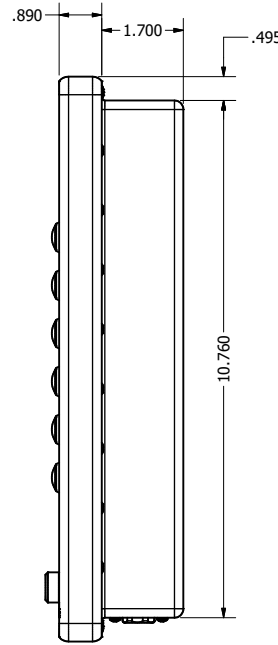

15.0" AW4 DIVERSE MOUNTING (Monitor)

PRELIMINARY DRAWING  
DIMENSIONS ARE SUBJECT TO CHANGE

REVISION HISTORY			
REV	DATE	INITIALS	DESCRIPTION
0	4/12/2021	maw	INITIAL RELEASE

8x #6-32 x .44  
FOR ALL-WEATHER STYLE PANEL MOUNT

DRAWN BY: mwitham		4/14/2021		
USE WITH PRODUCT NUMBER				
MATERIAL & FINISH				TITLE
				<b>OUTLINE DRAWING</b> ALL-WEATHER - GEN 4
SHEET	SIZE	PART NUMBER	REV	
2 of 4	D	VTAW4M150aADA	0	
TOLERANCES: .XX=.01 .XXX=.005				