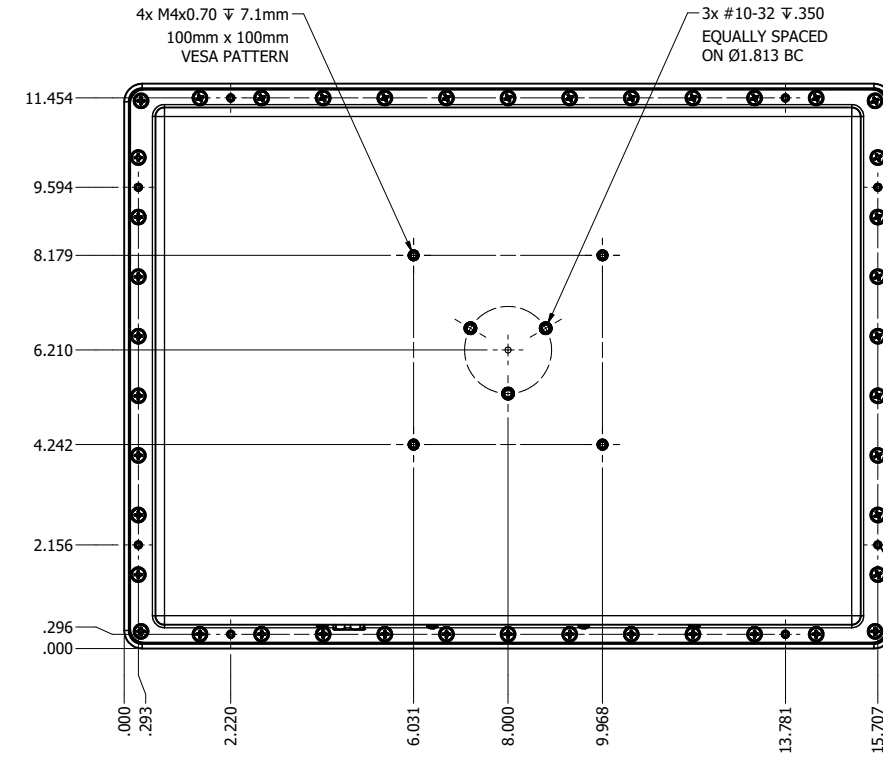

15.0" AW4 DIVERSE MOUNTING (Monitor)

PRELIMINARY DRAWING  
DIMENSIONS ARE SUBJECT TO CHANGE

REVISION HISTORY			
REV	DATE	INITIALS	DESCRIPTION
0	4/12/2021	maw	INITIAL RELEASE

8x #6-32 x .44  
FOR ALL-WEATHER STYLE PANEL MOUNT

DRAWN BY: mwitham		4/14/2021		
USE WITH PRODUCT NUMBER				
MATERIAL & FINISH				TITLE
				<b>OUTLINE DRAWING</b> ALL-WEATHER - GEN 4
SHEET	SIZE	PART NUMBER	REV	
2 of 4	D	VTAW4M150aADA	0	
TOLERANCES: .XX=.01 .XXX=.005				