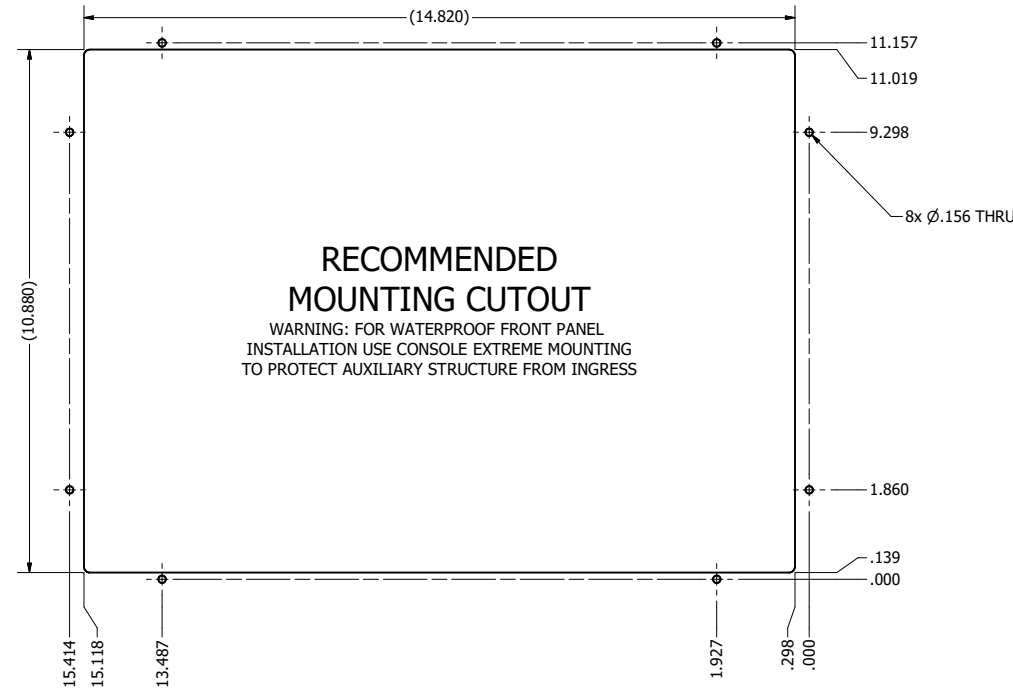

15.0" AW4 DIVERSE MOUNTING (Monitor)

PRELIMINARY DRAWING  
DIMENSIONS ARE SUBJECT TO CHANGE

REVISION HISTORY			
REV	DATE	INITIALS	DESCRIPTION
0	4/12/2021	maw	INITIAL RELEASE

8x #6-32 x .44  
FOR ALL-WEATHER STYLE PANEL MOUNT

DRAWN BY: mwitham		4/14/2021		
USE WITH PRODUCT NUMBER				
MATERIAL & FINISH				TITLE
				<b>OUTLINE DRAWING</b> ALL-WEATHER - GEN 4
SHEET	SIZE	PART NUMBER	REV	
2 of 4	D	VTAW4M150aADA	0	
TOLERANCES: .XX=.01 .XXX=.005				