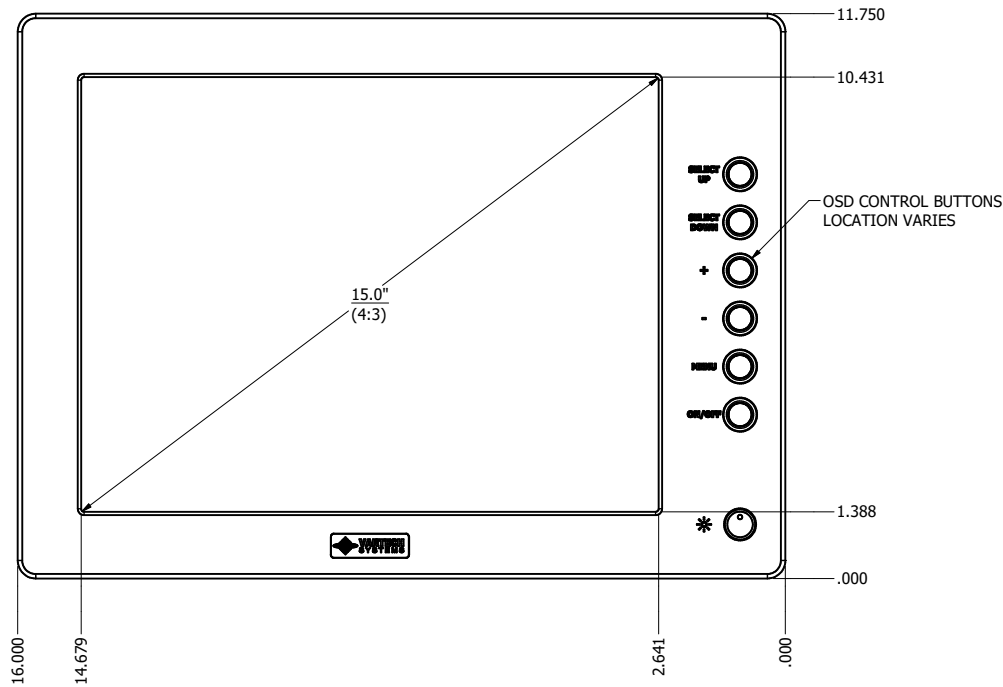

15.0" AW4 DIVERSE MOUNTING (Monitor)

PRELIMINARY DRAWING  
DIMENSIONS ARE SUBJECT TO CHANGE

REVISION HISTORY			
REV	DATE	INITIALS	DESCRIPTION
0	4/12/2021	maw	INITIAL RELEASE

8x #6-32 x .44  
FOR ALL-WEATHER STYLE PANEL MOUNT

DRAWN BY: mwitham		4/14/2021		
USE WITH PRODUCT NUMBER				
MATERIAL & FINISH				TITLE
				<b>OUTLINE DRAWING</b> ALL-WEATHER - GEN 4
SHEET	SIZE	PART NUMBER	REV	
2 of 4	D	VTAW4M150aADA	0	
TOLERANCES: .XX=.01 .XXX=.005				