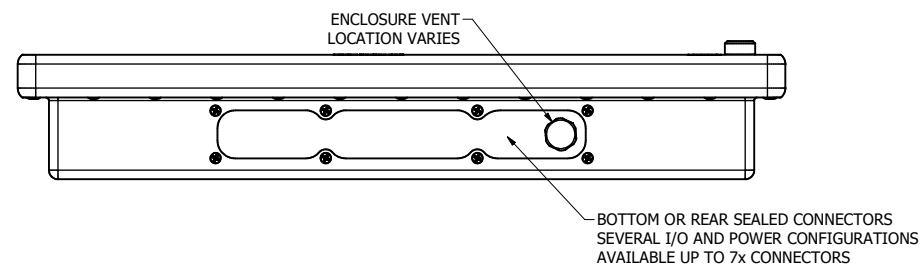

15.0" AW4 DIVERSE MOUNTING (Monitor)

PRELIMINARY DRAWING  
DIMENSIONS ARE SUBJECT TO CHANGE

REVISION HISTORY			
REV	DATE	INITIALS	DESCRIPTION
0	4/12/2021	maw	INITIAL RELEASE

8x #6-32 x .44  
FOR ALL-WEATHER STYLE PANEL MOUNT

DRAWN BY: mwitham		4/14/2021		
USE WITH PRODUCT NUMBER				
MATERIAL & FINISH				TITLE
				<b>OUTLINE DRAWING</b> ALL-WEATHER - GEN 4
SHEET	SIZE	PART NUMBER	REV	
2 of 4	D	VTAW4M150aADA	0	
TOLERANCES: .XX=.01 .XXX=.005				