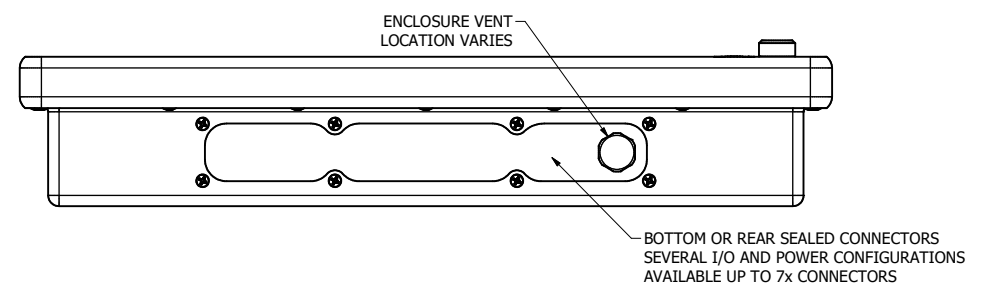

12.1" AW4 DIVERSE MOUNTING (Monitor)

PRELIMINARY DRAWING
DIMENSIONS ARE SUBJECT TO CHANGE

REVISION HISTORY			
REV	DATE	INITIALS	DESCRIPTION
0	4/12/2021	maw	INITIAL RELEASE

8x #6-32 x .44
FOR ALL-WEATHER STYLE PANEL MOUNT

DRAWN BY: mwitham		4/16/2021		 VARTECH SYSTEMS INC.
USE WITH PRODUCT NUMBER				
MATERIAL & FINISH				TITLE OUTLINE DRAWING ALL-WEATHER - GEN 4
SHEET	SIZE	PART NUMBER	REV	
2 OF 4	D	VTAW4M121cADA	0	
TOLERANCES: .XX=-.01 .XXX=-.005				

12.1" AW4 CONSOLE MOUNT EXTREME (Monitor)

PRELIMINARY DRAWING
DIMENSIONS ARE SUBJECT TO CHANGE

REVISION HISTORY			
REV	DATE	INITIALS	DESCRIPTION
0	4/12/2021	maw	INITIAL RELEASE

DRAWN BY:		USE WITH PRODUCT NUMBER		
MATERIAL & FINISH		TITLE		OUTLINE DRAWING ALL-WEATHER - GEN 4
SHEET	SIZE	PART NUMBER	REV	
4 of 4	D	VTAW4M121cXA	0	
TOLERANCES: .XX=.01 .XXX=.005				