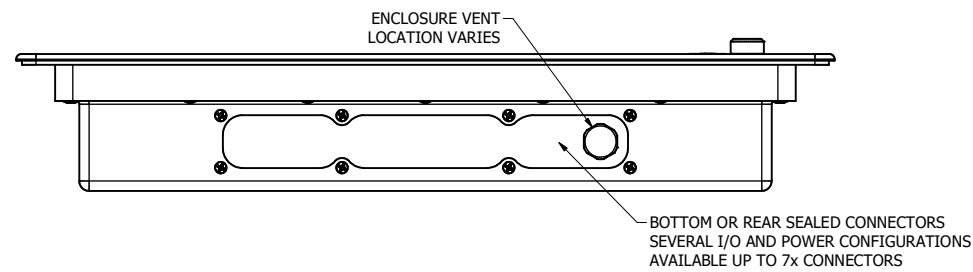

12.1" AW4 DIVERSE MOUNTING (Monitor)

PRELIMINARY DRAWING
DIMENSIONS ARE SUBJECT TO CHANGE

REVISION HISTORY			
REV	DATE	INITIALS	DESCRIPTION
0	4/12/2021	maw	INITIAL RELEASE

8x #6-32 x .44
FOR ALL-WEATHER STYLE PANEL MOUNT

DRAWN BY: mwitham		4/16/2021		 VARTECH SYSTEMS INC.
USE WITH PRODUCT NUMBER				
MATERIAL & FINISH				TITLE OUTLINE DRAWING ALL-WEATHER - GEN 4
SHEET	SIZE	PART NUMBER	REV	
2 OF 4	D	VTAW4M121cADA	0	
TOLERANCES: .XX=-.01 .XXX=-.005				

12.1" AW4 CONSOLE MOUNT EXTREME (Monitor)

PRELIMINARY DRAWING
DIMENSIONS ARE SUBJECT TO CHANGE

REVISION HISTORY			
REV	DATE	INITIALS	DESCRIPTION
0	4/12/2021	maw	INITIAL RELEASE

DRAWN BY:		USE WITH PRODUCT NUMBER		
MATERIAL & FINISH		TITLE		OUTLINE DRAWING ALL-WEATHER - GEN 4
SHEET	SIZE	PART NUMBER	REV	
4 of 4	D	VTAW4M121cXA	0	
TOLERANCES: .XX=.01 .XXX=.005				