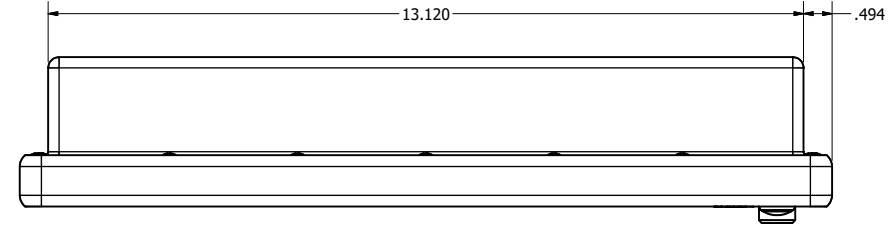

12.1" AW4 DIVERSE MOUNTING (Monitor)

PRELIMINARY DRAWING
DIMENSIONS ARE SUBJECT TO CHANGE

REVISION HISTORY			
REV	DATE	INITIALS	DESCRIPTION
0	4/12/2021	maw	INITIAL RELEASE

8x #6-32 x .44
FOR ALL-WEATHER STYLE PANEL MOUNT

DRAWN BY: mwitham		4/16/2021		 VARTECH SYSTEMS INC.
USE WITH PRODUCT NUMBER				
MATERIAL & FINISH				TITLE OUTLINE DRAWING ALL-WEATHER - GEN 4
SHEET	SIZE	PART NUMBER	REV	
2 OF 4	D	VTAW4M121cADA	0	
TOLERANCES: .XX=-.01 .XXX=-.005				

12.1" AW4 CONSOLE MOUNT EXTREME (Monitor)

PRELIMINARY DRAWING
DIMENSIONS ARE SUBJECT TO CHANGE

REVISION HISTORY			
REV	DATE	INITIALS	DESCRIPTION
0	4/12/2021	maw	INITIAL RELEASE

DRAWN BY:		USE WITH PRODUCT NUMBER		
MATERIAL & FINISH		TITLE		OUTLINE DRAWING ALL-WEATHER - GEN 4
SHEET	SIZE	PART NUMBER	REV	
4 of 4	D	VTAW4M121cXA	0	
TOLERANCES: .XX=.01 .XXX=.005				