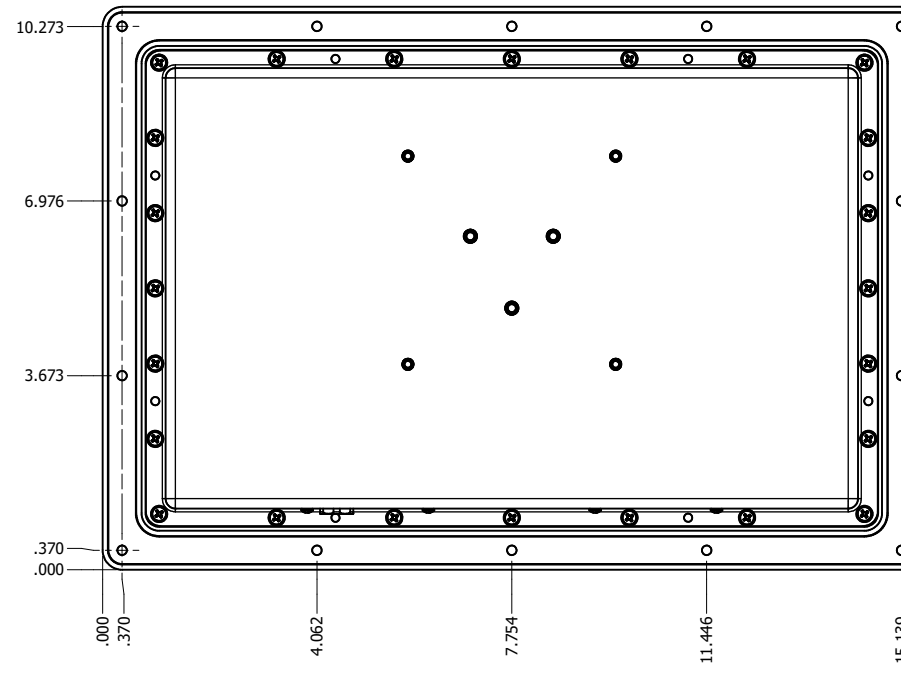

12.1" AW4 DIVERSE MOUNTING (Monitor)

PRELIMINARY DRAWING
DIMENSIONS ARE SUBJECT TO CHANGE

REVISION HISTORY			
REV	DATE	INITIALS	DESCRIPTION
0	4/12/2021	maw	INITIAL RELEASE

8x #6-32 x .44
FOR ALL-WEATHER STYLE PANEL MOUNT

DRAWN BY: mwitham		4/16/2021		 VARTECH SYSTEMS INC.
USE WITH PRODUCT NUMBER				
MATERIAL & FINISH				TITLE OUTLINE DRAWING ALL-WEATHER - GEN 4
SHEET	SIZE	PART NUMBER	REV	
2 OF 4	D	VTAW4M121cADA	0	
TOLERANCES: .XX=-.01 .XXX=-.005				

12.1" AW4 CONSOLE MOUNT EXTREME (Monitor)

PRELIMINARY DRAWING
DIMENSIONS ARE SUBJECT TO CHANGE

REVISION HISTORY			
REV	DATE	INITIALS	DESCRIPTION
0	4/12/2021	maw	INITIAL RELEASE

DRAWN BY:		USE WITH PRODUCT NUMBER		
MATERIAL & FINISH		TITLE		OUTLINE DRAWING ALL-WEATHER - GEN 4
SHEET	SIZE	PART NUMBER	REV	
4 of 4	D	VTAW4M121cXA	0	
TOLERANCES: .XX=.01 .XXX=.005				