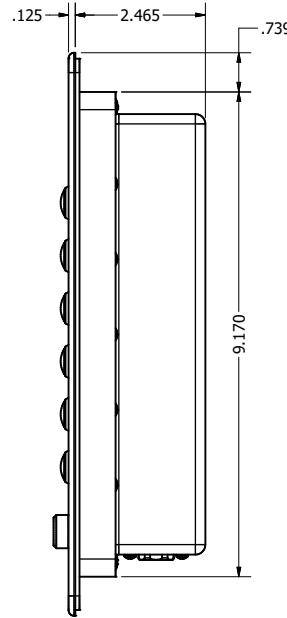

12.1" AW4 DIVERSE MOUNTING (Monitor)

PRELIMINARY DRAWING
DIMENSIONS ARE SUBJECT TO CHANGE

REVISION HISTORY			
REV	DATE	INITIALS	DESCRIPTION
0	4/12/2021	maw	INITIAL RELEASE

8x #6-32 x .44
FOR ALL-WEATHER STYLE PANEL MOUNT

DRAWN BY: mwitham		4/16/2021		 VARTECH SYSTEMS INC.
USE WITH PRODUCT NUMBER				
MATERIAL & FINISH				TITLE OUTLINE DRAWING ALL-WEATHER - GEN 4
SHEET	SIZE	PART NUMBER	REV	
2 OF 4	D	VTAW4M121cADA	0	
TOLERANCES: .XX=-.01 .XXX=-.005				

12.1" AW4 CONSOLE MOUNT EXTREME (Monitor)

PRELIMINARY DRAWING
DIMENSIONS ARE SUBJECT TO CHANGE

REVISION HISTORY			
REV	DATE	INITIALS	DESCRIPTION
0	4/12/2021	maw	INITIAL RELEASE

DRAWN BY:		USE WITH PRODUCT NUMBER		
MATERIAL & FINISH		TITLE		OUTLINE DRAWING ALL-WEATHER - GEN 4
SHEET	SIZE	PART NUMBER	REV	
4 of 4	D	VTAW4M121cXA	0	
TOLERANCES: .XX=.01 .XXX=.005				