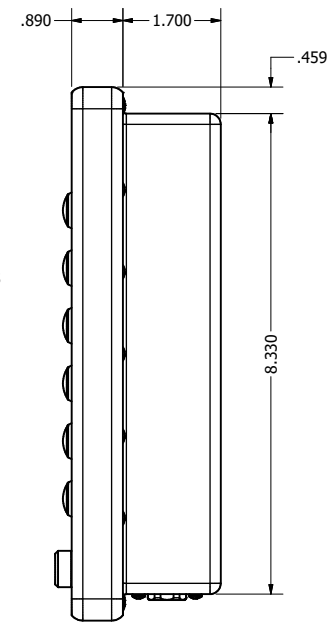

12.1" AW4 DIVERSE MOUNTING (Monitor)

PRELIMINARY DRAWING
DIMENSIONS ARE SUBJECT TO CHANGE

REVISION HISTORY			
REV	DATE	INITIALS	DESCRIPTION
0	4/12/2021	maw	INITIAL RELEASE

8x #6-32 x .44
FOR ALL-WEATHER STYLE PANEL MOUNT

DRAWN BY: mwitham		4/16/2021		 VARTECH SYSTEMS INC.
USE WITH PRODUCT NUMBER				
MATERIAL & FINISH				TITLE OUTLINE DRAWING ALL-WEATHER - GEN 4
SHEET	SIZE	PART NUMBER	REV	
2 OF 4	D	VTAW4M121cADA	0	
TOLERANCES: .XX=-.01 .XXX=-.005				

12.1" AW4 CONSOLE MOUNT EXTREME (Monitor)

PRELIMINARY DRAWING
DIMENSIONS ARE SUBJECT TO CHANGE

REVISION HISTORY			
REV	DATE	INITIALS	DESCRIPTION
0	4/12/2021	maw	INITIAL RELEASE

DRAWN BY:		USE WITH PRODUCT NUMBER		
MATERIAL & FINISH		TITLE		OUTLINE DRAWING ALL-WEATHER - GEN 4
SHEET	SIZE	PART NUMBER	REV	
4 of 4	D	VTAW4M121cXA	0	
TOLERANCES: .XX=.01 .XXX=.005				