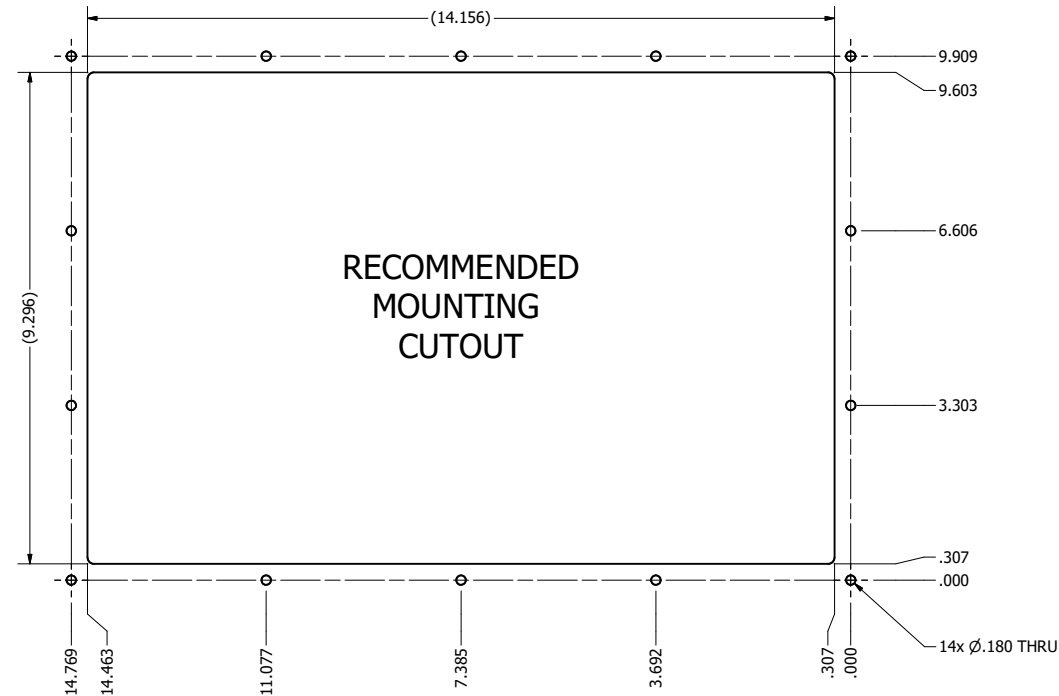

12.1" AW4 DIVERSE MOUNTING (Monitor)

PRELIMINARY DRAWING
DIMENSIONS ARE SUBJECT TO CHANGE

REVISION HISTORY			
REV	DATE	INITIALS	DESCRIPTION
0	4/12/2021	maw	INITIAL RELEASE

8x #6-32 x .44
FOR ALL-WEATHER STYLE PANEL MOUNT

DRAWN BY: mwitham		4/16/2021		 VARTECH SYSTEMS INC.
USE WITH PRODUCT NUMBER				
MATERIAL & FINISH				TITLE OUTLINE DRAWING ALL-WEATHER - GEN 4
SHEET	SIZE	PART NUMBER	REV	
2 OF 4	D	VTAW4M121cADA	0	
TOLERANCES: .XX=-.01 .XXX=-.005				

12.1" AW4 CONSOLE MOUNT EXTREME (Monitor)

PRELIMINARY DRAWING
DIMENSIONS ARE SUBJECT TO CHANGE

REVISION HISTORY			
REV	DATE	INITIALS	DESCRIPTION
0	4/12/2021	maw	INITIAL RELEASE

DRAWN BY:		USE WITH PRODUCT NUMBER		
MATERIAL & FINISH		TITLE		OUTLINE DRAWING ALL-WEATHER - GEN 4
SHEET	SIZE	PART NUMBER	REV	
4 of 4	D	VTAW4M121cXA	0	
TOLERANCES: .XX=.01 .XXX=.005				