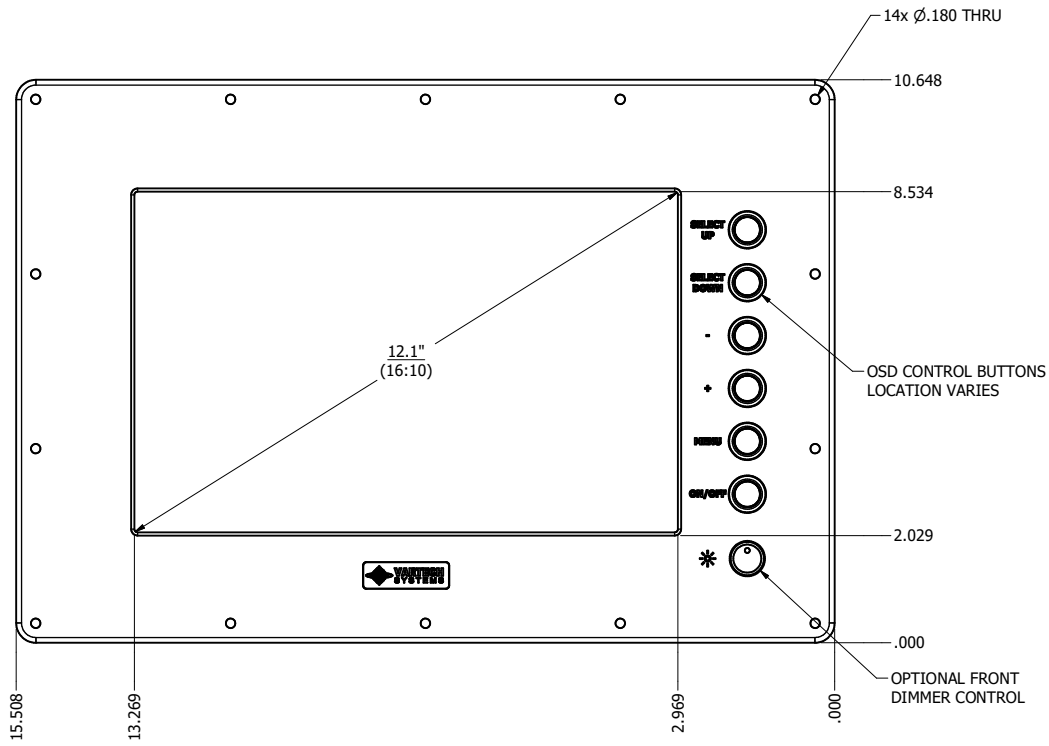

12.1" AW4 DIVERSE MOUNTING (Monitor)

PRELIMINARY DRAWING
DIMENSIONS ARE SUBJECT TO CHANGE

REVISION HISTORY			
REV	DATE	INITIALS	DESCRIPTION
0	4/12/2021	maw	INITIAL RELEASE

8x #6-32 x .44
FOR ALL-WEATHER STYLE PANEL MOUNT

DRAWN BY: mwitham		4/16/2021		 VARTECH SYSTEMS INC.
USE WITH PRODUCT NUMBER				
MATERIAL & FINISH				TITLE OUTLINE DRAWING ALL-WEATHER - GEN 4
SHEET	SIZE	PART NUMBER	REV	
2 OF 4	D	VTAW4M121cADA	0	
TOLERANCES: .XX=-.01 .XXX=-.005				

12.1" AW4 CONSOLE MOUNT EXTREME (Monitor)

PRELIMINARY DRAWING
DIMENSIONS ARE SUBJECT TO CHANGE

REVISION HISTORY			
REV	DATE	INITIALS	DESCRIPTION
0	4/12/2021	maw	INITIAL RELEASE

DRAWN BY:		USE WITH PRODUCT NUMBER		
MATERIAL & FINISH		TITLE		OUTLINE DRAWING ALL-WEATHER - GEN 4
SHEET	SIZE	PART NUMBER	REV	
4 of 4	D	VTAW4M121cXA	0	
TOLERANCES: .XX=.01 .XXX=.005				