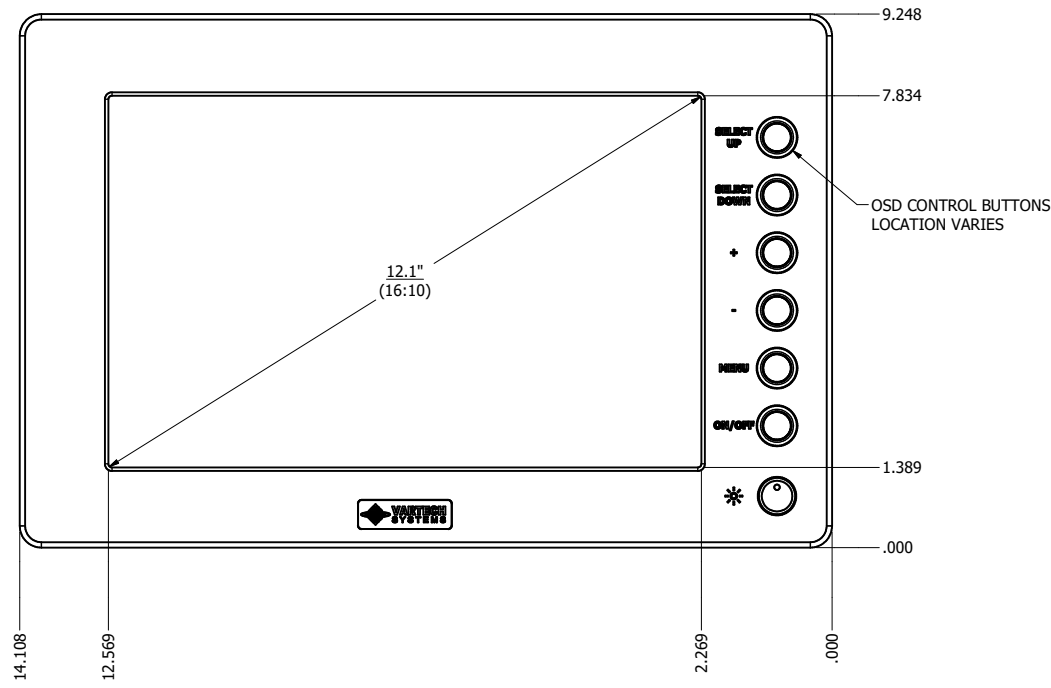

12.1" AW4 DIVERSE MOUNTING (Monitor)

PRELIMINARY DRAWING
DIMENSIONS ARE SUBJECT TO CHANGE

REVISION HISTORY			
REV	DATE	INITIALS	DESCRIPTION
0	4/12/2021	maw	INITIAL RELEASE

8x #6-32 x .44
FOR ALL-WEATHER STYLE PANEL MOUNT

DRAWN BY: mwitham		4/16/2021		 VARTECH SYSTEMS INC.
USE WITH PRODUCT NUMBER				
MATERIAL & FINISH				TITLE OUTLINE DRAWING ALL-WEATHER - GEN 4
SHEET	SIZE	PART NUMBER	REV	
2 OF 4	D	VTAW4M121cADA	0	
TOLERANCES: .XX=-.01 .XXX=-.005				

12.1" AW4 CONSOLE MOUNT EXTREME (Monitor)

PRELIMINARY DRAWING
DIMENSIONS ARE SUBJECT TO CHANGE

REVISION HISTORY			
REV	DATE	INITIALS	DESCRIPTION
0	4/12/2021	maw	INITIAL RELEASE

DRAWN BY:		USE WITH PRODUCT NUMBER		
MATERIAL & FINISH		TITLE		OUTLINE DRAWING ALL-WEATHER - GEN 4
SHEET	SIZE	PART NUMBER	REV	
4 of 4	D	VTAW4M121cXA	0	
TOLERANCES: .XX=.01 .XXX=.005				