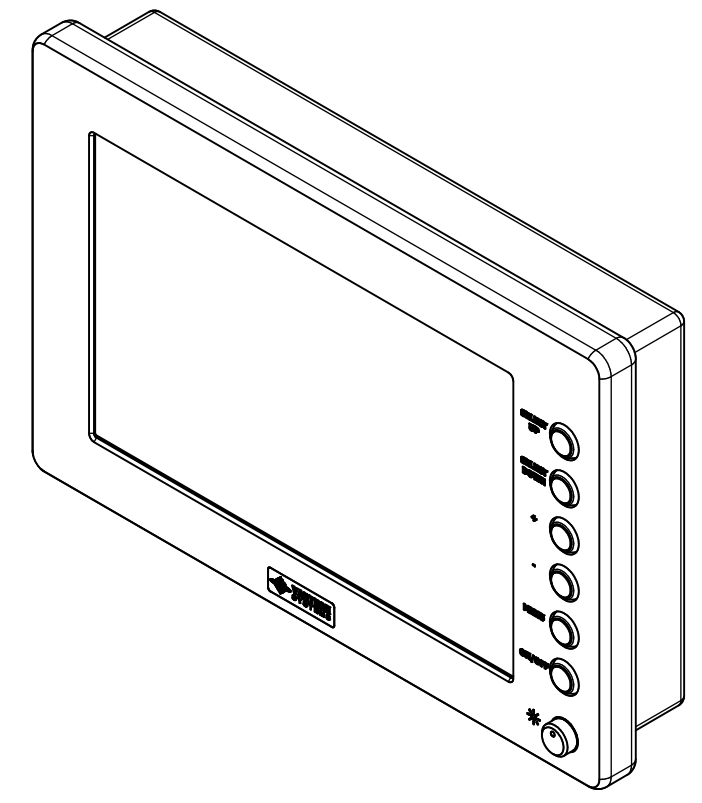

12.1" AW4 DIVERSE MOUNTING (Monitor)

PRELIMINARY DRAWING
DIMENSIONS ARE SUBJECT TO CHANGE

REVISION HISTORY			
REV	DATE	INITIALS	DESCRIPTION
0	4/12/2021	maw	INITIAL RELEASE

8x #6-32 x .44
FOR ALL-WEATHER STYLE PANEL MOUNT

DRAWN BY: mwitham		4/16/2021		 VARTECH SYSTEMS INC.
USE WITH PRODUCT NUMBER				
MATERIAL & FINISH				TITLE OUTLINE DRAWING ALL-WEATHER - GEN 4
SHEET	SIZE	PART NUMBER	REV	
2 OF 4	D	VTAW4M121cADA	0	
TOLERANCES: .XX=-.01 .XXX=-.005				

12.1" AW4 CONSOLE MOUNT EXTREME (Monitor)

PRELIMINARY DRAWING
DIMENSIONS ARE SUBJECT TO CHANGE

REVISION HISTORY			
REV	DATE	INITIALS	DESCRIPTION
0	4/12/2021	maw	INITIAL RELEASE

DRAWN BY:		USE WITH PRODUCT NUMBER		
MATERIAL & FINISH		TITLE		OUTLINE DRAWING ALL-WEATHER - GEN 4
SHEET	SIZE	PART NUMBER	REV	
4 of 4	D	VTAW4M121cXA	0	
TOLERANCES: .XX=.01 .XXX=.005				