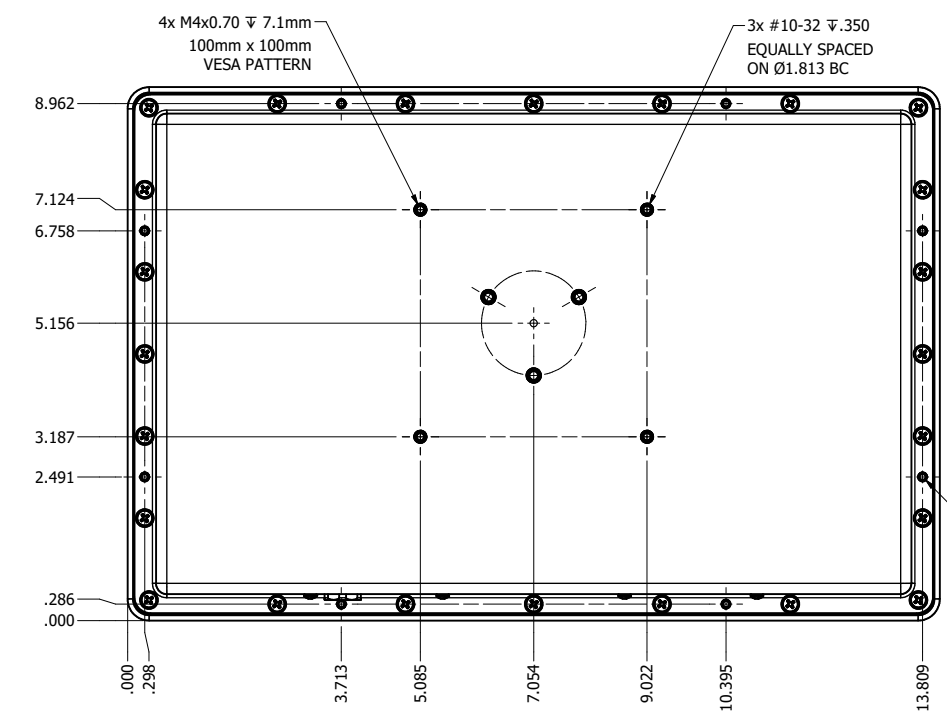

12.1" AW4 DIVERSE MOUNTING (Monitor)

PRELIMINARY DRAWING
DIMENSIONS ARE SUBJECT TO CHANGE

REVISION HISTORY			
REV	DATE	INITIALS	DESCRIPTION
0	4/12/2021	maw	INITIAL RELEASE

8x #6-32 x .44
FOR ALL-WEATHER STYLE PANEL MOUNT

DRAWN BY: mwitham		4/16/2021		 VARTECH SYSTEMS INC.
USE WITH PRODUCT NUMBER				
MATERIAL & FINISH				TITLE OUTLINE DRAWING ALL-WEATHER - GEN 4
SHEET	SIZE	PART NUMBER	REV	
2 OF 4	D	VTAW4M121cADA	0	
TOLERANCES: .XX=-.01 .XXX=-.005				

12.1" AW4 CONSOLE MOUNT EXTREME (Monitor)

PRELIMINARY DRAWING
DIMENSIONS ARE SUBJECT TO CHANGE

REVISION HISTORY			
REV	DATE	INITIALS	DESCRIPTION
0	4/12/2021	maw	INITIAL RELEASE

DRAWN BY:		USE WITH PRODUCT NUMBER		
MATERIAL & FINISH		TITLE		OUTLINE DRAWING ALL-WEATHER - GEN 4
SHEET	SIZE	PART NUMBER	REV	
4 of 4	D	VTAW4M121cXA	0	
TOLERANCES: .XX=.01 .XXX=.005				