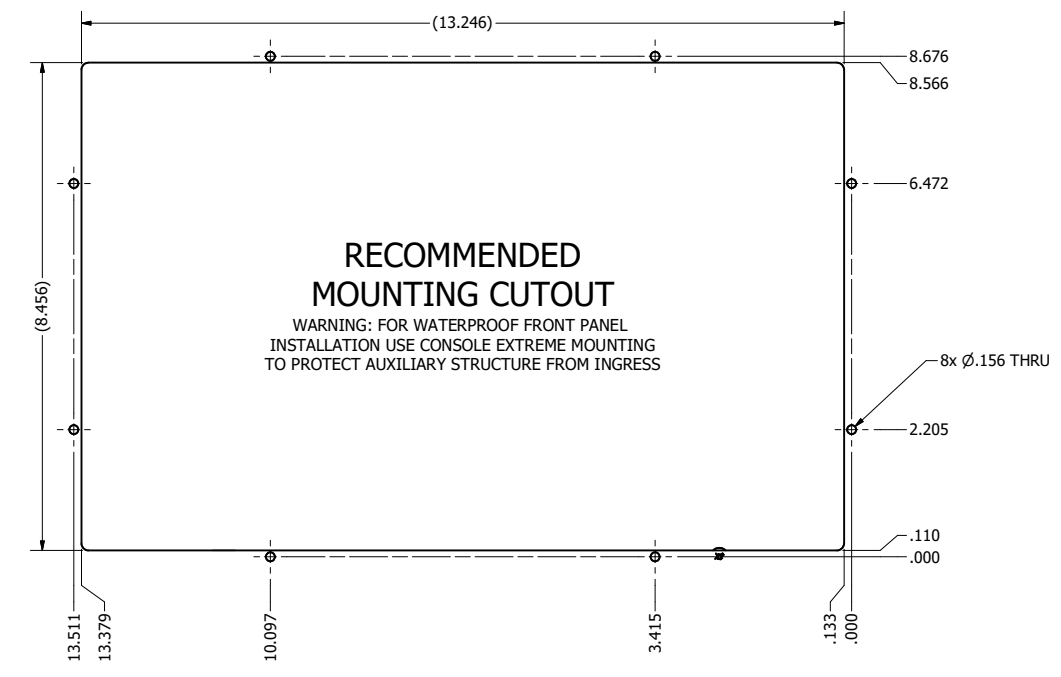

12.1" AW4 DIVERSE MOUNTING (Monitor)

PRELIMINARY DRAWING
DIMENSIONS ARE SUBJECT TO CHANGE

REVISION HISTORY			
REV	DATE	INITIALS	DESCRIPTION
0	4/12/2021	maw	INITIAL RELEASE

8x #6-32 x .44
FOR ALL-WEATHER STYLE PANEL MOUNT

DRAWN BY: mwitham		4/16/2021		 VARTECH SYSTEMS INC.
USE WITH PRODUCT NUMBER				
MATERIAL & FINISH				TITLE OUTLINE DRAWING ALL-WEATHER - GEN 4
SHEET	SIZE	PART NUMBER	REV	
2 OF 4	D	VTAW4M121cADA	0	
TOLERANCES: .XX=-.01 .XXX=-.005				

12.1" AW4 CONSOLE MOUNT EXTREME (Monitor)

PRELIMINARY DRAWING
DIMENSIONS ARE SUBJECT TO CHANGE

REVISION HISTORY			
REV	DATE	INITIALS	DESCRIPTION
0	4/12/2021	maw	INITIAL RELEASE

DRAWN BY:		USE WITH PRODUCT NUMBER		
MATERIAL & FINISH		TITLE		OUTLINE DRAWING ALL-WEATHER - GEN 4
SHEET	SIZE	PART NUMBER	REV	
4 of 4	D	VTAW4M121cXA	0	
TOLERANCES: .XX=.01 .XXX=.005				