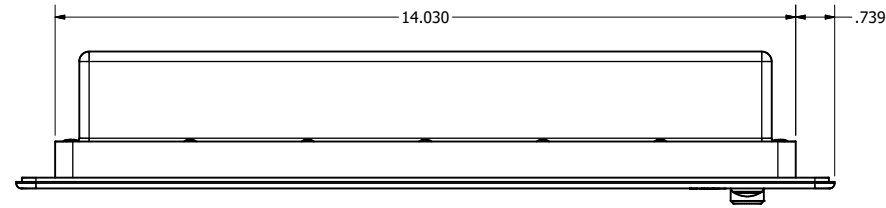

12.1" AW4 DIVERSE MOUNTING (Monitor)

PRELIMINARY DRAWING
DIMENSIONS ARE SUBJECT TO CHANGE

REVISION HISTORY			
REV	DATE	INITIALS	DESCRIPTION
0	4/12/2021	maw	INITIAL RELEASE

8x #6-32 x .44
FOR ALL-WEATHER STYLE PANEL MOUNT

DRAWN BY: mwitham		4/16/2021		 VARTECH SYSTEMS INC.
USE WITH PRODUCT NUMBER				
MATERIAL & FINISH				TITLE OUTLINE DRAWING ALL-WEATHER - GEN 4
SHEET	SIZE	PART NUMBER	REV	
2 OF 4	D	VTAW4M121cADA	0	
TOLERANCES: .XX=-.01 .XXX=-.005				

12.1" AW4 CONSOLE MOUNT EXTREME (Monitor)

PRELIMINARY DRAWING
DIMENSIONS ARE SUBJECT TO CHANGE

REVISION HISTORY			
REV	DATE	INITIALS	DESCRIPTION
0	4/12/2021	maw	INITIAL RELEASE

DRAWN BY:		USE WITH PRODUCT NUMBER		
MATERIAL & FINISH		TITLE		OUTLINE DRAWING ALL-WEATHER - GEN 4
SHEET	SIZE	PART NUMBER	REV	
4 of 4	D	VTAW4M121cXA	0	
TOLERANCES: .XX=.01 .XXX=.005				