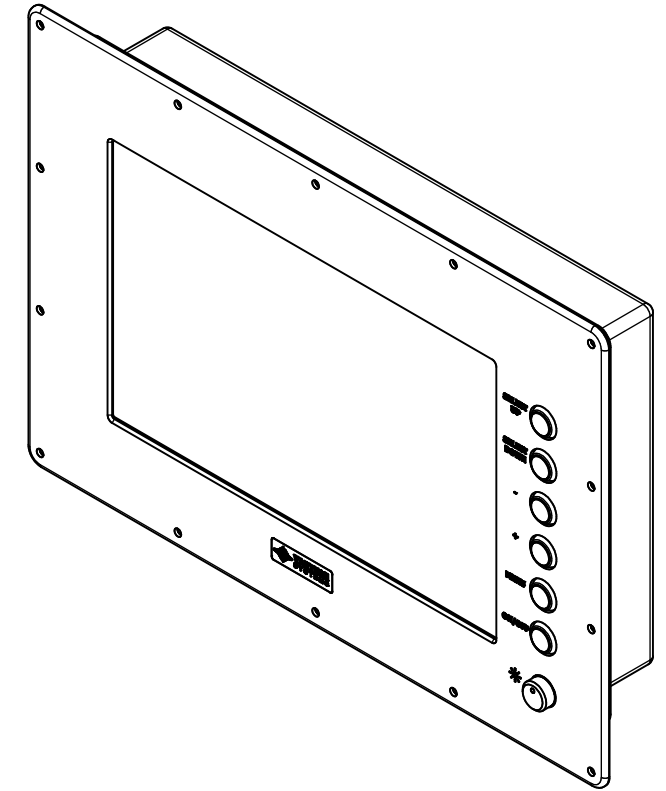

12.1" AW4 DIVERSE MOUNTING (Monitor)

PRELIMINARY DRAWING
DIMENSIONS ARE SUBJECT TO CHANGE

REVISION HISTORY			
REV	DATE	INITIALS	DESCRIPTION
0	4/12/2021	maw	INITIAL RELEASE

8x #6-32 x .44
FOR ALL-WEATHER STYLE PANEL MOUNT

DRAWN BY: mwitham		4/16/2021		 VARTECH SYSTEMS INC.
USE WITH PRODUCT NUMBER				
MATERIAL & FINISH				TITLE OUTLINE DRAWING ALL-WEATHER - GEN 4
SHEET	SIZE	PART NUMBER	REV	
2 OF 4	D	VTAW4M121cADA	0	
TOLERANCES: .XX=-.01 .XXX=-.005				

12.1" AW4 CONSOLE MOUNT EXTREME (Monitor)

PRELIMINARY DRAWING
DIMENSIONS ARE SUBJECT TO CHANGE

REVISION HISTORY			
REV	DATE	INITIALS	DESCRIPTION
0	4/12/2021	maw	INITIAL RELEASE

DRAWN BY:		USE WITH PRODUCT NUMBER		
MATERIAL & FINISH		TITLE		OUTLINE DRAWING ALL-WEATHER - GEN 4
SHEET	SIZE	PART NUMBER	REV	
4 of 4	D	VTAW4M121cXA	0	
TOLERANCES: .XX=.01 .XXX=.005				