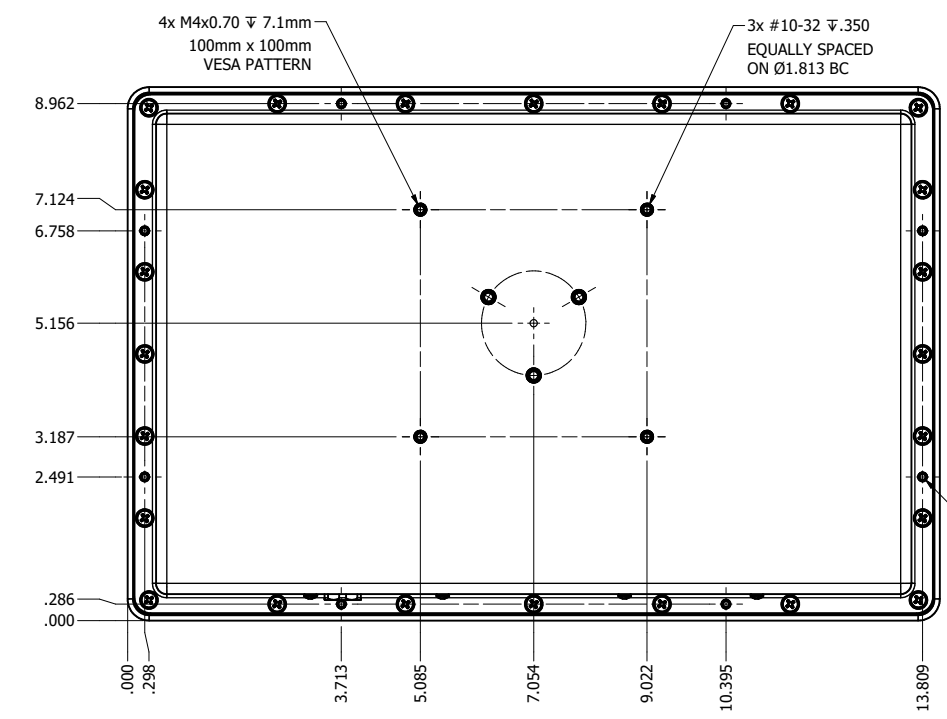

12.1" AW4 DIVERSE MOUNTING (Monitor)

PRELIMINARY DRAWING  
DIMENSIONS ARE SUBJECT TO CHANGE

REVISION HISTORY			
REV	DATE	INITIALS	DESCRIPTION
0	4/12/2021	maw	INITIAL RELEASE

8x #6-32 V.44  
FOR ALL-WEATHER STYLE PANEL MOUNT

DRAWN BY: mwitham		4/16/2021		
USE WITH PRODUCT NUMBER				
MATERIAL & FINISH				TITLE
				OUTLINE DRAWING ALL-WEATHER - GEN 4
SHEET	SIZE	PART NUMBER	REV	
2 OF 4	D	VTAW4M121cADA	0	
TOLERANCES: .XX=.01 .XXX=.005				