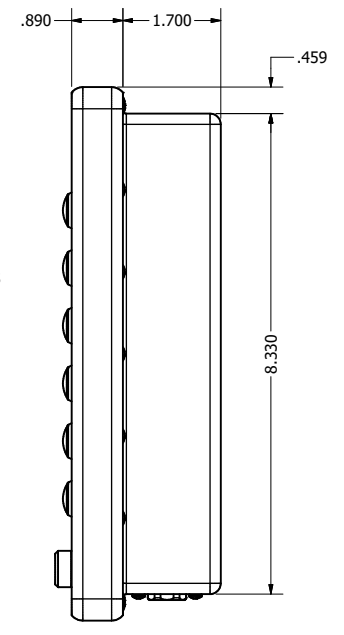

12.1" AW4 DIVERSE MOUNTING (Monitor)

PRELIMINARY DRAWING  
DIMENSIONS ARE SUBJECT TO CHANGE

REVISION HISTORY			
REV	DATE	INITIALS	DESCRIPTION
0	4/12/2021	maw	INITIAL RELEASE

8x #6-32 V.44  
FOR ALL-WEATHER STYLE PANEL MOUNT

DRAWN BY: mwitham		4/16/2021		
USE WITH PRODUCT NUMBER				
MATERIAL & FINISH				TITLE
				OUTLINE DRAWING ALL-WEATHER - GEN 4
SHEET	SIZE	PART NUMBER	REV	
2 OF 4	D	VTAW4M121cADA	0	
TOLERANCES: .XX=.01 .XXX=.005				