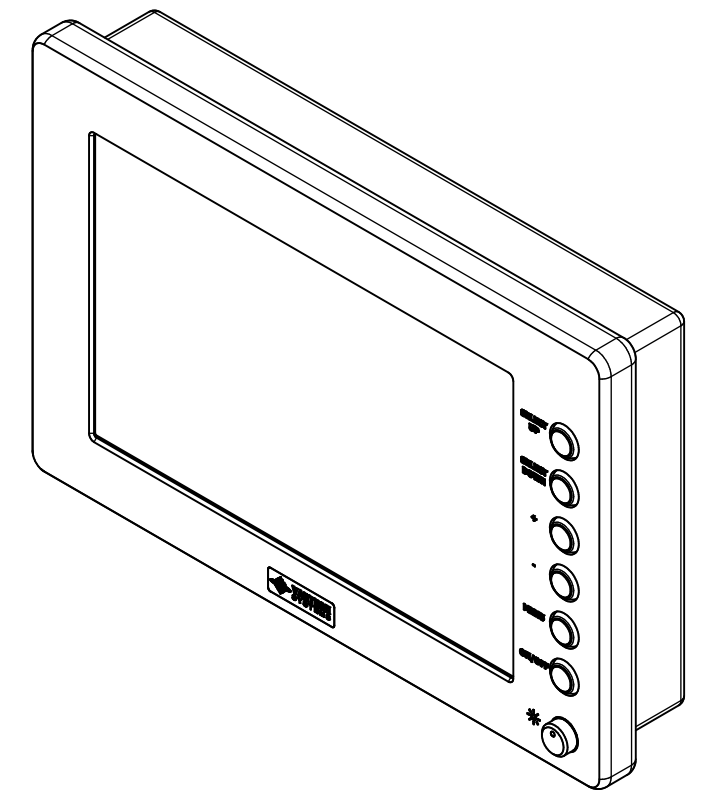

12.1" AW4 DIVERSE MOUNTING (Monitor)

PRELIMINARY DRAWING  
DIMENSIONS ARE SUBJECT TO CHANGE

REVISION HISTORY			
REV	DATE	INITIALS	DESCRIPTION
0	4/12/2021	maw	INITIAL RELEASE

8x #6-32 V.44  
FOR ALL-WEATHER STYLE PANEL MOUNT

DRAWN BY: mwitham		4/16/2021		
USE WITH PRODUCT NUMBER				
MATERIAL & FINISH				TITLE
				OUTLINE DRAWING ALL-WEATHER - GEN 4
SHEET	SIZE	PART NUMBER	REV	
2 OF 4	D	VTAW4M121cADA	0	
TOLERANCES: .XX=.01 .XXX=.005				