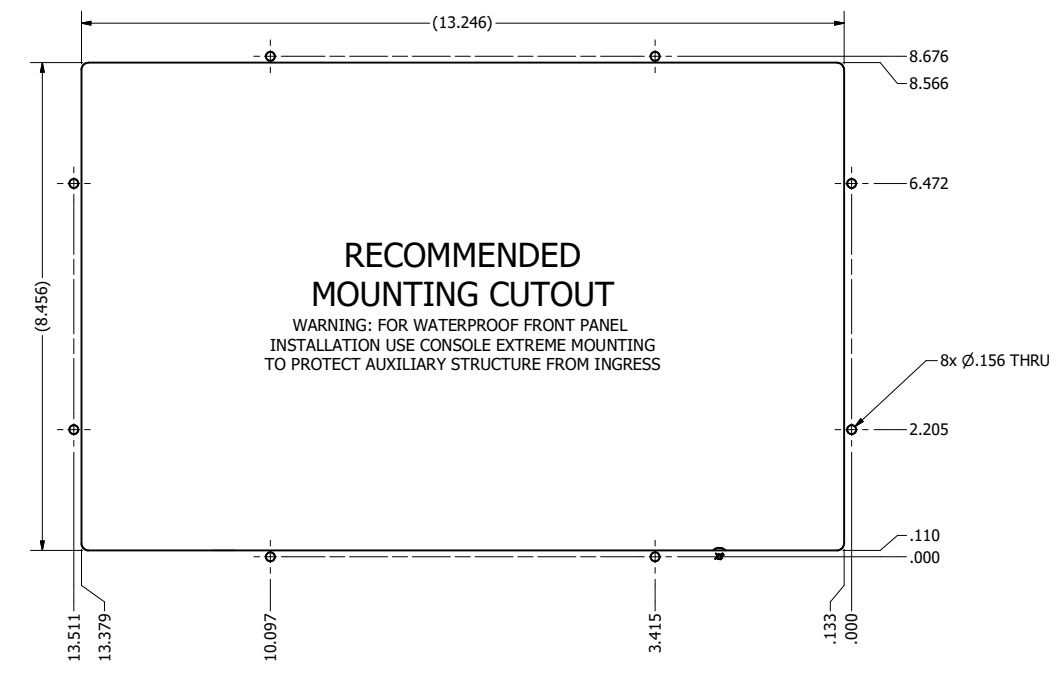

12.1" AW4 DIVERSE MOUNTING (Monitor)

PRELIMINARY DRAWING  
DIMENSIONS ARE SUBJECT TO CHANGE

REVISION HISTORY			
REV	DATE	INITIALS	DESCRIPTION
0	4/12/2021	maw	INITIAL RELEASE

8x #6-32 V.44  
FOR ALL-WEATHER STYLE PANEL MOUNT

DRAWN BY: mwitham		4/16/2021		
USE WITH PRODUCT NUMBER				
MATERIAL & FINISH				TITLE
				OUTLINE DRAWING ALL-WEATHER - GEN 4
SHEET	SIZE	PART NUMBER	REV	
2 OF 4	D	VTAW4M121cADA	0	
TOLERANCES: .XX=.01 .XXX=.005				