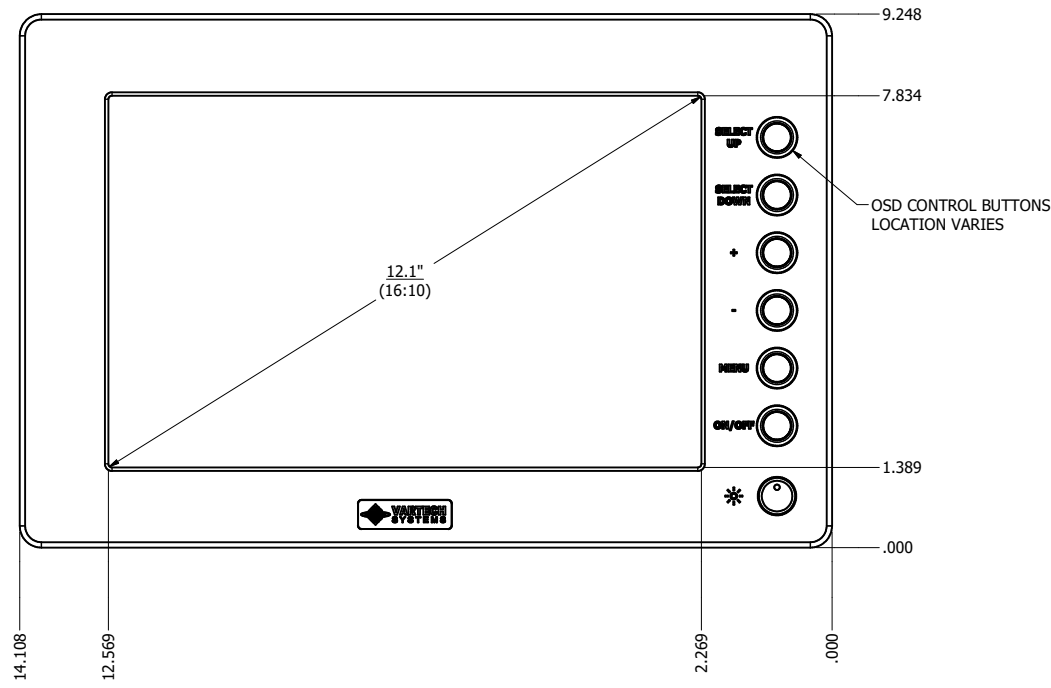

12.1" AW4 DIVERSE MOUNTING (Monitor)

PRELIMINARY DRAWING  
DIMENSIONS ARE SUBJECT TO CHANGE

REVISION HISTORY			
REV	DATE	INITIALS	DESCRIPTION
0	4/12/2021	maw	INITIAL RELEASE

8x #6-32 V.44  
FOR ALL-WEATHER STYLE PANEL MOUNT

DRAWN BY: mwitham		4/16/2021		
USE WITH PRODUCT NUMBER				
MATERIAL & FINISH				TITLE
				OUTLINE DRAWING ALL-WEATHER - GEN 4
SHEET	SIZE	PART NUMBER	REV	
2 OF 4	D	VTAW4M121cADA	0	
TOLERANCES: .XX=.01 .XXX=.005				