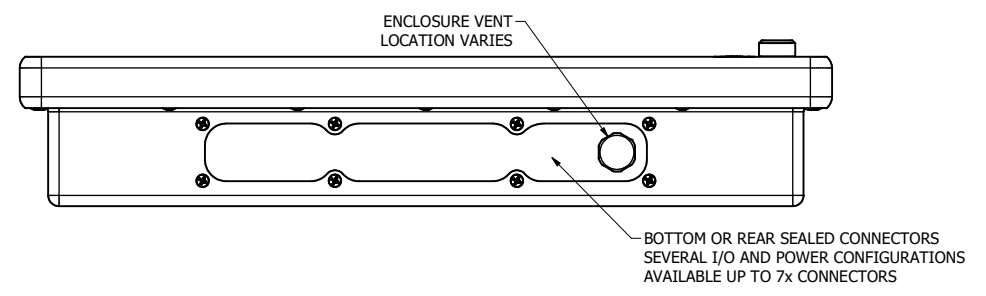

12.1" AW4 DIVERSE MOUNTING (Monitor)

PRELIMINARY DRAWING  
DIMENSIONS ARE SUBJECT TO CHANGE

REVISION HISTORY			
REV	DATE	INITIALS	DESCRIPTION
0	4/12/2021	maw	INITIAL RELEASE

8x #6-32 V.44  
FOR ALL-WEATHER STYLE PANEL MOUNT

DRAWN BY: mwitham		4/16/2021		
USE WITH PRODUCT NUMBER				
MATERIAL & FINISH				TITLE
				OUTLINE DRAWING ALL-WEATHER - GEN 4
SHEET	SIZE	PART NUMBER	REV	
2 OF 4	D	VTAW4M121cADA	0	
TOLERANCES: .XX=.01 .XXX=.005				