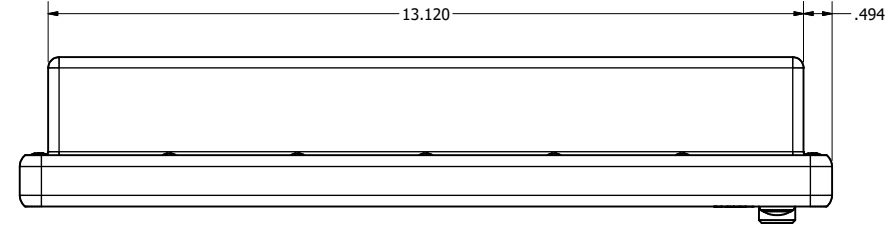

12.1" AW4 DIVERSE MOUNTING (Monitor)

PRELIMINARY DRAWING  
DIMENSIONS ARE SUBJECT TO CHANGE

REVISION HISTORY			
REV	DATE	INITIALS	DESCRIPTION
0	4/12/2021	maw	INITIAL RELEASE

8x #6-32 V.44  
FOR ALL-WEATHER STYLE PANEL MOUNT

DRAWN BY: mwitham		4/16/2021		
USE WITH PRODUCT NUMBER				
MATERIAL & FINISH				TITLE
				OUTLINE DRAWING ALL-WEATHER - GEN 4
SHEET	SIZE	PART NUMBER	REV	
2 OF 4	D	VTAW4M121cADA	0	
TOLERANCES: .XX=.01 .XXX=.005				