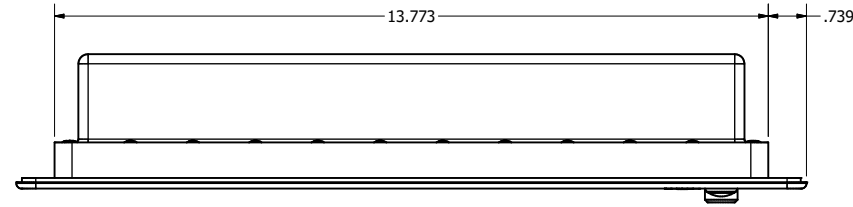

12.1" AW4 DIVERSE MOUNTING (Monitor)

PRELIMINARY DRAWING
DIMENSIONS ARE SUBJECT TO CHANGE

REVISION HISTORY			
REV	DATE	INITIALS	DESCRIPTION
0	4/12/2021	maw	INITIAL RELEASE

8x #6-32 7.44
FOR ALL-WEATHER STYLE PANEL MOUNT

DRAWN BY: mwitham		4/22/2021	
USE WITH PRODUCT NUMBER			
MATERIAL & FINISH			
TOLERANCES: .XX=-.01 .XXX=-.005			

TITLE			
OUTLINE DRAWING ALL-WEATHER - GEN 4			
SHEET	SIZE	PART NUMBER	REV
2 of 4	D	VTAW4M121aADA	0

12.1" AW4 CONSOLE MOUNT EXTREME (Monitor)

PRELIMINARY DRAWING
DIMENSIONS ARE SUBJECT TO CHANGE

REVISION HISTORY			
REV	DATE	INITIALS	DESCRIPTION
0	4/12/2021	maw	INITIAL RELEASE

DRAWN BY:		USE WITH PRODUCT NUMBER		
MATERIAL & FINISH		TITLE		
TOLERANCES: .XX=-.01 .XXX=-.005		SHEET 4 OF 4		OUTLINE DRAWING ALL-WEATHER - GEN 4
SIZE D	PART NUMBER VTAW4M121aCXA	REV 0		