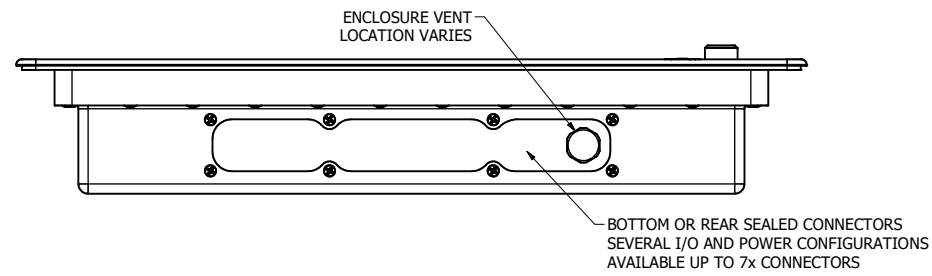

12.1" AW4 DIVERSE MOUNTING (Monitor)

PRELIMINARY DRAWING
DIMENSIONS ARE SUBJECT TO CHANGE

REVISION HISTORY			
REV	DATE	INITIALS	DESCRIPTION
0	4/12/2021	maw	INITIAL RELEASE

8x #6-32 7.44
FOR ALL-WEATHER STYLE PANEL MOUNT

DRAWN BY: mwitham		4/22/2021	
USE WITH PRODUCT NUMBER			
MATERIAL & FINISH			
TOLERANCES: .XX=-.01 .XXX=-.005			

TITLE			
OUTLINE DRAWING ALL-WEATHER - GEN 4			
SHEET	SIZE	PART NUMBER	REV
2 of 4	D	VTAW4M121aADA	0

12.1" AW4 CONSOLE MOUNT EXTREME (Monitor)

PRELIMINARY DRAWING
DIMENSIONS ARE SUBJECT TO CHANGE

REVISION HISTORY			
REV	DATE	INITIALS	DESCRIPTION
0	4/12/2021	maw	INITIAL RELEASE

DRAWN BY:		USE WITH PRODUCT NUMBER		
MATERIAL & FINISH		TITLE		
TOLERANCES: .XX=-.01 .XXX=-.005		SHEET 4 OF 4		OUTLINE DRAWING ALL-WEATHER - GEN 4
SIZE D	PART NUMBER VTAW4M121aCXA	REV 0		