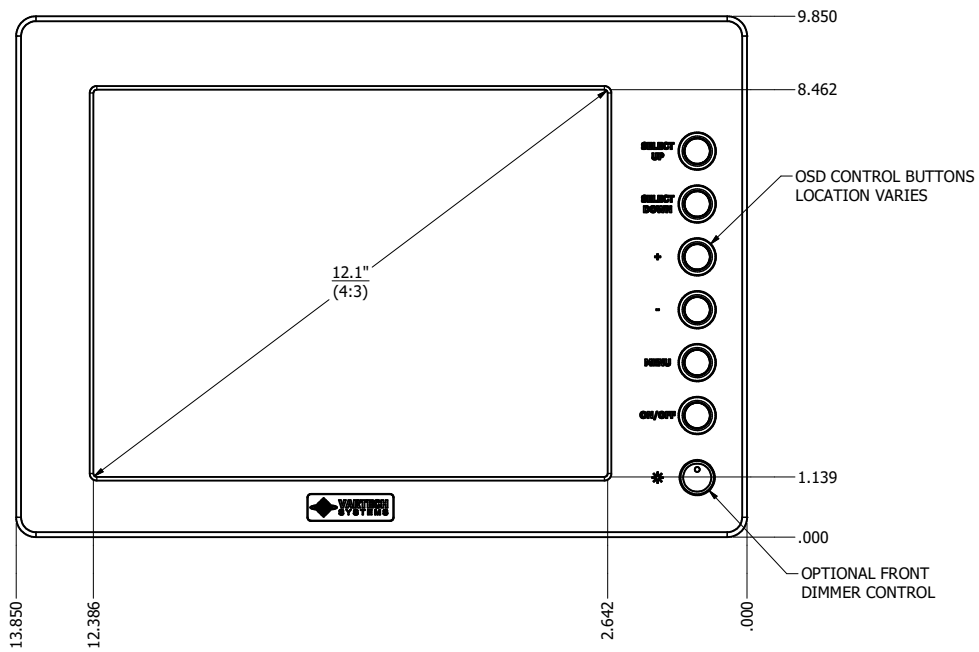

12.1" AW4 DIVERSE MOUNTING (Monitor)

PRELIMINARY DRAWING
DIMENSIONS ARE SUBJECT TO CHANGE

REVISION HISTORY			
REV	DATE	INITIALS	DESCRIPTION
0	4/12/2021	maw	INITIAL RELEASE

8x #6-32 7.44
FOR ALL-WEATHER STYLE PANEL MOUNT

DRAWN BY: mwitham		4/22/2021	
USE WITH PRODUCT NUMBER			
MATERIAL & FINISH			
TOLERANCES: .XX=-.01 .XXX=-.005			

TITLE			
OUTLINE DRAWING ALL-WEATHER - GEN 4			
SHEET	SIZE	PART NUMBER	REV
2 of 4	D	VTAW4M121aADA	0

12.1" AW4 CONSOLE MOUNT EXTREME (Monitor)

PRELIMINARY DRAWING
DIMENSIONS ARE SUBJECT TO CHANGE

REVISION HISTORY			
REV	DATE	INITIALS	DESCRIPTION
0	4/12/2021	maw	INITIAL RELEASE

DRAWN BY:		USE WITH PRODUCT NUMBER		
MATERIAL & FINISH		TITLE		
TOLERANCES: .XX=-.01 .XXX=-.005		SHEET 4 OF 4		OUTLINE DRAWING ALL-WEATHER - GEN 4
SIZE D	PART NUMBER VTAW4M121aCXA	REV 0		