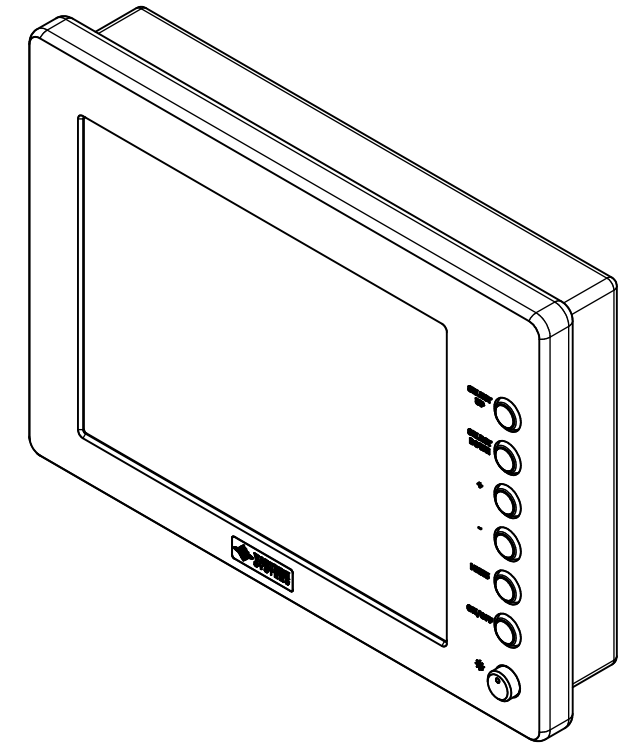

12.1" AW4 DIVERSE MOUNTING (Monitor)

PRELIMINARY DRAWING
DIMENSIONS ARE SUBJECT TO CHANGE

REVISION HISTORY			
REV	DATE	INITIALS	DESCRIPTION
0	4/12/2021	maw	INITIAL RELEASE

8x #6-32 7.44
FOR ALL-WEATHER STYLE PANEL MOUNT

DRAWN BY: mwitham		4/22/2021	
USE WITH PRODUCT NUMBER			
MATERIAL & FINISH			
TOLERANCES: .XX=-.01 .XXX=-.005			

TITLE			
OUTLINE DRAWING ALL-WEATHER - GEN 4			
SHEET	SIZE	PART NUMBER	REV
2 of 4	D	VTAW4M121aADA	0

12.1" AW4 CONSOLE MOUNT EXTREME (Monitor)

PRELIMINARY DRAWING
DIMENSIONS ARE SUBJECT TO CHANGE

REVISION HISTORY			
REV	DATE	INITIALS	DESCRIPTION
0	4/12/2021	maw	INITIAL RELEASE

DRAWN BY:		USE WITH PRODUCT NUMBER		
MATERIAL & FINISH		TITLE		
TOLERANCES: .XX=-.01 .XXX=-.005		SHEET 4 OF 4		OUTLINE DRAWING ALL-WEATHER - GEN 4
SIZE D	PART NUMBER VTAW4M121aCXA	REV 0		