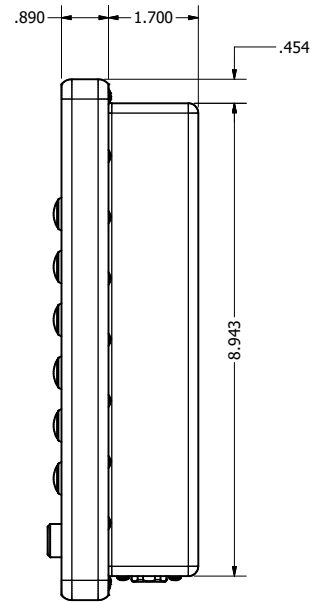

12.1" AW4 DIVERSE MOUNTING (Monitor)

PRELIMINARY DRAWING
DIMENSIONS ARE SUBJECT TO CHANGE

REVISION HISTORY			
REV	DATE	INITIALS	DESCRIPTION
0	4/12/2021	maw	INITIAL RELEASE

8x #6-32 7.44
FOR ALL-WEATHER STYLE PANEL MOUNT

DRAWN BY: mwitham		4/22/2021	
USE WITH PRODUCT NUMBER			
MATERIAL & FINISH			
TOLERANCES: .XX=-.01 .XXX=-.005			

TITLE			
OUTLINE DRAWING ALL-WEATHER - GEN 4			
SHEET	SIZE	PART NUMBER	REV
2 of 4	D	VTAW4M121aADA	0

12.1" AW4 CONSOLE MOUNT EXTREME (Monitor)

PRELIMINARY DRAWING
DIMENSIONS ARE SUBJECT TO CHANGE

REVISION HISTORY			
REV	DATE	INITIALS	DESCRIPTION
0	4/12/2021	maw	INITIAL RELEASE

DRAWN BY:		USE WITH PRODUCT NUMBER		
MATERIAL & FINISH		TITLE		
TOLERANCES: .XX=-.01 .XXX=-.005		SHEET 4 OF 4		OUTLINE DRAWING ALL-WEATHER - GEN 4
SIZE D	PART NUMBER VTAW4M121aCXA	REV 0		