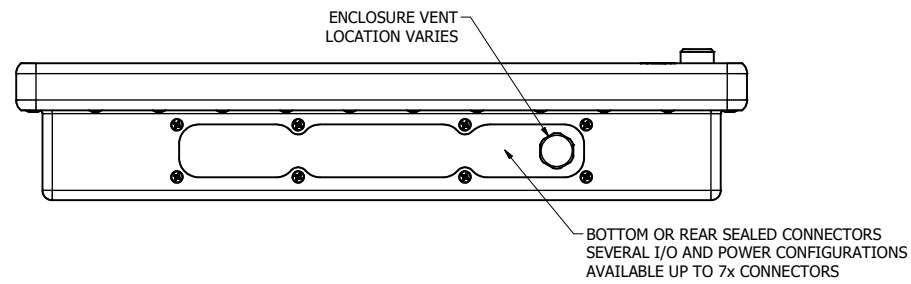

12.1" AW4 DIVERSE MOUNTING (Monitor)

PRELIMINARY DRAWING
DIMENSIONS ARE SUBJECT TO CHANGE

REVISION HISTORY			
REV	DATE	INITIALS	DESCRIPTION
0	4/12/2021	maw	INITIAL RELEASE

8x #6-32 7.44
FOR ALL-WEATHER STYLE PANEL MOUNT

DRAWN BY: mwitham		4/22/2021	
USE WITH PRODUCT NUMBER			
MATERIAL & FINISH			
TOLERANCES: .XX=-.01 .XXX=-.005			

TITLE			
OUTLINE DRAWING ALL-WEATHER - GEN 4			
SHEET	SIZE	PART NUMBER	REV
2 of 4	D	VTAW4M121aADA	0

12.1" AW4 CONSOLE MOUNT EXTREME (Monitor)

PRELIMINARY DRAWING
DIMENSIONS ARE SUBJECT TO CHANGE

REVISION HISTORY			
REV	DATE	INITIALS	DESCRIPTION
0	4/12/2021	maw	INITIAL RELEASE

DRAWN BY:		USE WITH PRODUCT NUMBER		
MATERIAL & FINISH		TITLE		
TOLERANCES: .XX=-.01 .XXX=-.005		SHEET 4 OF 4		OUTLINE DRAWING ALL-WEATHER - GEN 4
SIZE D	PART NUMBER VTAW4M121aCXA	REV 0		