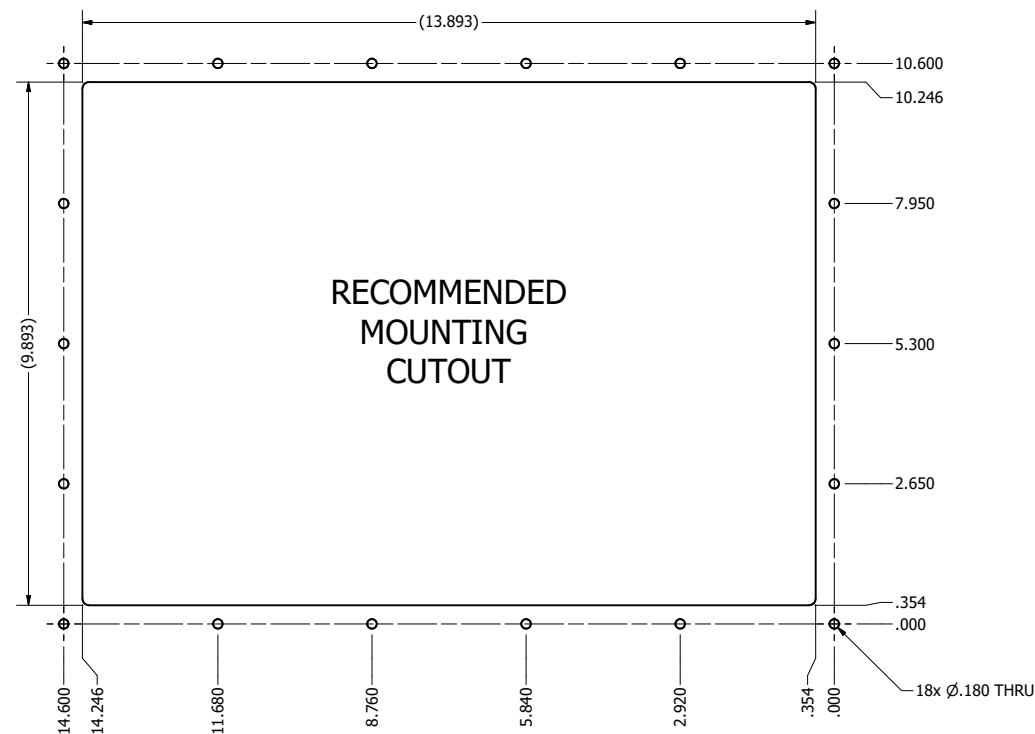

12.1" AW4 DIVERSE MOUNTING (Monitor)

PRELIMINARY DRAWING
DIMENSIONS ARE SUBJECT TO CHANGE

REVISION HISTORY			
REV	DATE	INITIALS	DESCRIPTION
0	4/12/2021	maw	INITIAL RELEASE

8x #6-32 7.44
FOR ALL-WEATHER STYLE PANEL MOUNT

DRAWN BY: mwitham		4/22/2021	
USE WITH PRODUCT NUMBER			
MATERIAL & FINISH			
TOLERANCES: .XX=-.01 .XXX=-.005			

TITLE			
OUTLINE DRAWING ALL-WEATHER - GEN 4			
SHEET	SIZE	PART NUMBER	REV
2 of 4	D	VTAW4M121aADA	0

12.1" AW4 CONSOLE MOUNT EXTREME (Monitor)

PRELIMINARY DRAWING
DIMENSIONS ARE SUBJECT TO CHANGE

REVISION HISTORY			
REV	DATE	INITIALS	DESCRIPTION
0	4/12/2021	maw	INITIAL RELEASE

DRAWN BY:		USE WITH PRODUCT NUMBER		
MATERIAL & FINISH		TITLE		
TOLERANCES: .XX=-.01 .XXX=-.005		SHEET 4 OF 4		OUTLINE DRAWING ALL-WEATHER - GEN 4
SIZE D	PART NUMBER VTAW4M121aCXA	REV 0		