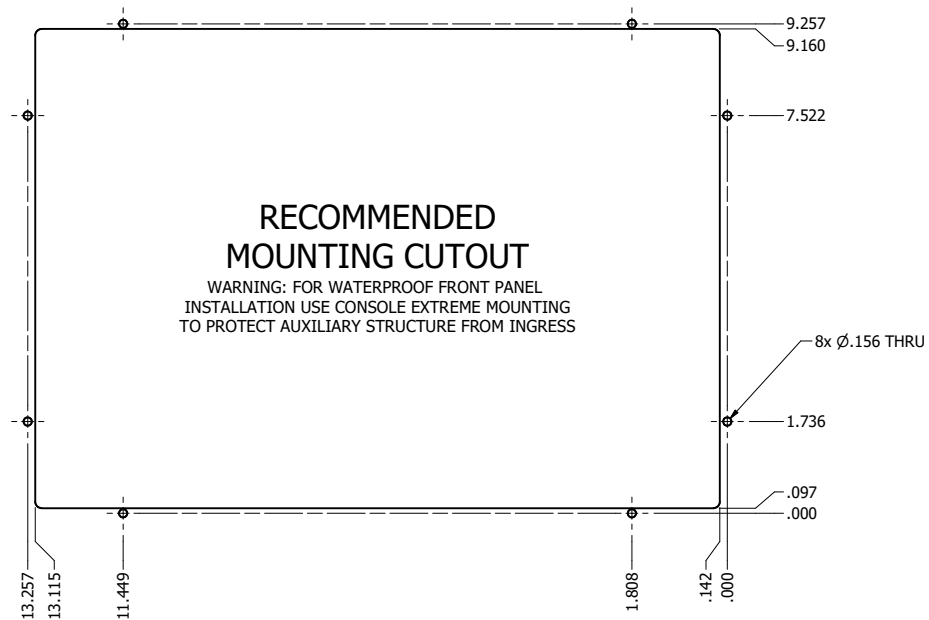

12.1" AW4 DIVERSE MOUNTING (Monitor)

PRELIMINARY DRAWING
DIMENSIONS ARE SUBJECT TO CHANGE

REVISION HISTORY			
REV	DATE	INITIALS	DESCRIPTION
0	4/12/2021	maw	INITIAL RELEASE

8x #6-32 7.44
FOR ALL-WEATHER STYLE PANEL MOUNT

DRAWN BY: mwitham		4/22/2021	
USE WITH PRODUCT NUMBER			
MATERIAL & FINISH			
TOLERANCES: .XX=-.01 .XXX=-.005			

TITLE			
OUTLINE DRAWING ALL-WEATHER - GEN 4			
SHEET	SIZE	PART NUMBER	REV
2 of 4	D	VTAW4M121aADA	0

12.1" AW4 CONSOLE MOUNT EXTREME (Monitor)

PRELIMINARY DRAWING
DIMENSIONS ARE SUBJECT TO CHANGE

REVISION HISTORY			
REV	DATE	INITIALS	DESCRIPTION
0	4/12/2021	maw	INITIAL RELEASE

DRAWN BY:		USE WITH PRODUCT NUMBER		
MATERIAL & FINISH		TITLE		
TOLERANCES: .XX=-.01 .XXX=-.005		SHEET 4 OF 4		OUTLINE DRAWING ALL-WEATHER - GEN 4
SIZE D	PART NUMBER VTAW4M121aCXA	REV 0		