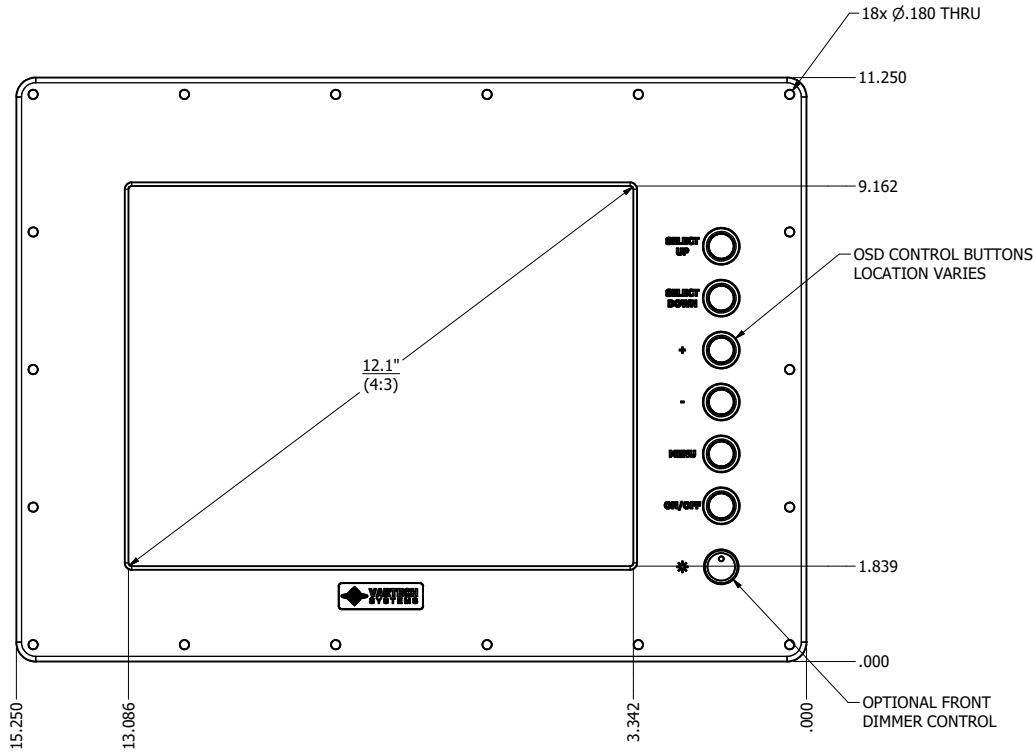

12.1" AW4 DIVERSE MOUNTING (Monitor)

PRELIMINARY DRAWING
DIMENSIONS ARE SUBJECT TO CHANGE

REVISION HISTORY			
REV	DATE	INITIALS	DESCRIPTION
0	4/12/2021	maw	INITIAL RELEASE

8x #6-32 7.44
FOR ALL-WEATHER STYLE PANEL MOUNT

DRAWN BY: mwitham		4/22/2021	
USE WITH PRODUCT NUMBER			
MATERIAL & FINISH			
TOLERANCES: .XX=-.01 .XXX=-.005			

TITLE			
OUTLINE DRAWING ALL-WEATHER - GEN 4			
SHEET	SIZE	PART NUMBER	REV
2 of 4	D	VTAW4M121aADA	0

12.1" AW4 CONSOLE MOUNT EXTREME (Monitor)

PRELIMINARY DRAWING
DIMENSIONS ARE SUBJECT TO CHANGE

REVISION HISTORY			
REV	DATE	INITIALS	DESCRIPTION
0	4/12/2021	maw	INITIAL RELEASE

DRAWN BY:		USE WITH PRODUCT NUMBER		
MATERIAL & FINISH		TITLE		
TOLERANCES: .XX=-.01 .XXX=-.005		SHEET 4 OF 4		OUTLINE DRAWING ALL-WEATHER - GEN 4
SIZE D	PART NUMBER VTAW4M121aCXA	REV 0		