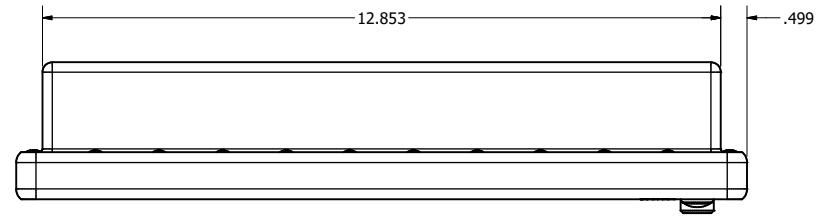

12.1" AW4 DIVERSE MOUNTING (Monitor)

PRELIMINARY DRAWING
DIMENSIONS ARE SUBJECT TO CHANGE

REVISION HISTORY			
REV	DATE	INITIALS	DESCRIPTION
0	4/12/2021	maw	INITIAL RELEASE

8x #6-32 7.44
FOR ALL-WEATHER STYLE PANEL MOUNT

DRAWN BY: mwitham		4/22/2021	
USE WITH PRODUCT NUMBER			
MATERIAL & FINISH			
TOLERANCES: .XX=-.01 .XXX=-.005			

TITLE			
OUTLINE DRAWING ALL-WEATHER - GEN 4			
SHEET	SIZE	PART NUMBER	REV
2 of 4	D	VTAW4M121aADA	0

12.1" AW4 CONSOLE MOUNT EXTREME (Monitor)

PRELIMINARY DRAWING
DIMENSIONS ARE SUBJECT TO CHANGE

REVISION HISTORY			
REV	DATE	INITIALS	DESCRIPTION
0	4/12/2021	maw	INITIAL RELEASE

DRAWN BY:		USE WITH PRODUCT NUMBER		
MATERIAL & FINISH		TITLE		
TOLERANCES: .XX=-.01 .XXX=-.005		SHEET 4 OF 4		OUTLINE DRAWING ALL-WEATHER - GEN 4
SIZE D	PART NUMBER VTAW4M121aCXA	REV 0		