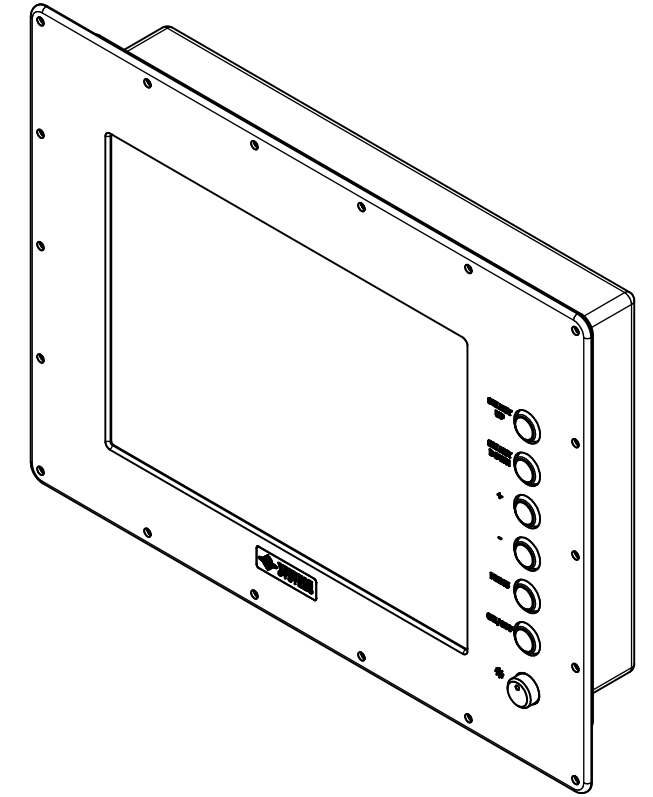

12.1" AW4 DIVERSE MOUNTING (Monitor)

PRELIMINARY DRAWING
DIMENSIONS ARE SUBJECT TO CHANGE

REVISION HISTORY			
REV	DATE	INITIALS	DESCRIPTION
0	4/12/2021	maw	INITIAL RELEASE

8x #6-32 7.44
FOR ALL-WEATHER STYLE PANEL MOUNT

DRAWN BY: mwitham		4/22/2021	
USE WITH PRODUCT NUMBER			
MATERIAL & FINISH			
TOLERANCES: .XX=-.01 .XXX=-.005			

TITLE			
OUTLINE DRAWING ALL-WEATHER - GEN 4			
SHEET	SIZE	PART NUMBER	REV
2 of 4	D	VTAW4M121aADA	0

12.1" AW4 CONSOLE MOUNT EXTREME (Monitor)

PRELIMINARY DRAWING
DIMENSIONS ARE SUBJECT TO CHANGE

REVISION HISTORY			
REV	DATE	INITIALS	DESCRIPTION
0	4/12/2021	maw	INITIAL RELEASE

DRAWN BY:		USE WITH PRODUCT NUMBER		
MATERIAL & FINISH		TITLE		
TOLERANCES: .XX=-.01 .XXX=-.005		SHEET 4 OF 4		OUTLINE DRAWING ALL-WEATHER - GEN 4
SIZE D	PART NUMBER VTAW4M121aCXA	REV 0		