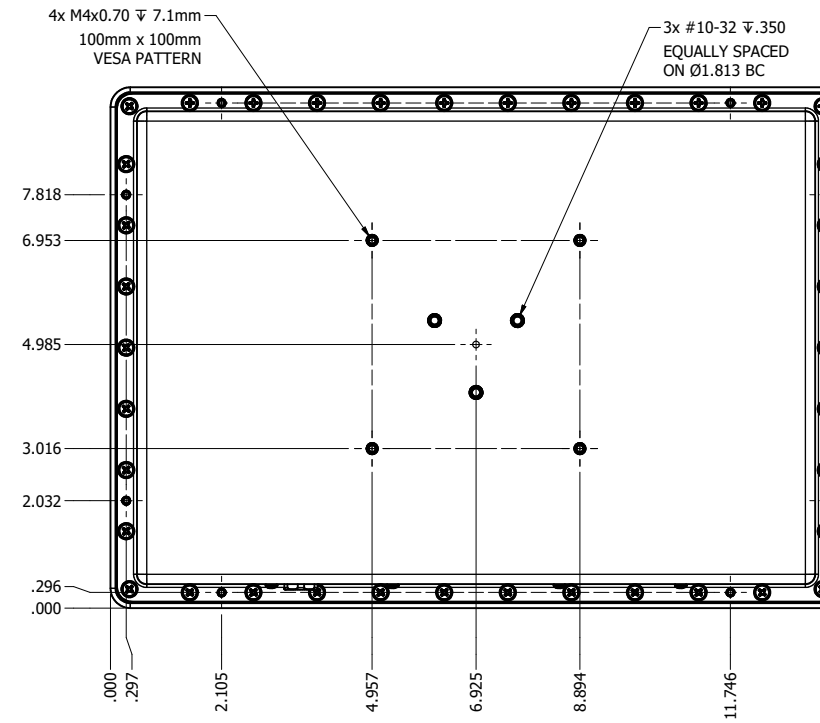

12.1" AW4 DIVERSE MOUNTING (Monitor)

PRELIMINARY DRAWING
DIMENSIONS ARE SUBJECT TO CHANGE

REVISION HISTORY			
REV	DATE	INITIALS	DESCRIPTION
0	4/12/2021	maw	INITIAL RELEASE

8x #6-32 7.44
FOR ALL-WEATHER STYLE PANEL MOUNT

DRAWN BY: mwitham		4/22/2021	
USE WITH PRODUCT NUMBER			
MATERIAL & FINISH			
TOLERANCES: .XX=-.01 .XXX=-.005			

TITLE			
OUTLINE DRAWING ALL-WEATHER - GEN 4			
SHEET	SIZE	PART NUMBER	REV
2 of 4	D	VTAW4M121aADA	0

12.1" AW4 CONSOLE MOUNT EXTREME (Monitor)

PRELIMINARY DRAWING
DIMENSIONS ARE SUBJECT TO CHANGE

REVISION HISTORY			
REV	DATE	INITIALS	DESCRIPTION
0	4/12/2021	maw	INITIAL RELEASE

DRAWN BY:		USE WITH PRODUCT NUMBER		
MATERIAL & FINISH		TITLE		
TOLERANCES: .XX=-.01 .XXX=-.005		SHEET 4 OF 4		OUTLINE DRAWING ALL-WEATHER - GEN 4
SIZE D	PART NUMBER VTAW4M121aCXA	REV 0		