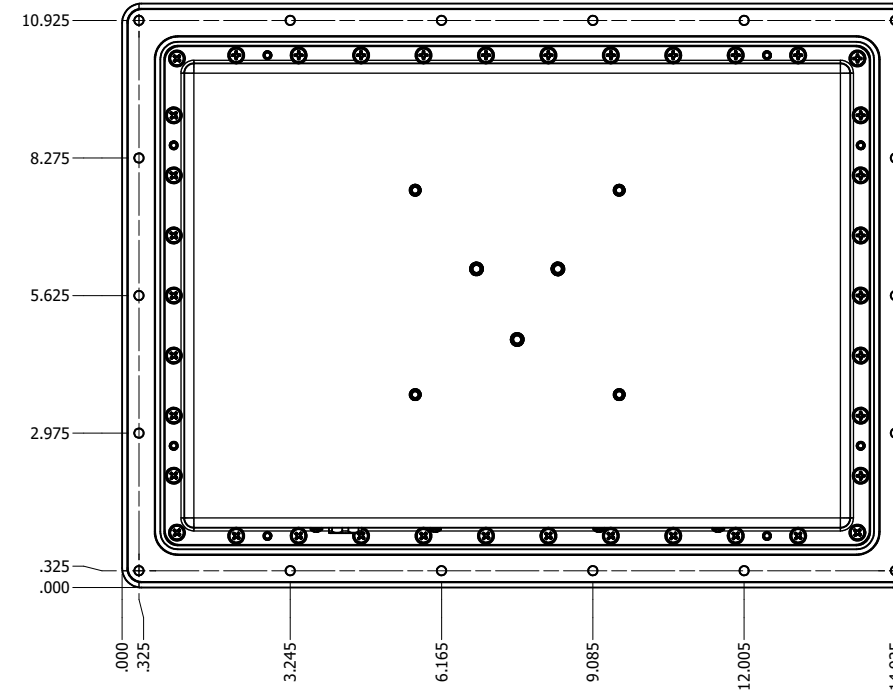

12.1" AW4 DIVERSE MOUNTING (Monitor)

PRELIMINARY DRAWING
DIMENSIONS ARE SUBJECT TO CHANGE

REVISION HISTORY			
REV	DATE	INITIALS	DESCRIPTION
0	4/12/2021	maw	INITIAL RELEASE

8x #6-32 7.44
FOR ALL-WEATHER STYLE PANEL MOUNT

DRAWN BY: mwitham		4/22/2021	
USE WITH PRODUCT NUMBER			
MATERIAL & FINISH			
TOLERANCES: .XX=-.01 .XXX=-.005			

TITLE			
OUTLINE DRAWING ALL-WEATHER - GEN 4			
SHEET	SIZE	PART NUMBER	REV
2 of 4	D	VTAW4M121aADA	0

12.1" AW4 CONSOLE MOUNT EXTREME (Monitor)

PRELIMINARY DRAWING
DIMENSIONS ARE SUBJECT TO CHANGE

REVISION HISTORY			
REV	DATE	INITIALS	DESCRIPTION
0	4/12/2021	maw	INITIAL RELEASE

DRAWN BY:		USE WITH PRODUCT NUMBER		
MATERIAL & FINISH		TITLE		
TOLERANCES: .XX=-.01 .XXX=-.005		SHEET 4 OF 4		OUTLINE DRAWING ALL-WEATHER - GEN 4
SIZE D	PART NUMBER VTAW4M121aCXA	REV 0		