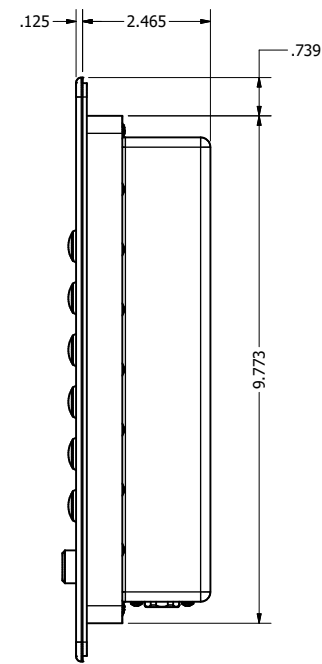

12.1" AW4 DIVERSE MOUNTING (Monitor)

PRELIMINARY DRAWING
DIMENSIONS ARE SUBJECT TO CHANGE

REVISION HISTORY			
REV	DATE	INITIALS	DESCRIPTION
0	4/12/2021	maw	INITIAL RELEASE

8x #6-32 7.44
FOR ALL-WEATHER STYLE PANEL MOUNT

DRAWN BY: mwitham		4/22/2021	
USE WITH PRODUCT NUMBER			
MATERIAL & FINISH			
TOLERANCES: .XX=-.01 .XXX=-.005			

TITLE			
OUTLINE DRAWING ALL-WEATHER - GEN 4			
SHEET	SIZE	PART NUMBER	REV
2 of 4	D	VTAW4M121aADA	0

12.1" AW4 CONSOLE MOUNT EXTREME (Monitor)

PRELIMINARY DRAWING
DIMENSIONS ARE SUBJECT TO CHANGE

REVISION HISTORY			
REV	DATE	INITIALS	DESCRIPTION
0	4/12/2021	maw	INITIAL RELEASE

DRAWN BY:		USE WITH PRODUCT NUMBER		
MATERIAL & FINISH		TITLE		
TOLERANCES: .XX=-.01 .XXX=-.005		SHEET 4 OF 4		OUTLINE DRAWING ALL-WEATHER - GEN 4
SIZE D	PART NUMBER VTAW4M121aCXA	REV 0		