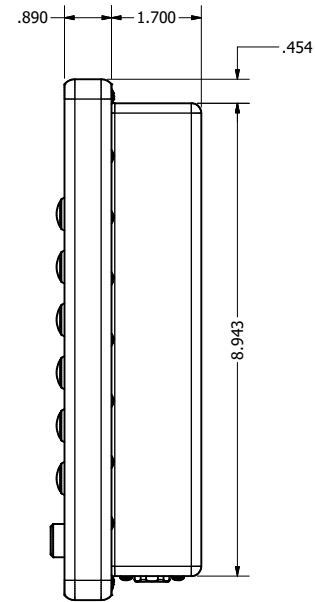

12.1" AW4 DIVERSE MOUNTING (Monitor)

PRELIMINARY DRAWING
DIMENSIONS ARE SUBJECT TO CHANGE

REVISION HISTORY			
REV	DATE	INITIALS	DESCRIPTION
0	4/12/2021	maw	INITIAL RELEASE

8x #6-32 7.44
FOR ALL-WEATHER STYLE PANEL MOUNT

DRAWN BY: mwitham		4/22/2021	
USE WITH PRODUCT NUMBER			
MATERIAL & FINISH			
TOLERANCES: .XX=-.01 .XXX=-.005			

TITLE			
OUTLINE DRAWING ALL-WEATHER - GEN 4			
SHEET	SIZE	PART NUMBER	REV
2 of 4	D	VTAW4M121aADA	0