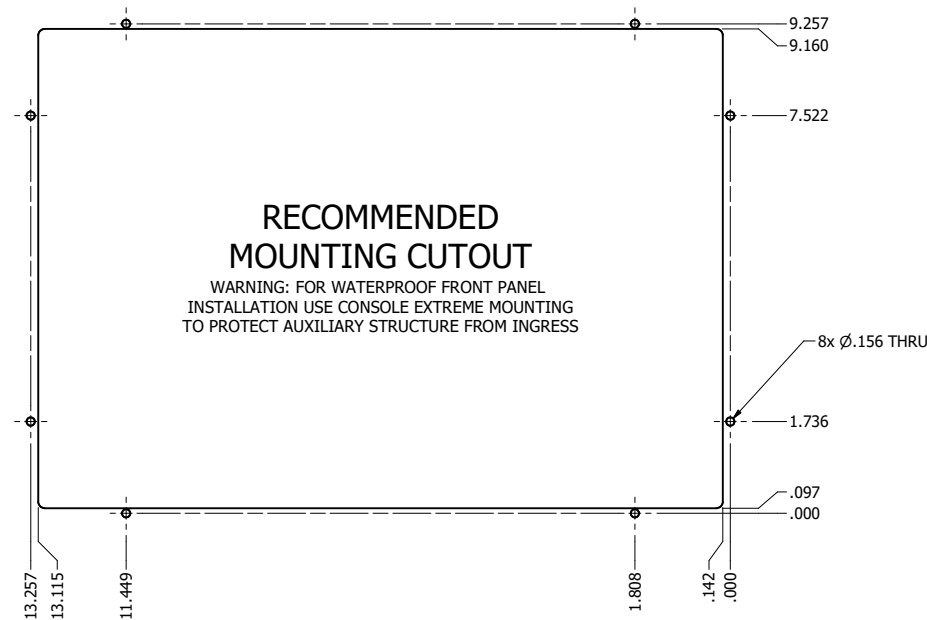

12.1" AW4 DIVERSE MOUNTING (Monitor)

PRELIMINARY DRAWING
DIMENSIONS ARE SUBJECT TO CHANGE

REVISION HISTORY			
REV	DATE	INITIALS	DESCRIPTION
0	4/12/2021	maw	INITIAL RELEASE

8x #6-32 7.44
FOR ALL-WEATHER STYLE PANEL MOUNT

DRAWN BY: mwitham		4/22/2021	
USE WITH PRODUCT NUMBER			
MATERIAL & FINISH			
TOLERANCES: .XX=-.01 .XXX=-.005			

TITLE			
OUTLINE DRAWING ALL-WEATHER - GEN 4			
SHEET	SIZE	PART NUMBER	REV
2 of 4	D	VTAW4M121aADA	0