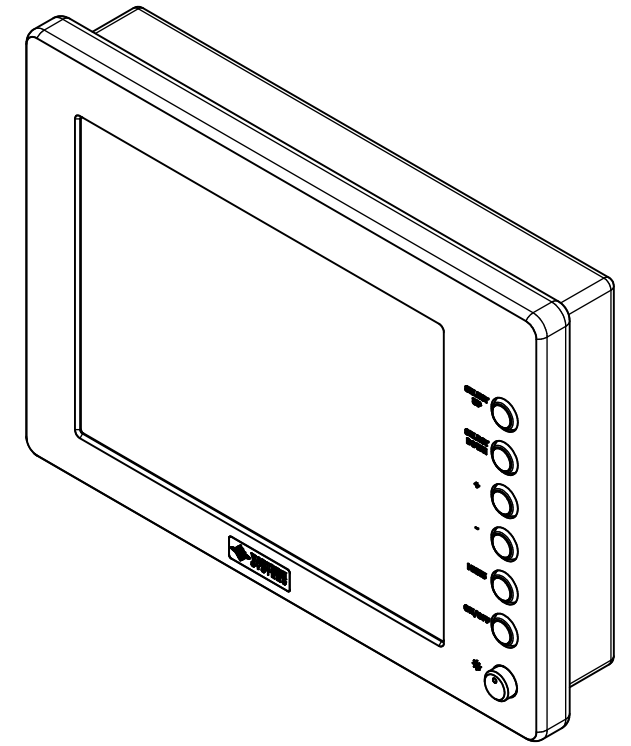

12.1" AW4 DIVERSE MOUNTING (Monitor)

PRELIMINARY DRAWING
DIMENSIONS ARE SUBJECT TO CHANGE

REVISION HISTORY			
REV	DATE	INITIALS	DESCRIPTION
0	4/12/2021	maw	INITIAL RELEASE

8x #6-32 7.44
FOR ALL-WEATHER STYLE PANEL MOUNT

DRAWN BY: mwitham		4/22/2021	
USE WITH PRODUCT NUMBER			
MATERIAL & FINISH			
TOLERANCES: .XX=-.01 .XXX=-.005			

TITLE			
OUTLINE DRAWING ALL-WEATHER - GEN 4			
SHEET	SIZE	PART NUMBER	REV
2 of 4	D	VTAW4M121aADA	0