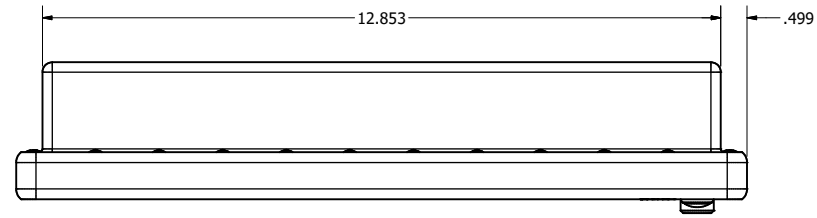

12.1" AW4 DIVERSE MOUNTING (Monitor)

PRELIMINARY DRAWING
DIMENSIONS ARE SUBJECT TO CHANGE

REVISION HISTORY			
REV	DATE	INITIALS	DESCRIPTION
0	4/12/2021	maw	INITIAL RELEASE

8x #6-32 7.44
FOR ALL-WEATHER STYLE PANEL MOUNT

DRAWN BY: mwitham		4/22/2021	
USE WITH PRODUCT NUMBER			
MATERIAL & FINISH			
TOLERANCES: .XX=-.01 .XXX=-.005			

TITLE			
OUTLINE DRAWING ALL-WEATHER - GEN 4			
SHEET	SIZE	PART NUMBER	REV
2 of 4	D	VTAW4M121aADA	0