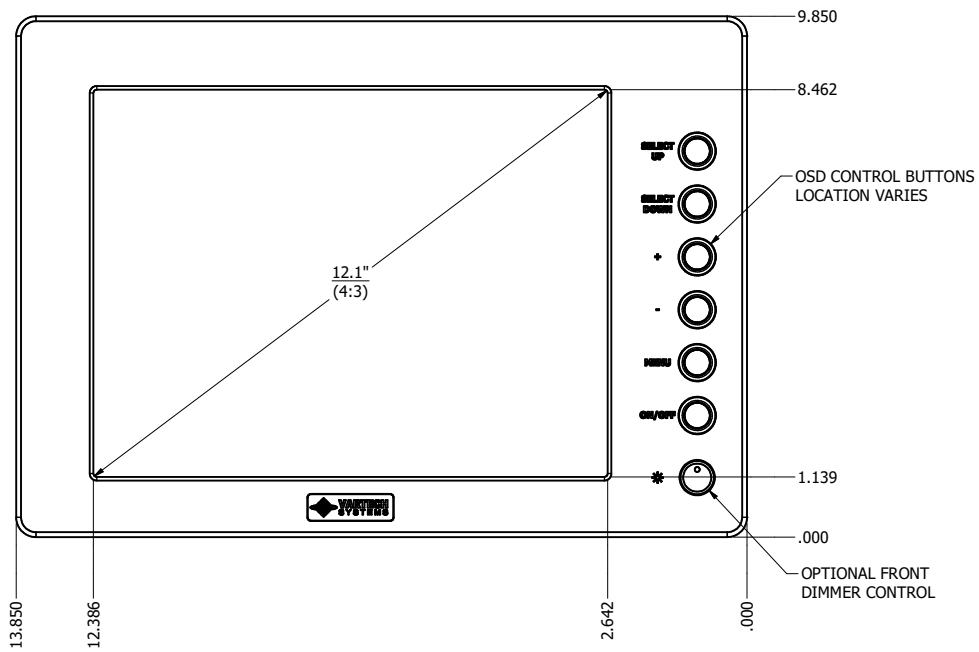

12.1" AW4 DIVERSE MOUNTING (Monitor)

PRELIMINARY DRAWING
DIMENSIONS ARE SUBJECT TO CHANGE

REVISION HISTORY			
REV	DATE	INITIALS	DESCRIPTION
0	4/12/2021	maw	INITIAL RELEASE

8x #6-32 7.44
FOR ALL-WEATHER STYLE PANEL MOUNT

DRAWN BY: mwitham		4/22/2021	
USE WITH PRODUCT NUMBER			
MATERIAL & FINISH			
TOLERANCES: .XX=-.01 .XXX=-.005			

TITLE			
OUTLINE DRAWING ALL-WEATHER - GEN 4			
SHEET	SIZE	PART NUMBER	REV
2 of 4	D	VTAW4M121aADA	0