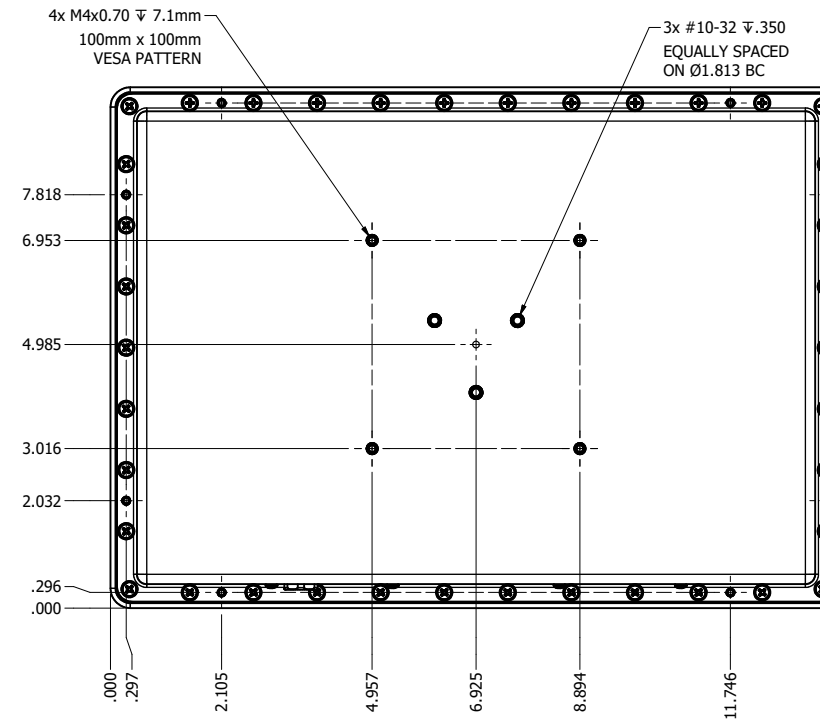

12.1" AW4 DIVERSE MOUNTING (Monitor)

PRELIMINARY DRAWING
DIMENSIONS ARE SUBJECT TO CHANGE

REVISION HISTORY			
REV	DATE	INITIALS	DESCRIPTION
0	4/12/2021	maw	INITIAL RELEASE

8x #6-32 7.44
FOR ALL-WEATHER STYLE PANEL MOUNT

DRAWN BY: mwitham		4/22/2021	
USE WITH PRODUCT NUMBER			
MATERIAL & FINISH			
TOLERANCES: .XX=-.01 .XXX=-.005			

TITLE			
OUTLINE DRAWING ALL-WEATHER - GEN 4			
SHEET	SIZE	PART NUMBER	REV
2 of 4	D	VTAW4M121aADA	0