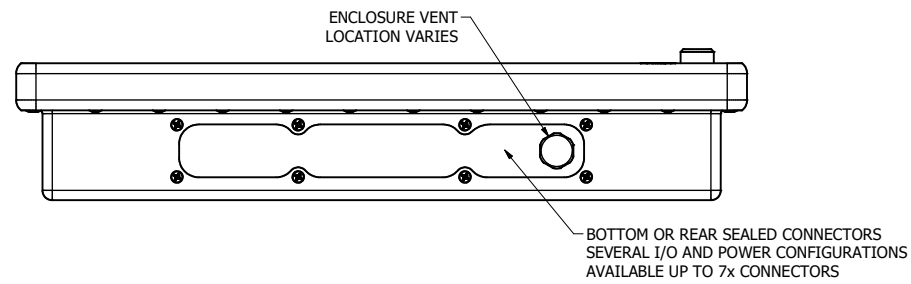

12.1" AW4 DIVERSE MOUNTING (Monitor)

PRELIMINARY DRAWING
DIMENSIONS ARE SUBJECT TO CHANGE

REVISION HISTORY			
REV	DATE	INITIALS	DESCRIPTION
0	4/12/2021	maw	INITIAL RELEASE

8x #6-32 7.44
FOR ALL-WEATHER STYLE PANEL MOUNT

DRAWN BY: mwitham		4/22/2021	
USE WITH PRODUCT NUMBER			
MATERIAL & FINISH			
TOLERANCES: .XX=-.01 .XXX=-.005			

TITLE			
OUTLINE DRAWING ALL-WEATHER - GEN 4			
SHEET	SIZE	PART NUMBER	REV
2 of 4	D	VTAW4M121aADA	0