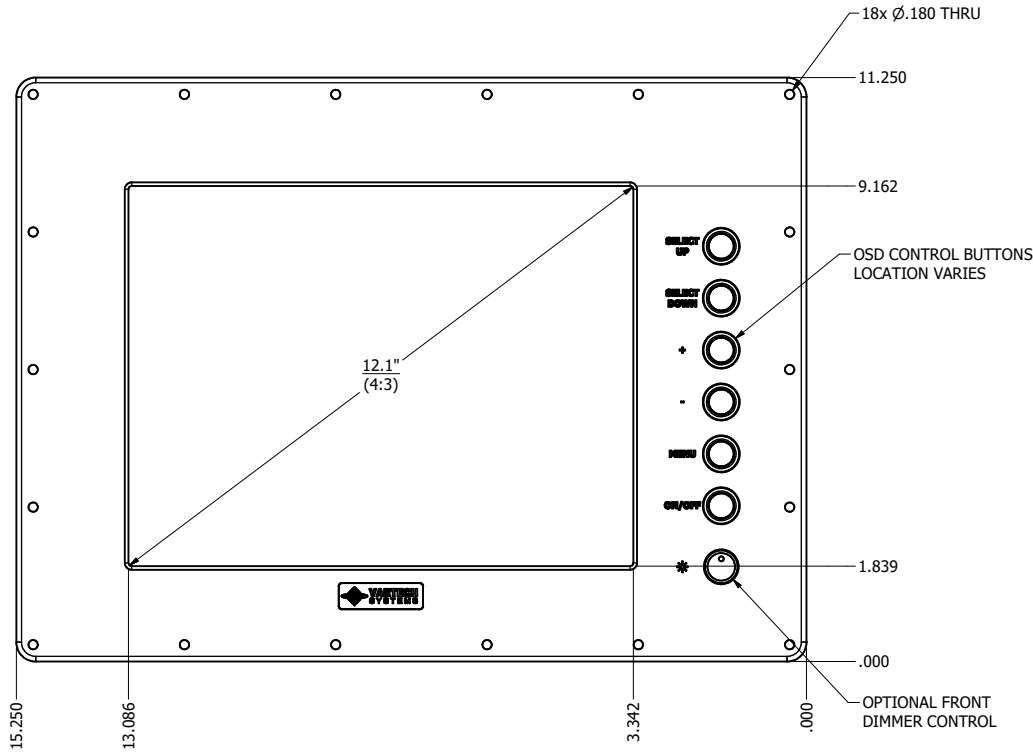

12.1" AW4 CONSOLE MOUNT EXTREME (Monitor)

PRELIMINARY DRAWING  
DIMENSIONS ARE SUBJECT TO CHANGE

REVISION HISTORY			
REV	DATE	INITIALS	DESCRIPTION
0	4/12/2021	maw	INITIAL RELEASE

DRAWN BY:		USE WITH PRODUCT NUMBER		
MATERIAL & FINISH		TITLE		
TOLERANCES: .XX=-.01 .XXX=-.005		SHEET 4 OF 4		OUTLINE DRAWING ALL-WEATHER - GEN 4
SIZE D	PART NUMBER VTAW4M121aCXA	REV 0		