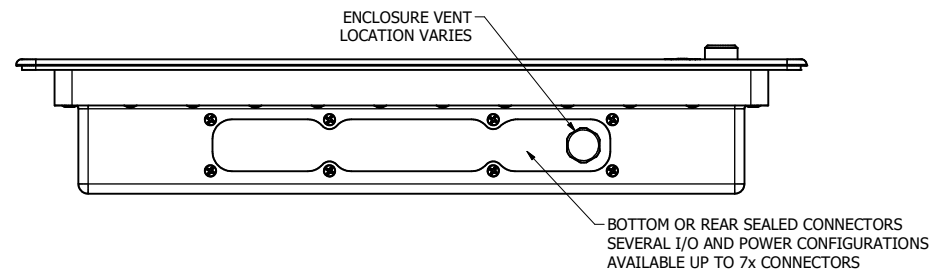

12.1" AW4 CONSOLE MOUNT EXTREME (Monitor)

PRELIMINARY DRAWING  
DIMENSIONS ARE SUBJECT TO CHANGE

REVISION HISTORY			
REV	DATE	INITIALS	DESCRIPTION
0	4/12/2021	maw	INITIAL RELEASE

DRAWN BY:		USE WITH PRODUCT NUMBER		
MATERIAL & FINISH		TITLE		
TOLERANCES: .XX=-.01 .XXX=-.005		SHEET 4 OF 4		OUTLINE DRAWING ALL-WEATHER - GEN 4
SIZE D	PART NUMBER VTAW4M121aCXA	REV 0		