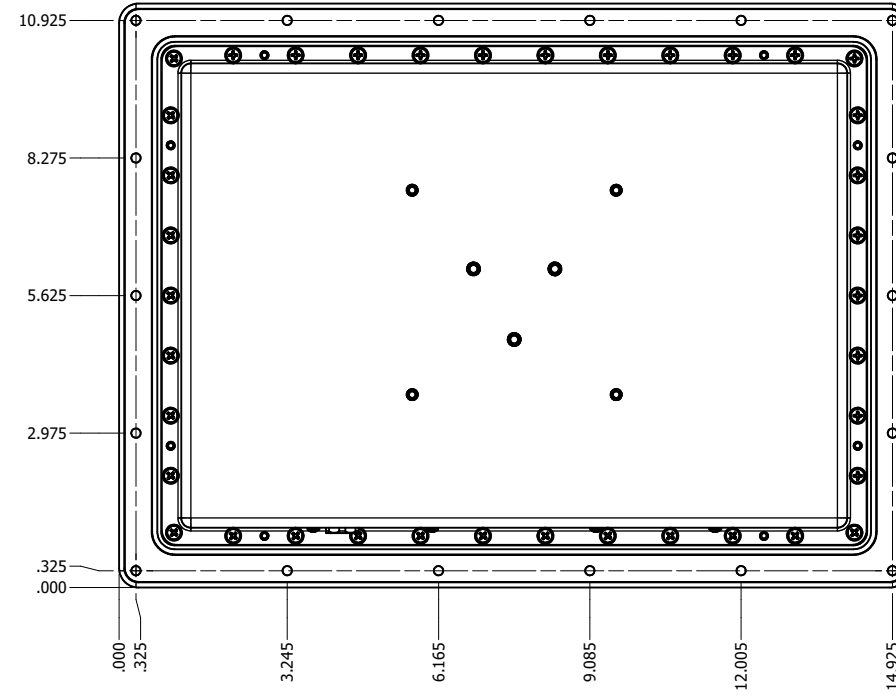

12.1" AW4 CONSOLE MOUNT EXTREME (Monitor)

PRELIMINARY DRAWING  
DIMENSIONS ARE SUBJECT TO CHANGE

REVISION HISTORY			
REV	DATE	INITIALS	DESCRIPTION
0	4/12/2021	maw	INITIAL RELEASE

DRAWN BY:		USE WITH PRODUCT NUMBER		
MATERIAL & FINISH		TITLE		
TOLERANCES: .XX=-.01 .XXX=-.005		SHEET 4 OF 4		OUTLINE DRAWING ALL-WEATHER - GEN 4
SIZE D	PART NUMBER VTAW4M121aCXA	REV 0		