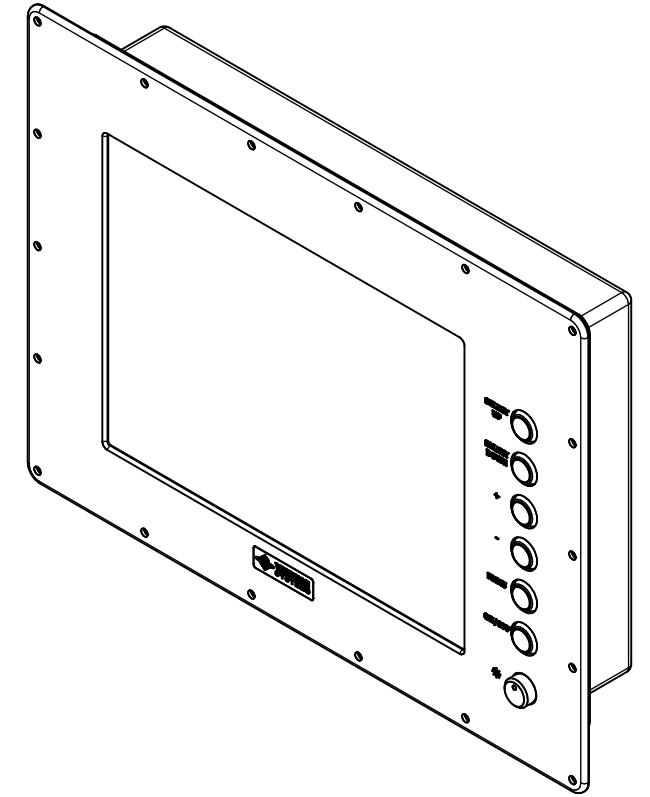

12.1" AW4 CONSOLE MOUNT EXTREME (Monitor)

PRELIMINARY DRAWING  
DIMENSIONS ARE SUBJECT TO CHANGE

REVISION HISTORY			
REV	DATE	INITIALS	DESCRIPTION
0	4/12/2021	maw	INITIAL RELEASE

DRAWN BY:		USE WITH PRODUCT NUMBER		
MATERIAL & FINISH		TITLE		
TOLERANCES: .XX=-.01 .XXX=-.005		SHEET 4 OF 4		OUTLINE DRAWING ALL-WEATHER - GEN 4
SIZE D	PART NUMBER VTAW4M121aCXA	REV 0		