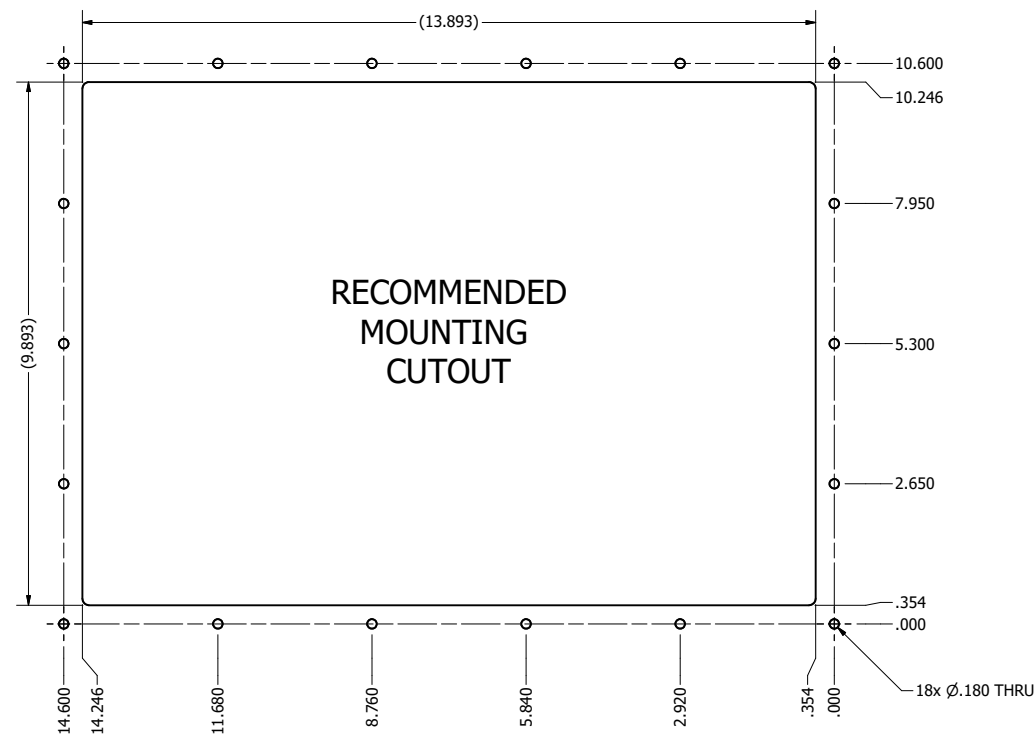

12.1" AW4 CONSOLE MOUNT EXTREME (Monitor)

PRELIMINARY DRAWING  
DIMENSIONS ARE SUBJECT TO CHANGE

REVISION HISTORY			
REV	DATE	INITIALS	DESCRIPTION
0	4/12/2021	maw	INITIAL RELEASE

DRAWN BY:		USE WITH PRODUCT NUMBER		
MATERIAL & FINISH		TITLE		
TOLERANCES: .XX=-.01 .XXX=-.005		SHEET 4 OF 4		OUTLINE DRAWING ALL-WEATHER - GEN 4
SIZE D	PART NUMBER VTAW4M121aCXA	REV 0		