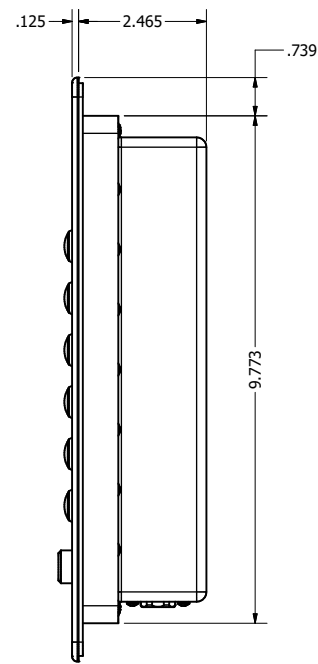

12.1" AW4 CONSOLE MOUNT EXTREME (Monitor)

PRELIMINARY DRAWING  
DIMENSIONS ARE SUBJECT TO CHANGE

REVISION HISTORY			
REV	DATE	INITIALS	DESCRIPTION
0	4/12/2021	maw	INITIAL RELEASE

DRAWN BY:		USE WITH PRODUCT NUMBER		
MATERIAL & FINISH		TITLE		
TOLERANCES: .XX=-.01 .XXX=-.005		SHEET 4 OF 4		OUTLINE DRAWING ALL-WEATHER - GEN 4
SIZE D	PART NUMBER VTAW4M121aCXA	REV 0		