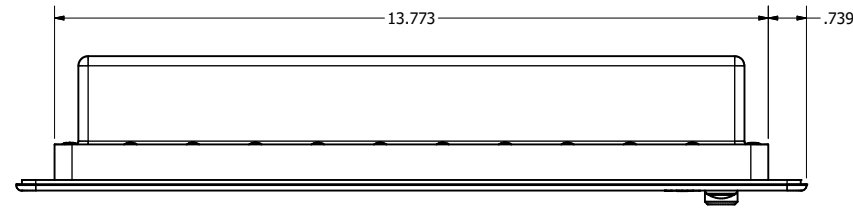

12.1" AW4 CONSOLE MOUNT EXTREME (Monitor)

PRELIMINARY DRAWING  
DIMENSIONS ARE SUBJECT TO CHANGE

REVISION HISTORY			
REV	DATE	INITIALS	DESCRIPTION
0	4/12/2021	maw	INITIAL RELEASE

DRAWN BY:		USE WITH PRODUCT NUMBER		
MATERIAL & FINISH		TITLE		
TOLERANCES: .XX=-.01 .XXX=-.005		SHEET 4 OF 4		OUTLINE DRAWING ALL-WEATHER - GEN 4
SIZE D	PART NUMBER VTAW4M121aCXA	REV 0		