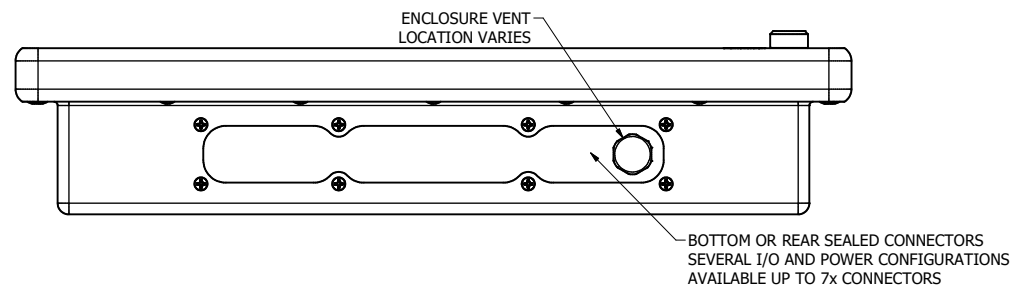

11.6" AW4 DIVERSE MOUNTING (Monitor)

PRELIMINARY DRAWING
DIMENSIONS ARE SUBJECT TO CHANGE

REVISION HISTORY			
REV	DATE	INITIALS	DESCRIPTION
0	4/12/2021	maw	INITIAL RELEASE

8x #6-32 x .44
FOR ALL-WEATHER STYLE PANEL MOUNT

DRAWN BY: mwitham		4/12/2021		 VARTECH SYSTEMS INC.	
USE WITH PRODUCT NUMBER					
MATERIAL & FINISH				OUTLINE DRAWING ALL-WEATHER - GEN 4	
SHEET	SIZE	PART NUMBER	REV		
2 of 4	D	VTAW4M116bADA	0		
TOLERANCES: .XX=.01 .XXX=.005					