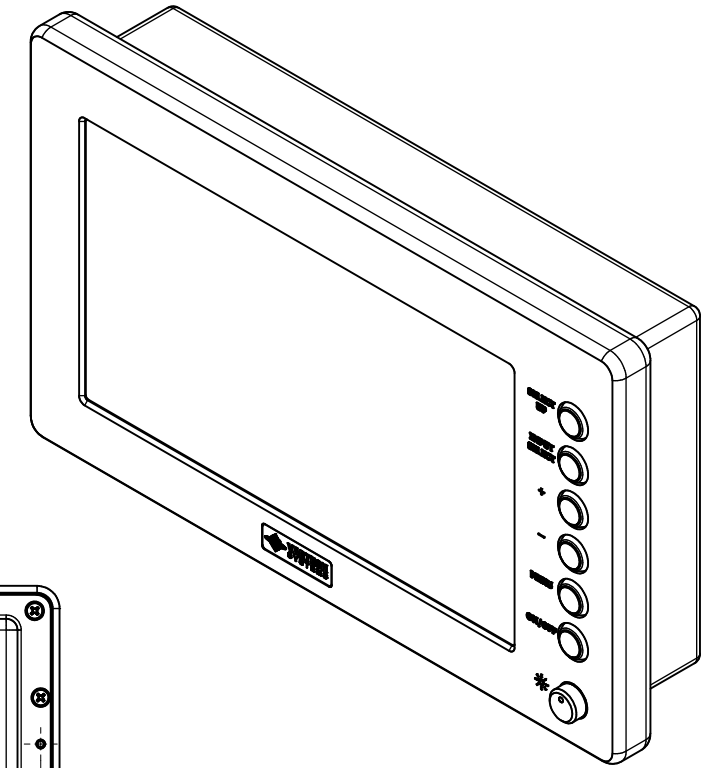

11.6" AW4 DIVERSE MOUNTING (Monitor)

PRELIMINARY DRAWING
DIMENSIONS ARE SUBJECT TO CHANGE

REVISION HISTORY			
REV	DATE	INITIALS	DESCRIPTION
0	4/12/2021	maw	INITIAL RELEASE

8x #6-32 x .44
FOR ALL-WEATHER STYLE PANEL MOUNT

DRAWN BY: mwitham		4/12/2021		 VARTECH SYSTEMS INC.	
USE WITH PRODUCT NUMBER					
MATERIAL & FINISH				OUTLINE DRAWING ALL-WEATHER - GEN 4	
SHEET	SIZE	PART NUMBER	REV		
2 of 4	D	VTAW4M116bADA	0		
TOLERANCES: .XX=.01 .XXX=.005					