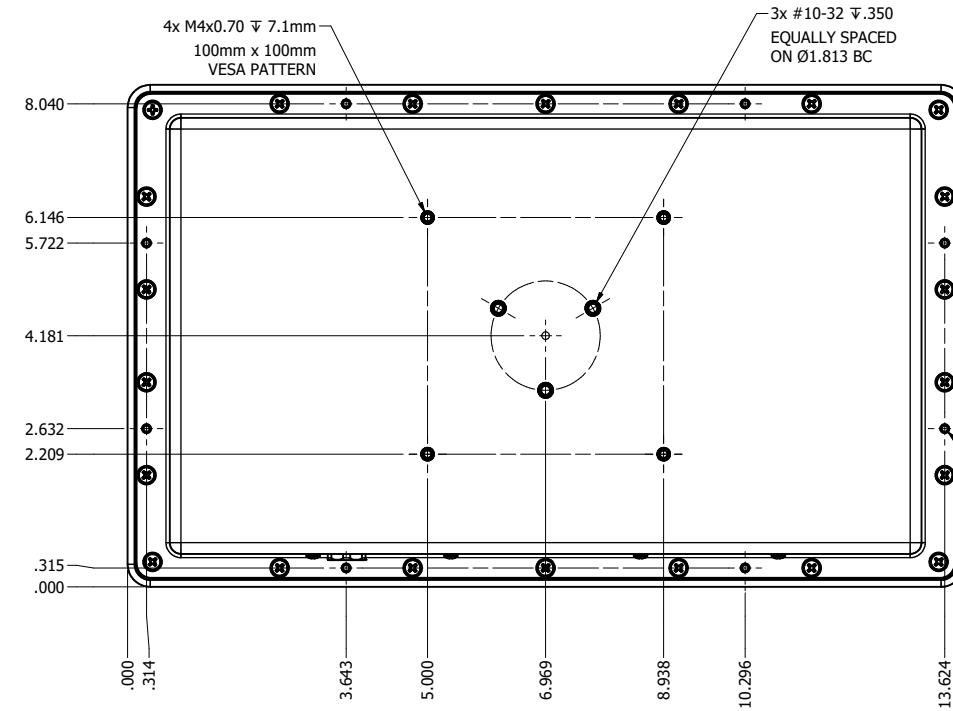

11.6" AW4 DIVERSE MOUNTING (Monitor)

PRELIMINARY DRAWING
DIMENSIONS ARE SUBJECT TO CHANGE

REVISION HISTORY			
REV	DATE	INITIALS	DESCRIPTION
0	4/12/2021	maw	INITIAL RELEASE

8x #6-32 x .44
FOR ALL-WEATHER STYLE PANEL MOUNT

DRAWN BY: mwitham		4/12/2021		 VARTECH SYSTEMS INC.	
USE WITH PRODUCT NUMBER					
MATERIAL & FINISH				OUTLINE DRAWING ALL-WEATHER - GEN 4	
SHEET	SIZE	PART NUMBER	REV		
2 of 4	D	VTAW4M116bADA	0		
TOLERANCES: .XX=.01 .XXX=.005					