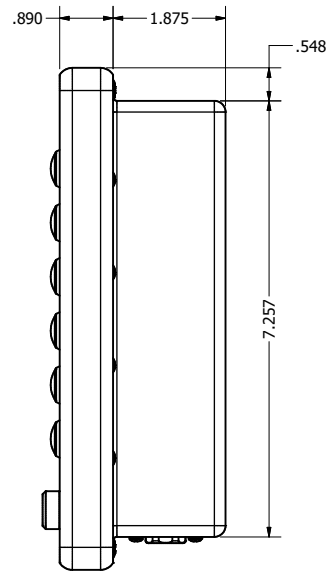

11.6" AW4 DIVERSE MOUNTING (Monitor)

PRELIMINARY DRAWING
DIMENSIONS ARE SUBJECT TO CHANGE

REVISION HISTORY			
REV	DATE	INITIALS	DESCRIPTION
0	4/12/2021	maw	INITIAL RELEASE

8x #6-32 x .44
FOR ALL-WEATHER STYLE PANEL MOUNT

DRAWN BY: mwitham		4/12/2021		 VARTECH SYSTEMS INC.	
USE WITH PRODUCT NUMBER					
MATERIAL & FINISH				OUTLINE DRAWING ALL-WEATHER - GEN 4	
SHEET	SIZE	PART NUMBER	REV		
2 of 4	D	VTAW4M116bADA	0		
TOLERANCES: .XX=.01 .XXX=.005					