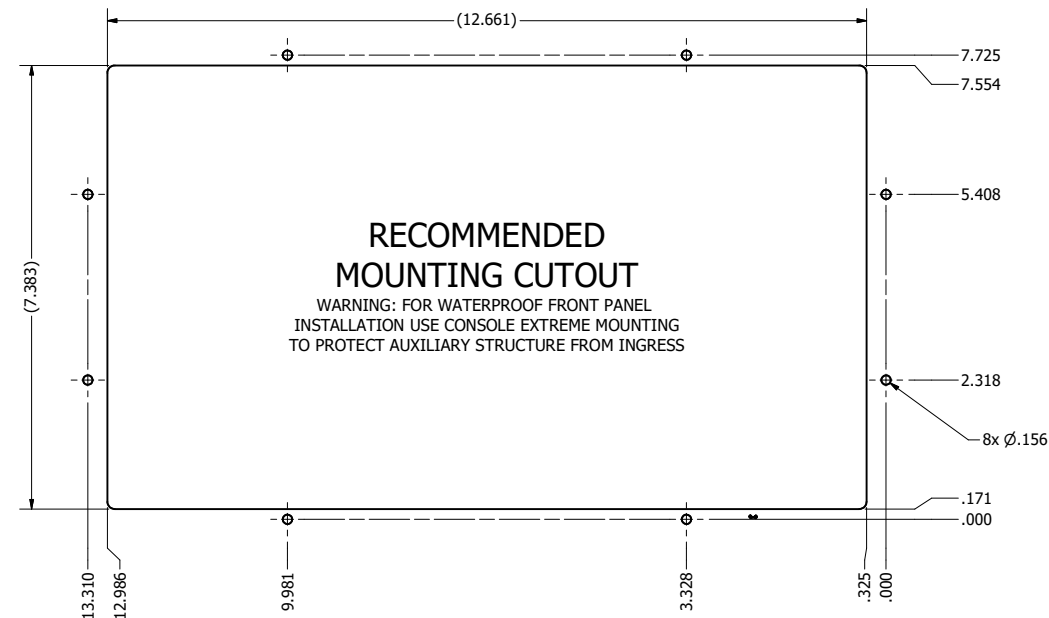

11.6" AW4 DIVERSE MOUNTING (Monitor)

PRELIMINARY DRAWING
DIMENSIONS ARE SUBJECT TO CHANGE

REVISION HISTORY			
REV	DATE	INITIALS	DESCRIPTION
0	4/12/2021	maw	INITIAL RELEASE

8x #6-32 x .44
FOR ALL-WEATHER STYLE PANEL MOUNT

DRAWN BY: mwitham		4/12/2021		 VARTECH SYSTEMS INC.	
USE WITH PRODUCT NUMBER					
MATERIAL & FINISH				OUTLINE DRAWING ALL-WEATHER - GEN 4	
SHEET	SIZE	PART NUMBER	REV		
2 of 4	D	VTAW4M116bADA	0		
TOLERANCES: .XX=.01 .XXX=.005					