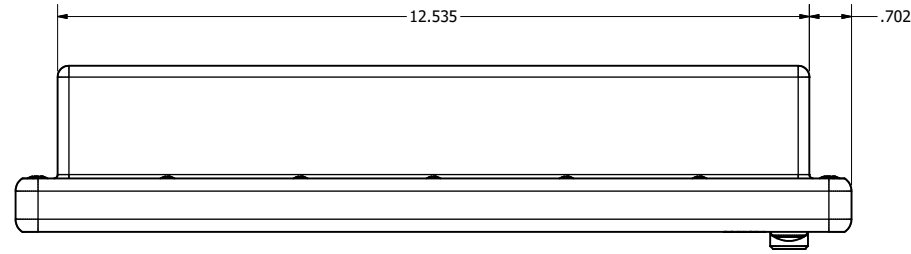

11.6" AW4 DIVERSE MOUNTING (Monitor)

PRELIMINARY DRAWING
DIMENSIONS ARE SUBJECT TO CHANGE

REVISION HISTORY			
REV	DATE	INITIALS	DESCRIPTION
0	4/12/2021	maw	INITIAL RELEASE

8x #6-32 x .44
FOR ALL-WEATHER STYLE PANEL MOUNT

DRAWN BY: mwitham		4/12/2021		 VARTECH SYSTEMS INC.	
USE WITH PRODUCT NUMBER					
MATERIAL & FINISH				OUTLINE DRAWING ALL-WEATHER - GEN 4	
SHEET	SIZE	PART NUMBER	REV		
2 of 4	D	VTAW4M116bADA	0		
TOLERANCES: .XX=.01 .XXX=.005					