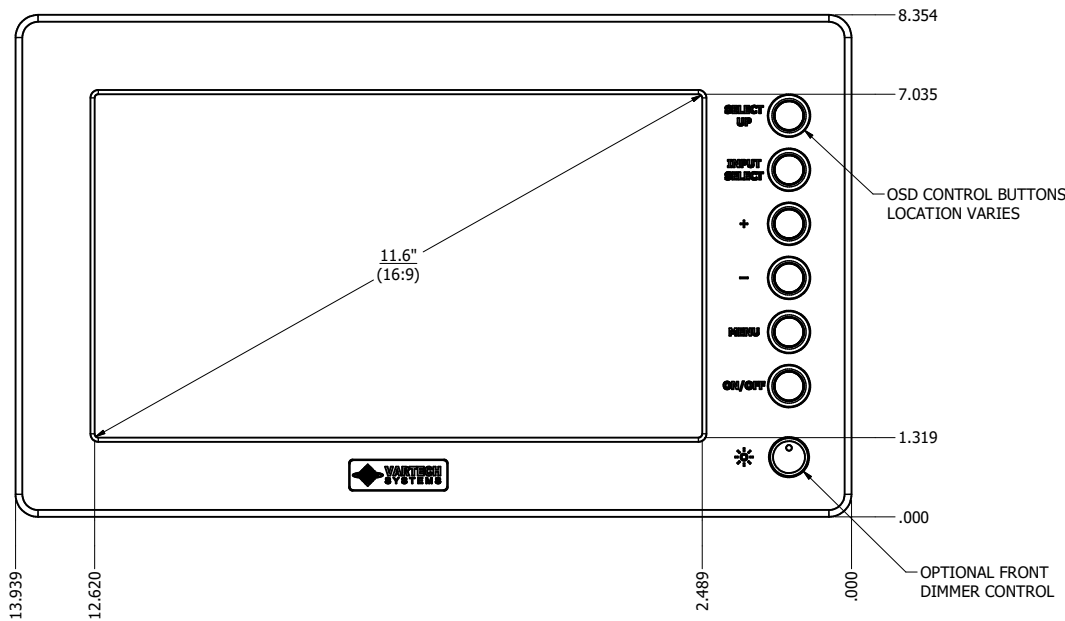

11.6" AW4 DIVERSE MOUNTING (Monitor)

PRELIMINARY DRAWING
DIMENSIONS ARE SUBJECT TO CHANGE

REVISION HISTORY			
REV	DATE	INITIALS	DESCRIPTION
0	4/12/2021	maw	INITIAL RELEASE

8x #6-32 x .44
FOR ALL-WEATHER STYLE PANEL MOUNT

DRAWN BY: mwitham		4/12/2021		 VARTECH SYSTEMS INC.	
USE WITH PRODUCT NUMBER					
MATERIAL & FINISH				OUTLINE DRAWING ALL-WEATHER - GEN 4	
SHEET	SIZE	PART NUMBER	REV		
2 of 4	D	VTAW4M116bADA	0		
TOLERANCES: .XX=.01 .XXX=.005					