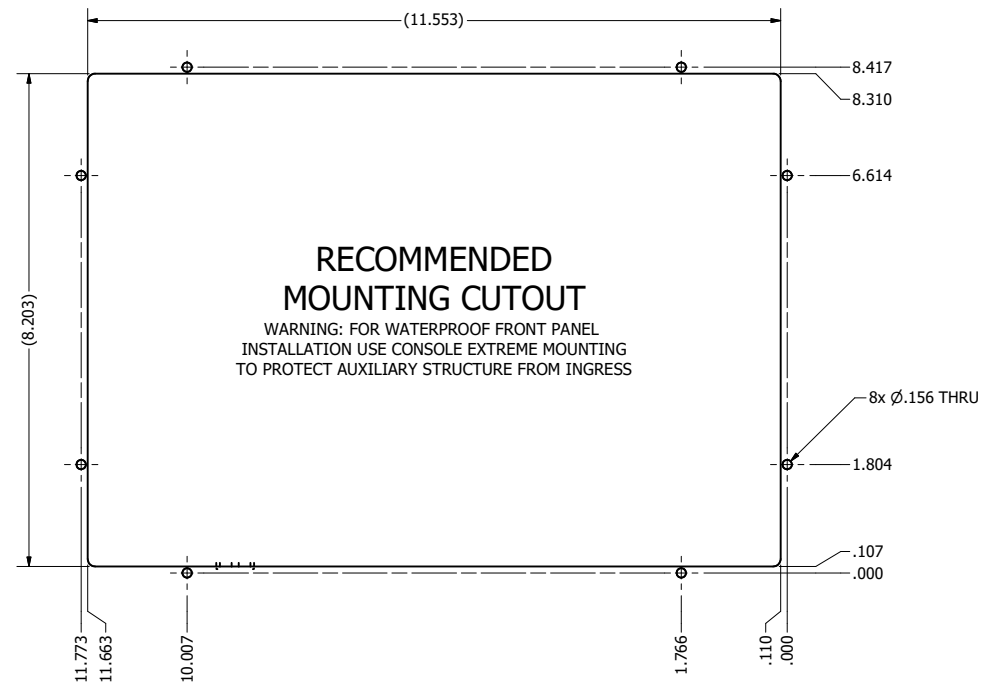

10.4" AW4 DIVERSE MOUNTING (Monitor)

PRELIMINARY DRAWING  
DIMENSIONS ARE SUBJECT TO CHANGE

REVISION HISTORY			
REV	DATE	INITIALS	DESCRIPTION
0	4/12/2021	maw	INITIAL RELEASE

8x #6-32 .44  
FOR ALL-WEATHER STYLE PANEL MOUNT

DRAWN BY: mwitham		4/27/2021		
USE WITH PRODUCT NUMBER				
MATERIAL & FINISH				TITLE
				<b>OUTLINE DRAWING</b> ALL-WEATHER - GEN 4
SHEET	SIZE	PART NUMBER	REV	
2 of 4	D	VTAW4M104aADA	0	
TOLERANCES: .XX=.01 .XXX=.005				