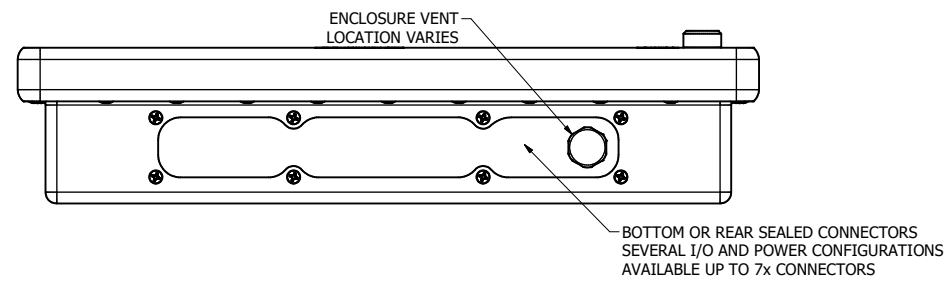

10.4" AW4 DIVERSE MOUNTING (Monitor)

PRELIMINARY DRAWING  
DIMENSIONS ARE SUBJECT TO CHANGE

REVISION HISTORY			
REV	DATE	INITIALS	DESCRIPTION
0	4/12/2021	maw	INITIAL RELEASE

8x #6-32 .44  
FOR ALL-WEATHER STYLE PANEL MOUNT

DRAWN BY: mwitham		4/27/2021		
USE WITH PRODUCT NUMBER				
MATERIAL & FINISH				TITLE
				<b>OUTLINE DRAWING</b> ALL-WEATHER - GEN 4
SHEET	SIZE	PART NUMBER	REV	
2 of 4	D	VTAW4M104aADA	0	
TOLERANCES: .XX=.01 .XXX=.005				