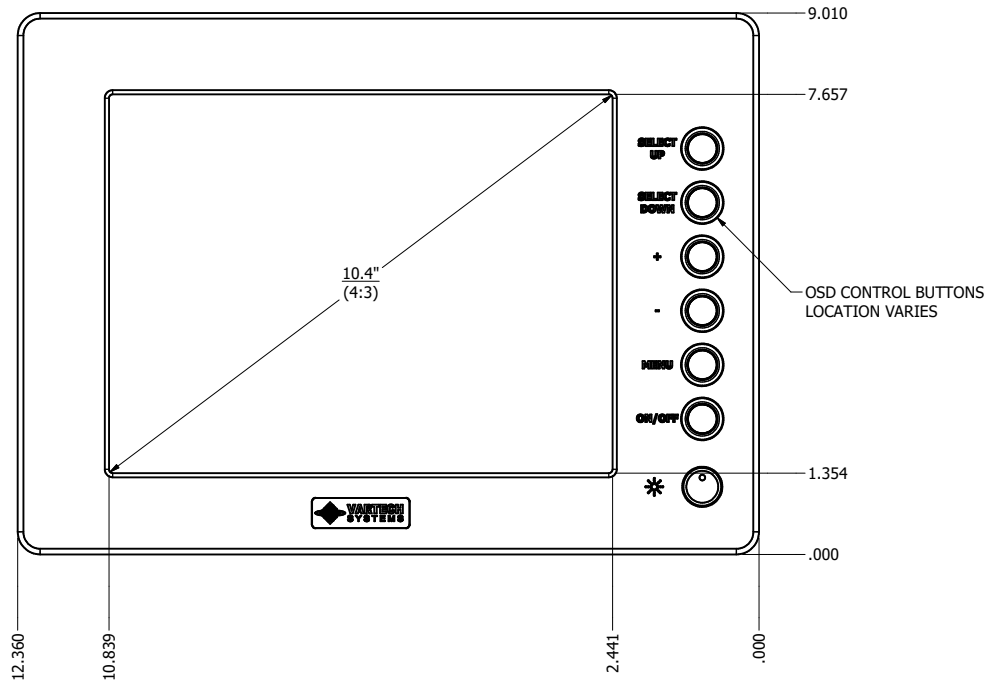

10.4" AW4 DIVERSE MOUNTING (Monitor)

PRELIMINARY DRAWING  
DIMENSIONS ARE SUBJECT TO CHANGE

REVISION HISTORY			
REV	DATE	INITIALS	DESCRIPTION
0	4/12/2021	maw	INITIAL RELEASE

8x #6-32 .44  
FOR ALL-WEATHER STYLE PANEL MOUNT

DRAWN BY: mwitham		4/27/2021		
USE WITH PRODUCT NUMBER				
MATERIAL & FINISH				TITLE
				<b>OUTLINE DRAWING</b> ALL-WEATHER - GEN 4
SHEET	SIZE	PART NUMBER	REV	
2 of 4	D	VTAW4M104aADA	0	
TOLERANCES: .XX=.01 .XXX=.005				