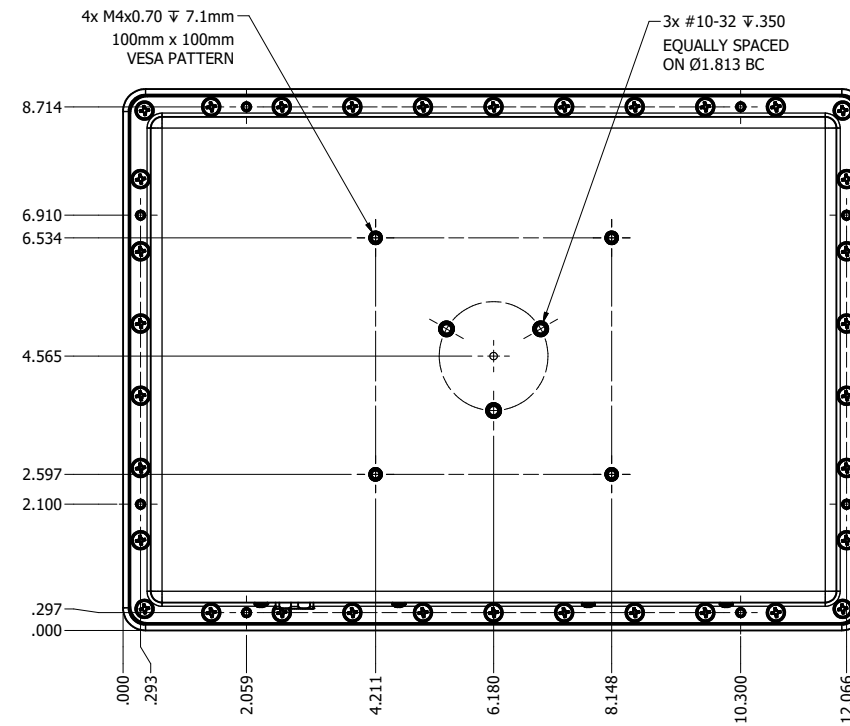

10.4" AW4 DIVERSE MOUNTING (Monitor)

PRELIMINARY DRAWING  
DIMENSIONS ARE SUBJECT TO CHANGE

REVISION HISTORY			
REV	DATE	INITIALS	DESCRIPTION
0	4/12/2021	maw	INITIAL RELEASE

8x #6-32 .44  
FOR ALL-WEATHER STYLE PANEL MOUNT

DRAWN BY: mwitham		4/27/2021		
USE WITH PRODUCT NUMBER				
MATERIAL & FINISH				TITLE
				<b>OUTLINE DRAWING</b> ALL-WEATHER - GEN 4
SHEET	SIZE	PART NUMBER	REV	
2 of 4	D	VTAW4M104aADA	0	
TOLERANCES: .XX=.01 .XXX=.005				