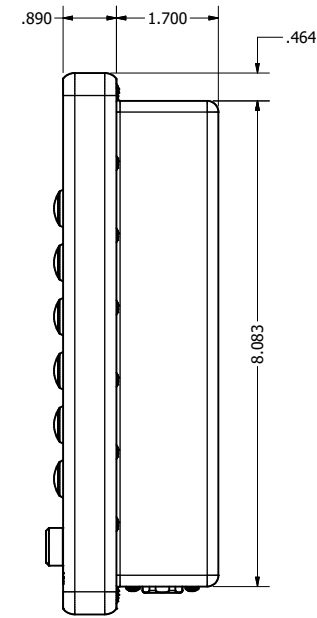

10.4" AW4 DIVERSE MOUNTING (Monitor)

PRELIMINARY DRAWING  
DIMENSIONS ARE SUBJECT TO CHANGE

REVISION HISTORY			
REV	DATE	INITIALS	DESCRIPTION
0	4/12/2021	maw	INITIAL RELEASE

8x #6-32 .44  
FOR ALL-WEATHER STYLE PANEL MOUNT

DRAWN BY: mwitham		4/27/2021		
USE WITH PRODUCT NUMBER				
MATERIAL & FINISH				TITLE
				<b>OUTLINE DRAWING</b> ALL-WEATHER - GEN 4
SHEET	SIZE	PART NUMBER	REV	
2 of 4	D	VTAW4M104aADA	0	
TOLERANCES: .XX=.01 .XXX=.005				