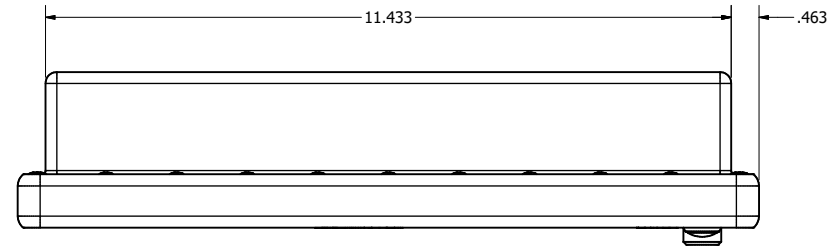

10.4" AW4 DIVERSE MOUNTING (Monitor)

PRELIMINARY DRAWING  
DIMENSIONS ARE SUBJECT TO CHANGE

REVISION HISTORY			
REV	DATE	INITIALS	DESCRIPTION
0	4/12/2021	maw	INITIAL RELEASE

8x #6-32 .44  
FOR ALL-WEATHER STYLE PANEL MOUNT

DRAWN BY: mwitham		4/27/2021		
USE WITH PRODUCT NUMBER				
MATERIAL & FINISH				TITLE
				<b>OUTLINE DRAWING</b> ALL-WEATHER - GEN 4
SHEET	SIZE	PART NUMBER	REV	
2 of 4	D	VTAW4M104aADA	0	
TOLERANCES: .XX=.01 .XXX=.005				