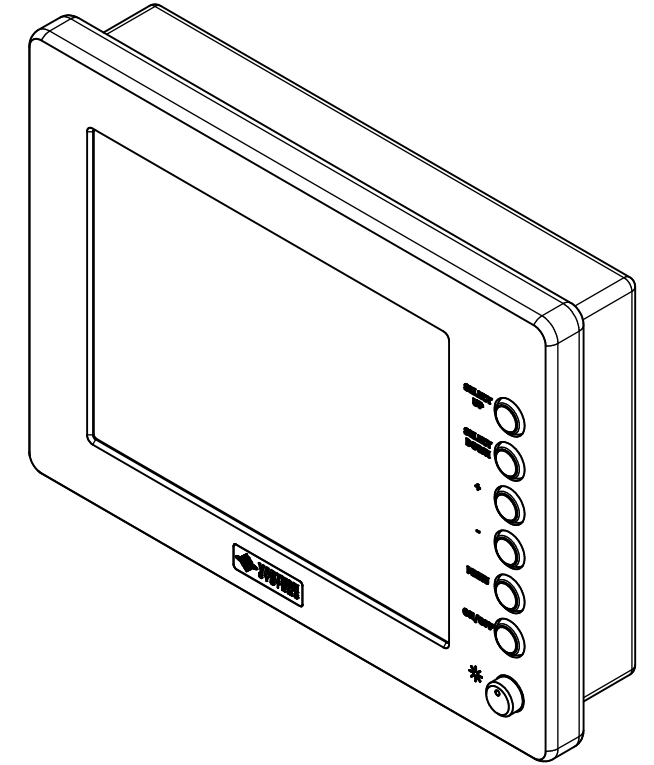

10.4" AW4 DIVERSE MOUNTING (Monitor)

PRELIMINARY DRAWING  
DIMENSIONS ARE SUBJECT TO CHANGE

REVISION HISTORY			
REV	DATE	INITIALS	DESCRIPTION
0	4/12/2021	maw	INITIAL RELEASE

8x #6-32 .44  
FOR ALL-WEATHER STYLE PANEL MOUNT

DRAWN BY: mwitham		4/27/2021		
USE WITH PRODUCT NUMBER				
MATERIAL & FINISH				TITLE
				<b>OUTLINE DRAWING</b> ALL-WEATHER - GEN 4
SHEET	SIZE	PART NUMBER	REV	
2 of 4	D	VTAW4M104aADA	0	
TOLERANCES: .XX=.01 .XXX=.005				