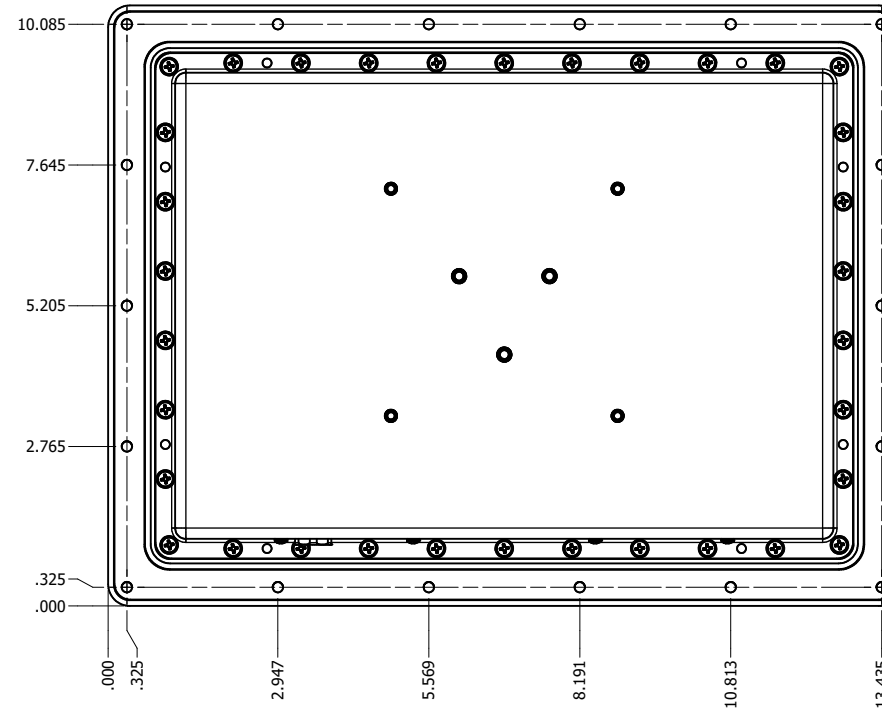

10.4" AW4 CONSOLE MOUNT EXTREME (Monitor)

PRELIMINARY DRAWING  
DIMENSIONS ARE SUBJECT TO CHANGE

REVISION HISTORY			
REV	DATE	INITIALS	DESCRIPTION
0	4/12/2021	maw	INITIAL RELEASE

DRAWN BY: mwitham		4/27/2021		
USE WITH PRODUCT NUMBER				
MATERIAL & FINISH				TITLE
				OUTLINE DRAWING ALL-WEATHER - GEN 4
SHEET	SIZE	PART NUMBER	REV	
4 of 4	D	VTAW4M104aCXA	0	
TOLERANCES: .XX=.01 .XXX=.005				