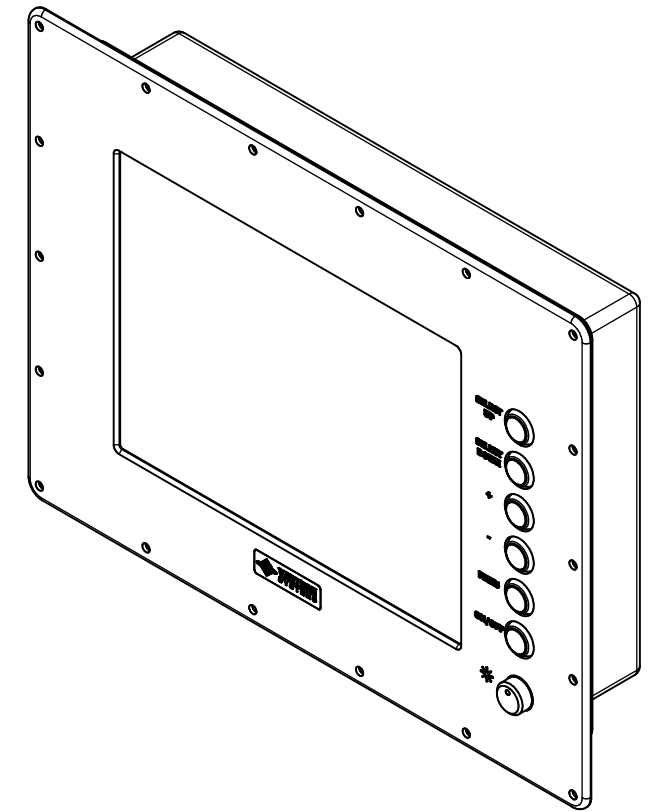

10.4" AW4 CONSOLE MOUNT EXTREME (Monitor)

PRELIMINARY DRAWING  
DIMENSIONS ARE SUBJECT TO CHANGE

REVISION HISTORY			
REV	DATE	INITIALS	DESCRIPTION
0	4/12/2021	maw	INITIAL RELEASE

DRAWN BY: mwitham		4/27/2021		
USE WITH PRODUCT NUMBER				
MATERIAL & FINISH				TITLE
				OUTLINE DRAWING ALL-WEATHER - GEN 4
SHEET	SIZE	PART NUMBER	REV	
4 of 4	D	VTAW4M104aCXA	0	
TOLERANCES: .XX=.01 .XXX=.005				