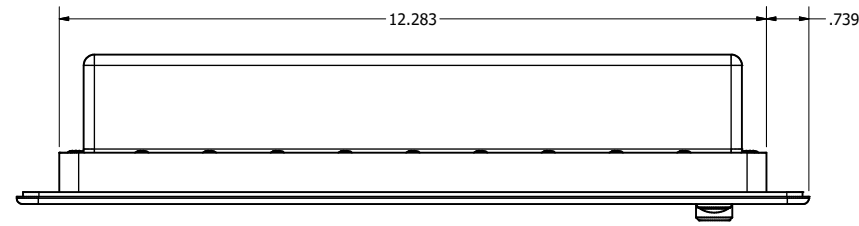

10.4" AW4 CONSOLE MOUNT EXTREME (Monitor)

PRELIMINARY DRAWING  
DIMENSIONS ARE SUBJECT TO CHANGE

REVISION HISTORY			
REV	DATE	INITIALS	DESCRIPTION
0	4/12/2021	maw	INITIAL RELEASE

DRAWN BY: mwitham		4/27/2021		
USE WITH PRODUCT NUMBER				
MATERIAL & FINISH				TITLE
				OUTLINE DRAWING ALL-WEATHER - GEN 4
SHEET	SIZE	PART NUMBER	REV	
4 of 4	D	VTAW4M104aCXA	0	
TOLERANCES: .XX=.01 .XXX=.005				