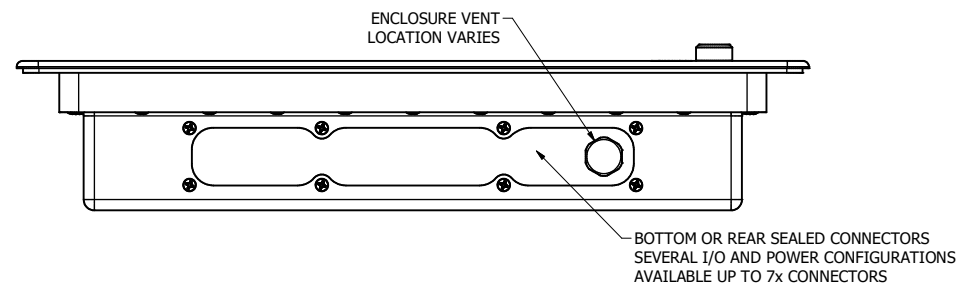

10.4" AW4 CONSOLE MOUNT EXTREME (Monitor)

PRELIMINARY DRAWING  
DIMENSIONS ARE SUBJECT TO CHANGE

REVISION HISTORY			
REV	DATE	INITIALS	DESCRIPTION
0	4/12/2021	maw	INITIAL RELEASE

DRAWN BY: mwitham		4/27/2021		
USE WITH PRODUCT NUMBER				
MATERIAL & FINISH				TITLE
				OUTLINE DRAWING ALL-WEATHER - GEN 4
SHEET	SIZE	PART NUMBER	REV	
4 of 4	D	VTAW4M104aCXA	0	
TOLERANCES: .XX=.01 .XXX=.005				