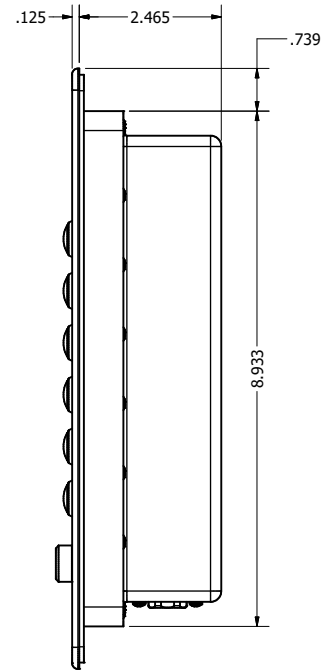

10.4" AW4 CONSOLE MOUNT EXTREME (Monitor)

PRELIMINARY DRAWING  
DIMENSIONS ARE SUBJECT TO CHANGE

REVISION HISTORY			
REV	DATE	INITIALS	DESCRIPTION
0	4/12/2021	maw	INITIAL RELEASE

DRAWN BY: mwitham		4/27/2021		
USE WITH PRODUCT NUMBER				
MATERIAL & FINISH				TITLE
				OUTLINE DRAWING ALL-WEATHER - GEN 4
SHEET	SIZE	PART NUMBER	REV	
4 of 4	D	VTAW4M104aCXA	0	
TOLERANCES: .XX=.01 .XXX=.005				