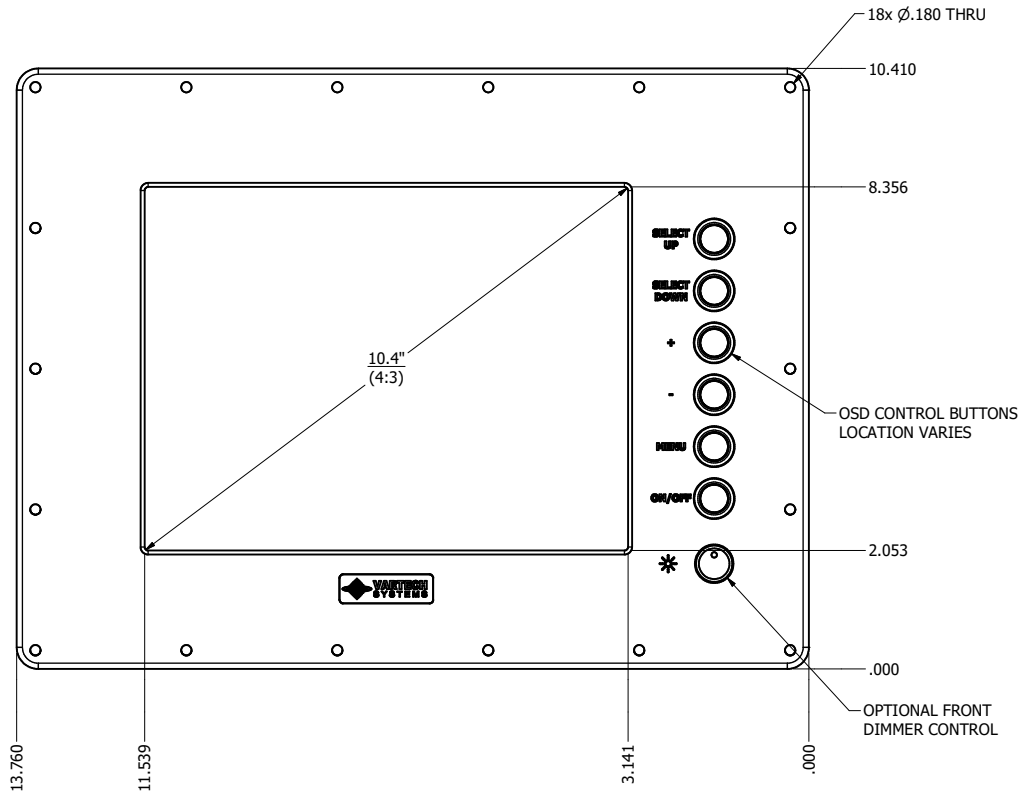

10.4" AW4 CONSOLE MOUNT EXTREME (Monitor)

PRELIMINARY DRAWING  
DIMENSIONS ARE SUBJECT TO CHANGE

REVISION HISTORY			
REV	DATE	INITIALS	DESCRIPTION
0	4/12/2021	maw	INITIAL RELEASE

DRAWN BY: mwitham		4/27/2021		
USE WITH PRODUCT NUMBER				
MATERIAL & FINISH				TITLE
				OUTLINE DRAWING ALL-WEATHER - GEN 4
SHEET	SIZE	PART NUMBER	REV	
4 of 4	D	VTAW4M104aCXA	0	
TOLERANCES: .XX=.01 .XXX=.005				