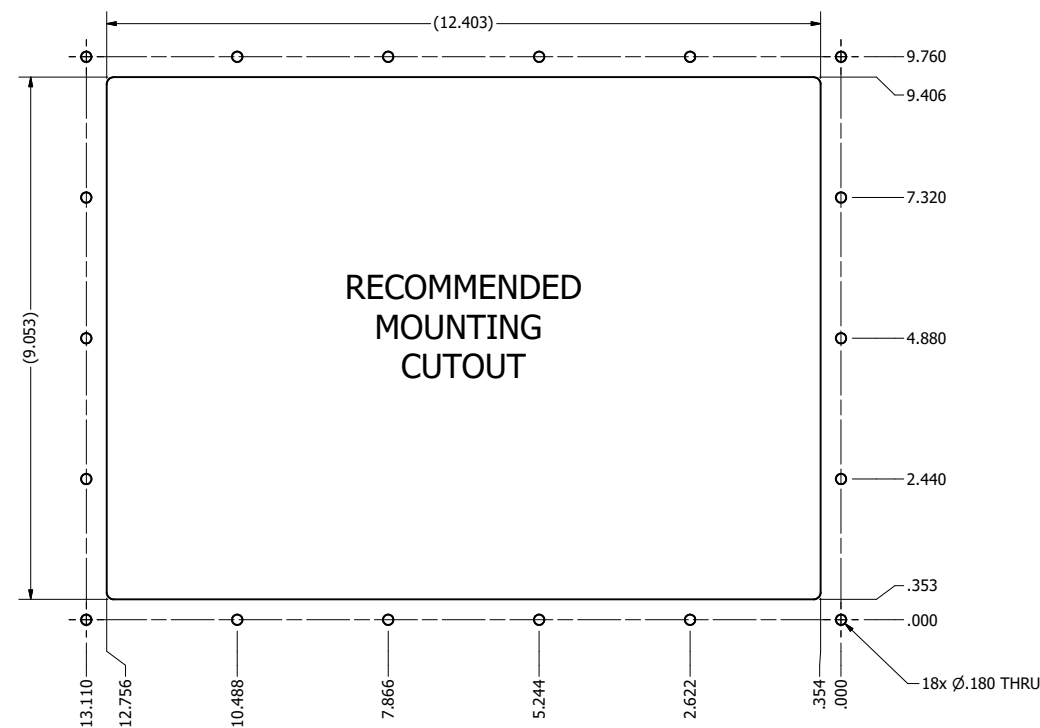

10.4" AW4 CONSOLE MOUNT EXTREME (Monitor)

PRELIMINARY DRAWING  
DIMENSIONS ARE SUBJECT TO CHANGE

REVISION HISTORY			
REV	DATE	INITIALS	DESCRIPTION
0	4/12/2021	maw	INITIAL RELEASE

DRAWN BY: mwitham		4/27/2021		
USE WITH PRODUCT NUMBER				
MATERIAL & FINISH				TITLE
				OUTLINE DRAWING ALL-WEATHER - GEN 4
SHEET	SIZE	PART NUMBER	REV	
4 of 4	D	VTAW4M104aCXA	0	
TOLERANCES: .XX=.01 .XXX=.005				