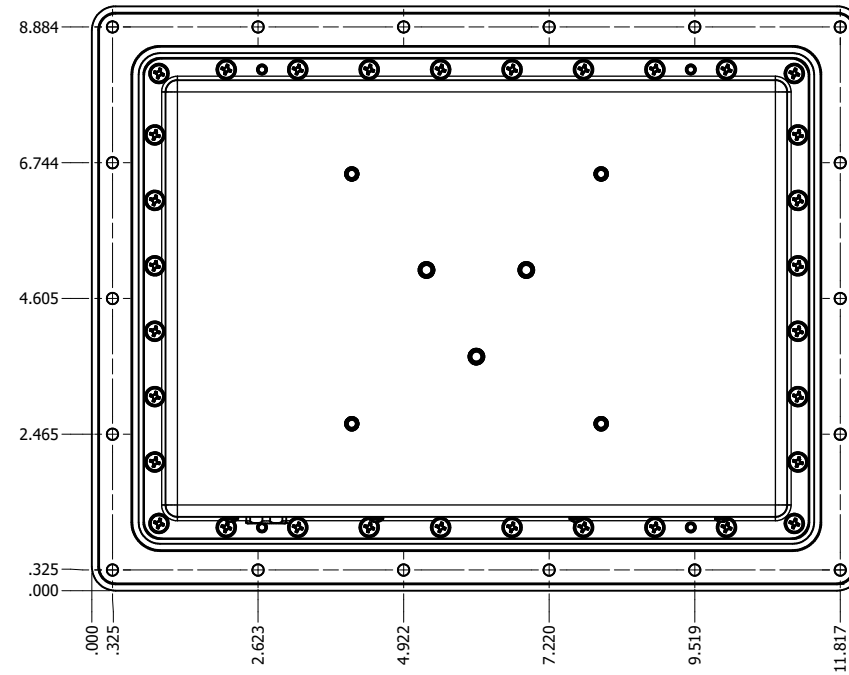

8.4" AW4 DIVERSE MOUNTING (Monitor)

PRELIMINARY DRAWING
DIMENSIONS ARE SUBJECT TO CHANGE

REVISION HISTORY			
REV	DATE	INITIALS	DESCRIPTION
0	4/28/2021	COG	INITIAL RELEASE

DRAWN BY: CGRAY		10/25/2019		
USE WITH PRODUCT NUMBER				
MATERIAL & FINISH				TITLE
				OUTLINE DRAWING ALL-WEATHER - GEN 4
SHEET	SIZE	PART NUMBER	REV	
2 of 4	D	VTAW4M084aADA	0	
TOLERANCES: .XX=-.01 .XXX=-.005				

8.4" AW4 CONSOLE MOUNT EXTREME (Monitor)

PRELIMINARY DRAWING
DIMENSIONS ARE SUBJECT TO CHANGE

REVISION HISTORY			
REV	DATE	INITIALS	DESCRIPTION
0	4/28/2021	COG	INITIAL RELEASE

DRAWN BY: CGRAY		10/25/2019		 VARTECH SYSTEMS INC.
USE WITH PRODUCT NUMBER				
TITLE				OUTLINE DRAWING ALL-WEATHER - GEN 4
MATERIAL & FINISH				
SHEET	SIZE	PART NUMBER	REV	
4 of 4	D	VTAW4M084aCXA	0	
TOLERANCES: .XX=.01 .XXX=.005				