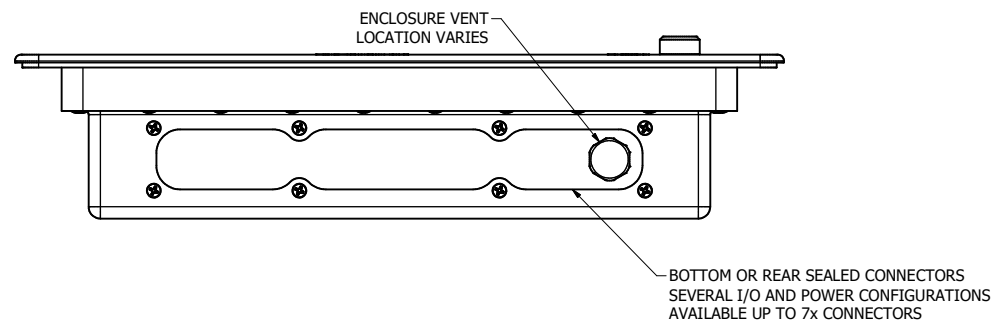

8.4" AW4 DIVERSE MOUNTING (Monitor)

PRELIMINARY DRAWING
DIMENSIONS ARE SUBJECT TO CHANGE

REVISION HISTORY			
REV	DATE	INITIALS	DESCRIPTION
0	4/28/2021	COG	INITIAL RELEASE

DRAWN BY: CGRAY		10/25/2019		
USE WITH PRODUCT NUMBER				
MATERIAL & FINISH				TITLE
				OUTLINE DRAWING ALL-WEATHER - GEN 4
SHEET	SIZE	PART NUMBER	REV	
2 of 4	D	VTAW4M084aADA	0	
TOLERANCES: .XX=-.01 .XXX=-.005				

8.4" AW4 CONSOLE MOUNT EXTREME (Monitor)

PRELIMINARY DRAWING
DIMENSIONS ARE SUBJECT TO CHANGE

REVISION HISTORY			
REV	DATE	INITIALS	DESCRIPTION
0	4/28/2021	COG	INITIAL RELEASE

DRAWN BY: CGRAY		10/25/2019		 VARTECH SYSTEMS INC.
USE WITH PRODUCT NUMBER				
TITLE				OUTLINE DRAWING ALL-WEATHER - GEN 4
MATERIAL & FINISH				
SHEET	SIZE	PART NUMBER	REV	
4 of 4	D	VTAW4M084aCXA	0	
TOLERANCES: .XX=.01 .XXX=.005				