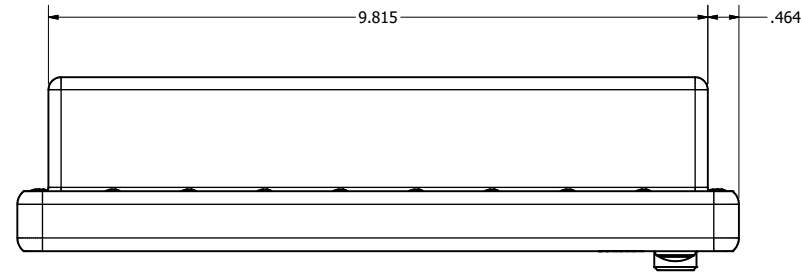

8.4" AW4 DIVERSE MOUNTING (Monitor)

PRELIMINARY DRAWING
DIMENSIONS ARE SUBJECT TO CHANGE

REVISION HISTORY			
REV	DATE	INITIALS	DESCRIPTION
0	4/28/2021	COG	INITIAL RELEASE

DRAWN BY: CGRAY		10/25/2019		
USE WITH PRODUCT NUMBER				
MATERIAL & FINISH				TITLE
				OUTLINE DRAWING ALL-WEATHER - GEN 4
SHEET	SIZE	PART NUMBER	REV	
2 of 4	D	VTAW4M084aADA	0	
TOLERANCES: .XX=-.01 .XXX=-.005				

8.4" AW4 CONSOLE MOUNT EXTREME (Monitor)

PRELIMINARY DRAWING
DIMENSIONS ARE SUBJECT TO CHANGE

REVISION HISTORY			
REV	DATE	INITIALS	DESCRIPTION
0	4/28/2021	COG	INITIAL RELEASE

DRAWN BY: CGRAY		10/25/2019		 VARTECH SYSTEMS INC.
USE WITH PRODUCT NUMBER				
TITLE				OUTLINE DRAWING ALL-WEATHER - GEN 4
MATERIAL & FINISH				
SHEET	SIZE	PART NUMBER	REV	
4 of 4	D	VTAW4M084aCXA	0	
TOLERANCES: .XX=.01 .XXX=.005				