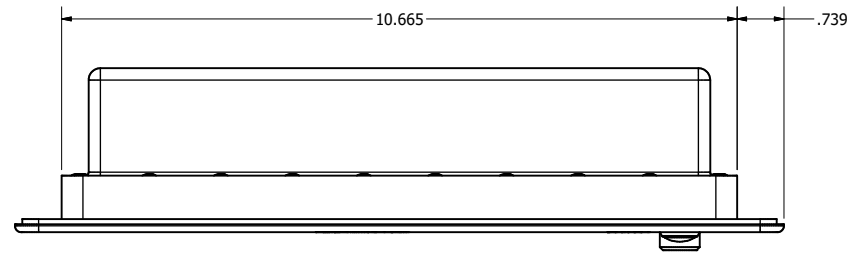

8.4" AW4 DIVERSE MOUNTING (Monitor)

PRELIMINARY DRAWING
DIMENSIONS ARE SUBJECT TO CHANGE

REVISION HISTORY			
REV	DATE	INITIALS	DESCRIPTION
0	4/28/2021	COG	INITIAL RELEASE

DRAWN BY: CGRAY		10/25/2019		
USE WITH PRODUCT NUMBER				
MATERIAL & FINISH				TITLE
				OUTLINE DRAWING ALL-WEATHER - GEN 4
SHEET	SIZE	PART NUMBER	REV	
2 of 4	D	VTAW4M084aADA	0	
TOLERANCES: .XX=-.01 .XXX=-.005				

8.4" AW4 CONSOLE MOUNT EXTREME (Monitor)

PRELIMINARY DRAWING
DIMENSIONS ARE SUBJECT TO CHANGE

REVISION HISTORY			
REV	DATE	INITIALS	DESCRIPTION
0	4/28/2021	COG	INITIAL RELEASE

DRAWN BY: CGRAY		10/25/2019		 VARTECH SYSTEMS INC.
USE WITH PRODUCT NUMBER				
TITLE				OUTLINE DRAWING ALL-WEATHER - GEN 4
MATERIAL & FINISH				
SHEET	SIZE	PART NUMBER	REV	
4 of 4	D	VTAW4M084aCXA	0	
TOLERANCES: .XX=.01 .XXX=.005				