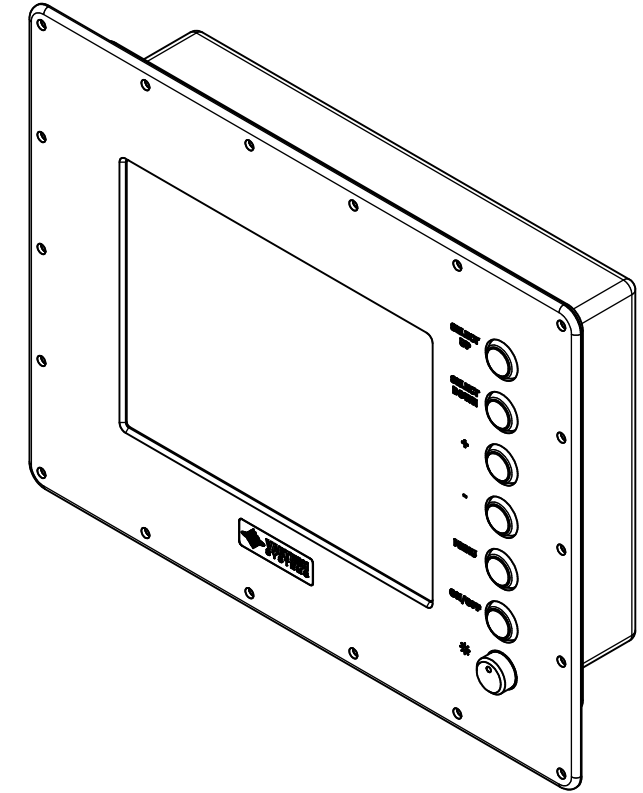

8.4" AW4 DIVERSE MOUNTING (Monitor)

PRELIMINARY DRAWING
DIMENSIONS ARE SUBJECT TO CHANGE

REVISION HISTORY			
REV	DATE	INITIALS	DESCRIPTION
0	4/28/2021	COG	INITIAL RELEASE

DRAWN BY: CGRAY		10/25/2019		
USE WITH PRODUCT NUMBER				
MATERIAL & FINISH				TITLE
				OUTLINE DRAWING ALL-WEATHER - GEN 4
SHEET	SIZE	PART NUMBER	REV	
2 of 4	D	VTAW4M084aADA	0	
TOLERANCES: .XX=-.01 .XXX=-.005				

8.4" AW4 CONSOLE MOUNT EXTREME (Monitor)

PRELIMINARY DRAWING
DIMENSIONS ARE SUBJECT TO CHANGE

REVISION HISTORY			
REV	DATE	INITIALS	DESCRIPTION
0	4/28/2021	COG	INITIAL RELEASE

DRAWN BY: CGRAY		10/25/2019		 VARTECH SYSTEMS INC.
USE WITH PRODUCT NUMBER				
TITLE				OUTLINE DRAWING ALL-WEATHER - GEN 4
MATERIAL & FINISH				
SHEET	SIZE	PART NUMBER	REV	
4 of 4	D	VTAW4M084aCXA	0	
TOLERANCES: .XX=.01 .XXX=.005				