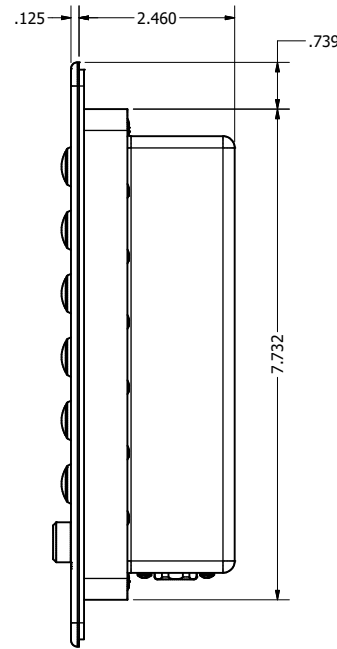

8.4" AW4 DIVERSE MOUNTING (Monitor)

PRELIMINARY DRAWING
DIMENSIONS ARE SUBJECT TO CHANGE

REVISION HISTORY			
REV	DATE	INITIALS	DESCRIPTION
0	4/28/2021	COG	INITIAL RELEASE

DRAWN BY: CGRAY		10/25/2019		
USE WITH PRODUCT NUMBER				
MATERIAL & FINISH				TITLE
				OUTLINE DRAWING ALL-WEATHER - GEN 4
SHEET	SIZE	PART NUMBER	REV	
2 of 4	D	VTAW4M084aADA	0	
TOLERANCES: .XX=-.01 .XXX=-.005				

8.4" AW4 CONSOLE MOUNT EXTREME (Monitor)

PRELIMINARY DRAWING
DIMENSIONS ARE SUBJECT TO CHANGE

REVISION HISTORY			
REV	DATE	INITIALS	DESCRIPTION
0	4/28/2021	COG	INITIAL RELEASE

DRAWN BY: CGRAY		10/25/2019		 VARTECH SYSTEMS INC.
USE WITH PRODUCT NUMBER				
TITLE				OUTLINE DRAWING ALL-WEATHER - GEN 4
MATERIAL & FINISH				
SHEET	SIZE	PART NUMBER	REV	
4 of 4	D	VTAW4M084aCXA	0	
TOLERANCES: .XX=.01 .XXX=.005				