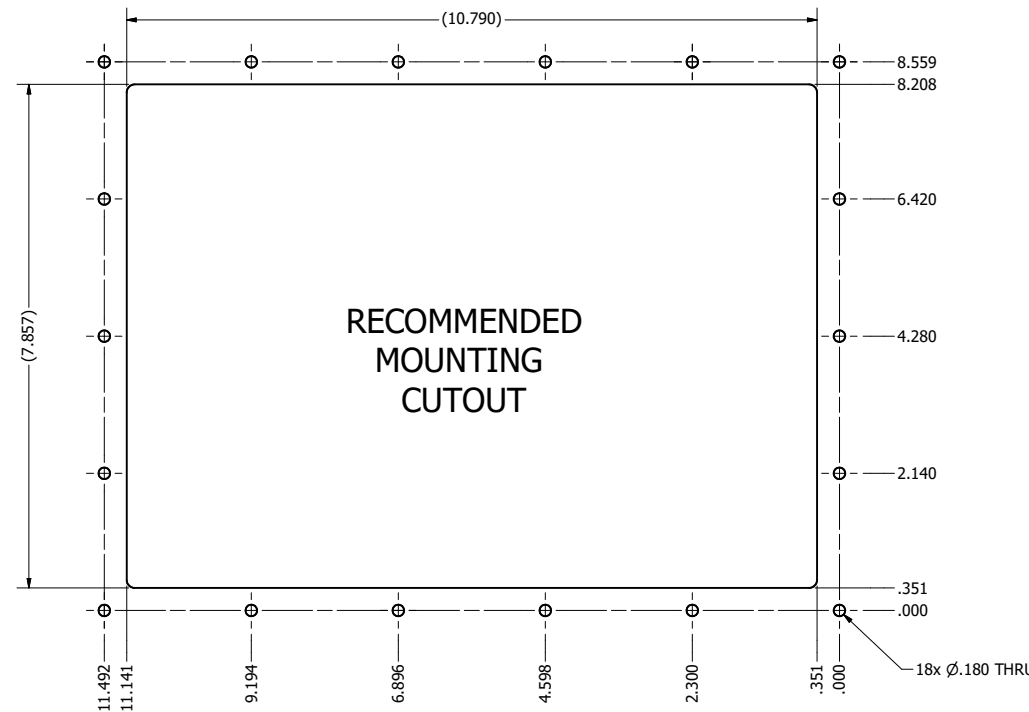

8.4" AW4 DIVERSE MOUNTING (Monitor)

PRELIMINARY DRAWING
DIMENSIONS ARE SUBJECT TO CHANGE

REVISION HISTORY			
REV	DATE	INITIALS	DESCRIPTION
0	4/28/2021	COG	INITIAL RELEASE

DRAWN BY: CGRAY		10/25/2019		
USE WITH PRODUCT NUMBER				
MATERIAL & FINISH				TITLE
				OUTLINE DRAWING ALL-WEATHER - GEN 4
SHEET	SIZE	PART NUMBER	REV	
2 of 4	D	VTAW4M084aADA	0	
TOLERANCES: .XX=-.01 .XXX=-.005				

8.4" AW4 CONSOLE MOUNT EXTREME (Monitor)

PRELIMINARY DRAWING
DIMENSIONS ARE SUBJECT TO CHANGE

REVISION HISTORY			
REV	DATE	INITIALS	DESCRIPTION
0	4/28/2021	COG	INITIAL RELEASE

DRAWN BY: CGRAY		10/25/2019		 VARTECH SYSTEMS INC.
USE WITH PRODUCT NUMBER				
TITLE				OUTLINE DRAWING ALL-WEATHER - GEN 4
MATERIAL & FINISH				
SHEET	SIZE	PART NUMBER	REV	
4 of 4	D	VTAW4M084aCXA	0	
TOLERANCES: .XX=.01 .XXX=.005				