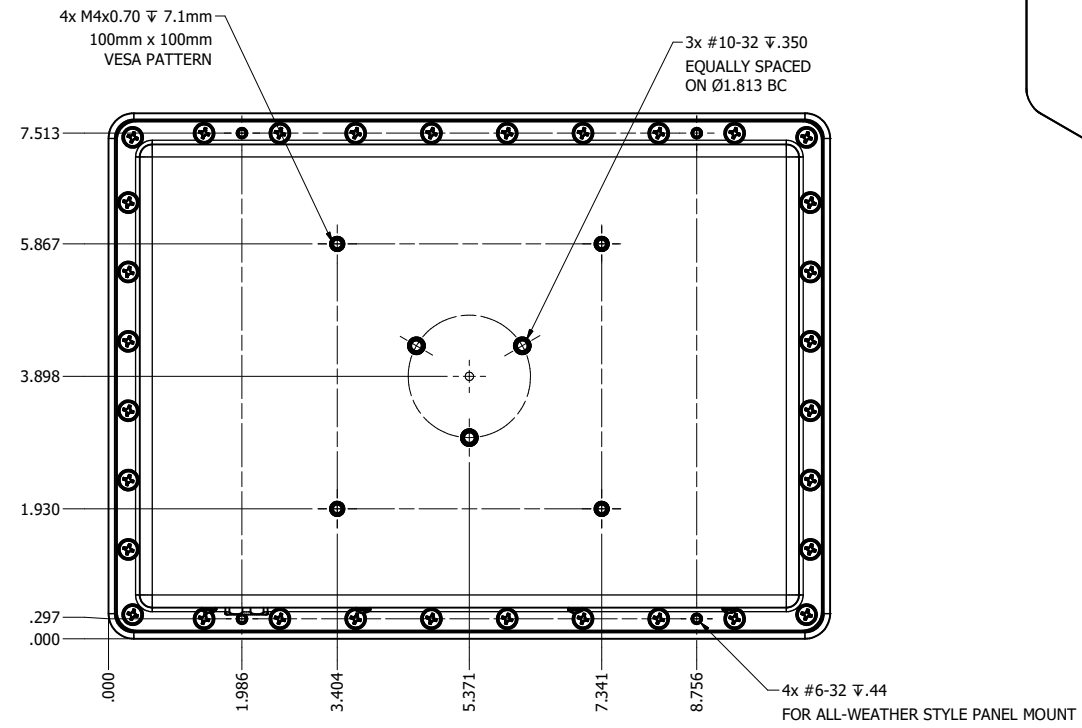

8.4" AW4 DIVERSE MOUNTING (Monitor)

PRELIMINARY DRAWING
DIMENSIONS ARE SUBJECT TO CHANGE

REVISION HISTORY			
REV	DATE	INITIALS	DESCRIPTION
0	4/28/2021	COG	INITIAL RELEASE

DRAWN BY: CGRAY		10/25/2019		
USE WITH PRODUCT NUMBER				
MATERIAL & FINISH				TITLE
				OUTLINE DRAWING ALL-WEATHER - GEN 4
SHEET	SIZE	PART NUMBER	REV	
2 of 4	D	VTAW4M084aADA	0	
TOLERANCES: .XX=-.01 .XXX=-.005				

8.4" AW4 CONSOLE MOUNT EXTREME (Monitor)

PRELIMINARY DRAWING
DIMENSIONS ARE SUBJECT TO CHANGE

REVISION HISTORY			
REV	DATE	INITIALS	DESCRIPTION
0	4/28/2021	COG	INITIAL RELEASE

DRAWN BY: CGRAY		10/25/2019		 VARTECH SYSTEMS INC.
USE WITH PRODUCT NUMBER				
TITLE				OUTLINE DRAWING ALL-WEATHER - GEN 4
MATERIAL & FINISH				
SHEET	SIZE	PART NUMBER	REV	
4 of 4	D	VTAW4M084aCXA	0	
TOLERANCES: .XX=.01 .XXX=.005				