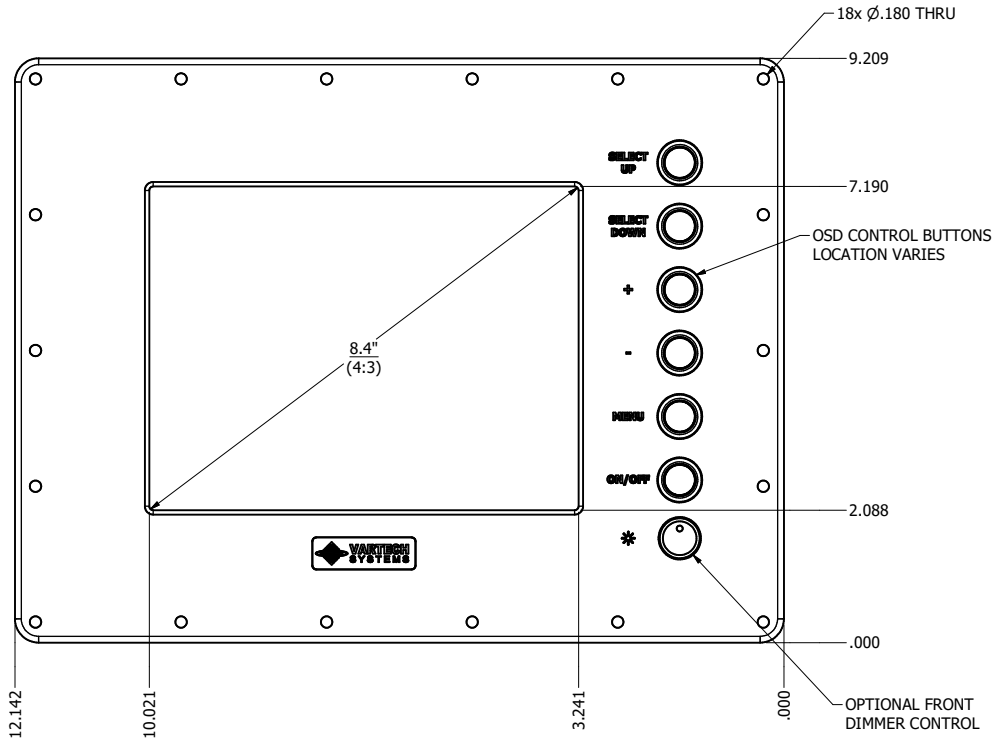

8.4" AW4 DIVERSE MOUNTING (Monitor)

PRELIMINARY DRAWING
DIMENSIONS ARE SUBJECT TO CHANGE

REVISION HISTORY			
REV	DATE	INITIALS	DESCRIPTION
0	4/28/2021	COG	INITIAL RELEASE

DRAWN BY: CGRAY		10/25/2019		
USE WITH PRODUCT NUMBER				
MATERIAL & FINISH				TITLE
				OUTLINE DRAWING ALL-WEATHER - GEN 4
SHEET	SIZE	PART NUMBER	REV	
2 of 4	D	VTAW4M084aADA	0	
TOLERANCES: .XX=-.01 .XXX=-.005				

8.4" AW4 CONSOLE MOUNT EXTREME (Monitor)

PRELIMINARY DRAWING
DIMENSIONS ARE SUBJECT TO CHANGE

REVISION HISTORY			
REV	DATE	INITIALS	DESCRIPTION
0	4/28/2021	COG	INITIAL RELEASE

DRAWN BY: CGRAY		10/25/2019		 VARTECH SYSTEMS INC.
USE WITH PRODUCT NUMBER				
TITLE				OUTLINE DRAWING ALL-WEATHER - GEN 4
MATERIAL & FINISH				
SHEET	SIZE	PART NUMBER	REV	
4 of 4	D	VTAW4M084aCXA	0	
TOLERANCES: .XX=.01 .XXX=.005				