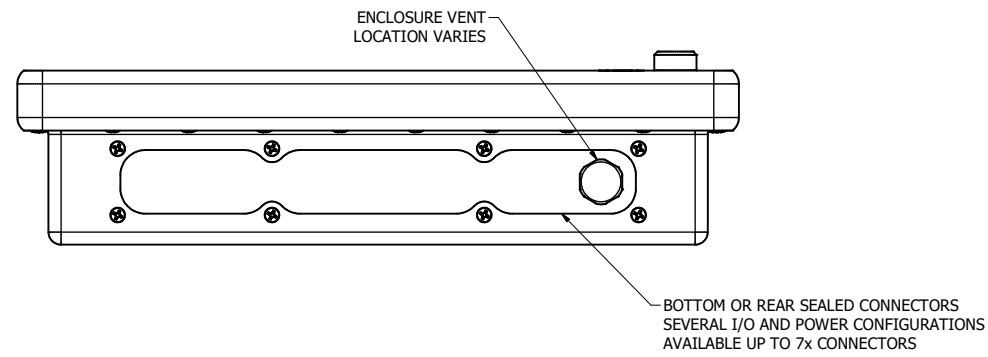

8.4" AW4 DIVERSE MOUNTING (Monitor)

PRELIMINARY DRAWING
DIMENSIONS ARE SUBJECT TO CHANGE

REVISION HISTORY			
REV	DATE	INITIALS	DESCRIPTION
0	4/28/2021	COG	INITIAL RELEASE

DRAWN BY: CGRAY		10/25/2019		
USE WITH PRODUCT NUMBER				
MATERIAL & FINISH				TITLE
				OUTLINE DRAWING ALL-WEATHER - GEN 4
SHEET	SIZE	PART NUMBER	REV	
2 of 4	D	VTAW4M084aADA	0	
TOLERANCES: .XX=-.01 .XXX=-.005				

8.4" AW4 CONSOLE MOUNT EXTREME (Monitor)

PRELIMINARY DRAWING
DIMENSIONS ARE SUBJECT TO CHANGE

REVISION HISTORY			
REV	DATE	INITIALS	DESCRIPTION
0	4/28/2021	COG	INITIAL RELEASE

DRAWN BY: CGRAY		10/25/2019		 VARTECH SYSTEMS INC.
USE WITH PRODUCT NUMBER				
TITLE				OUTLINE DRAWING ALL-WEATHER - GEN 4
MATERIAL & FINISH				
SHEET	SIZE	PART NUMBER	REV	
4 of 4	D	VTAW4M084aCXA	0	
TOLERANCES: .XX=.01 .XXX=.005				