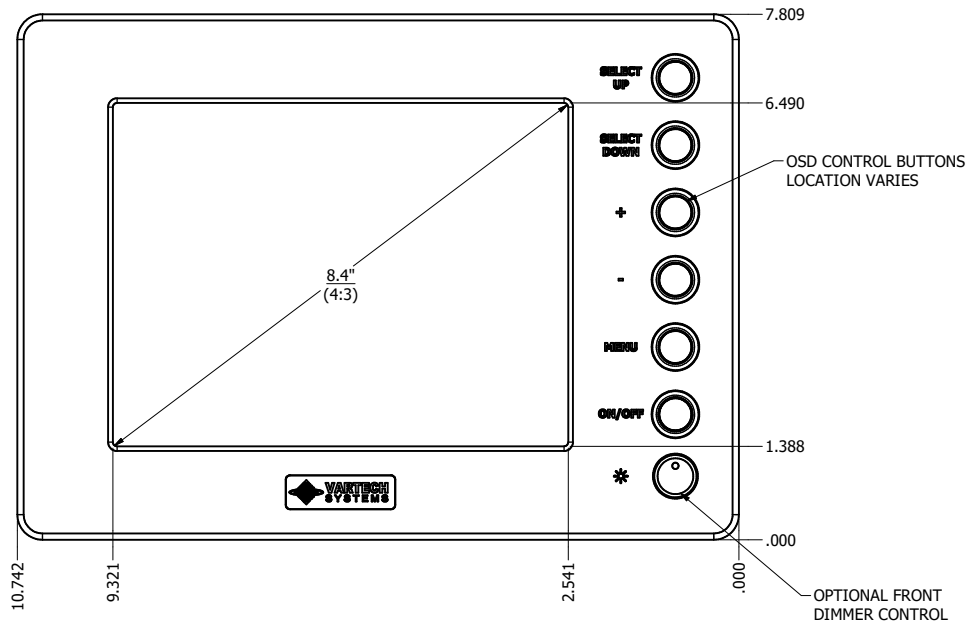

8.4" AW4 DIVERSE MOUNTING (Monitor)

PRELIMINARY DRAWING
DIMENSIONS ARE SUBJECT TO CHANGE

REVISION HISTORY			
REV	DATE	INITIALS	DESCRIPTION
0	4/28/2021	COG	INITIAL RELEASE

DRAWN BY: CGRAY		10/25/2019		
USE WITH PRODUCT NUMBER				
MATERIAL & FINISH				TITLE
				OUTLINE DRAWING ALL-WEATHER - GEN 4
SHEET	SIZE	PART NUMBER	REV	
2 of 4	D	VTAW4M084aADA	0	
TOLERANCES: .XX=-.01 .XXX=-.005				

8.4" AW4 CONSOLE MOUNT EXTREME (Monitor)

PRELIMINARY DRAWING
DIMENSIONS ARE SUBJECT TO CHANGE

REVISION HISTORY			
REV	DATE	INITIALS	DESCRIPTION
0	4/28/2021	COG	INITIAL RELEASE

DRAWN BY: CGRAY		10/25/2019		 VARTECH SYSTEMS INC.
USE WITH PRODUCT NUMBER				
TITLE				OUTLINE DRAWING ALL-WEATHER - GEN 4
MATERIAL & FINISH				
SHEET	SIZE	PART NUMBER	REV	
4 of 4	D	VTAW4M084aCXA	0	
TOLERANCES: .XX=.01 .XXX=.005				