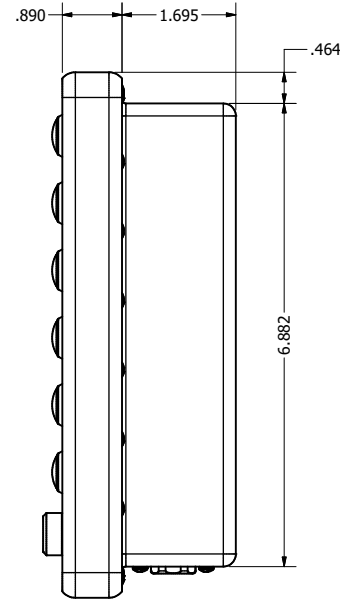

8.4" AW4 DIVERSE MOUNTING (Monitor)

PRELIMINARY DRAWING
DIMENSIONS ARE SUBJECT TO CHANGE

REVISION HISTORY			
REV	DATE	INITIALS	DESCRIPTION
0	4/28/2021	COG	INITIAL RELEASE

DRAWN BY: CGRAY		10/25/2019		
USE WITH PRODUCT NUMBER				
MATERIAL & FINISH				TITLE
				OUTLINE DRAWING ALL-WEATHER - GEN 4
SHEET	SIZE	PART NUMBER	REV	
2 of 4	D	VTAW4M084aADA	0	
TOLERANCES: .XX=-.01 .XXX=-.005				

8.4" AW4 CONSOLE MOUNT EXTREME (Monitor)

PRELIMINARY DRAWING
DIMENSIONS ARE SUBJECT TO CHANGE

REVISION HISTORY			
REV	DATE	INITIALS	DESCRIPTION
0	4/28/2021	COG	INITIAL RELEASE

DRAWN BY: CGRAY		10/25/2019		 VARTECH SYSTEMS INC.
USE WITH PRODUCT NUMBER				
TITLE				OUTLINE DRAWING ALL-WEATHER - GEN 4
MATERIAL & FINISH				
SHEET	SIZE	PART NUMBER	REV	
4 of 4	D	VTAW4M084aCXA	0	
TOLERANCES: .XX=.01 .XXX=.005				