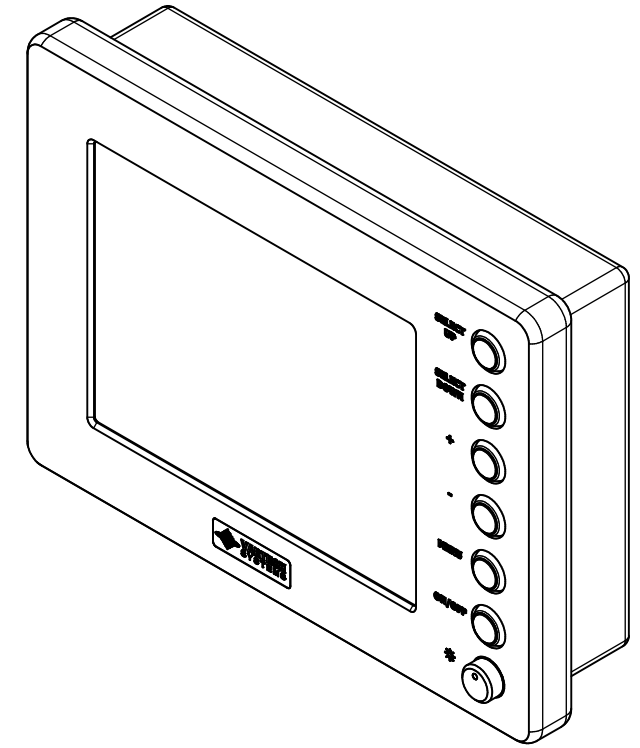

8.4" AW4 DIVERSE MOUNTING (Monitor)

PRELIMINARY DRAWING
DIMENSIONS ARE SUBJECT TO CHANGE

REVISION HISTORY			
REV	DATE	INITIALS	DESCRIPTION
0	4/28/2021	COG	INITIAL RELEASE

DRAWN BY: CGRAY		10/25/2019		
USE WITH PRODUCT NUMBER				
MATERIAL & FINISH				TITLE
				OUTLINE DRAWING ALL-WEATHER - GEN 4
SHEET	SIZE	PART NUMBER	REV	
2 of 4	D	VTAW4M084aADA	0	
TOLERANCES: .XX=-.01 .XXX=-.005				

8.4" AW4 CONSOLE MOUNT EXTREME (Monitor)

PRELIMINARY DRAWING
DIMENSIONS ARE SUBJECT TO CHANGE

REVISION HISTORY			
REV	DATE	INITIALS	DESCRIPTION
0	4/28/2021	COG	INITIAL RELEASE

DRAWN BY: CGRAY		10/25/2019		 VARTECH SYSTEMS INC.
USE WITH PRODUCT NUMBER				
TITLE				OUTLINE DRAWING ALL-WEATHER - GEN 4
MATERIAL & FINISH				
SHEET	SIZE	PART NUMBER	REV	
4 of 4	D	VTAW4M084aCXA	0	
TOLERANCES: .XX=.01 .XXX=.005				