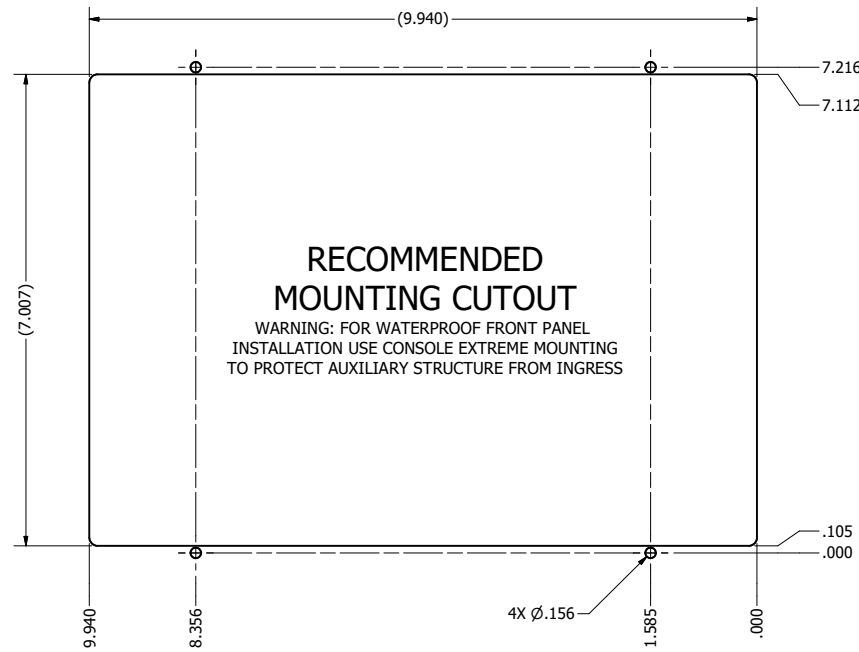

8.4" AW4 DIVERSE MOUNTING (Monitor)

PRELIMINARY DRAWING
DIMENSIONS ARE SUBJECT TO CHANGE

REVISION HISTORY			
REV	DATE	INITIALS	DESCRIPTION
0	4/28/2021	COG	INITIAL RELEASE

DRAWN BY: CGRAY		10/25/2019		
USE WITH PRODUCT NUMBER				
MATERIAL & FINISH				TITLE
				OUTLINE DRAWING ALL-WEATHER - GEN 4
SHEET	SIZE	PART NUMBER	REV	
2 of 4	D	VTAW4M084aADA	0	
TOLERANCES: .XX=-.01 .XXX=-.005				

8.4" AW4 CONSOLE MOUNT EXTREME (Monitor)

PRELIMINARY DRAWING
DIMENSIONS ARE SUBJECT TO CHANGE

REVISION HISTORY			
REV	DATE	INITIALS	DESCRIPTION
0	4/28/2021	COG	INITIAL RELEASE

DRAWN BY: CGRAY		10/25/2019		 VARTECH SYSTEMS INC.
USE WITH PRODUCT NUMBER				
TITLE				OUTLINE DRAWING ALL-WEATHER - GEN 4
MATERIAL & FINISH				
SHEET	SIZE	PART NUMBER	REV	
4 of 4	D	VTAW4M084aCXA	0	
TOLERANCES: .XX=.01 .XXX=.005				