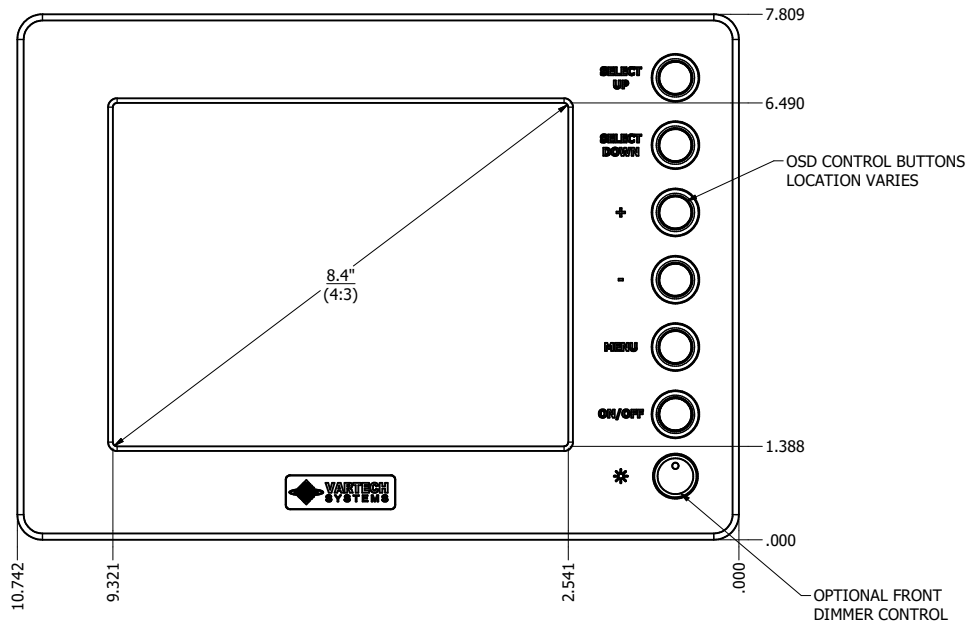

8.4" AW4 DIVERSE MOUNTING (Monitor)

PRELIMINARY DRAWING
DIMENSIONS ARE SUBJECT TO CHANGE

REVISION HISTORY			
REV	DATE	INITIALS	DESCRIPTION
0	4/28/2021	COG	INITIAL RELEASE

DRAWN BY: CGRAY		10/25/2019		
USE WITH PRODUCT NUMBER				
MATERIAL & FINISH				TITLE
				OUTLINE DRAWING ALL-WEATHER - GEN 4
SHEET	SIZE	PART NUMBER	REV	
2 of 4	D	VTAW4M084aADA	0	
TOLERANCES: .XX=.01 .XXX=.005				