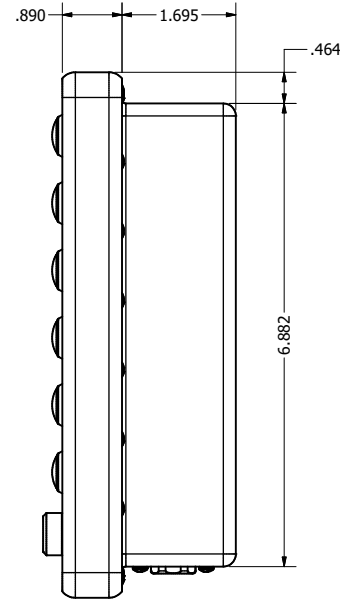

8.4" AW4 DIVERSE MOUNTING (Monitor)

PRELIMINARY DRAWING
DIMENSIONS ARE SUBJECT TO CHANGE

REVISION HISTORY			
REV	DATE	INITIALS	DESCRIPTION
0	4/28/2021	COG	INITIAL RELEASE

DRAWN BY: CGRAY		10/25/2019		
USE WITH PRODUCT NUMBER				
MATERIAL & FINISH				TITLE
				OUTLINE DRAWING ALL-WEATHER - GEN 4
SHEET	SIZE	PART NUMBER	REV	
2 of 4	D	VTAW4M084aADA	0	
TOLERANCES: .XX=.01 .XXX=.005				