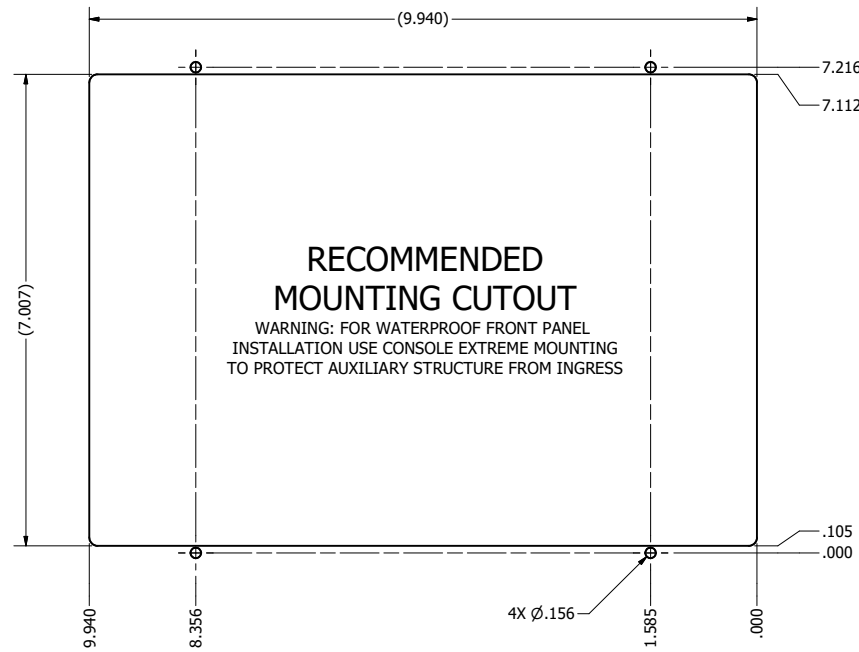

8.4" AW4 DIVERSE MOUNTING (Monitor)

PRELIMINARY DRAWING
DIMENSIONS ARE SUBJECT TO CHANGE

REVISION HISTORY			
REV	DATE	INITIALS	DESCRIPTION
0	4/28/2021	COG	INITIAL RELEASE

DRAWN BY: CGRAY		10/25/2019		
USE WITH PRODUCT NUMBER				
MATERIAL & FINISH				TITLE
				OUTLINE DRAWING ALL-WEATHER - GEN 4
SHEET	SIZE	PART NUMBER	REV	
2 of 4	D	VTAW4M084aADA	0	
TOLERANCES: .XX=.01 .XXX=.005				