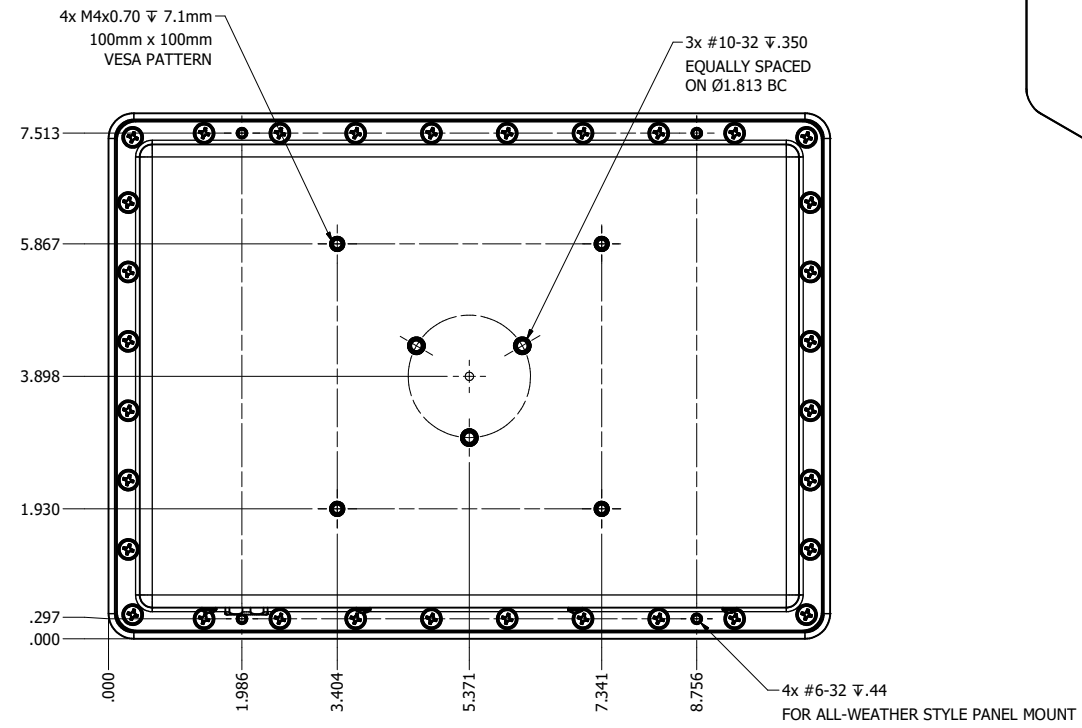

8.4" AW4 DIVERSE MOUNTING (Monitor)

PRELIMINARY DRAWING
DIMENSIONS ARE SUBJECT TO CHANGE

REVISION HISTORY			
REV	DATE	INITIALS	DESCRIPTION
0	4/28/2021	COG	INITIAL RELEASE

DRAWN BY: CGRAY		10/25/2019		
USE WITH PRODUCT NUMBER				
MATERIAL & FINISH				TITLE
				OUTLINE DRAWING ALL-WEATHER - GEN 4
SHEET	SIZE	PART NUMBER	REV	
2 of 4	D	VTAW4M084aADA	0	
TOLERANCES: .XX=.01 .XXX=.005				