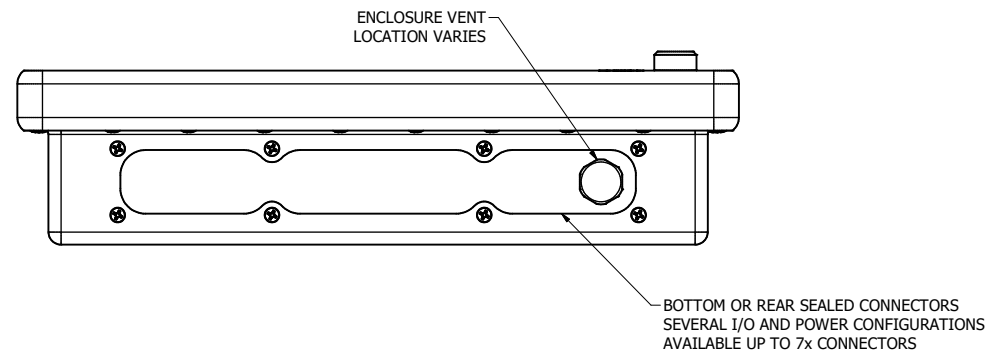

8.4" AW4 DIVERSE MOUNTING (Monitor)

PRELIMINARY DRAWING
DIMENSIONS ARE SUBJECT TO CHANGE

REVISION HISTORY			
REV	DATE	INITIALS	DESCRIPTION
0	4/28/2021	COG	INITIAL RELEASE

DRAWN BY: CGRAY		10/25/2019		
USE WITH PRODUCT NUMBER				
MATERIAL & FINISH				TITLE
				OUTLINE DRAWING ALL-WEATHER - GEN 4
SHEET	SIZE	PART NUMBER	REV	
2 of 4	D	VTAW4M084aADA	0	
TOLERANCES: .XX=.01 .XXX=.005				