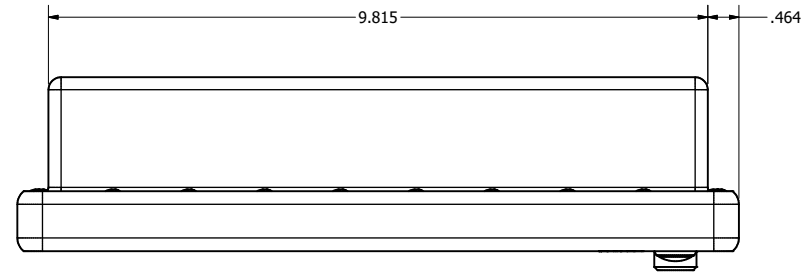

8.4" AW4 DIVERSE MOUNTING (Monitor)

PRELIMINARY DRAWING
DIMENSIONS ARE SUBJECT TO CHANGE

REVISION HISTORY			
REV	DATE	INITIALS	DESCRIPTION
0	4/28/2021	COG	INITIAL RELEASE

DRAWN BY: CGRAY		10/25/2019		
USE WITH PRODUCT NUMBER				
MATERIAL & FINISH				TITLE
				OUTLINE DRAWING ALL-WEATHER - GEN 4
SHEET	SIZE	PART NUMBER	REV	
2 of 4	D	VTAW4M084aADA	0	
TOLERANCES: .XX=.01 .XXX=.005				