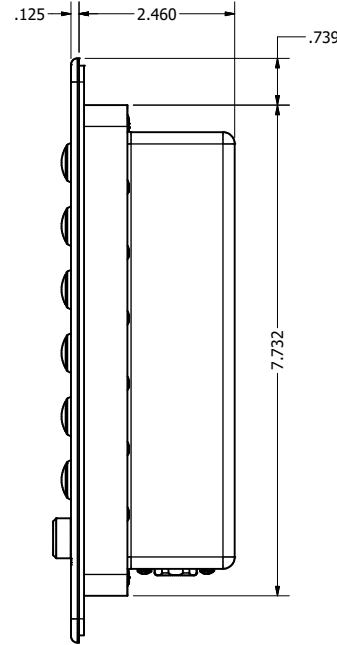

8.4" AW4 CONSOLE MOUNT EXTREME (Monitor)

PRELIMINARY DRAWING  
DIMENSIONS ARE SUBJECT TO CHANGE

REVISION HISTORY			
REV	DATE	INITIALS	DESCRIPTION
0	4/28/2021	COG	INITIAL RELEASE

DRAWN BY: CGRAY		10/25/2019		 <b>VARTECH</b> SYSTEMS INC.
USE WITH PRODUCT NUMBER				
MATERIAL & FINISH				TITLE
				<b>OUTLINE DRAWING</b> ALL-WEATHER - GEN 4
SHEET	SIZE	PART NUMBER	REV	
4 of 4	D	VTAW4M084aCXA	0	
TOLERANCES: .XX=.01 .XXX=.005				