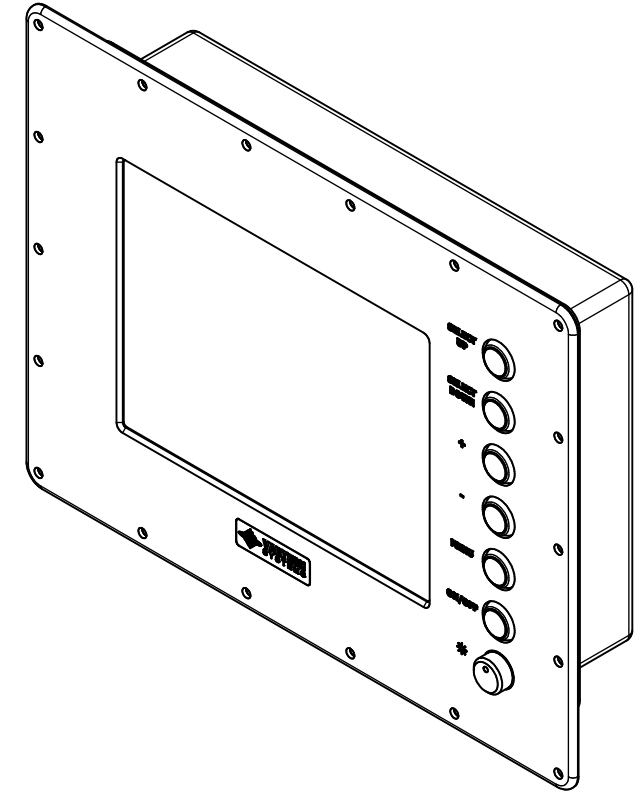

8.4" AW4 CONSOLE MOUNT EXTREME (Monitor)

PRELIMINARY DRAWING  
DIMENSIONS ARE SUBJECT TO CHANGE

REVISION HISTORY			
REV	DATE	INITIALS	DESCRIPTION
0	4/28/2021	COG	INITIAL RELEASE

DRAWN BY: CGRAY		10/25/2019		 <b>VARTECH</b> SYSTEMS INC.
USE WITH PRODUCT NUMBER				
MATERIAL & FINISH				TITLE
				<b>OUTLINE DRAWING</b> ALL-WEATHER - GEN 4
SHEET	SIZE	PART NUMBER	REV	
4 of 4	D	VTAW4M084aCXA	0	
TOLERANCES: .XX=.01 .XXX=.005				