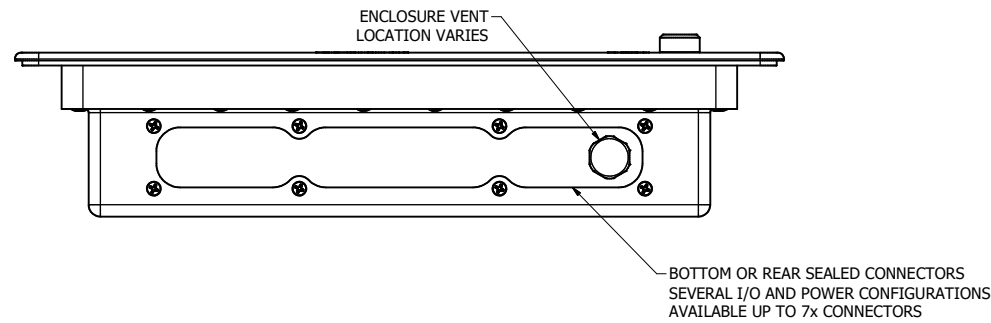

8.4" AW4 CONSOLE MOUNT EXTREME (Monitor)

PRELIMINARY DRAWING  
DIMENSIONS ARE SUBJECT TO CHANGE

REVISION HISTORY			
REV	DATE	INITIALS	DESCRIPTION
0	4/28/2021	COG	INITIAL RELEASE

DRAWN BY: CGRAY		10/25/2019		 <b>VARTECH</b> SYSTEMS INC.
USE WITH PRODUCT NUMBER				
MATERIAL & FINISH				TITLE
				<b>OUTLINE DRAWING</b> ALL-WEATHER - GEN 4
SHEET	SIZE	PART NUMBER	REV	
4 of 4	D	VTAW4M084aCXA	0	
TOLERANCES: .XX=.01 .XXX=.005				