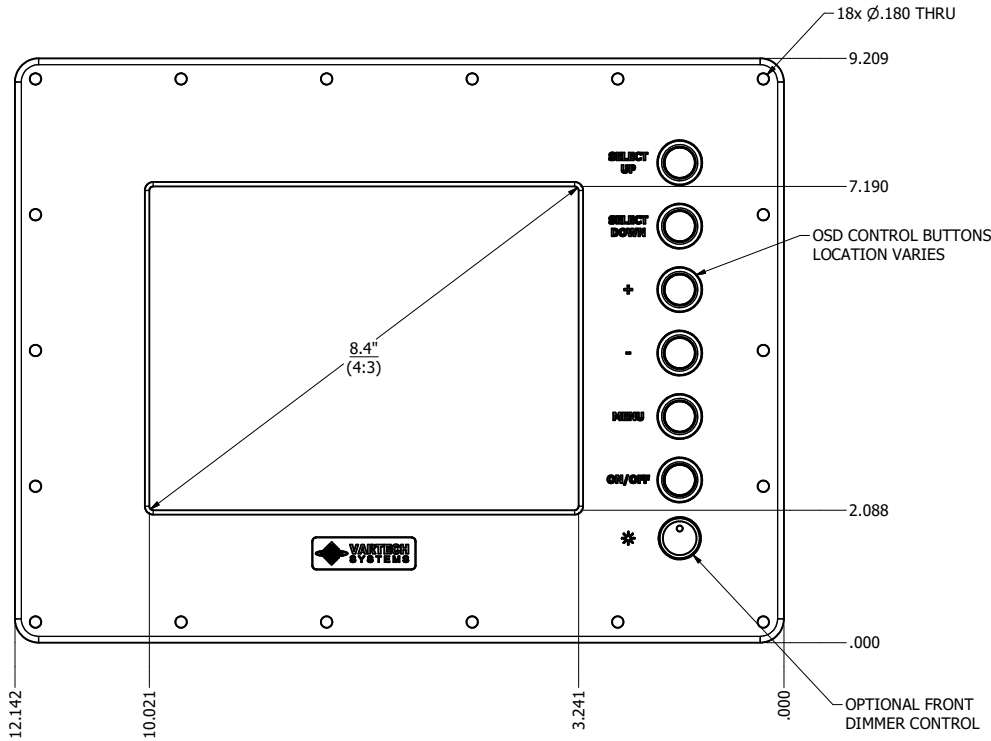

8.4" AW4 CONSOLE MOUNT EXTREME (Monitor)

PRELIMINARY DRAWING  
DIMENSIONS ARE SUBJECT TO CHANGE

REVISION HISTORY			
REV	DATE	INITIALS	DESCRIPTION
0	4/28/2021	COG	INITIAL RELEASE

DRAWN BY: CGRAY		10/25/2019		 <b>VARTECH</b> SYSTEMS INC.
USE WITH PRODUCT NUMBER				
MATERIAL & FINISH				TITLE
				<b>OUTLINE DRAWING</b> ALL-WEATHER - GEN 4
SHEET	SIZE	PART NUMBER	REV	
4 of 4	D	VTAW4M084aCXA	0	
TOLERANCES: .XX=.01 .XXX=.005				