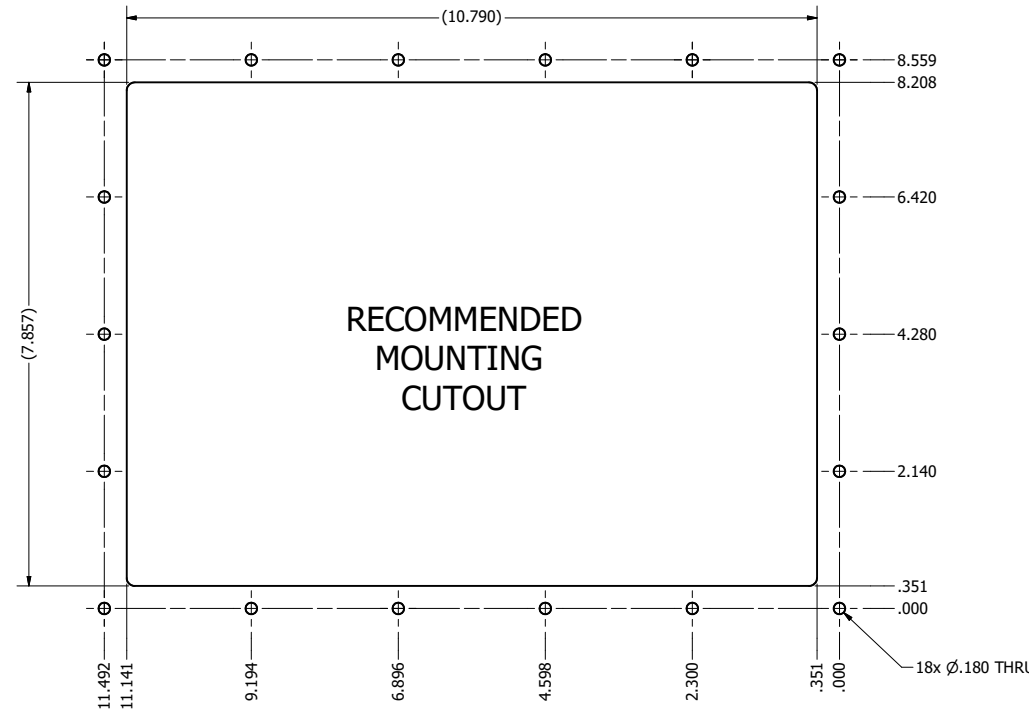

8.4" AW4 CONSOLE MOUNT EXTREME (Monitor)

PRELIMINARY DRAWING  
DIMENSIONS ARE SUBJECT TO CHANGE

REVISION HISTORY			
REV	DATE	INITIALS	DESCRIPTION
0	4/28/2021	COG	INITIAL RELEASE

DRAWN BY: CGRAY		10/25/2019		 <b>VARTECH</b> SYSTEMS INC.
USE WITH PRODUCT NUMBER				
MATERIAL & FINISH				TITLE
				<b>OUTLINE DRAWING</b> ALL-WEATHER - GEN 4
SHEET	SIZE	PART NUMBER	REV	
4 of 4	D	VTAW4M084aCXA	0	
TOLERANCES: .XX=.01 .XXX=.005				