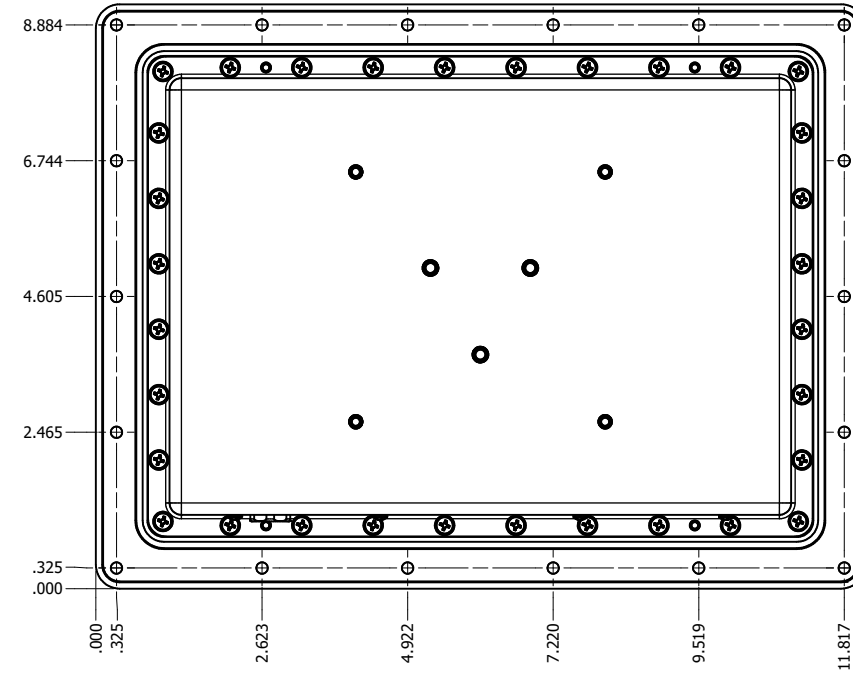

8.4" AW4 CONSOLE MOUNT EXTREME (Monitor)

PRELIMINARY DRAWING  
DIMENSIONS ARE SUBJECT TO CHANGE

REVISION HISTORY			
REV	DATE	INITIALS	DESCRIPTION
0	4/28/2021	COG	INITIAL RELEASE

DRAWN BY: CGRAY		10/25/2019		 <b>VARTECH</b> SYSTEMS INC.
USE WITH PRODUCT NUMBER				
MATERIAL & FINISH				TITLE
				<b>OUTLINE DRAWING</b> ALL-WEATHER - GEN 4
SHEET	SIZE	PART NUMBER	REV	
4 of 4	D	VTAW4M084aCXA	0	
TOLERANCES: .XX=.01 .XXX=.005				