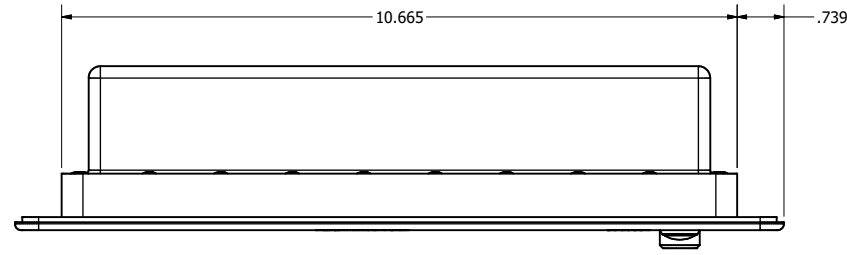

8.4" AW4 CONSOLE MOUNT EXTREME (Monitor)

PRELIMINARY DRAWING  
DIMENSIONS ARE SUBJECT TO CHANGE

REVISION HISTORY			
REV	DATE	INITIALS	DESCRIPTION
0	4/28/2021	COG	INITIAL RELEASE

DRAWN BY: CGRAY		10/25/2019		 <b>VARTECH</b> SYSTEMS INC.
USE WITH PRODUCT NUMBER				
MATERIAL & FINISH				TITLE
				<b>OUTLINE DRAWING</b> ALL-WEATHER - GEN 4
SHEET	SIZE	PART NUMBER	REV	
4 of 4	D	VTAW4M084aCXA	0	
TOLERANCES: .XX=.01 .XXX=.005				