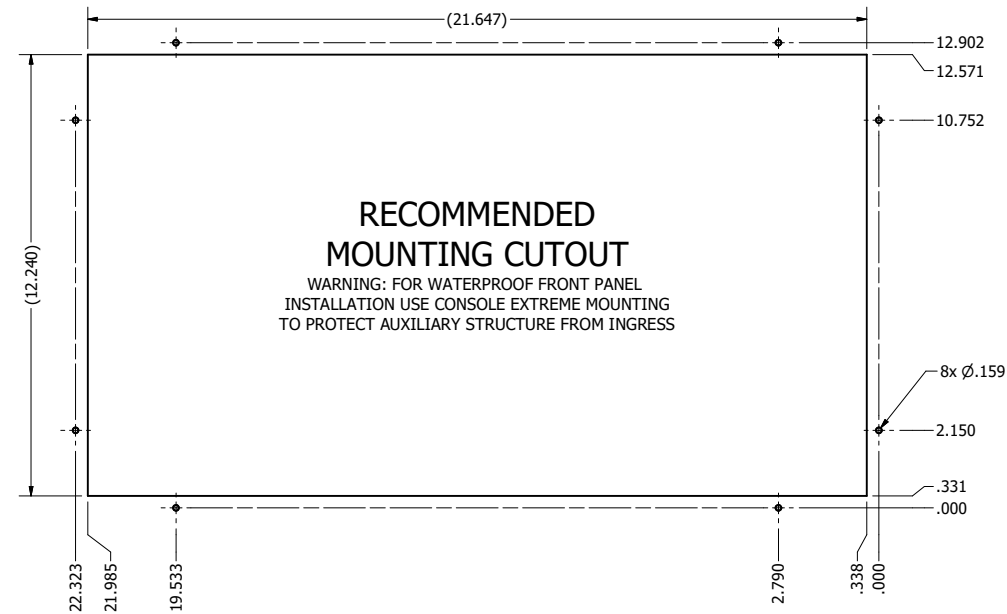

21.5" AW4 DIVERSE MOUNTING (Computer)

PRELIMINARY DRAWING
DIMENSIONS ARE SUBJECT TO CHANGE

REVISION HISTORY			
REV	DATE	INITIALS	DESCRIPTION
0	4/12/2021	TAK	INITIAL RELEASE

8x #6-32 7.44
FOR ALL-WEATHER STYLE PANEL MOUNT

DRAWN BY: TAK		4/26/2017		
USE WITH PRODUCT NUMBER				
MATERIAL & FINISH				TITLE
				OUTLINE DRAWING ALL-WEATHER - GEN 4
SHEET	SIZE	PART NUMBER	REV	
1 of 4	D	VTAW4C215bADA	0	
TOLERANCES: .XX=.01 .XXX=.005				