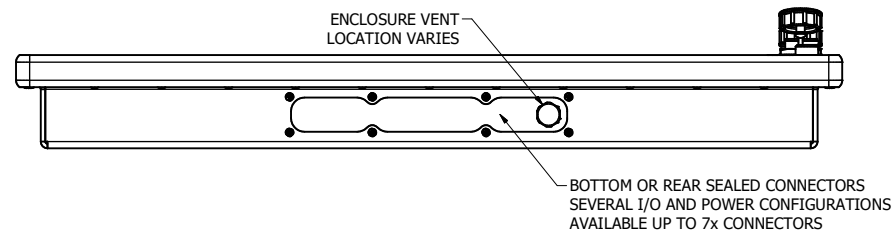

21.5" AW4 DIVERSE MOUNTING (Computer)

PRELIMINARY DRAWING
DIMENSIONS ARE SUBJECT TO CHANGE

REVISION HISTORY			
REV	DATE	INITIALS	DESCRIPTION
0	4/12/2021	TAK	INITIAL RELEASE

8x #6-32 7.44
FOR ALL-WEATHER STYLE PANEL MOUNT

DRAWN BY: TAK		4/26/2017		
USE WITH PRODUCT NUMBER				
MATERIAL & FINISH				TITLE
				OUTLINE DRAWING ALL-WEATHER - GEN 4
SHEET	SIZE	PART NUMBER	REV	
1 of 4	D	VTAW4C215bADA	0	
TOLERANCES: .XX=.01 .XXX=.005				