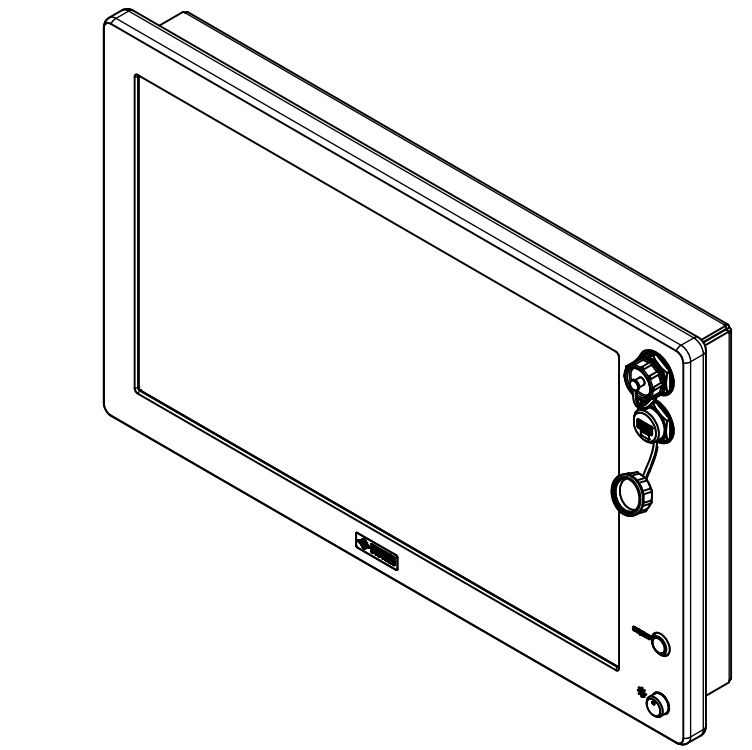

21.5" AW4 DIVERSE MOUNTING (Computer)

PRELIMINARY DRAWING
DIMENSIONS ARE SUBJECT TO CHANGE

REVISION HISTORY			
REV	DATE	INITIALS	DESCRIPTION
0	4/12/2021	TAK	INITIAL RELEASE

8x #6-32 7.44
FOR ALL-WEATHER STYLE PANEL MOUNT

DRAWN BY: TAK		4/26/2017		
USE WITH PRODUCT NUMBER				
MATERIAL & FINISH				TITLE
				OUTLINE DRAWING ALL-WEATHER - GEN 4
SHEET	SIZE	PART NUMBER	REV	
1 of 4	D	VTAW4C215bADA	0	
TOLERANCES: .XX=.01 .XXX=.005				