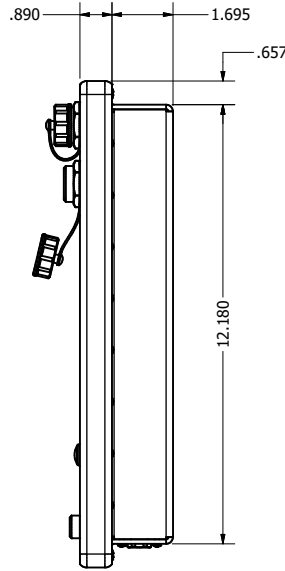

21.5" AW4 DIVERSE MOUNTING (Computer)

PRELIMINARY DRAWING
DIMENSIONS ARE SUBJECT TO CHANGE

REVISION HISTORY			
REV	DATE	INITIALS	DESCRIPTION
0	4/12/2021	TAK	INITIAL RELEASE

8x #6-32 7.44
FOR ALL-WEATHER STYLE PANEL MOUNT

DRAWN BY: TAK		4/26/2017		
USE WITH PRODUCT NUMBER				
MATERIAL & FINISH				TITLE
				OUTLINE DRAWING ALL-WEATHER - GEN 4
SHEET	SIZE	PART NUMBER	REV	
1 of 4	D	VTAW4C215bADA	0	
TOLERANCES: .XX=.01 .XXX=.005				