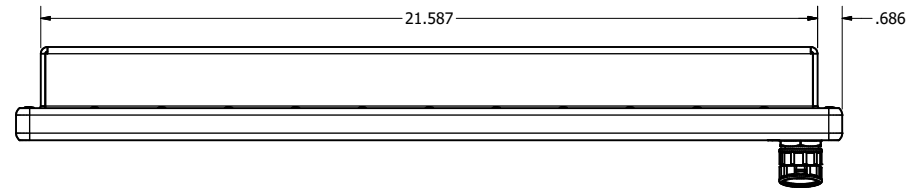

21.5" AW4 DIVERSE MOUNTING (Computer)

PRELIMINARY DRAWING
DIMENSIONS ARE SUBJECT TO CHANGE

REVISION HISTORY			
REV	DATE	INITIALS	DESCRIPTION
0	4/12/2021	TAK	INITIAL RELEASE

8x #6-32 7.44
FOR ALL-WEATHER STYLE PANEL MOUNT

DRAWN BY: TAK		4/26/2017		
USE WITH PRODUCT NUMBER				
MATERIAL & FINISH				TITLE
				OUTLINE DRAWING ALL-WEATHER - GEN 4
SHEET	SIZE	PART NUMBER	REV	
1 of 4	D	VTAW4C215bADA	0	
TOLERANCES: .XX=.01 .XXX=.005				