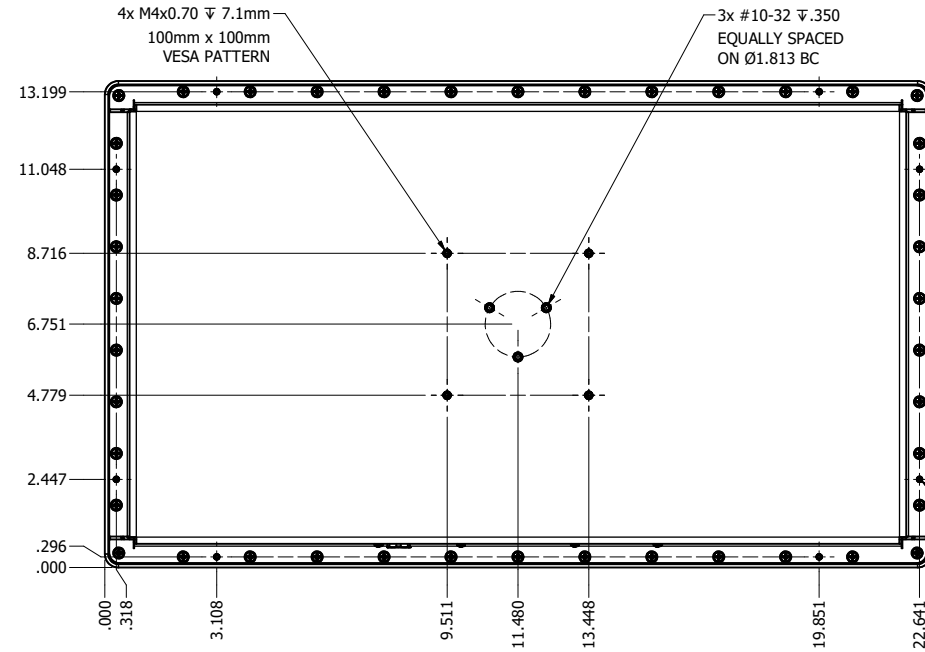

21.5" AW4 DIVERSE MOUNTING (Computer)

PRELIMINARY DRAWING
DIMENSIONS ARE SUBJECT TO CHANGE

REVISION HISTORY			
REV	DATE	INITIALS	DESCRIPTION
0	4/12/2021	TAK	INITIAL RELEASE

8x #6-32 7.44
FOR ALL-WEATHER STYLE PANEL MOUNT

DRAWN BY: TAK		4/26/2017		
USE WITH PRODUCT NUMBER				
MATERIAL & FINISH				TITLE
				OUTLINE DRAWING ALL-WEATHER - GEN 4
SHEET	SIZE	PART NUMBER	REV	
1 of 4	D	VTAW4C215bADA	0	
TOLERANCES: .XX=.01 .XXX=.005				