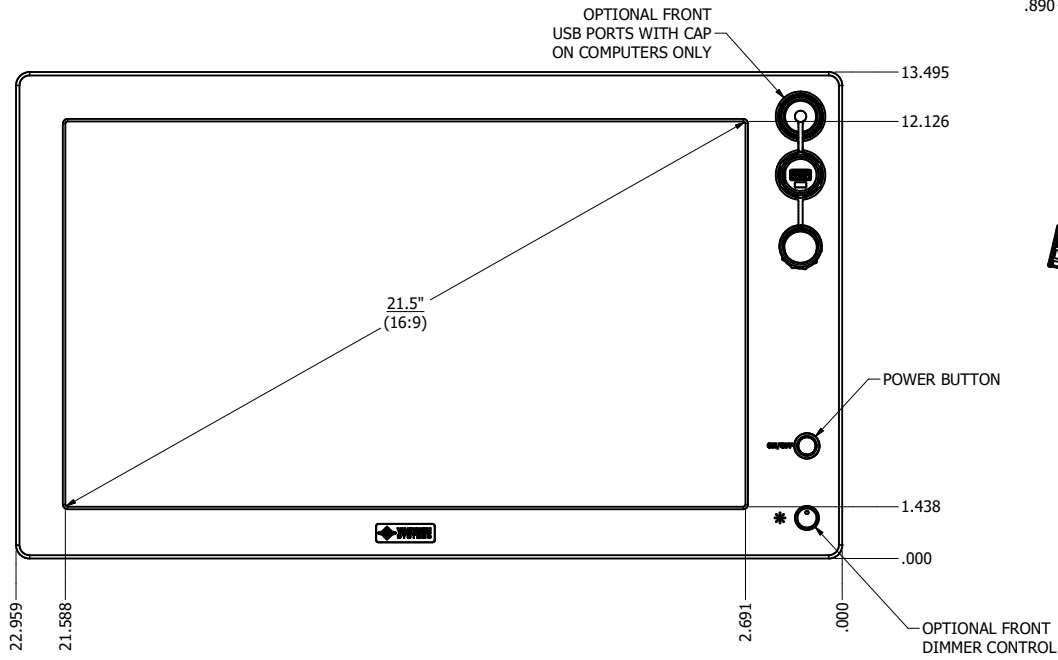

21.5" AW4 DIVERSE MOUNTING (Computer)

PRELIMINARY DRAWING
DIMENSIONS ARE SUBJECT TO CHANGE

REVISION HISTORY			
REV	DATE	INITIALS	DESCRIPTION
0	4/12/2021	TAK	INITIAL RELEASE

8x #6-32 7.44
FOR ALL-WEATHER STYLE PANEL MOUNT

DRAWN BY: TAK		4/26/2017		
USE WITH PRODUCT NUMBER				
MATERIAL & FINISH				TITLE
				OUTLINE DRAWING ALL-WEATHER - GEN 4
SHEET	SIZE	PART NUMBER	REV	
1 of 4	D	VTAW4C215bADA	0	
TOLERANCES: .XX=.01 .XXX=.005				