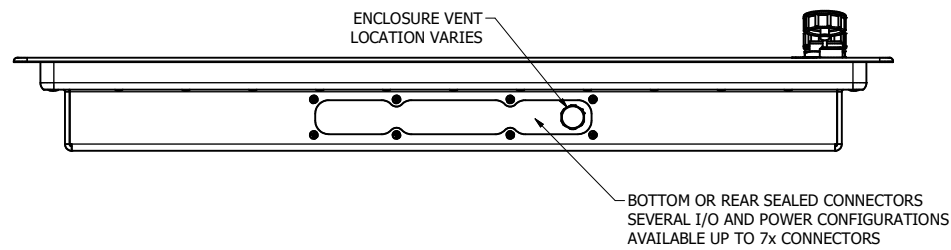

21.5" AW4 CONSOLE MOUNT EXTREME (Computer)

PRELIMINARY DRAWING  
DIMENSIONS ARE SUBJECT TO CHANGE

REVISION HISTORY			
REV	DATE	INITIALS	DESCRIPTION
0	4/12/2021	TAK	INITIAL RELEASE

DRAWN BY: TAK		4/26/2017		
USE WITH PRODUCT NUMBER				
MATERIAL & FINISH				TITLE
				OUTLINE DRAWING ALL-WEATHER - GEN 4
SHEET	SIZE	PART NUMBER	REV	
3 of 4	D	VTAW4C215bCXA	0	
TOLERANCES: .XX=.01 .XXX=.005				