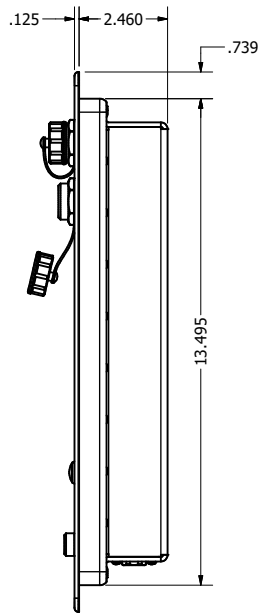

21.5" AW4 CONSOLE MOUNT EXTREME (Computer)

PRELIMINARY DRAWING  
DIMENSIONS ARE SUBJECT TO CHANGE

REVISION HISTORY			
REV	DATE	INITIALS	DESCRIPTION
0	4/12/2021	TAK	INITIAL RELEASE

DRAWN BY: TAK		4/26/2017		
USE WITH PRODUCT NUMBER				
MATERIAL & FINISH				TITLE
				OUTLINE DRAWING ALL-WEATHER - GEN 4
SHEET	SIZE	PART NUMBER	REV	
3 of 4	D	VTAW4C215bCXA	0	
TOLERANCES: .XX=.01 .XXX=.005				