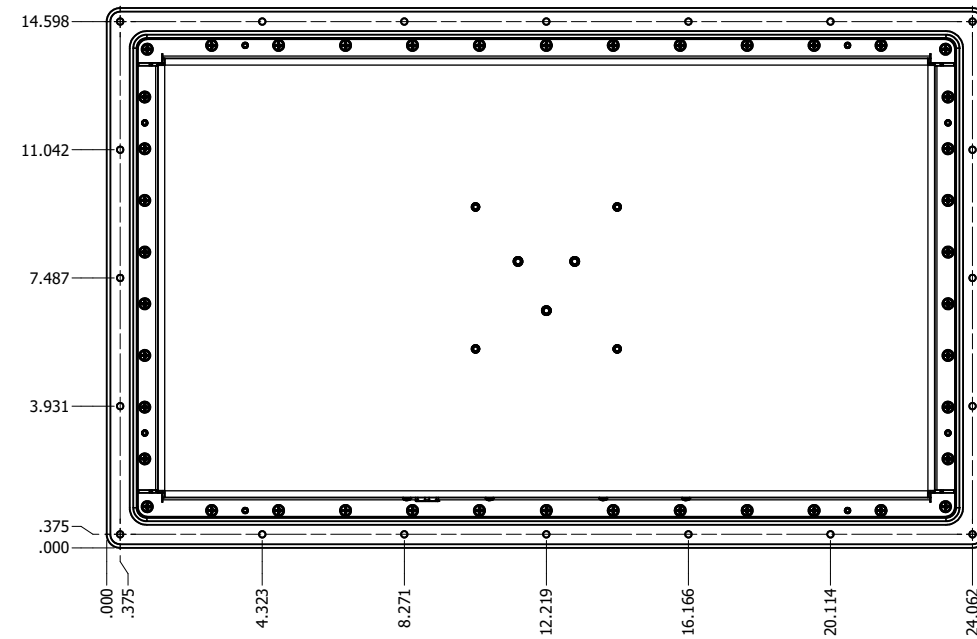

21.5" AW4 CONSOLE MOUNT EXTREME (Computer)

PRELIMINARY DRAWING  
DIMENSIONS ARE SUBJECT TO CHANGE

REVISION HISTORY			
REV	DATE	INITIALS	DESCRIPTION
0	4/12/2021	TAK	INITIAL RELEASE

DRAWN BY: TAK		4/26/2017		
USE WITH PRODUCT NUMBER				
MATERIAL & FINISH				TITLE
				OUTLINE DRAWING ALL-WEATHER - GEN 4
SHEET	SIZE	PART NUMBER	REV	
3 of 4	D	VTAW4C215bCXA	0	
TOLERANCES: .XX=.01 .XXX=.005				