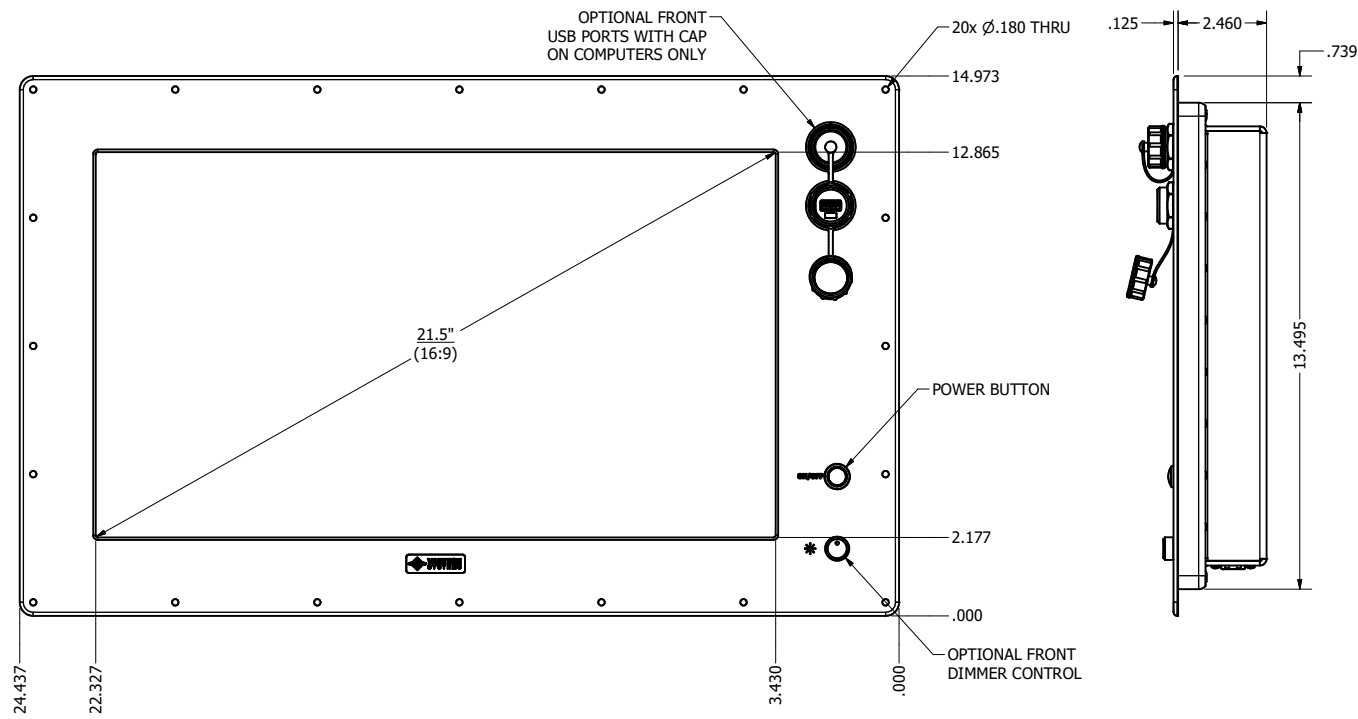

21.5" AW4 CONSOLE MOUNT EXTREME (Computer)

PRELIMINARY DRAWING  
DIMENSIONS ARE SUBJECT TO CHANGE

REVISION HISTORY			
REV	DATE	INITIALS	DESCRIPTION
0	4/12/2021	TAK	INITIAL RELEASE

DRAWN BY: TAK		4/26/2017		
USE WITH PRODUCT NUMBER				
MATERIAL & FINISH				TITLE
				OUTLINE DRAWING ALL-WEATHER - GEN 4
SHEET	SIZE	PART NUMBER	REV	
3 of 4	D	VTAW4C215bCXA	0	
TOLERANCES: .XX=.01 .XXX=.005				