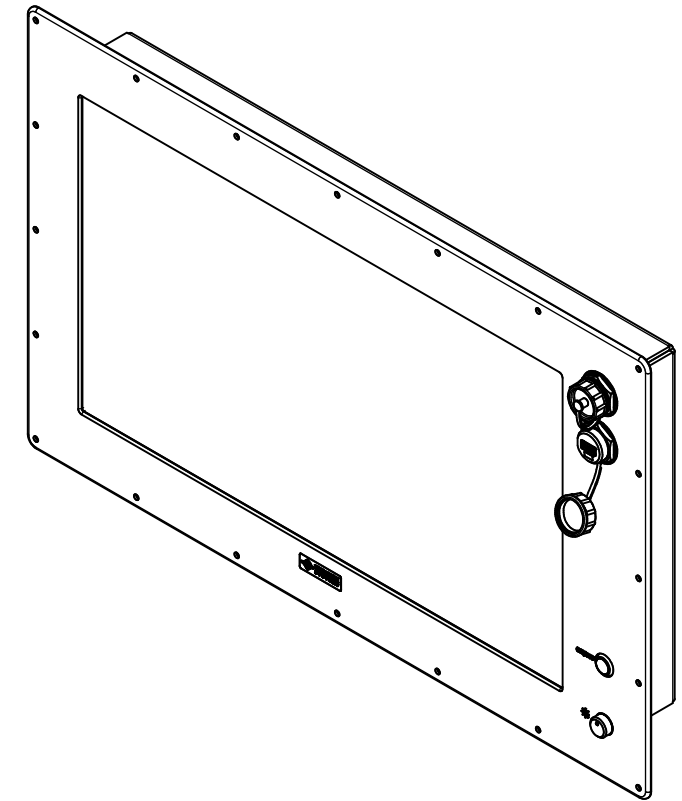

21.5" AW4 CONSOLE MOUNT EXTREME (Computer)

PRELIMINARY DRAWING  
DIMENSIONS ARE SUBJECT TO CHANGE

REVISION HISTORY			
REV	DATE	INITIALS	DESCRIPTION
0	4/12/2021	TAK	INITIAL RELEASE

DRAWN BY: TAK		4/26/2017		
USE WITH PRODUCT NUMBER				
MATERIAL & FINISH				TITLE
				OUTLINE DRAWING ALL-WEATHER - GEN 4
SHEET	SIZE	PART NUMBER	REV	
3 of 4	D	VTAW4C215bCXA	0	
TOLERANCES: .XX=.01 .XXX=.005				