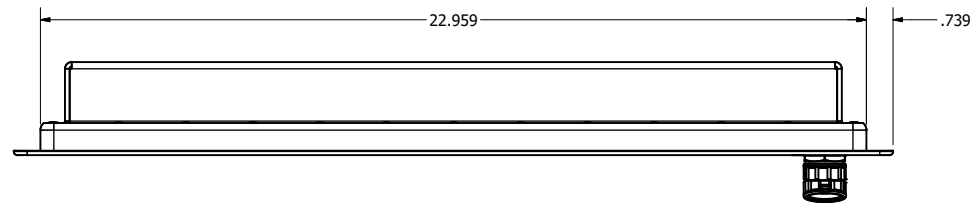

21.5" AW4 CONSOLE MOUNT EXTREME (Computer)

PRELIMINARY DRAWING  
DIMENSIONS ARE SUBJECT TO CHANGE

REVISION HISTORY			
REV	DATE	INITIALS	DESCRIPTION
0	4/12/2021	TAK	INITIAL RELEASE

DRAWN BY: TAK		4/26/2017		
USE WITH PRODUCT NUMBER				
MATERIAL & FINISH				TITLE
				OUTLINE DRAWING ALL-WEATHER - GEN 4
SHEET	SIZE	PART NUMBER	REV	
3 of 4	D	VTAW4C215bCXA	0	
TOLERANCES: .XX=.01 .XXX=.005				