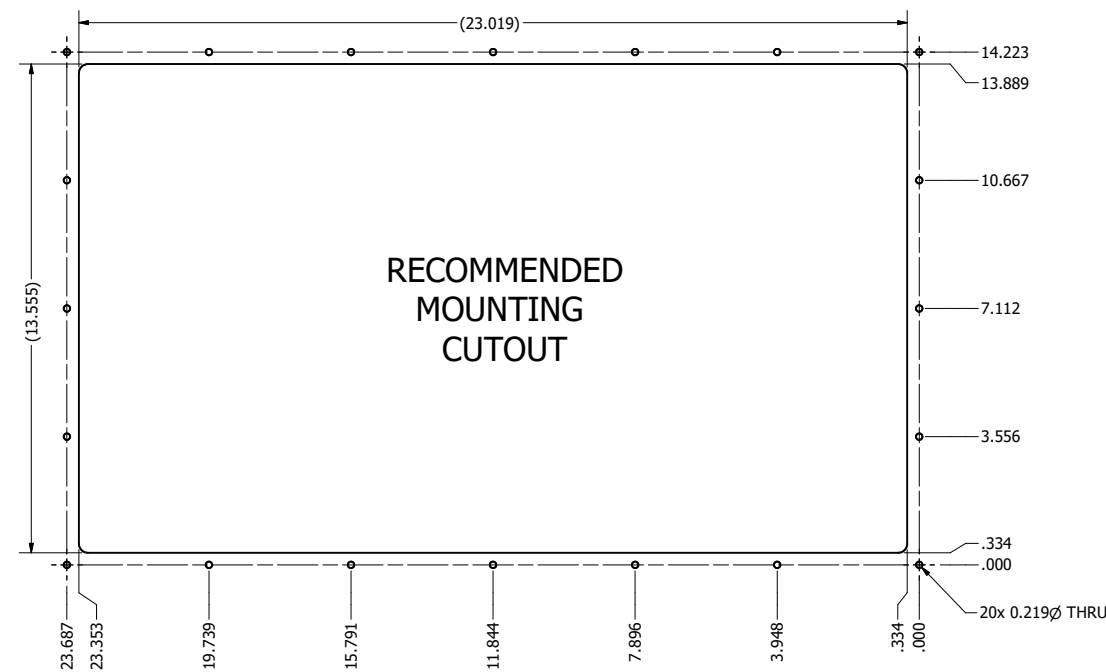

21.5" AW4 CONSOLE MOUNT EXTREME (Computer)

PRELIMINARY DRAWING  
DIMENSIONS ARE SUBJECT TO CHANGE

REVISION HISTORY			
REV	DATE	INITIALS	DESCRIPTION
0	4/12/2021	TAK	INITIAL RELEASE

DRAWN BY: TAK		4/26/2017		
USE WITH PRODUCT NUMBER				
MATERIAL & FINISH				TITLE
				OUTLINE DRAWING ALL-WEATHER - GEN 4
SHEET	SIZE	PART NUMBER	REV	
3 of 4	D	VTAW4C215bCXA	0	
TOLERANCES: .XX=.01 .XXX=.005				