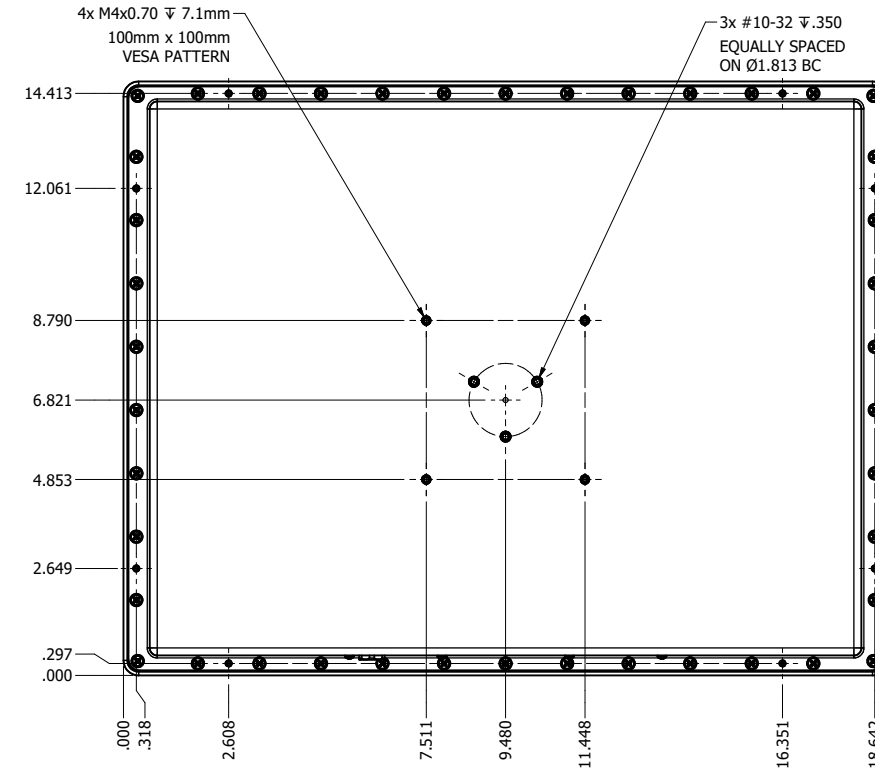

19.0" AW4 DIVERSE MOUNTING (Computer)

PRELIMINARY DRAWING
DIMENSIONS ARE SUBJECT TO CHANGE

REVISION HISTORY			
REV	DATE	INITIALS	DESCRIPTION
0	4/12/2021	maw	INITIAL RELEASE

8x #6-32 ∇ .44
FOR ALL-WEATHER STYLE PANEL MOUNT

DRAWN BY: mwitham		4/12/2021		
USE WITH PRODUCT NUMBER				
MATERIAL & FINISH				TITLE
				OUTLINE DRAWING ALL-WEATHER - GEN 4
SHEET	SIZE	PART NUMBER	REV	
1 of 4	D	VTAW4C190dADA	0	
TOLERANCES: .XX=-.01 .XXX=-.005				