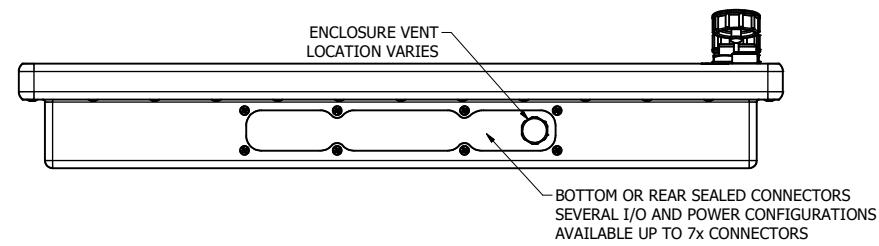

19.0" AW4 DIVERSE MOUNTING (Computer)

PRELIMINARY DRAWING
DIMENSIONS ARE SUBJECT TO CHANGE

REVISION HISTORY			
REV	DATE	INITIALS	DESCRIPTION
0	4/12/2021	maw	INITIAL RELEASE

8x #6-32 ∇ .44
FOR ALL-WEATHER STYLE PANEL MOUNT

DRAWN BY: mwitham		4/12/2021		
USE WITH PRODUCT NUMBER				
MATERIAL & FINISH				TITLE
				OUTLINE DRAWING ALL-WEATHER - GEN 4
SHEET	SIZE	PART NUMBER	REV	
1 of 4	D	VTAW4C190dADA	0	
TOLERANCES: .XX=-.01 .XXX=-.005				