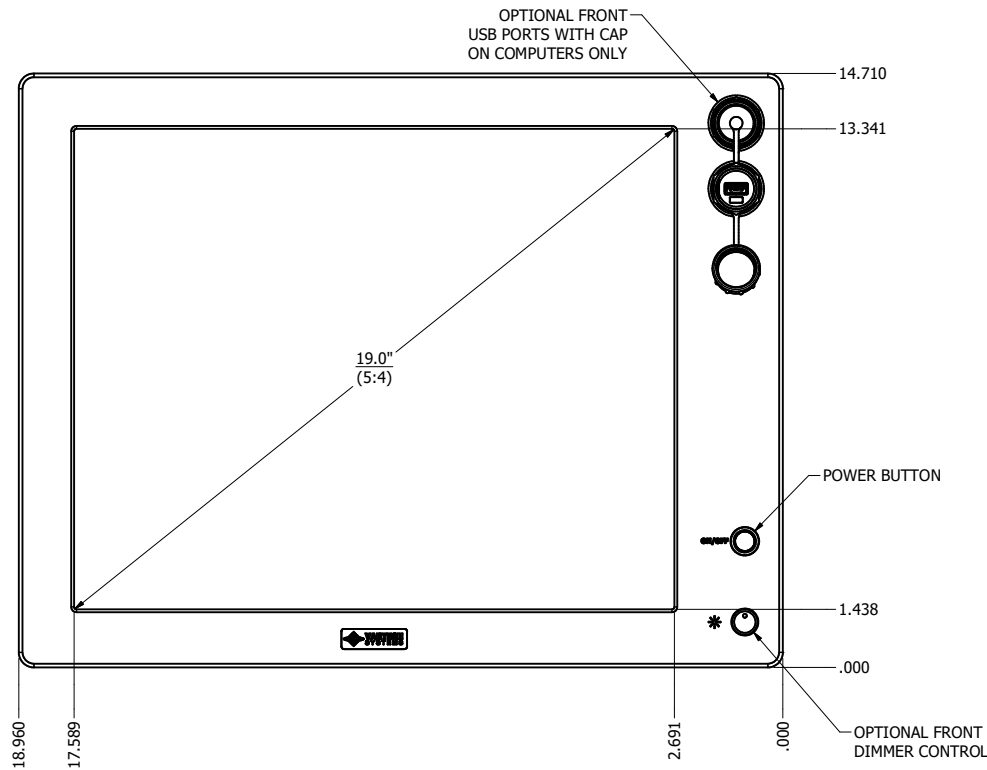

19.0" AW4 DIVERSE MOUNTING (Computer)

PRELIMINARY DRAWING
DIMENSIONS ARE SUBJECT TO CHANGE

REVISION HISTORY			
REV	DATE	INITIALS	DESCRIPTION
0	4/12/2021	maw	INITIAL RELEASE

8x #6-32 ∇ .44
FOR ALL-WEATHER STYLE PANEL MOUNT

DRAWN BY: mwitham		4/12/2021		
USE WITH PRODUCT NUMBER				
MATERIAL & FINISH				TITLE
				OUTLINE DRAWING ALL-WEATHER - GEN 4
SHEET	SIZE	PART NUMBER	REV	
1 of 4	D	VTAW4C190dADA	0	
TOLERANCES: .XX=-.01 .XXX=-.005				