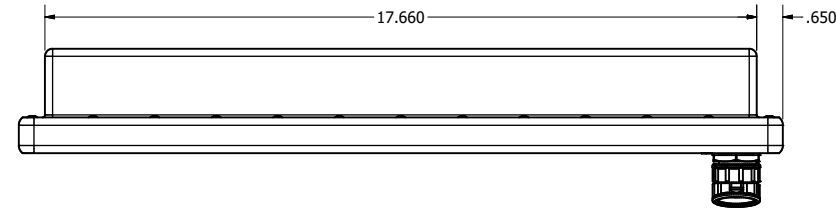

19.0" AW4 DIVERSE MOUNTING (Computer)

PRELIMINARY DRAWING
DIMENSIONS ARE SUBJECT TO CHANGE

REVISION HISTORY			
REV	DATE	INITIALS	DESCRIPTION
0	4/12/2021	maw	INITIAL RELEASE

8x #6-32 ∇ .44
FOR ALL-WEATHER STYLE PANEL MOUNT

DRAWN BY: mwitham		4/12/2021		
USE WITH PRODUCT NUMBER				
MATERIAL & FINISH				TITLE
				OUTLINE DRAWING ALL-WEATHER - GEN 4
SHEET	SIZE	PART NUMBER	REV	
1 of 4	D	VTAW4C190dADA	0	
TOLERANCES: .XX=-.01 .XXX=-.005				