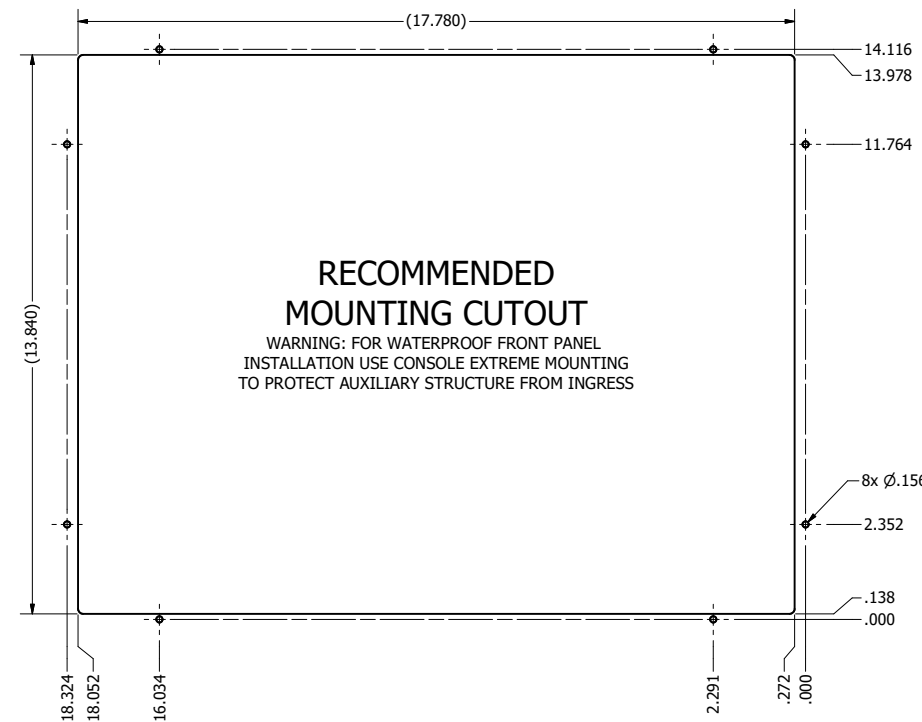

19.0" AW4 DIVERSE MOUNTING (Computer)

PRELIMINARY DRAWING
DIMENSIONS ARE SUBJECT TO CHANGE

REVISION HISTORY			
REV	DATE	INITIALS	DESCRIPTION
0	4/12/2021	maw	INITIAL RELEASE

8x #6-32 ∇ .44
FOR ALL-WEATHER STYLE PANEL MOUNT

DRAWN BY: mwitham		4/12/2021		
USE WITH PRODUCT NUMBER				
MATERIAL & FINISH				TITLE
				OUTLINE DRAWING ALL-WEATHER - GEN 4
SHEET	SIZE	PART NUMBER	REV	
1 of 4	D	VTAW4C190dADA	0	
TOLERANCES: .XX=-.01 .XXX=-.005				