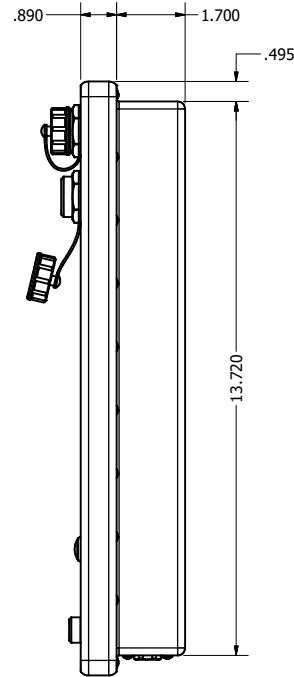

19.0" AW4 DIVERSE MOUNTING (Computer)

PRELIMINARY DRAWING
DIMENSIONS ARE SUBJECT TO CHANGE

REVISION HISTORY			
REV	DATE	INITIALS	DESCRIPTION
0	4/12/2021	maw	INITIAL RELEASE

8x #6-32 ∇ .44
FOR ALL-WEATHER STYLE PANEL MOUNT

DRAWN BY: mwitham		4/12/2021		
USE WITH PRODUCT NUMBER				
MATERIAL & FINISH				TITLE
				OUTLINE DRAWING ALL-WEATHER - GEN 4
SHEET	SIZE	PART NUMBER	REV	
1 of 4	D	VTAW4C190dADA	0	
TOLERANCES: .XX=-.01 .XXX=-.005				