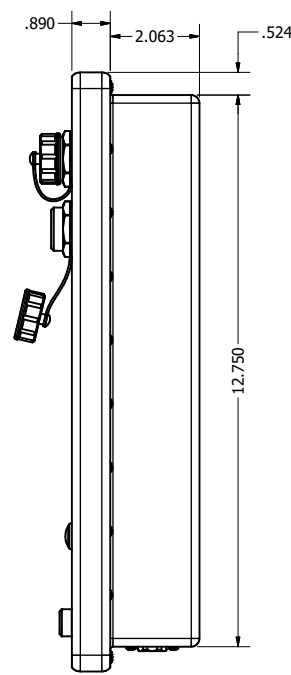

17.0" AW4 DIVERSE MOUNTING (Computer)

PRELIMINARY DRAWING
DIMENSIONS ARE SUBJECT TO CHANGE

REVISION HISTORY			
REV	DATE	INITIALS	DESCRIPTION
0	4/12/2021	maw	INITIAL RELEASE

DRAWN BY: mwitham		4/20/2021		
USE WITH PRODUCT NUMBER				
MATERIAL & FINISH				TITLE
				OUTLINE DRAWING ALL-WEATHER - GEN 4
SHEET	SIZE	PART NUMBER	REV	
1 of 4	D	VTAW4C170dADA	0	
TOLERANCES: .XX=.01 .XXX=.005				

17.0" AW4 CONSOLE MOUNT EXTREME (Computer)

PRELIMINARY DRAWING
DIMENSIONS ARE SUBJECT TO CHANGE

REVISION HISTORY			
REV	DATE	INITIALS	DESCRIPTION
0	4/12/2021	maw	INITIAL RELEASE

DRAWN BY: mwitham		4/20/2021	
USE WITH PRODUCT NUMBER			
MATERIAL & FINISH			
TOLERANCES: .XX=.01 .XXX=.005			

TITLE			
OUTLINE DRAWING ALL-WEATHER - GEN 4			
SHEET	SIZE	PART NUMBER	REV
3 of 4	D	VTAW4C170dCXA	0