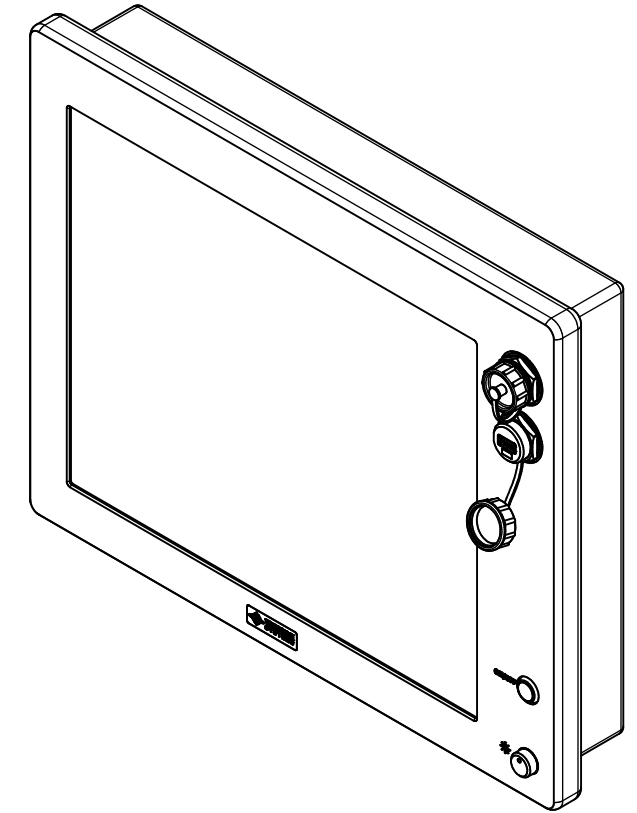

17.0" AW4 DIVERSE MOUNTING (Computer)

PRELIMINARY DRAWING
DIMENSIONS ARE SUBJECT TO CHANGE

REVISION HISTORY			
REV	DATE	INITIALS	DESCRIPTION
0	4/12/2021	maw	INITIAL RELEASE

DRAWN BY: mwitham		4/20/2021		
USE WITH PRODUCT NUMBER				
MATERIAL & FINISH				TITLE
				OUTLINE DRAWING ALL-WEATHER - GEN 4
SHEET	SIZE	PART NUMBER	REV	
1 of 4	D	VTAW4C170dADA	0	
TOLERANCES: .XX=.01 .XXX=.005				

17.0" AW4 CONSOLE MOUNT EXTREME (Computer)

PRELIMINARY DRAWING
DIMENSIONS ARE SUBJECT TO CHANGE

REVISION HISTORY			
REV	DATE	INITIALS	DESCRIPTION
0	4/12/2021	maw	INITIAL RELEASE

DRAWN BY: mwitham		4/20/2021	
USE WITH PRODUCT NUMBER			
MATERIAL & FINISH			
TOLERANCES: .XX=.01 .XXX=.005			