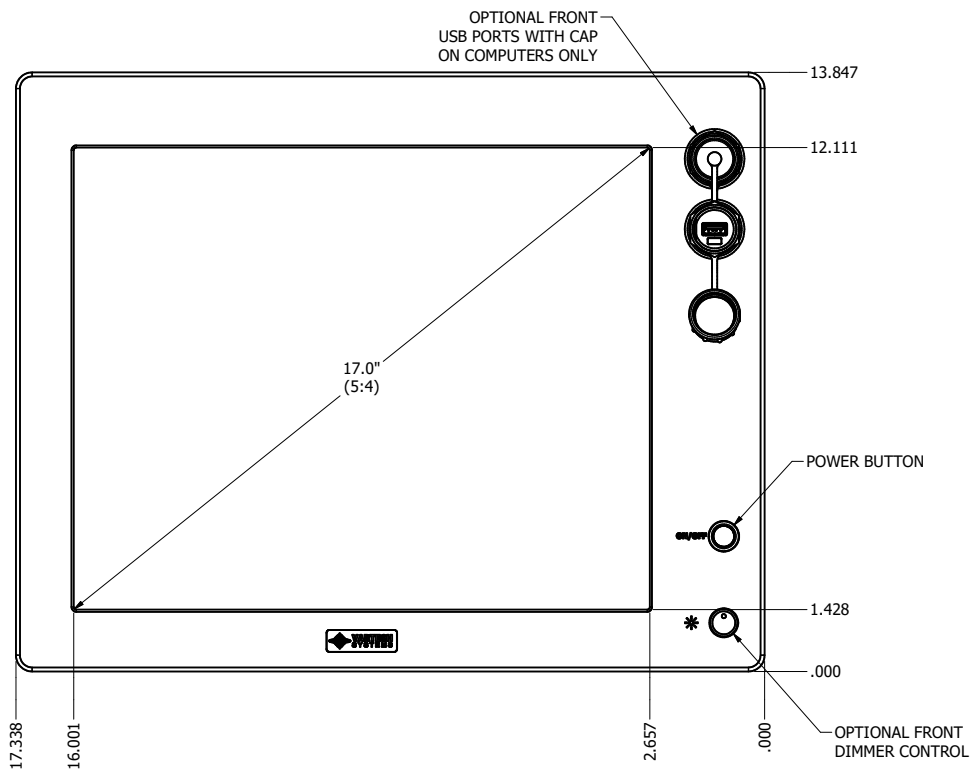

17.0" AW4 DIVERSE MOUNTING (Computer)

PRELIMINARY DRAWING
DIMENSIONS ARE SUBJECT TO CHANGE

REVISION HISTORY			
REV	DATE	INITIALS	DESCRIPTION
0	4/12/2021	maw	INITIAL RELEASE

DRAWN BY: mwitham		4/20/2021		
USE WITH PRODUCT NUMBER				
MATERIAL & FINISH				TITLE
				OUTLINE DRAWING ALL-WEATHER - GEN 4
SHEET	SIZE	PART NUMBER	REV	
1 of 4	D	VTAW4C170dADA	0	
TOLERANCES: .XX=.01 .XXX=.005				

17.0" AW4 CONSOLE MOUNT EXTREME (Computer)

PRELIMINARY DRAWING
DIMENSIONS ARE SUBJECT TO CHANGE

REVISION HISTORY			
REV	DATE	INITIALS	DESCRIPTION
0	4/12/2021	maw	INITIAL RELEASE

DRAWN BY: mwitham		4/20/2021	
USE WITH PRODUCT NUMBER			
MATERIAL & FINISH			
TOLERANCES: .XX=.01 .XXX=.005			

TITLE			
OUTLINE DRAWING ALL-WEATHER - GEN 4			
SHEET	SIZE	PART NUMBER	REV
3 of 4	D	VTAW4C170dCXA	0