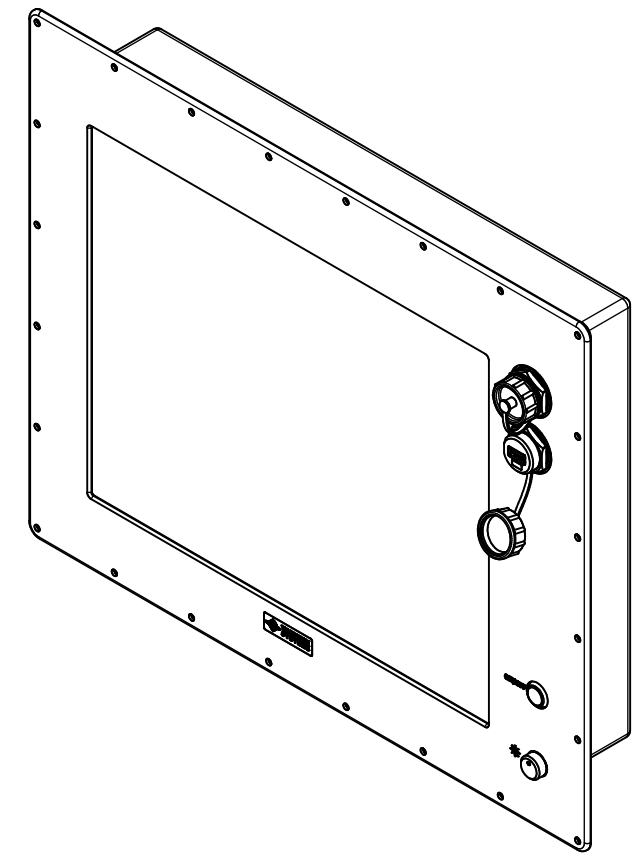

17.0" AW4 DIVERSE MOUNTING (Computer)

PRELIMINARY DRAWING
DIMENSIONS ARE SUBJECT TO CHANGE

REVISION HISTORY			
REV	DATE	INITIALS	DESCRIPTION
0	4/12/2021	maw	INITIAL RELEASE

DRAWN BY: mwitham		4/20/2021		
USE WITH PRODUCT NUMBER				
MATERIAL & FINISH				TITLE
				OUTLINE DRAWING ALL-WEATHER - GEN 4
SHEET	SIZE	PART NUMBER	REV	
1 of 4	D	VTAW4C170dADA	0	
TOLERANCES: .XX=.01 .XXX=.005				

17.0" AW4 CONSOLE MOUNT EXTREME (Computer)

PRELIMINARY DRAWING
DIMENSIONS ARE SUBJECT TO CHANGE

REVISION HISTORY			
REV	DATE	INITIALS	DESCRIPTION
0	4/12/2021	maw	INITIAL RELEASE

DRAWN BY: mwitham		4/20/2021	
USE WITH PRODUCT NUMBER			
MATERIAL & FINISH			
TOLERANCES: .XX=.01 .XXX=.005			

TITLE			
OUTLINE DRAWING ALL-WEATHER - GEN 4			
SHEET	SIZE	PART NUMBER	REV
3 of 4	D	VTAW4C170dCXA	0