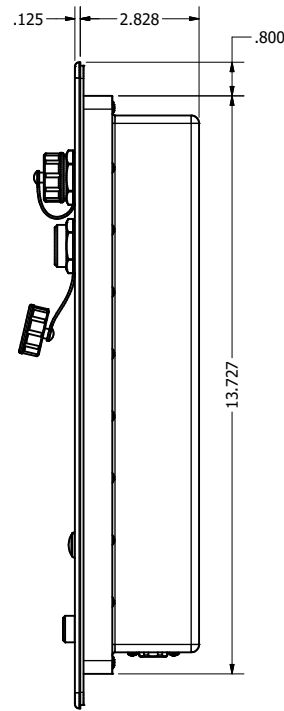

17.0" AW4 DIVERSE MOUNTING (Computer)

PRELIMINARY DRAWING
DIMENSIONS ARE SUBJECT TO CHANGE

REVISION HISTORY			
REV	DATE	INITIALS	DESCRIPTION
0	4/12/2021	maw	INITIAL RELEASE

DRAWN BY: mwitham		4/20/2021		
USE WITH PRODUCT NUMBER				
MATERIAL & FINISH				TITLE
				OUTLINE DRAWING ALL-WEATHER - GEN 4
SHEET	SIZE	PART NUMBER	REV	
1 of 4	D	VTAW4C170dADA	0	
TOLERANCES: .XX=.01 .XXX=.005				

17.0" AW4 CONSOLE MOUNT EXTREME (Computer)

PRELIMINARY DRAWING
DIMENSIONS ARE SUBJECT TO CHANGE

REVISION HISTORY			
REV	DATE	INITIALS	DESCRIPTION
0	4/12/2021	maw	INITIAL RELEASE

DRAWN BY: mwitham		4/20/2021	
USE WITH PRODUCT NUMBER			
MATERIAL & FINISH			
TOLERANCES: .XX=.01 .XXX=.005			

TITLE			
OUTLINE DRAWING ALL-WEATHER - GEN 4			
SHEET	SIZE	PART NUMBER	REV
3 of 4	D	VTAW4C170dCXA	0