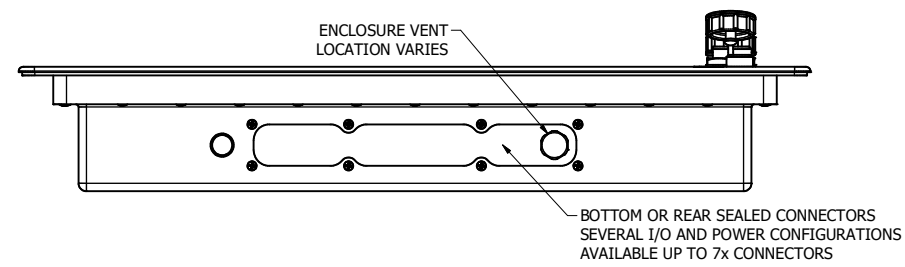

17.0" AW4 CONSOLE MOUNT EXTREME (Computer)

PRELIMINARY DRAWING
DIMENSIONS ARE SUBJECT TO CHANGE

REVISION HISTORY			
REV	DATE	INITIALS	DESCRIPTION
0	4/12/2021	maw	INITIAL RELEASE

DRAWN BY: mwitham		4/20/2021	
USE WITH PRODUCT NUMBER			
MATERIAL & FINISH			
TOLERANCES: .XX=.01 .XXX=.005			

TITLE			
OUTLINE DRAWING ALL-WEATHER - GEN 4			
SHEET	SIZE	PART NUMBER	REV
3 of 4	D	VTAW4C170dCXA	0