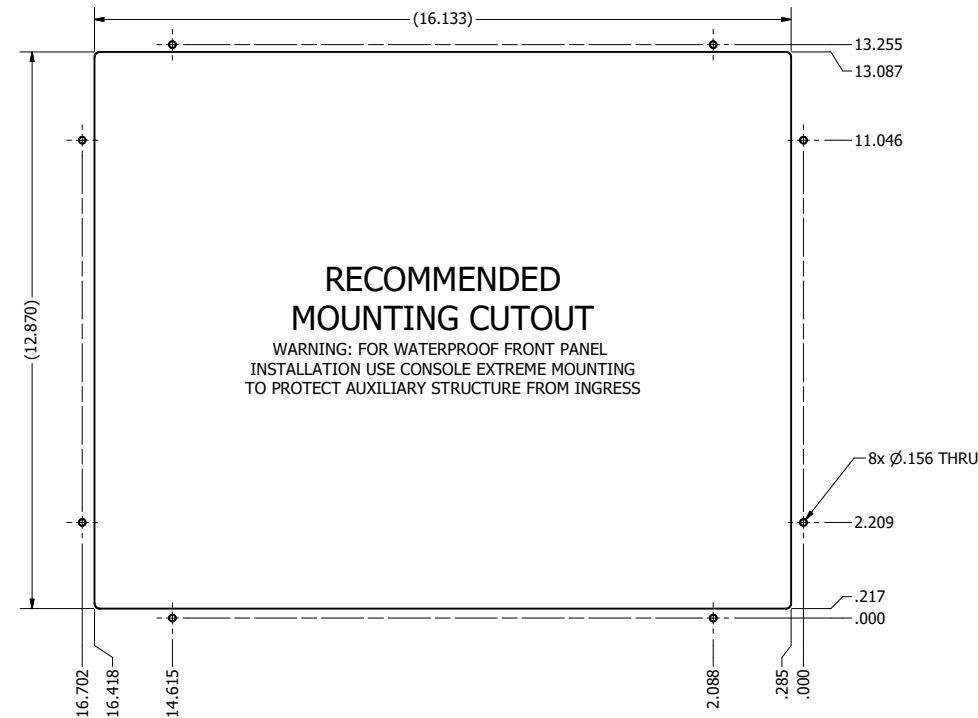

17.0" AW4 DIVERSE MOUNTING (Computer)

PRELIMINARY DRAWING
DIMENSIONS ARE SUBJECT TO CHANGE

REVISION HISTORY			
REV	DATE	INITIALS	DESCRIPTION
0	4/12/2021	maw	INITIAL RELEASE

DRAWN BY: mwitham		4/20/2021		
USE WITH PRODUCT NUMBER				
MATERIAL & FINISH				TITLE
				OUTLINE DRAWING ALL-WEATHER - GEN 4
SHEET	SIZE	PART NUMBER	REV	
1 of 4	D	VTAW4C170dADA	0	
TOLERANCES: .XX=.01 .XXX=.005				

17.0" AW4 CONSOLE MOUNT EXTREME (Computer)

PRELIMINARY DRAWING
DIMENSIONS ARE SUBJECT TO CHANGE

REVISION HISTORY			
REV	DATE	INITIALS	DESCRIPTION
0	4/12/2021	maw	INITIAL RELEASE

DRAWN BY: mwitham		4/20/2021	
USE WITH PRODUCT NUMBER			
MATERIAL & FINISH			
TOLERANCES: .XX=.01 .XXX=.005			

TITLE			
OUTLINE DRAWING ALL-WEATHER - GEN 4			
SHEET	SIZE	PART NUMBER	REV
3 of 4	D	VTAW4C170dCXA	0