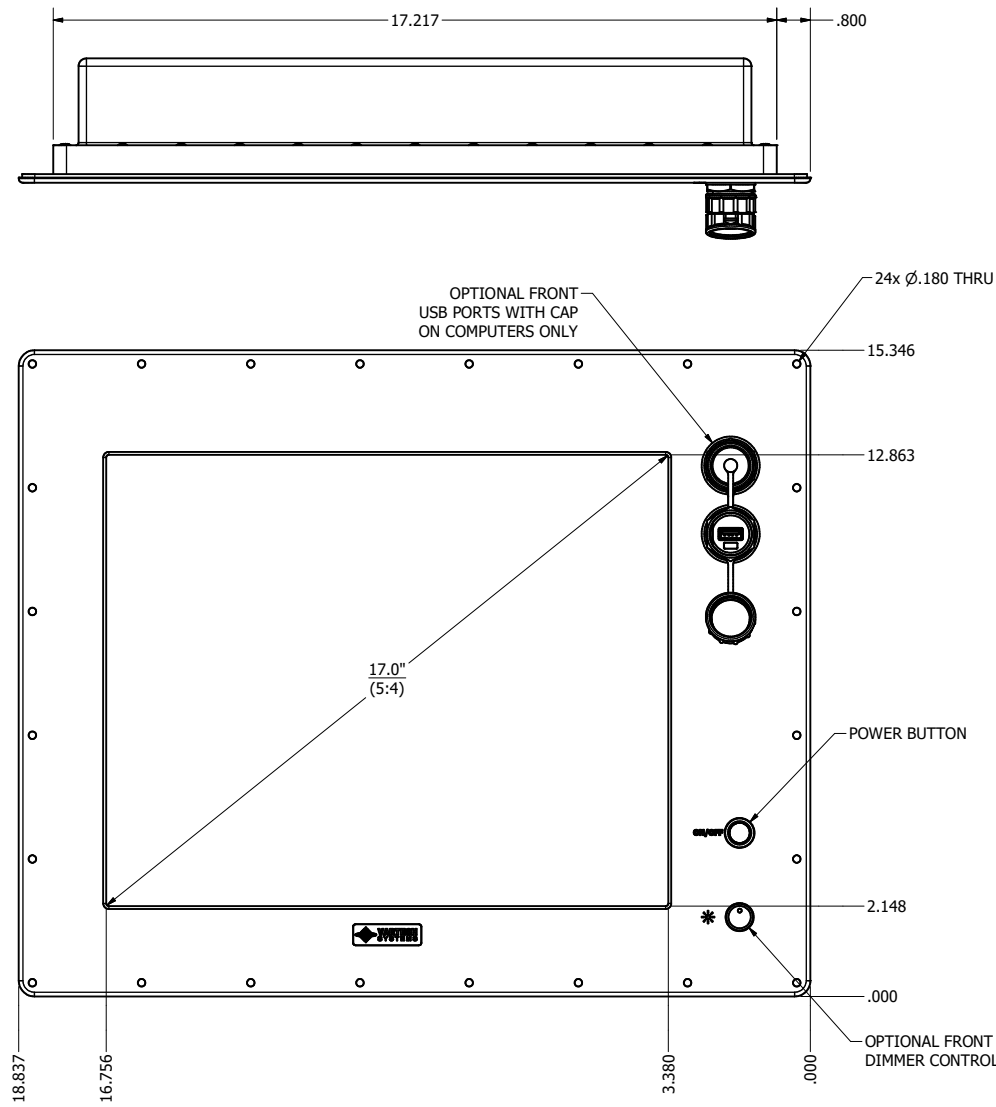

17.0" AW4 DIVERSE MOUNTING (Computer)

PRELIMINARY DRAWING
DIMENSIONS ARE SUBJECT TO CHANGE

REVISION HISTORY			
REV	DATE	INITIALS	DESCRIPTION
0	4/12/2021	maw	INITIAL RELEASE

DRAWN BY: mwitham		4/20/2021		
USE WITH PRODUCT NUMBER				
MATERIAL & FINISH				TITLE
				OUTLINE DRAWING ALL-WEATHER - GEN 4
SHEET	SIZE	PART NUMBER	REV	
1 of 4	D	VTAW4C170dADA	0	
TOLERANCES: .XX=.01 .XXX=.005				

17.0" AW4 CONSOLE MOUNT EXTREME (Computer)

PRELIMINARY DRAWING
DIMENSIONS ARE SUBJECT TO CHANGE

REVISION HISTORY			
REV	DATE	INITIALS	DESCRIPTION
0	4/12/2021	maw	INITIAL RELEASE

DRAWN BY: mwitham		4/20/2021	
USE WITH PRODUCT NUMBER			
MATERIAL & FINISH			
TOLERANCES: .XX=.01 .XXX=.005			

TITLE			
OUTLINE DRAWING ALL-WEATHER - GEN 4			
SHEET	SIZE	PART NUMBER	REV
3 of 4	D	VTAW4C170dCXA	0