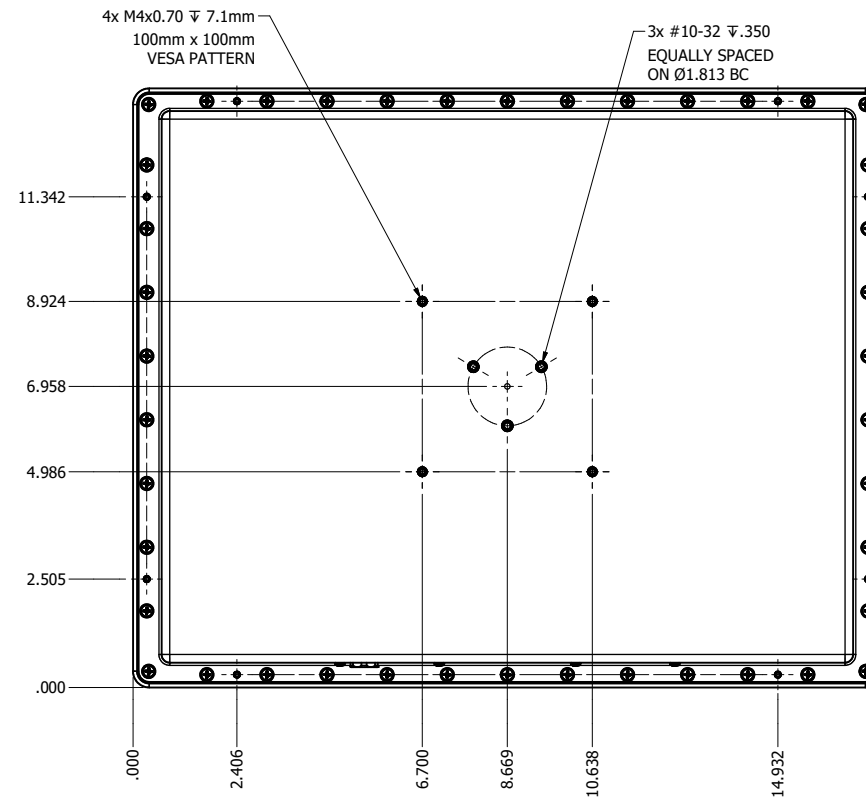

17.0" AW4 DIVERSE MOUNTING (Computer)

PRELIMINARY DRAWING
DIMENSIONS ARE SUBJECT TO CHANGE

REVISION HISTORY			
REV	DATE	INITIALS	DESCRIPTION
0	4/12/2021	maw	INITIAL RELEASE

DRAWN BY: mwitham		4/20/2021		
USE WITH PRODUCT NUMBER				
MATERIAL & FINISH				TITLE
				OUTLINE DRAWING ALL-WEATHER - GEN 4
SHEET	SIZE	PART NUMBER	REV	
1 of 4	D	VTAW4C170dADA	0	
TOLERANCES: .XX=.01 .XXX=.005				

17.0" AW4 CONSOLE MOUNT EXTREME (Computer)

PRELIMINARY DRAWING
DIMENSIONS ARE SUBJECT TO CHANGE

REVISION HISTORY			
REV	DATE	INITIALS	DESCRIPTION
0	4/12/2021	maw	INITIAL RELEASE

DRAWN BY: mwitham		4/20/2021	
USE WITH PRODUCT NUMBER			
MATERIAL & FINISH			
TOLERANCES: .XX=.01 .XXX=.005			

TITLE			
OUTLINE DRAWING ALL-WEATHER - GEN 4			
SHEET	SIZE	PART NUMBER	REV
3 of 4	D	VTAW4C170dCXA	0