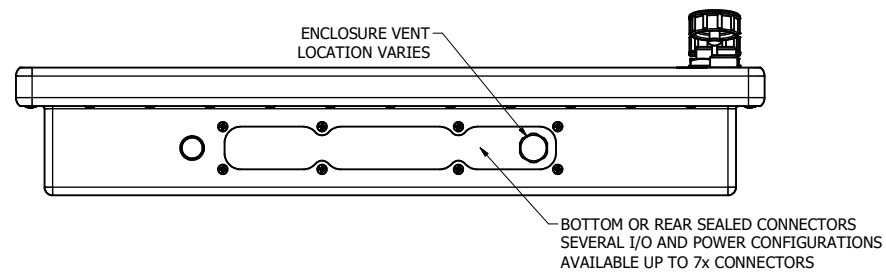

17.0" AW4 DIVERSE MOUNTING (Computer)

PRELIMINARY DRAWING
DIMENSIONS ARE SUBJECT TO CHANGE

REVISION HISTORY			
REV	DATE	INITIALS	DESCRIPTION
0	4/12/2021	maw	INITIAL RELEASE

DRAWN BY: mwitham		4/20/2021		
USE WITH PRODUCT NUMBER				
MATERIAL & FINISH				TITLE
				OUTLINE DRAWING ALL-WEATHER - GEN 4
SHEET	SIZE	PART NUMBER	REV	
1 of 4	D	VTAW4C170dADA	0	
TOLERANCES: .XX=.01 .XXX=.005				

TITLE			
OUTLINE DRAWING ALL-WEATHER - GEN 4			
SHEET	SIZE	PART NUMBER	REV
3 of 4	D	VTAW4C170dCXA	0