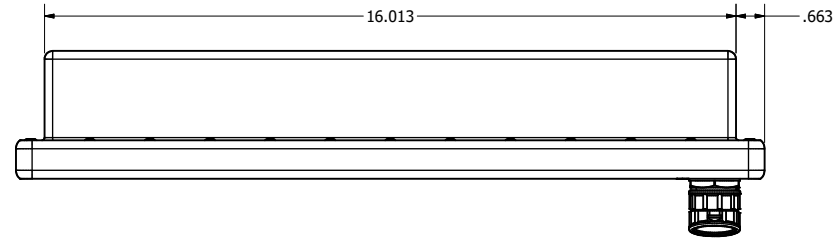

17.0" AW4 DIVERSE MOUNTING (Computer)

PRELIMINARY DRAWING
DIMENSIONS ARE SUBJECT TO CHANGE

REVISION HISTORY			
REV	DATE	INITIALS	DESCRIPTION
0	4/12/2021	maw	INITIAL RELEASE

DRAWN BY: mwitham		4/20/2021		
USE WITH PRODUCT NUMBER				
MATERIAL & FINISH				TITLE
				OUTLINE DRAWING ALL-WEATHER - GEN 4
SHEET	SIZE	PART NUMBER	REV	
1 of 4	D	VTAW4C170dADA	0	
TOLERANCES: .XX=.01 .XXX=.005				

17.0" AW4 CONSOLE MOUNT EXTREME (Computer)

PRELIMINARY DRAWING
DIMENSIONS ARE SUBJECT TO CHANGE

REVISION HISTORY			
REV	DATE	INITIALS	DESCRIPTION
0	4/12/2021	maw	INITIAL RELEASE

DRAWN BY: mwitham		4/20/2021	
USE WITH PRODUCT NUMBER			
MATERIAL & FINISH			
TOLERANCES: .XX=.01 .XXX=.005			

TITLE			
OUTLINE DRAWING ALL-WEATHER - GEN 4			
SHEET	SIZE	PART NUMBER	REV
3 of 4	D	VTAW4C170dCXA	0