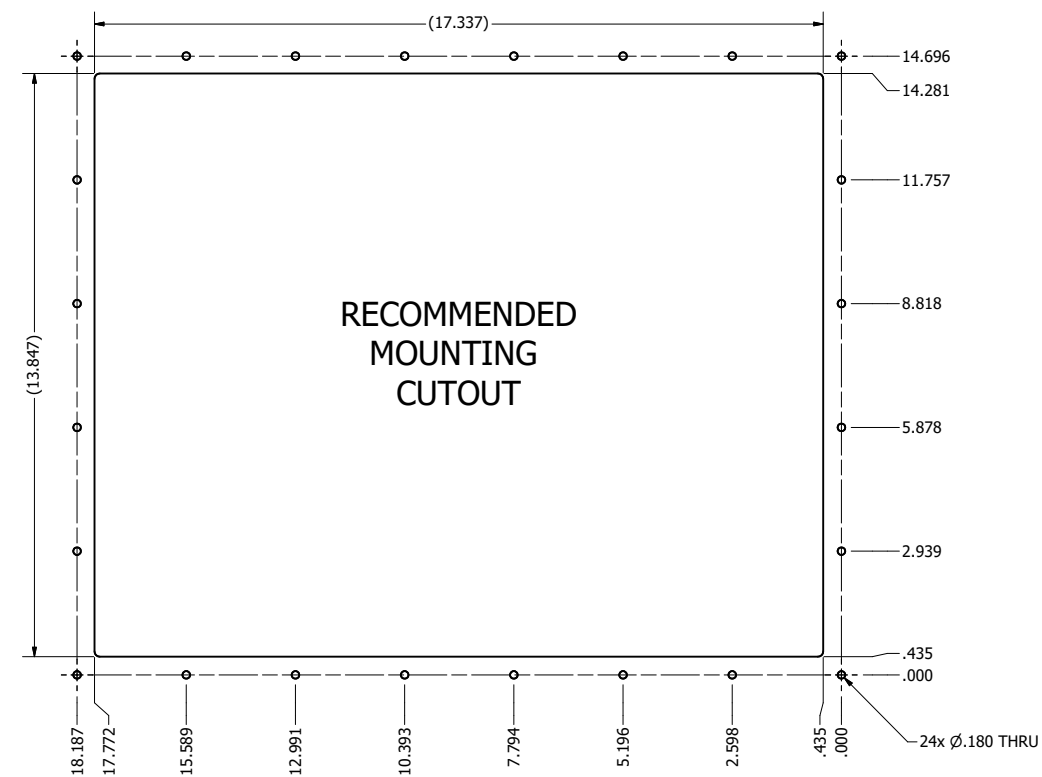

17.0" AW4 DIVERSE MOUNTING (Computer)

PRELIMINARY DRAWING
DIMENSIONS ARE SUBJECT TO CHANGE

REVISION HISTORY			
REV	DATE	INITIALS	DESCRIPTION
0	4/12/2021	maw	INITIAL RELEASE

DRAWN BY: mwitham		4/20/2021		
USE WITH PRODUCT NUMBER				
MATERIAL & FINISH				TITLE
				OUTLINE DRAWING ALL-WEATHER - GEN 4
SHEET	SIZE	PART NUMBER	REV	
1 of 4	D	VTAW4C170dADA	0	
TOLERANCES: .XX=.01 .XXX=.005				

17.0" AW4 CONSOLE MOUNT EXTREME (Computer)

PRELIMINARY DRAWING
DIMENSIONS ARE SUBJECT TO CHANGE

REVISION HISTORY			
REV	DATE	INITIALS	DESCRIPTION
0	4/12/2021	maw	INITIAL RELEASE

DRAWN BY: mwitham		4/20/2021	
USE WITH PRODUCT NUMBER			
MATERIAL & FINISH			
TOLERANCES: .XX=.01 .XXX=.005			

TITLE			
OUTLINE DRAWING ALL-WEATHER - GEN 4			
SHEET	SIZE	PART NUMBER	REV
3 of 4	D	VTAW4C170dCXA	0