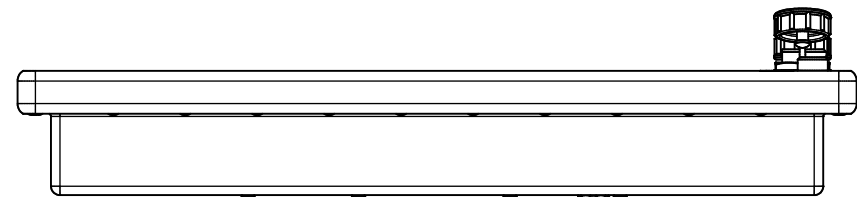

15.6" AW4 DIVERSE MOUNTING (Computer)

PRELIMINARY DRAWING
DIMENSIONS ARE SUBJECT TO CHANGE

REVISION HISTORY			
REV	DATE	INITIALS	DESCRIPTION
0	4/12/2021	TAK	INITIAL RELEASE

DRAWN BY: TAK		11/8/2019		 VARTECH SYSTEMS INC.
USE WITH PRODUCT NUMBER				
MATERIAL & FINISH				TITLE
				OUTLINE DRAWING ALL-WEATHER - GEN 4
SHEET	SIZE	PART NUMBER	REV	
1 of 4	D	VTAW4C156bADA	0	
TOLERANCES: .XX=.01 .XXX=.005				

15.6" AW4 CONSOLE MOUNT EXTREME (Computer)

PRELIMINARY DRAWING
DIMENSIONS ARE SUBJECT TO CHANGE

REVISION HISTORY			
REV	DATE	INITIALS	DESCRIPTION
0	4/12/2021	TAK	INITIAL RELEASE

ENCLOSURE VENT LOCATION VARIES
BOTTOM OR REAR SEALED CONNECTORS
SEVERAL I/O AND POWER CONFIGURATIONS
AVAILABLE UP TO 7x CONNECTORS

DRAWN BY: TAK		11/8/2019		
USE WITH PRODUCT NUMBER				
MATERIAL & FINISH				TITLE
				OUTLINE DRAWING ALL-WEATHER - GEN 4
SHEET	SIZE	PART NUMBER	REV	
3 of 4	D	VTAW4C156bCXA	0	
TOLERANCES: .XX=.01 .XXX=.005				