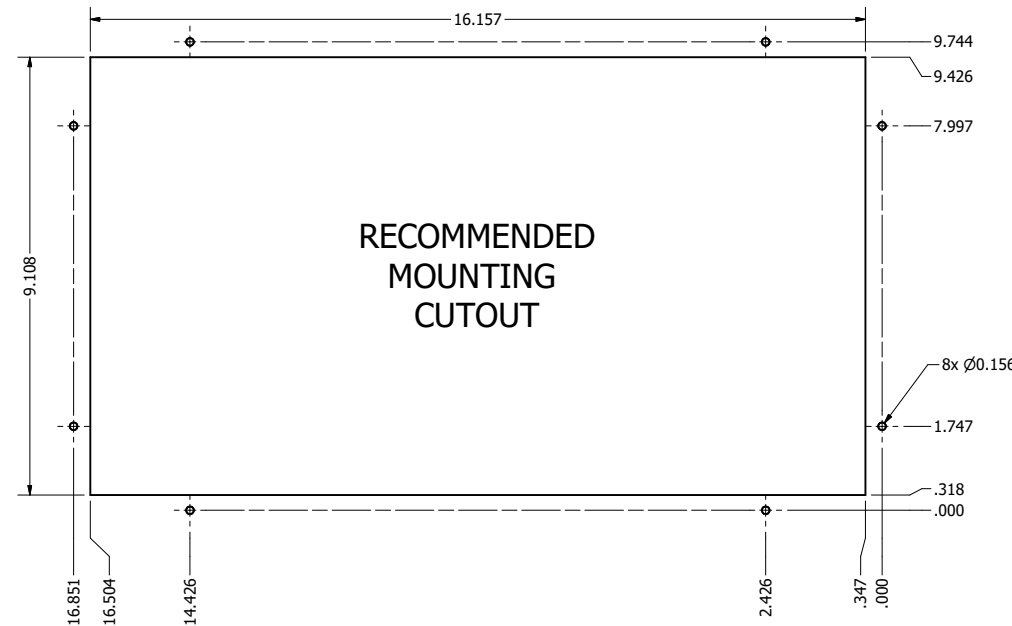

15.6" AW4 DIVERSE MOUNTING (Computer)

PRELIMINARY DRAWING
DIMENSIONS ARE SUBJECT TO CHANGE

REVISION HISTORY			
REV	DATE	INITIALS	DESCRIPTION
0	4/12/2021	TAK	INITIAL RELEASE

DRAWN BY: TAK		11/8/2019		 VARTECH SYSTEMS INC.
USE WITH PRODUCT NUMBER				
MATERIAL & FINISH				TITLE
				OUTLINE DRAWING ALL-WEATHER - GEN 4
SHEET	SIZE	PART NUMBER	REV	
1 of 4	D	VTAW4C156bADA	0	
TOLERANCES: .XX=.01 .XXX=.005				

15.6" AW4 CONSOLE MOUNT EXTREME (Computer)

PRELIMINARY DRAWING
DIMENSIONS ARE SUBJECT TO CHANGE

REVISION HISTORY			
REV	DATE	INITIALS	DESCRIPTION
0	4/12/2021	TAK	INITIAL RELEASE

ENCLOSURE VENT LOCATION VARIES
BOTTOM OR REAR SEALED CONNECTORS
SEVERAL I/O AND POWER CONFIGURATIONS
AVAILABLE UP TO 7x CONNECTORS

DRAWN BY: TAK		11/8/2019		
USE WITH PRODUCT NUMBER				
MATERIAL & FINISH				TITLE
				OUTLINE DRAWING ALL-WEATHER - GEN 4
SHEET	SIZE	PART NUMBER	REV	
3 of 4	D	VTAW4C156bCXA	0	
TOLERANCES: .XX=.01 .XXX=.005				