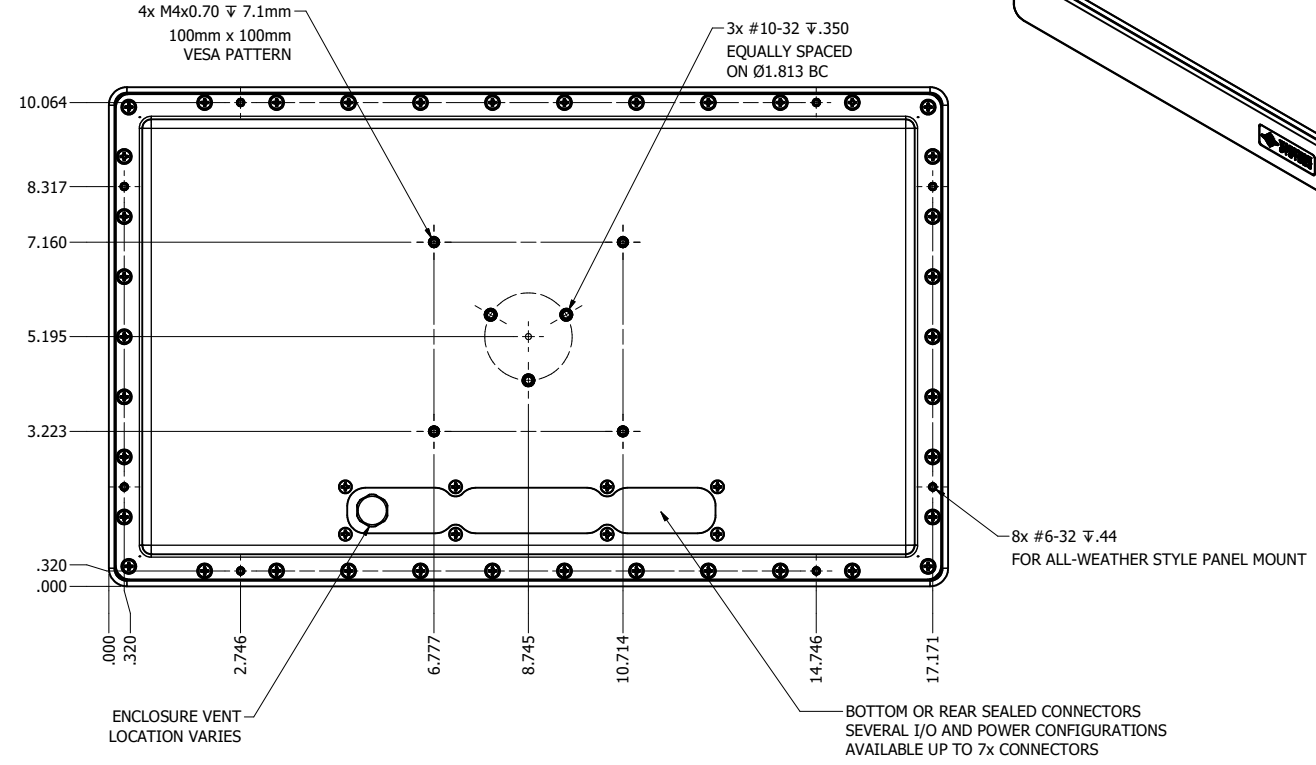

15.6" AW4 DIVERSE MOUNTING (Computer)

PRELIMINARY DRAWING
DIMENSIONS ARE SUBJECT TO CHANGE

REVISION HISTORY			
REV	DATE	INITIALS	DESCRIPTION
0	4/12/2021	TAK	INITIAL RELEASE

DRAWN BY: TAK		11/8/2019		 VARTECH SYSTEMS INC.
USE WITH PRODUCT NUMBER				
MATERIAL & FINISH				TITLE
				OUTLINE DRAWING ALL-WEATHER - GEN 4
SHEET	SIZE	PART NUMBER	REV	
1 of 4	D	VTAW4C156bADA	0	
TOLERANCES: .XX=.01 .XXX=.005				

15.6" AW4 CONSOLE MOUNT EXTREME (Computer)

PRELIMINARY DRAWING
DIMENSIONS ARE SUBJECT TO CHANGE

REVISION HISTORY			
REV	DATE	INITIALS	DESCRIPTION
0	4/12/2021	TAK	INITIAL RELEASE

ENCLOSURE VENT LOCATION VARIES
BOTTOM OR REAR SEALED CONNECTORS
SEVERAL I/O AND POWER CONFIGURATIONS
AVAILABLE UP TO 7x CONNECTORS

DRAWN BY: TAK		11/8/2019		
USE WITH PRODUCT NUMBER				
MATERIAL & FINISH				TITLE
				OUTLINE DRAWING ALL-WEATHER - GEN 4
SHEET	SIZE	PART NUMBER	REV	
3 of 4	D	VTAW4C156bCXA	0	
TOLERANCES: .XX=.01 .XXX=.005				