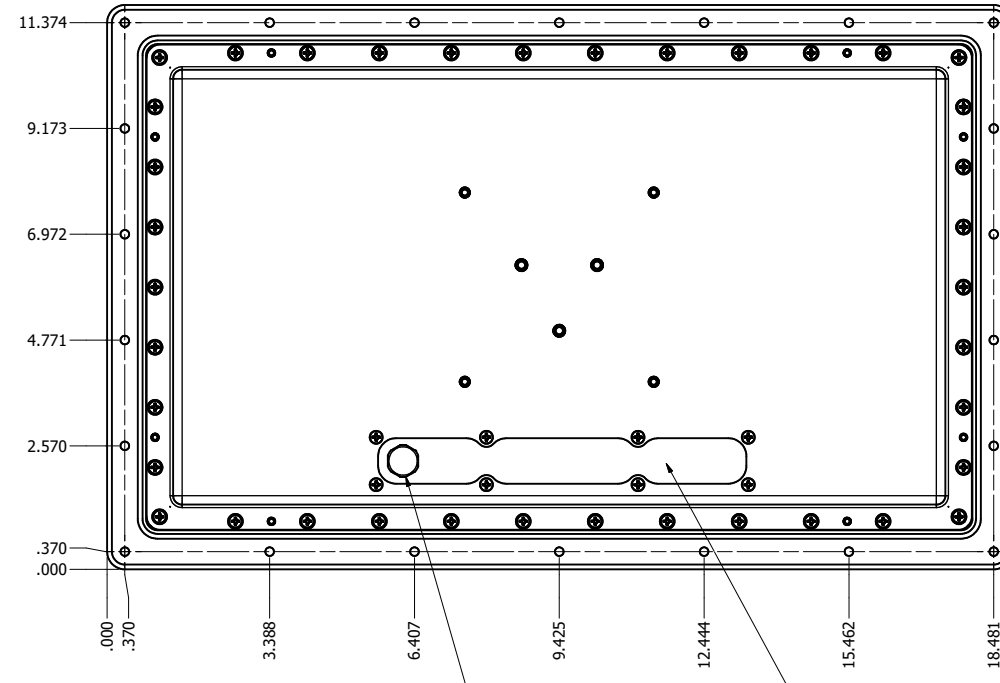

15.6" AW4 DIVERSE MOUNTING (Computer)

PRELIMINARY DRAWING
DIMENSIONS ARE SUBJECT TO CHANGE

REVISION HISTORY			
REV	DATE	INITIALS	DESCRIPTION
0	4/12/2021	TAK	INITIAL RELEASE

DRAWN BY: TAK		11/8/2019		 VARTECH SYSTEMS INC.
USE WITH PRODUCT NUMBER				
MATERIAL & FINISH				TITLE
				OUTLINE DRAWING ALL-WEATHER - GEN 4
SHEET	SIZE	PART NUMBER	REV	
1 of 4	D	VTAW4C156bADA	0	
TOLERANCES: .XX=.01 .XXX=.005				

15.6" AW4 CONSOLE MOUNT EXTREME (Computer)

PRELIMINARY DRAWING
DIMENSIONS ARE SUBJECT TO CHANGE

REVISION HISTORY			
REV	DATE	INITIALS	DESCRIPTION
0	4/12/2021	TAK	INITIAL RELEASE

ENCLOSURE VENT LOCATION VARIES
BOTTOM OR REAR SEALED CONNECTORS
SEVERAL I/O AND POWER CONFIGURATIONS
AVAILABLE UP TO 7x CONNECTORS

DRAWN BY: TAK		11/8/2019		
USE WITH PRODUCT NUMBER				
MATERIAL & FINISH				TITLE
				OUTLINE DRAWING ALL-WEATHER - GEN 4
SHEET	SIZE	PART NUMBER	REV	
3 of 4	D	VTAW4C156bCXA	0	
TOLERANCES: .XX=.01 .XXX=.005				