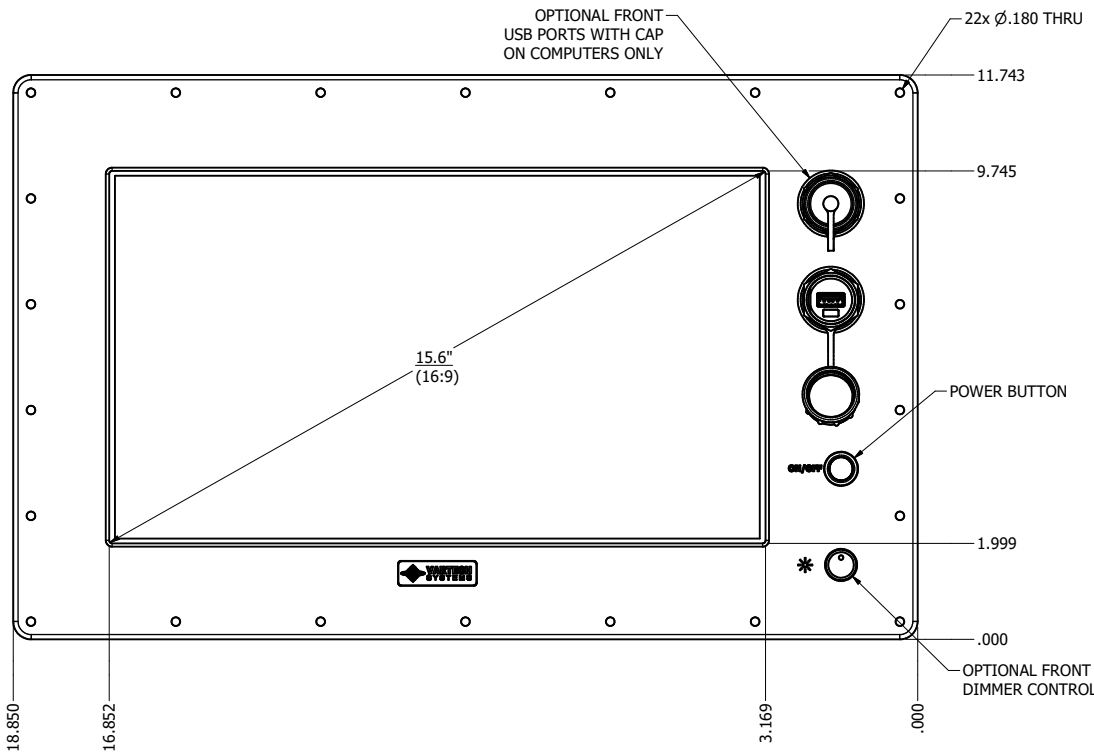

15.6" AW4 DIVERSE MOUNTING (Computer)

PRELIMINARY DRAWING
DIMENSIONS ARE SUBJECT TO CHANGE

REVISION HISTORY			
REV	DATE	INITIALS	DESCRIPTION
0	4/12/2021	TAK	INITIAL RELEASE

DRAWN BY: TAK		11/8/2019		 VARTECH SYSTEMS INC.
USE WITH PRODUCT NUMBER				
MATERIAL & FINISH				TITLE
				OUTLINE DRAWING ALL-WEATHER - GEN 4
SHEET	SIZE	PART NUMBER	REV	
1 of 4	D	VTAW4C156bADA	0	
TOLERANCES: .XX=.01 .XXX=.005				

15.6" AW4 CONSOLE MOUNT EXTREME (Computer)

PRELIMINARY DRAWING
DIMENSIONS ARE SUBJECT TO CHANGE

REVISION HISTORY			
REV	DATE	INITIALS	DESCRIPTION
0	4/12/2021	TAK	INITIAL RELEASE

ENCLOSURE VENT LOCATION VARIES
BOTTOM OR REAR SEALED CONNECTORS
SEVERAL I/O AND POWER CONFIGURATIONS
AVAILABLE UP TO 7x CONNECTORS

DRAWN BY: TAK		11/8/2019		
USE WITH PRODUCT NUMBER				
MATERIAL & FINISH				TITLE
				OUTLINE DRAWING ALL-WEATHER - GEN 4
SHEET	SIZE	PART NUMBER	REV	
3 of 4	D	VTAW4C156bCXA	0	
TOLERANCES: .XX=.01 .XXX=.005				