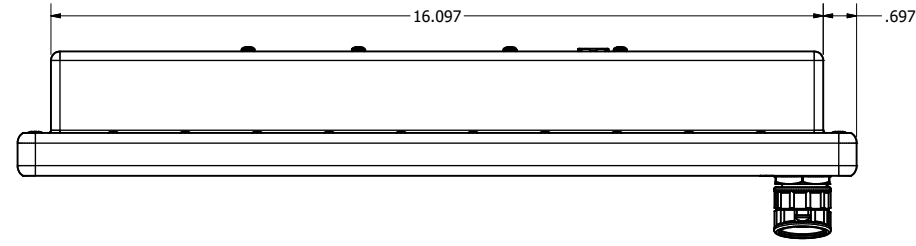

15.6" AW4 DIVERSE MOUNTING (Computer)

PRELIMINARY DRAWING
DIMENSIONS ARE SUBJECT TO CHANGE

REVISION HISTORY			
REV	DATE	INITIALS	DESCRIPTION
0	4/12/2021	TAK	INITIAL RELEASE

DRAWN BY: TAK		11/8/2019		 VARTECH SYSTEMS INC.
USE WITH PRODUCT NUMBER				
MATERIAL & FINISH				TITLE
				OUTLINE DRAWING ALL-WEATHER - GEN 4
SHEET	SIZE	PART NUMBER	REV	
1 of 4	D	VTAW4C156bADA	0	
TOLERANCES: .XX=.01 .XXX=.005				

15.6" AW4 CONSOLE MOUNT EXTREME (Computer)

PRELIMINARY DRAWING
DIMENSIONS ARE SUBJECT TO CHANGE

REVISION HISTORY			
REV	DATE	INITIALS	DESCRIPTION
0	4/12/2021	TAK	INITIAL RELEASE

ENCLOSURE VENT LOCATION VARIES
BOTTOM OR REAR SEALED CONNECTORS
SEVERAL I/O AND POWER CONFIGURATIONS
AVAILABLE UP TO 7x CONNECTORS

DRAWN BY: TAK		11/8/2019		
USE WITH PRODUCT NUMBER				
MATERIAL & FINISH				TITLE
				OUTLINE DRAWING ALL-WEATHER - GEN 4
SHEET	SIZE	PART NUMBER	REV	
3 of 4	D	VTAW4C156bCXA	0	
TOLERANCES: .XX=.01 .XXX=.005				