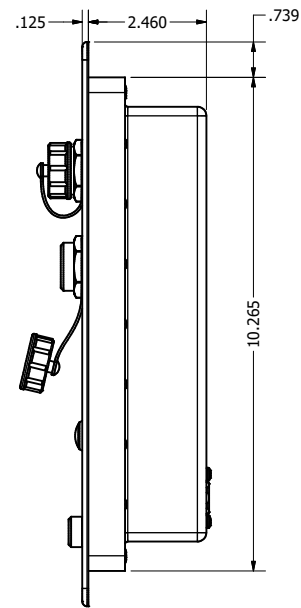

15.6" AW4 DIVERSE MOUNTING (Computer)

PRELIMINARY DRAWING
DIMENSIONS ARE SUBJECT TO CHANGE

REVISION HISTORY			
REV	DATE	INITIALS	DESCRIPTION
0	4/12/2021	TAK	INITIAL RELEASE

DRAWN BY: TAK		11/8/2019		 VARTECH SYSTEMS INC.
USE WITH PRODUCT NUMBER				
MATERIAL & FINISH				TITLE
				OUTLINE DRAWING ALL-WEATHER - GEN 4
SHEET	SIZE	PART NUMBER	REV	
1 of 4	D	VTAW4C156bADA	0	
TOLERANCES: .XX=.01 .XXX=.005				

15.6" AW4 CONSOLE MOUNT EXTREME (Computer)

PRELIMINARY DRAWING
DIMENSIONS ARE SUBJECT TO CHANGE

REVISION HISTORY			
REV	DATE	INITIALS	DESCRIPTION
0	4/12/2021	TAK	INITIAL RELEASE

ENCLOSURE VENT LOCATION VARIES
BOTTOM OR REAR SEALED CONNECTORS
SEVERAL I/O AND POWER CONFIGURATIONS
AVAILABLE UP TO 7x CONNECTORS

DRAWN BY: TAK		11/8/2019		
USE WITH PRODUCT NUMBER				
MATERIAL & FINISH				TITLE
				OUTLINE DRAWING ALL-WEATHER - GEN 4
SHEET	SIZE	PART NUMBER	REV	
3 of 4	D	VTAW4C156bCXA	0	
TOLERANCES: .XX=.01 .XXX=.005				