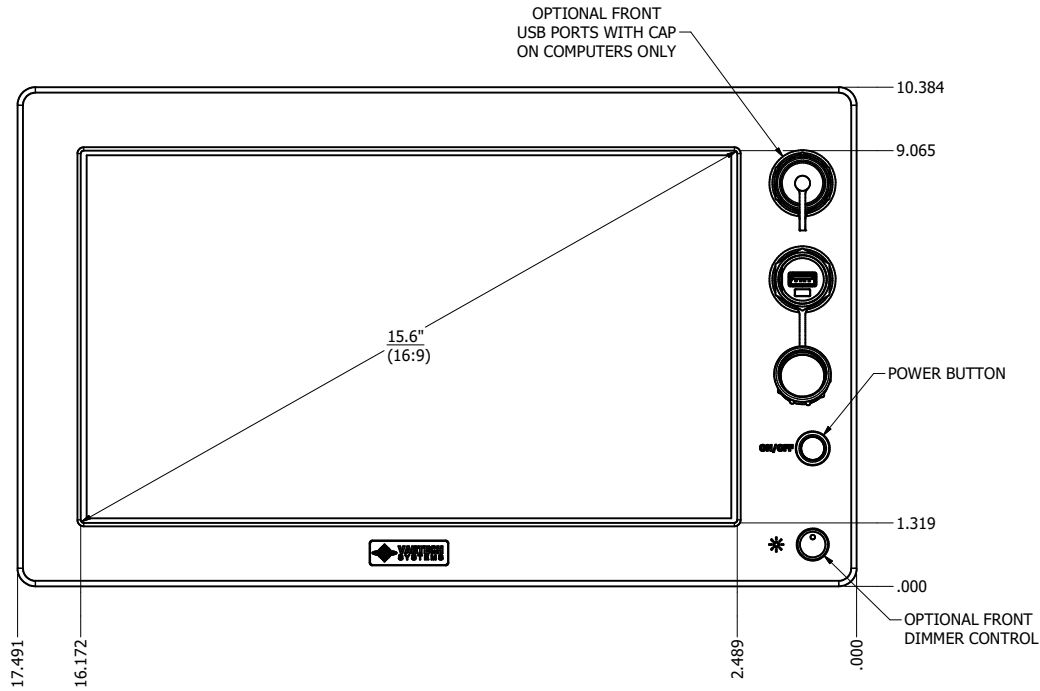

15.6" AW4 DIVERSE MOUNTING (Computer)

PRELIMINARY DRAWING
DIMENSIONS ARE SUBJECT TO CHANGE

REVISION HISTORY			
REV	DATE	INITIALS	DESCRIPTION
0	4/12/2021	TAK	INITIAL RELEASE

DRAWN BY: TAK		11/8/2019		 VARTECH SYSTEMS INC.
USE WITH PRODUCT NUMBER				
MATERIAL & FINISH				TITLE
				OUTLINE DRAWING ALL-WEATHER - GEN 4
SHEET	SIZE	PART NUMBER	REV	
1 of 4	D	VTAW4C156bADA	0	
TOLERANCES: .XX=.01 .XXX=.005				

15.6" AW4 CONSOLE MOUNT EXTREME (Computer)

PRELIMINARY DRAWING
DIMENSIONS ARE SUBJECT TO CHANGE

REVISION HISTORY			
REV	DATE	INITIALS	DESCRIPTION
0	4/12/2021	TAK	INITIAL RELEASE

ENCLOSURE VENT LOCATION VARIES
BOTTOM OR REAR SEALED CONNECTORS
SEVERAL I/O AND POWER CONFIGURATIONS
AVAILABLE UP TO 7x CONNECTORS

DRAWN BY: TAK		11/8/2019		
USE WITH PRODUCT NUMBER				
MATERIAL & FINISH				TITLE
				OUTLINE DRAWING ALL-WEATHER - GEN 4
SHEET	SIZE	PART NUMBER	REV	
3 of 4	D	VTAW4C156bCXA	0	
TOLERANCES: .XX=.01 .XXX=.005				