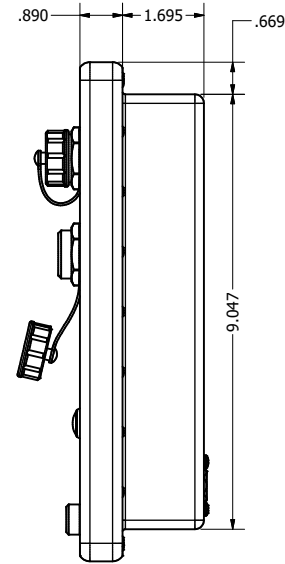

15.6" AW4 DIVERSE MOUNTING (Computer)

PRELIMINARY DRAWING
DIMENSIONS ARE SUBJECT TO CHANGE

REVISION HISTORY			
REV	DATE	INITIALS	DESCRIPTION
0	4/12/2021	TAK	INITIAL RELEASE

DRAWN BY: TAK		11/8/2019		 VARTECH SYSTEMS INC.
USE WITH PRODUCT NUMBER				
MATERIAL & FINISH				TITLE
				OUTLINE DRAWING ALL-WEATHER - GEN 4
SHEET	SIZE	PART NUMBER	REV	
1 of 4	D	VTAW4C156bADA	0	
TOLERANCES: .XX=.01 .XXX=.005				

15.6" AW4 CONSOLE MOUNT EXTREME (Computer)

PRELIMINARY DRAWING
DIMENSIONS ARE SUBJECT TO CHANGE

REVISION HISTORY			
REV	DATE	INITIALS	DESCRIPTION
0	4/12/2021	TAK	INITIAL RELEASE

ENCLOSURE VENT LOCATION VARIES
BOTTOM OR REAR SEALED CONNECTORS
SEVERAL I/O AND POWER CONFIGURATIONS
AVAILABLE UP TO 7x CONNECTORS

DRAWN BY: TAK		11/8/2019		
USE WITH PRODUCT NUMBER				
MATERIAL & FINISH				TITLE
				OUTLINE DRAWING ALL-WEATHER - GEN 4
SHEET	SIZE	PART NUMBER	REV	
3 of 4	D	VTAW4C156bCXA	0	
TOLERANCES: .XX=.01 .XXX=.005				