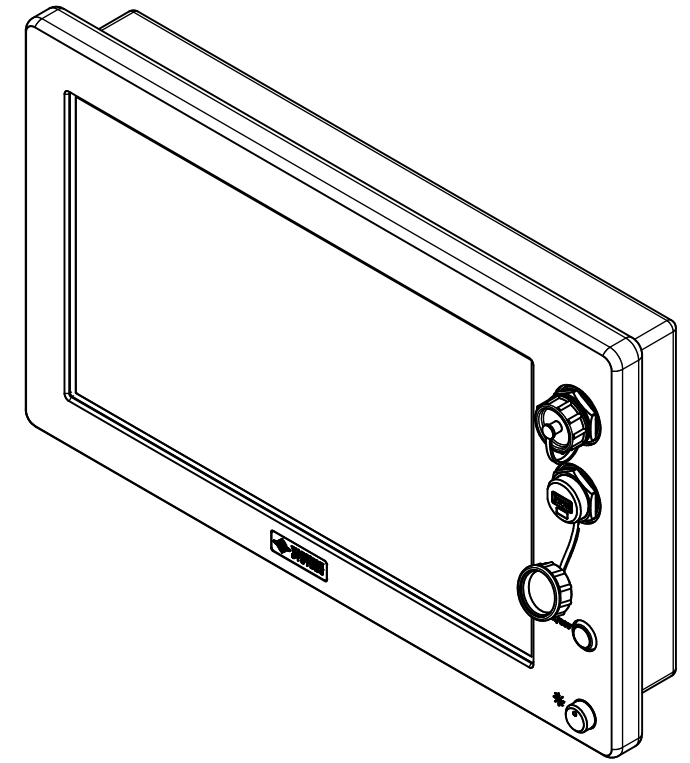

15.6" AW4 DIVERSE MOUNTING (Computer)

PRELIMINARY DRAWING
DIMENSIONS ARE SUBJECT TO CHANGE

REVISION HISTORY			
REV	DATE	INITIALS	DESCRIPTION
0	4/12/2021	TAK	INITIAL RELEASE

DRAWN BY: TAK		11/8/2019		 VARTECH SYSTEMS INC.
USE WITH PRODUCT NUMBER				
MATERIAL & FINISH				TITLE
				OUTLINE DRAWING ALL-WEATHER - GEN 4
SHEET	SIZE	PART NUMBER	REV	
1 of 4	D	VTAW4C156bADA	0	
TOLERANCES: .XX=.01 .XXX=.005				

15.6" AW4 CONSOLE MOUNT EXTREME (Computer)

PRELIMINARY DRAWING
DIMENSIONS ARE SUBJECT TO CHANGE

REVISION HISTORY			
REV	DATE	INITIALS	DESCRIPTION
0	4/12/2021	TAK	INITIAL RELEASE

ENCLOSURE VENT LOCATION VARIES
BOTTOM OR REAR SEALED CONNECTORS
SEVERAL I/O AND POWER CONFIGURATIONS
AVAILABLE UP TO 7x CONNECTORS