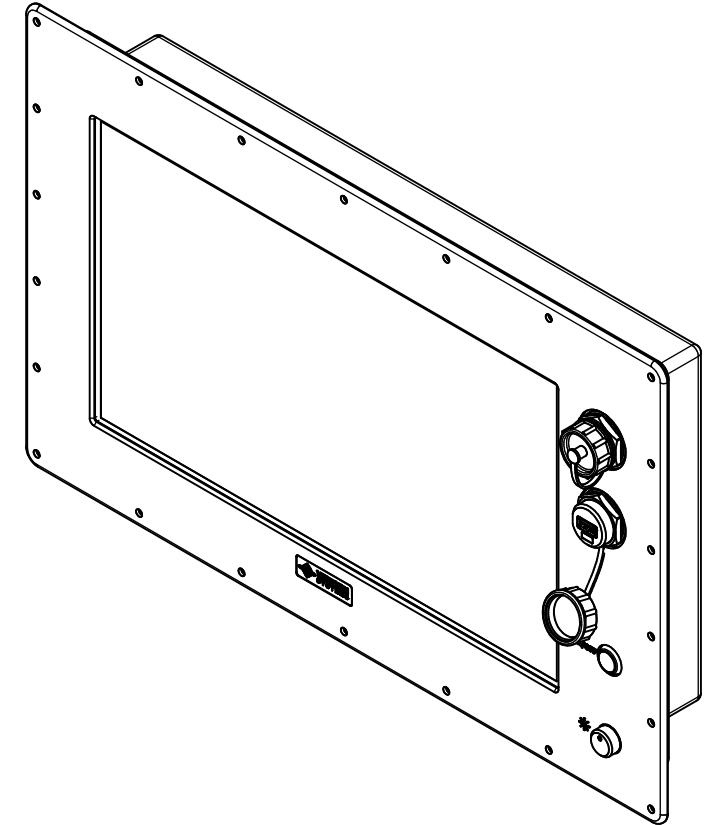

15.6" AW4 DIVERSE MOUNTING (Computer)

PRELIMINARY DRAWING
DIMENSIONS ARE SUBJECT TO CHANGE

REVISION HISTORY			
REV	DATE	INITIALS	DESCRIPTION
0	4/12/2021	TAK	INITIAL RELEASE

DRAWN BY: TAK		11/8/2019		 VARTECH SYSTEMS INC.
USE WITH PRODUCT NUMBER				
MATERIAL & FINISH				TITLE
				OUTLINE DRAWING ALL-WEATHER - GEN 4
SHEET	SIZE	PART NUMBER	REV	
1 of 4	D	VTAW4C156bADA	0	
TOLERANCES: .XX=.01 .XXX=.005				

15.6" AW4 CONSOLE MOUNT EXTREME (Computer)

PRELIMINARY DRAWING
DIMENSIONS ARE SUBJECT TO CHANGE

REVISION HISTORY			
REV	DATE	INITIALS	DESCRIPTION
0	4/12/2021	TAK	INITIAL RELEASE

ENCLOSURE VENT LOCATION VARIES
BOTTOM OR REAR SEALED CONNECTORS
SEVERAL I/O AND POWER CONFIGURATIONS
AVAILABLE UP TO 7x CONNECTORS