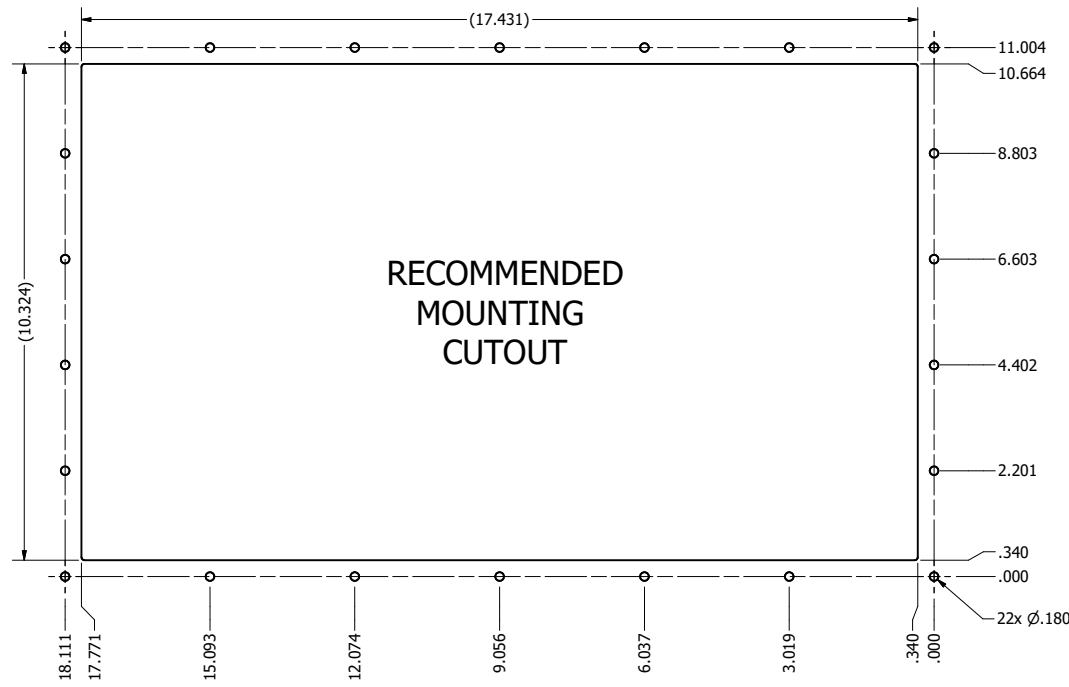

15.6" AW4 CONSOLE MOUNT EXTREME (Computer)

PRELIMINARY DRAWING
DIMENSIONS ARE SUBJECT TO CHANGE

REVISION HISTORY			
REV	DATE	INITIALS	DESCRIPTION
0	4/12/2021	TAK	INITIAL RELEASE

ENCLOSURE VENT LOCATION VARIES
BOTTOM OR REAR SEALED CONNECTORS
SEVERAL I/O AND POWER CONFIGURATIONS
AVAILABLE UP TO 7x CONNECTORS

DRAWN BY: TAK		11/8/2019		
USE WITH PRODUCT NUMBER				
MATERIAL & FINISH				TITLE
				OUTLINE DRAWING ALL-WEATHER - GEN 4
SHEET	SIZE	PART NUMBER	REV	
3 of 4	D	VTAW4C156bCXA	0	
TOLERANCES: .XX=.01 .XXX=.005