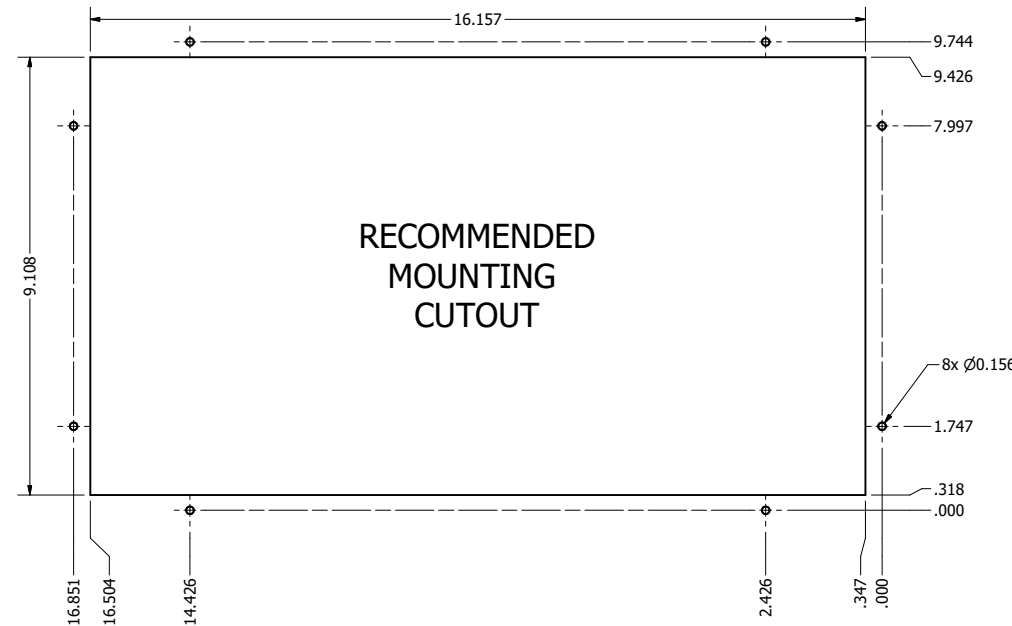

15.6" AW4 DIVERSE MOUNTING (Computer)

PRELIMINARY DRAWING  
DIMENSIONS ARE SUBJECT TO CHANGE

REVISION HISTORY			
REV	DATE	INITIALS	DESCRIPTION
0	4/12/2021	TAK	INITIAL RELEASE

DRAWN BY: TAK		11/8/2019		 VARTECH SYSTEMS INC.
USE WITH PRODUCT NUMBER				
MATERIAL & FINISH				TITLE
				OUTLINE DRAWING ALL-WEATHER - GEN 4
SHEET	SIZE	PART NUMBER	REV	
1 of 4	D	VTAW4C156bADA	0	
TOLERANCES: .XX=.01 .XXX=.005				