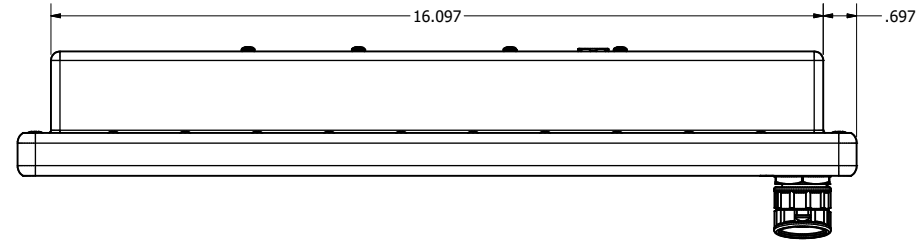

15.6" AW4 DIVERSE MOUNTING (Computer)

PRELIMINARY DRAWING  
DIMENSIONS ARE SUBJECT TO CHANGE

REVISION HISTORY			
REV	DATE	INITIALS	DESCRIPTION
0	4/12/2021	TAK	INITIAL RELEASE

DRAWN BY: TAK		11/8/2019		 VARTECH SYSTEMS INC.
USE WITH PRODUCT NUMBER				
MATERIAL & FINISH				TITLE
				OUTLINE DRAWING ALL-WEATHER - GEN 4
SHEET	SIZE	PART NUMBER	REV	
1 of 4	D	VTAW4C156bADA	0	
TOLERANCES: .XX=.01 .XXX=.005				