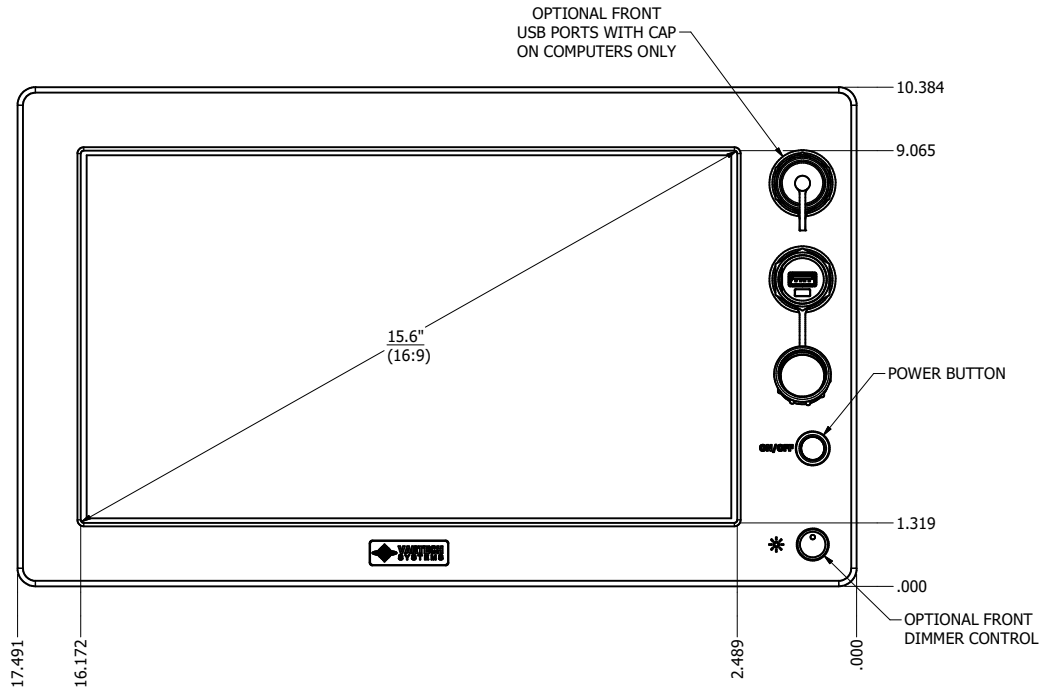

15.6" AW4 DIVERSE MOUNTING (Computer)

PRELIMINARY DRAWING  
DIMENSIONS ARE SUBJECT TO CHANGE

REVISION HISTORY			
REV	DATE	INITIALS	DESCRIPTION
0	4/12/2021	TAK	INITIAL RELEASE

DRAWN BY: TAK		11/8/2019		 VARTECH SYSTEMS INC.
USE WITH PRODUCT NUMBER				
MATERIAL & FINISH				TITLE
				OUTLINE DRAWING ALL-WEATHER - GEN 4
SHEET	SIZE	PART NUMBER	REV	
1 of 4	D	VTAW4C156bADA	0	
TOLERANCES: .XX=.01 .XXX=.005				