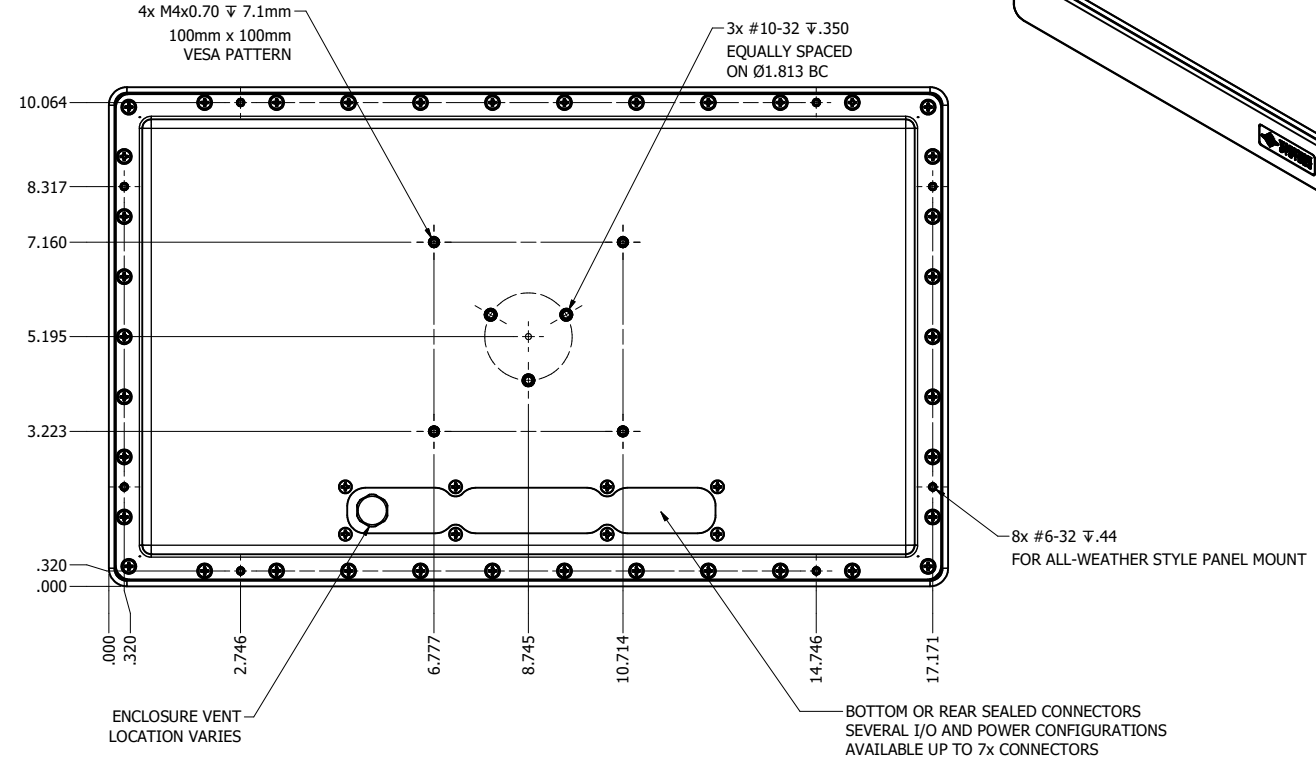

15.6" AW4 DIVERSE MOUNTING (Computer)

PRELIMINARY DRAWING  
DIMENSIONS ARE SUBJECT TO CHANGE

REVISION HISTORY			
REV	DATE	INITIALS	DESCRIPTION
0	4/12/2021	TAK	INITIAL RELEASE

DRAWN BY: TAK		11/8/2019		 VARTECH SYSTEMS INC.
USE WITH PRODUCT NUMBER				
MATERIAL & FINISH				TITLE
				OUTLINE DRAWING ALL-WEATHER - GEN 4
SHEET	SIZE	PART NUMBER	REV	
1 of 4	D	VTAW4C156bADA	0	
TOLERANCES: .XX=.01 .XXX=.005				