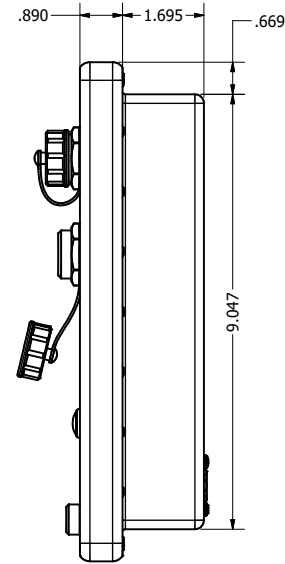

15.6" AW4 DIVERSE MOUNTING (Computer)

PRELIMINARY DRAWING  
DIMENSIONS ARE SUBJECT TO CHANGE

REVISION HISTORY			
REV	DATE	INITIALS	DESCRIPTION
0	4/12/2021	TAK	INITIAL RELEASE

DRAWN BY: TAK		11/8/2019		 VARTECH SYSTEMS INC.
USE WITH PRODUCT NUMBER				
MATERIAL & FINISH				TITLE
				OUTLINE DRAWING ALL-WEATHER - GEN 4
SHEET	SIZE	PART NUMBER	REV	
1 of 4	D	VTAW4C156bADA	0	
TOLERANCES: .XX=.01 .XXX=.005				