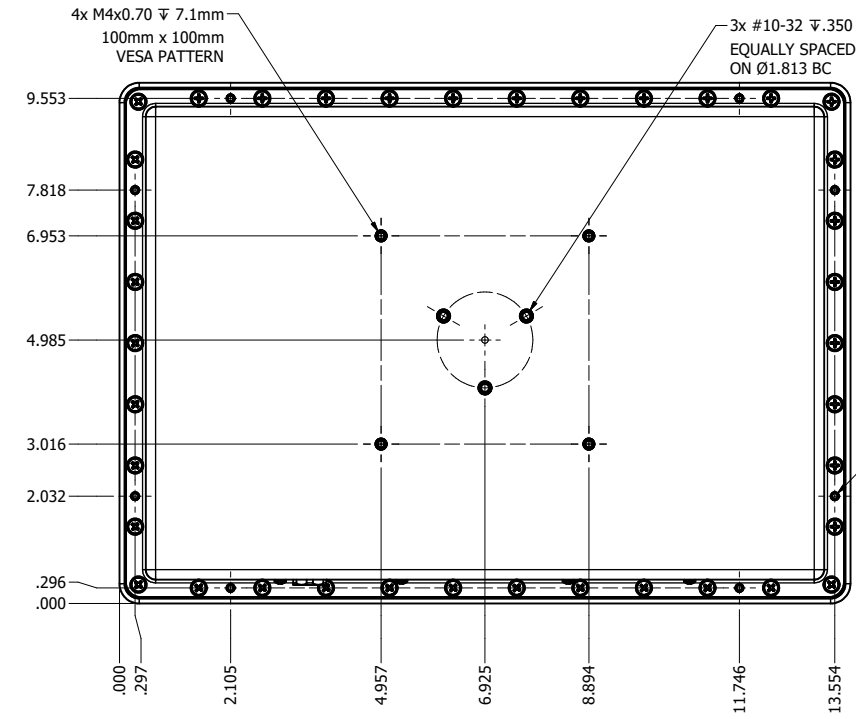

12.1" AW4 DIVERSE MOUNTING (Computer)

PRELIMINARY DRAWING  
DIMENSIONS ARE SUBJECT TO CHANGE

REVISION HISTORY			
REV	DATE	INITIALS	DESCRIPTION
0	4/12/2021	maw	INITIAL RELEASE

8x #6-32 7.44  
FOR ALL-WEATHER STYLE PANEL MOUNT

DRAWN BY: mwitham		4/22/2021		
USE WITH PRODUCT NUMBER				
TITLE				<b>OUTLINE DRAWING</b> ALL-WEATHER - GEN 4
MATERIAL & FINISH				
SHEET	SIZE	PART NUMBER	REV	
1 of 4	D	VTAW4C121aADA	0	
TOLERANCES: .XX=.01 .XXX=.005				