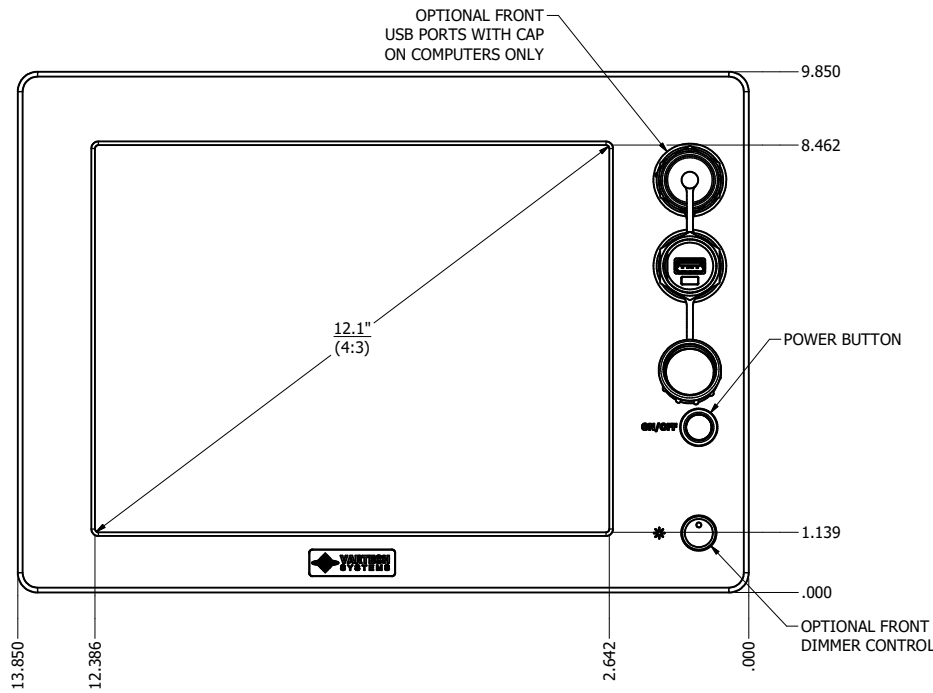

12.1" AW4 DIVERSE MOUNTING (Computer)

PRELIMINARY DRAWING  
DIMENSIONS ARE SUBJECT TO CHANGE

REVISION HISTORY			
REV	DATE	INITIALS	DESCRIPTION
0	4/12/2021	maw	INITIAL RELEASE

8x #6-32 7.44  
FOR ALL-WEATHER STYLE PANEL MOUNT

DRAWN BY: mwitham		4/22/2021		
USE WITH PRODUCT NUMBER				
TITLE				<b>OUTLINE DRAWING</b> ALL-WEATHER - GEN 4
MATERIAL & FINISH				
SHEET	SIZE	PART NUMBER	REV	
1 of 4	D	VTAW4C121aADA	0	
TOLERANCES: .XX=.01 .XXX=.005				