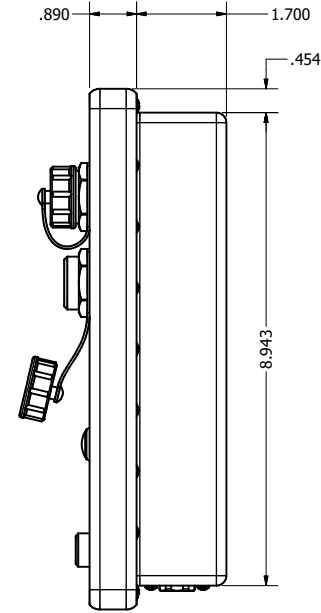

12.1" AW4 DIVERSE MOUNTING (Computer)

PRELIMINARY DRAWING  
DIMENSIONS ARE SUBJECT TO CHANGE

REVISION HISTORY			
REV	DATE	INITIALS	DESCRIPTION
0	4/12/2021	maw	INITIAL RELEASE

8x #6-32 7.44  
FOR ALL-WEATHER STYLE PANEL MOUNT

DRAWN BY: mwitham		4/22/2021		
USE WITH PRODUCT NUMBER				
TITLE				<b>OUTLINE DRAWING</b> ALL-WEATHER - GEN 4
MATERIAL & FINISH				
SHEET	SIZE	PART NUMBER	REV	
1 of 4	D	VTAW4C121aADA	0	
TOLERANCES: .XX=.01 .XXX=.005				