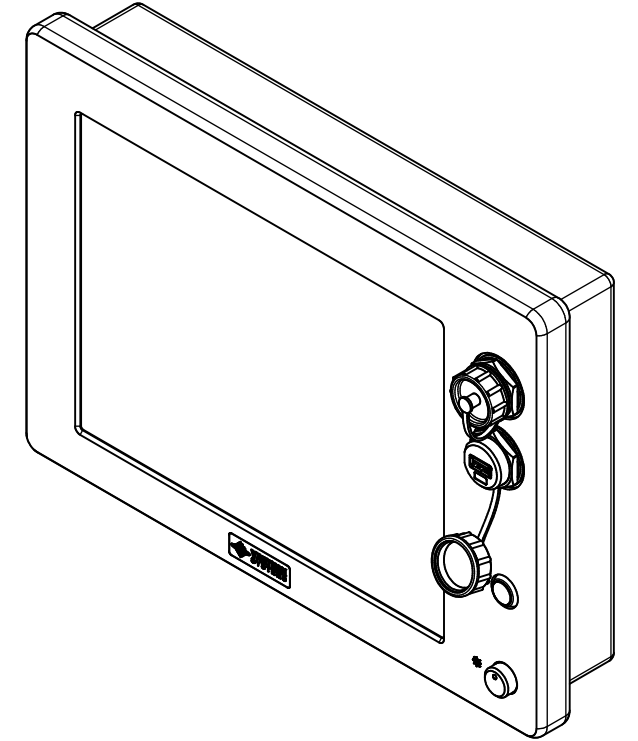

12.1" AW4 DIVERSE MOUNTING (Computer)

PRELIMINARY DRAWING  
DIMENSIONS ARE SUBJECT TO CHANGE

REVISION HISTORY			
REV	DATE	INITIALS	DESCRIPTION
0	4/12/2021	maw	INITIAL RELEASE

8x #6-32 7.44  
FOR ALL-WEATHER STYLE PANEL MOUNT

DRAWN BY: mwitham		4/22/2021		
USE WITH PRODUCT NUMBER				
TITLE				<b>OUTLINE DRAWING</b> ALL-WEATHER - GEN 4
MATERIAL & FINISH				
SHEET	SIZE	PART NUMBER	REV	
1 of 4	D	VTAW4C121aADA	0	
TOLERANCES: .XX=.01 .XXX=.005				