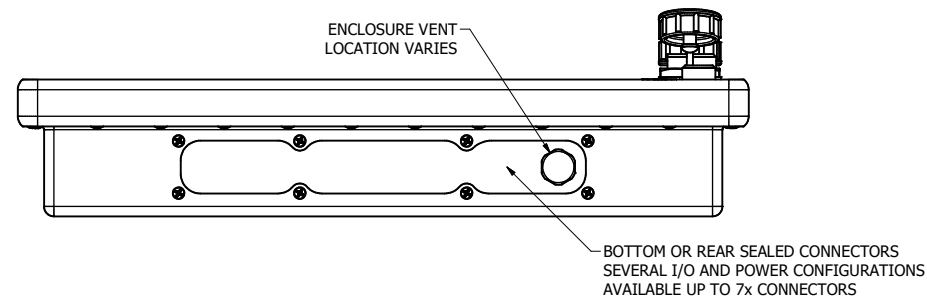

12.1" AW4 DIVERSE MOUNTING (Computer)

PRELIMINARY DRAWING  
DIMENSIONS ARE SUBJECT TO CHANGE

REVISION HISTORY			
REV	DATE	INITIALS	DESCRIPTION
0	4/12/2021	maw	INITIAL RELEASE

8x #6-32 7.44  
FOR ALL-WEATHER STYLE PANEL MOUNT

DRAWN BY: mwitham		4/22/2021		
USE WITH PRODUCT NUMBER				
TITLE				<b>OUTLINE DRAWING</b> ALL-WEATHER - GEN 4
MATERIAL & FINISH				
SHEET	SIZE	PART NUMBER	REV	
1 of 4	D	VTAW4C121aADA	0	
TOLERANCES: .XX=.01 .XXX=.005				