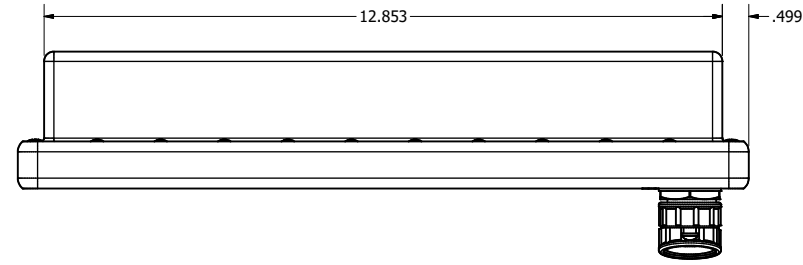

12.1" AW4 DIVERSE MOUNTING (Computer)

PRELIMINARY DRAWING  
DIMENSIONS ARE SUBJECT TO CHANGE

REVISION HISTORY			
REV	DATE	INITIALS	DESCRIPTION
0	4/12/2021	maw	INITIAL RELEASE

8x #6-32 7.44  
FOR ALL-WEATHER STYLE PANEL MOUNT

DRAWN BY: mwitham		4/22/2021		
USE WITH PRODUCT NUMBER				
TITLE				<b>OUTLINE DRAWING</b> ALL-WEATHER - GEN 4
MATERIAL & FINISH				
SHEET	SIZE	PART NUMBER	REV	
1 of 4	D	VTAW4C121aADA	0	
TOLERANCES: .XX=.01 .XXX=.005				