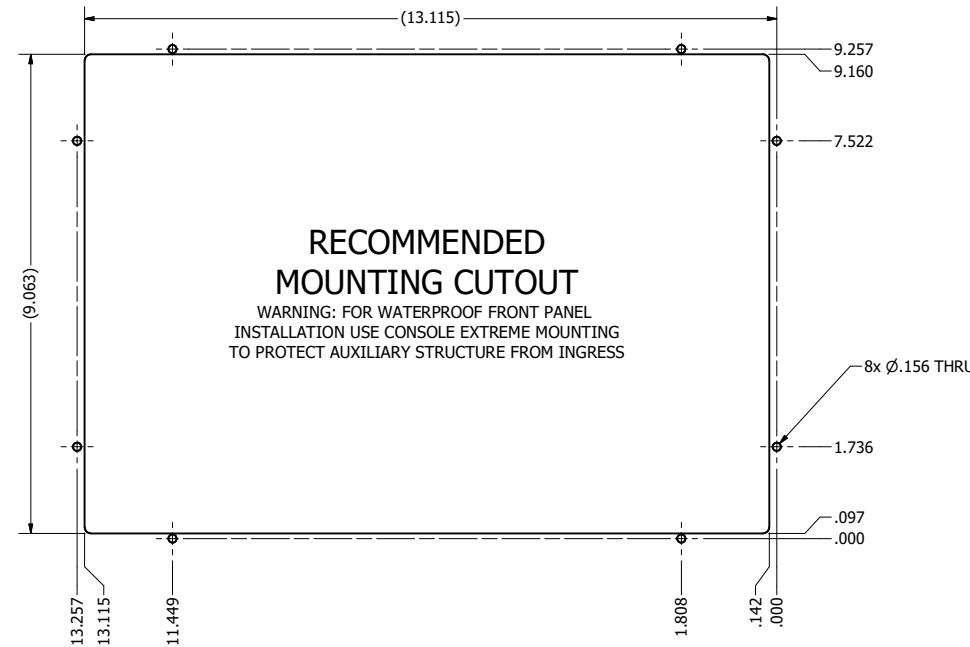

12.1" AW4 DIVERSE MOUNTING (Computer)

PRELIMINARY DRAWING  
DIMENSIONS ARE SUBJECT TO CHANGE

REVISION HISTORY			
REV	DATE	INITIALS	DESCRIPTION
0	4/12/2021	maw	INITIAL RELEASE

8x #6-32 7.44  
FOR ALL-WEATHER STYLE PANEL MOUNT

DRAWN BY: mwitham		4/22/2021		
USE WITH PRODUCT NUMBER				
TITLE				<b>OUTLINE DRAWING</b> ALL-WEATHER - GEN 4
MATERIAL & FINISH				
SHEET	SIZE	PART NUMBER	REV	
1 of 4	D	VTAW4C121aADA	0	
TOLERANCES: .XX=.01 .XXX=.005				