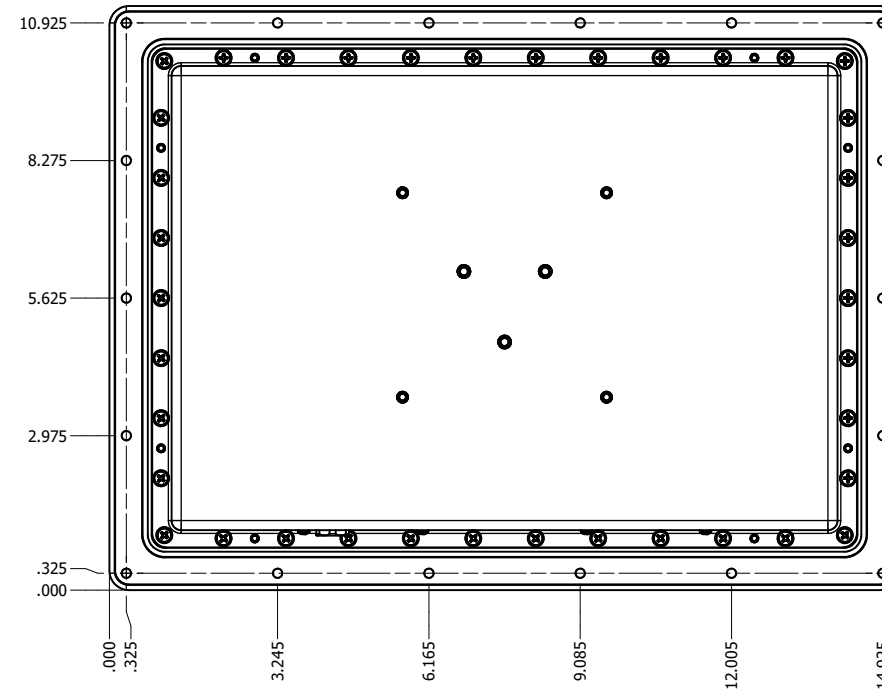

12.1" AW4 CONSOLE MOUNT EXTREME (Computer)

PRELIMINARY DRAWING
DIMENSIONS ARE SUBJECT TO CHANGE

REVISION HISTORY			
REV	DATE	INITIALS	DESCRIPTION
0	4/12/2021	maw	INITIAL RELEASE

DRAWN BY: mwitham		4/12/2021	
USE WITH PRODUCT NUMBER			
TITLE			
MATERIAL & FINISH			
SHEET	SIZE	PART NUMBER	REV
3 OF 4	D	VTAW4C121aCXA	0
TOLERANCES: .XX=-.01 .XXX=-.005			

OUTLINE DRAWING
ALL-WEATHER - GEN 4