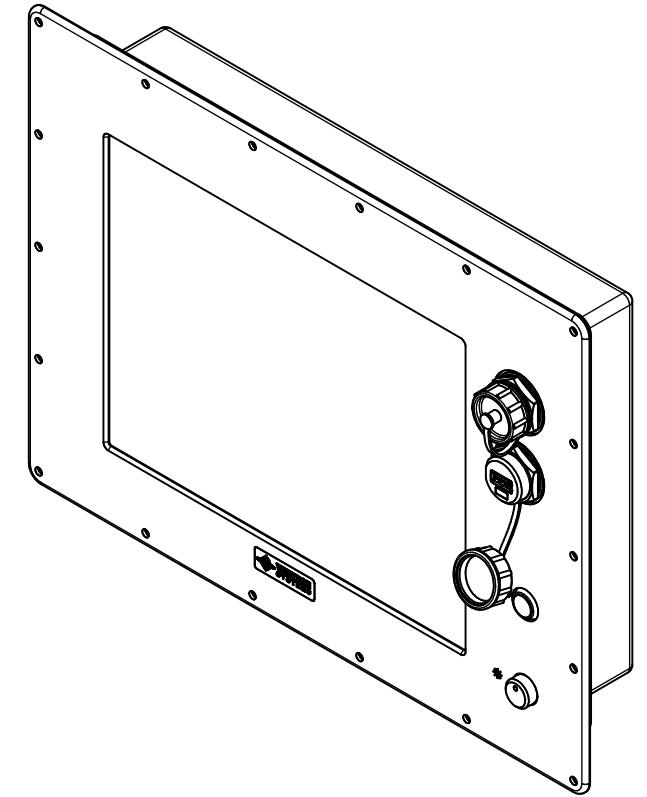

12.1" AW4 CONSOLE MOUNT EXTREME (Computer)

PRELIMINARY DRAWING
DIMENSIONS ARE SUBJECT TO CHANGE

REVISION HISTORY			
REV	DATE	INITIALS	DESCRIPTION
0	4/12/2021	maw	INITIAL RELEASE

DRAWN BY: mwitham		4/12/2021	
USE WITH PRODUCT NUMBER			
TITLE			
MATERIAL & FINISH			
SHEET	SIZE	PART NUMBER	REV
3 OF 4	D	VTAW4C121aCXA	0
TOLERANCES: .XX=-.01 .XXX=-.005			

OUTLINE DRAWING
ALL-WEATHER - GEN 4