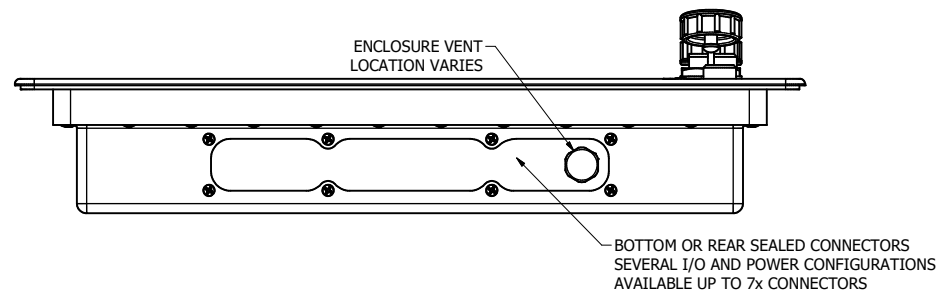

12.1" AW4 CONSOLE MOUNT EXTREME (Computer)

PRELIMINARY DRAWING
DIMENSIONS ARE SUBJECT TO CHANGE

REVISION HISTORY			
REV	DATE	INITIALS	DESCRIPTION
0	4/12/2021	maw	INITIAL RELEASE

DRAWN BY: mwitham		4/12/2021	
USE WITH PRODUCT NUMBER			
TITLE			
MATERIAL & FINISH			
SHEET	SIZE	PART NUMBER	REV
3 OF 4	D	VTAW4C121aCXA	0
TOLERANCES: .XX=-.01 .XXX=-.005			

OUTLINE DRAWING
ALL-WEATHER - GEN 4