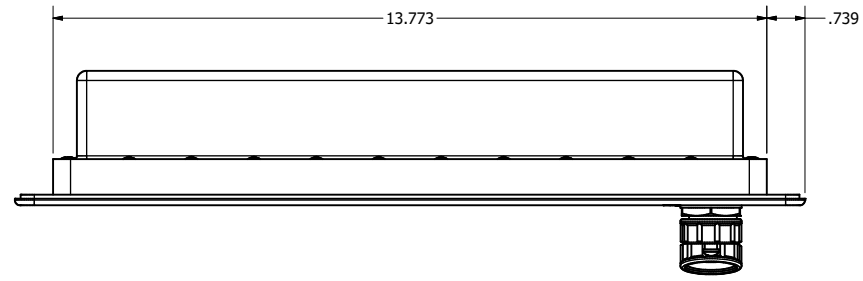

12.1" AW4 CONSOLE MOUNT EXTREME (Computer)

PRELIMINARY DRAWING
DIMENSIONS ARE SUBJECT TO CHANGE

REVISION HISTORY			
REV	DATE	INITIALS	DESCRIPTION
0	4/12/2021	maw	INITIAL RELEASE

DRAWN BY: mwitham		4/12/2021	
USE WITH PRODUCT NUMBER			
TITLE			
MATERIAL & FINISH			
SHEET	SIZE	PART NUMBER	REV
3 OF 4	D	VTAW4C121aCXA	0
TOLERANCES: .XX=-.01 .XXX=-.005			

OUTLINE DRAWING
ALL-WEATHER - GEN 4