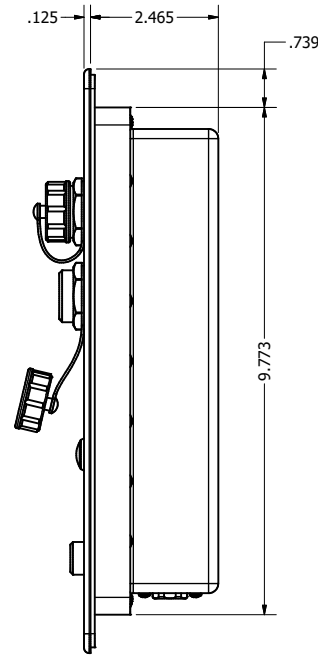

12.1" AW4 CONSOLE MOUNT EXTREME (Computer)

PRELIMINARY DRAWING
DIMENSIONS ARE SUBJECT TO CHANGE

REVISION HISTORY			
REV	DATE	INITIALS	DESCRIPTION
0	4/12/2021	maw	INITIAL RELEASE

DRAWN BY: mwitham		4/12/2021	
USE WITH PRODUCT NUMBER			
TITLE			
MATERIAL & FINISH			
SHEET	SIZE	PART NUMBER	REV
3 OF 4	D	VTAW4C121aCXA	0
TOLERANCES: .XX=-.01 .XXX=-.005			

OUTLINE DRAWING
ALL-WEATHER - GEN 4