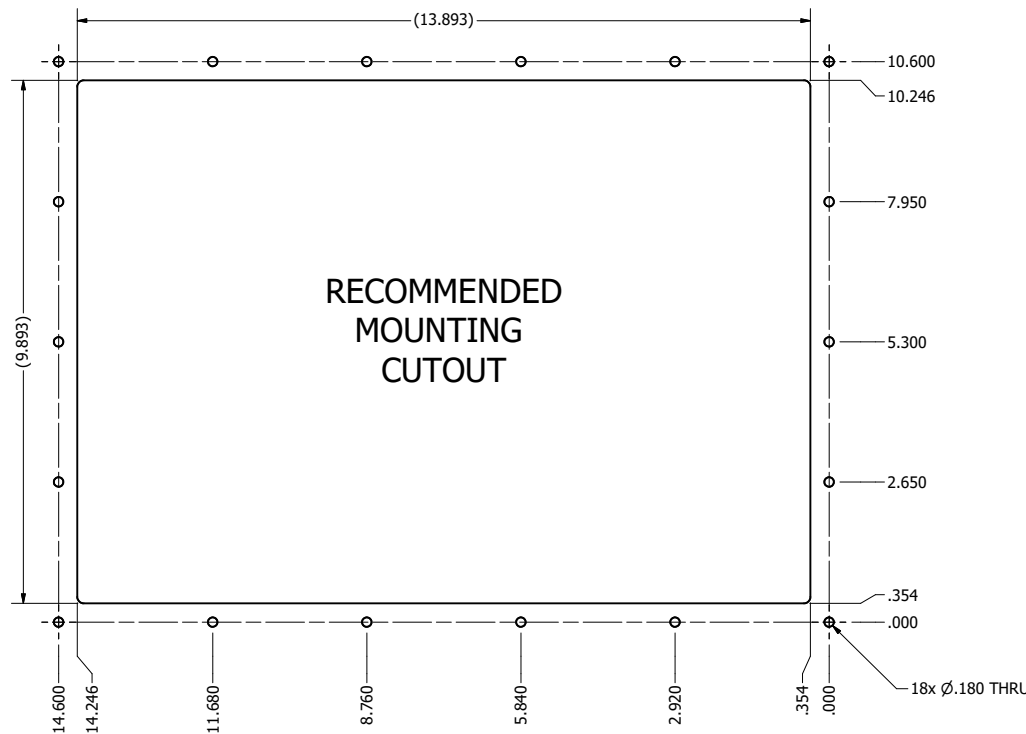

12.1" AW4 CONSOLE MOUNT EXTREME (Computer)

PRELIMINARY DRAWING
DIMENSIONS ARE SUBJECT TO CHANGE

REVISION HISTORY			
REV	DATE	INITIALS	DESCRIPTION
0	4/12/2021	maw	INITIAL RELEASE

DRAWN BY: mwitham		4/12/2021	
USE WITH PRODUCT NUMBER			
TITLE			
MATERIAL & FINISH			
SHEET	SIZE	PART NUMBER	REV
3 OF 4	D	VTAW4C121aCXA	0
TOLERANCES: .XX=-.01 .XXX=-.005			

OUTLINE DRAWING
ALL-WEATHER - GEN 4