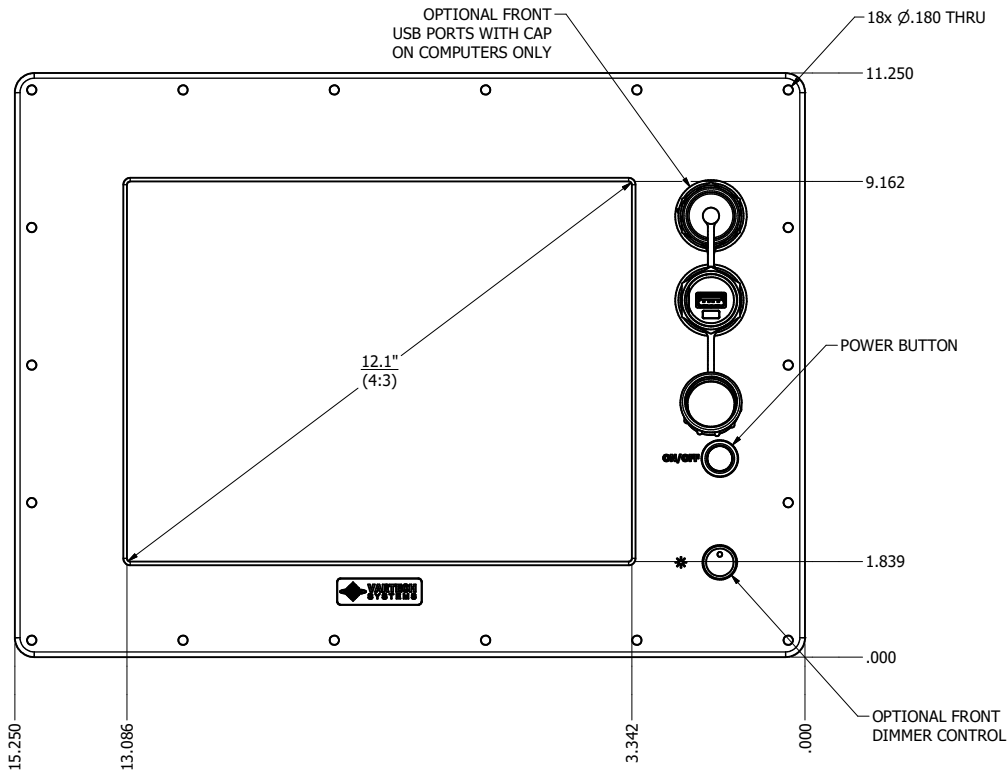

12.1" AW4 CONSOLE MOUNT EXTREME (Computer)

PRELIMINARY DRAWING
DIMENSIONS ARE SUBJECT TO CHANGE

REVISION HISTORY			
REV	DATE	INITIALS	DESCRIPTION
0	4/12/2021	maw	INITIAL RELEASE

DRAWN BY: mwitham		4/12/2021	
USE WITH PRODUCT NUMBER			
TITLE			
MATERIAL & FINISH			
SHEET	SIZE	PART NUMBER	REV
3 OF 4	D	VTAW4C121aCXA	0
TOLERANCES: .XX=-.01 .XXX=-.005			

OUTLINE DRAWING
ALL-WEATHER - GEN 4