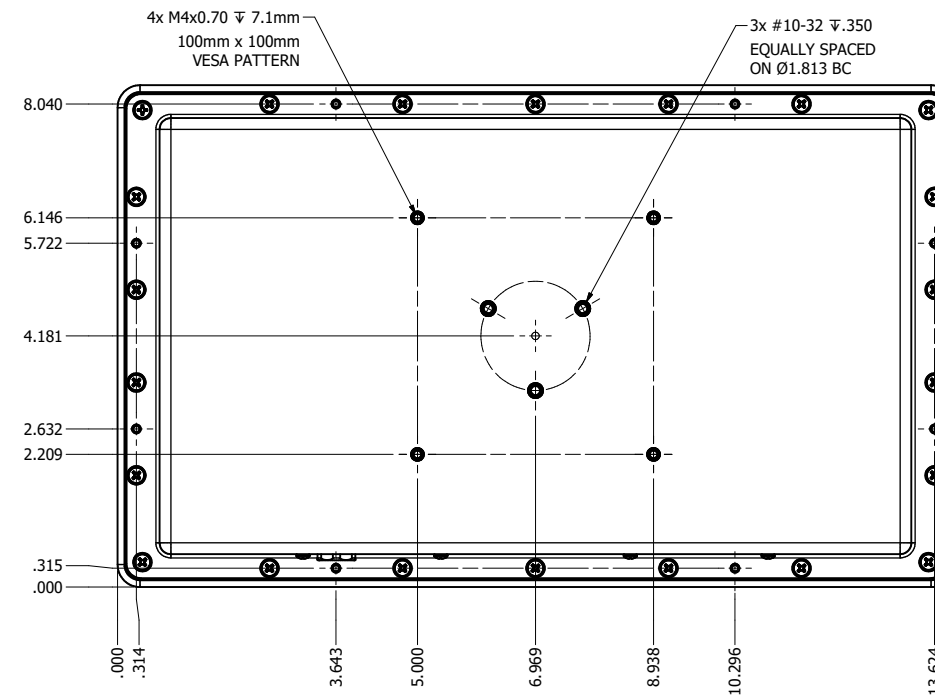

11.6" AW4 DIVERSE MOUNTING (Computer)

PRELIMINARY DRAWING  
DIMENSIONS ARE SUBJECT TO CHANGE

REVISION HISTORY			
REV	DATE	INITIALS	DESCRIPTION
0	4/12/2021	maw	INITIAL RELEASE

8x #6-32 7.44  
FOR ALL-WEATHER STYLE PANEL MOUNT

DRAWN BY: mwitham		4/12/2021	
USE WITH PRODUCT NUMBER			
MATERIAL & FINISH			
TOLERANCES: .XX=.01 .XXX=.005			

TITLE			
OUTLINE DRAWING ALL-WEATHER - GEN 4			
SHEET	SIZE	PART NUMBER	REV
1 OF 4	D	VTAW4C116bADA	0