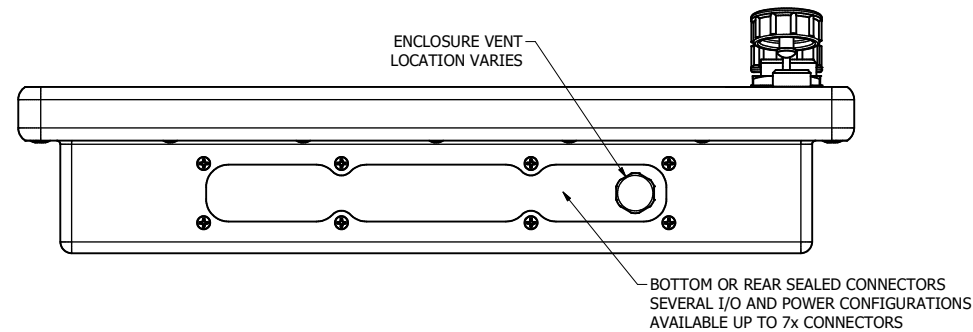

11.6" AW4 DIVERSE MOUNTING (Computer)

PRELIMINARY DRAWING  
DIMENSIONS ARE SUBJECT TO CHANGE

REVISION HISTORY			
REV	DATE	INITIALS	DESCRIPTION
0	4/12/2021	maw	INITIAL RELEASE

8x #6-32 7.44  
FOR ALL-WEATHER STYLE PANEL MOUNT

DRAWN BY: mwitham		4/12/2021	
USE WITH PRODUCT NUMBER			
MATERIAL & FINISH			
TOLERANCES: .XX=.01 .XXX=.005			

TITLE			
OUTLINE DRAWING ALL-WEATHER - GEN 4			
SHEET	SIZE	PART NUMBER	REV
1 OF 4	D	VTAW4C116bADA	0