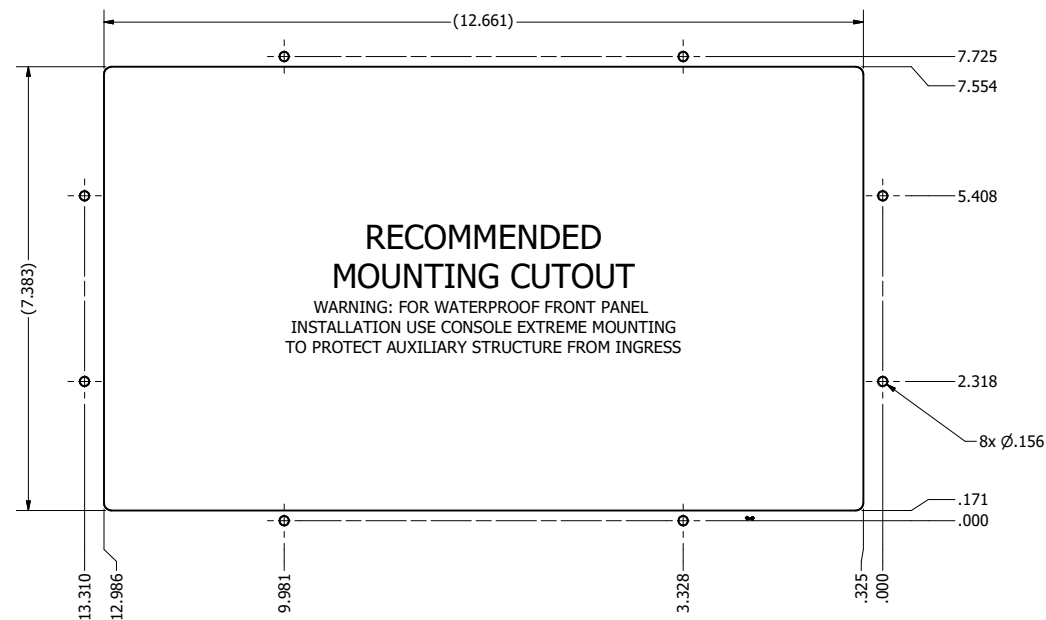

11.6" AW4 DIVERSE MOUNTING (Computer)

PRELIMINARY DRAWING  
DIMENSIONS ARE SUBJECT TO CHANGE

REVISION HISTORY			
REV	DATE	INITIALS	DESCRIPTION
0	4/12/2021	maw	INITIAL RELEASE

8x #6-32 7.44  
FOR ALL-WEATHER STYLE PANEL MOUNT

DRAWN BY: mwitham		4/12/2021	
USE WITH PRODUCT NUMBER			
MATERIAL & FINISH			
TOLERANCES: .XX=.01 .XXX=.005			

TITLE			
OUTLINE DRAWING ALL-WEATHER - GEN 4			
SHEET	SIZE	PART NUMBER	REV
1 OF 4	D	VTAW4C116bADA	0