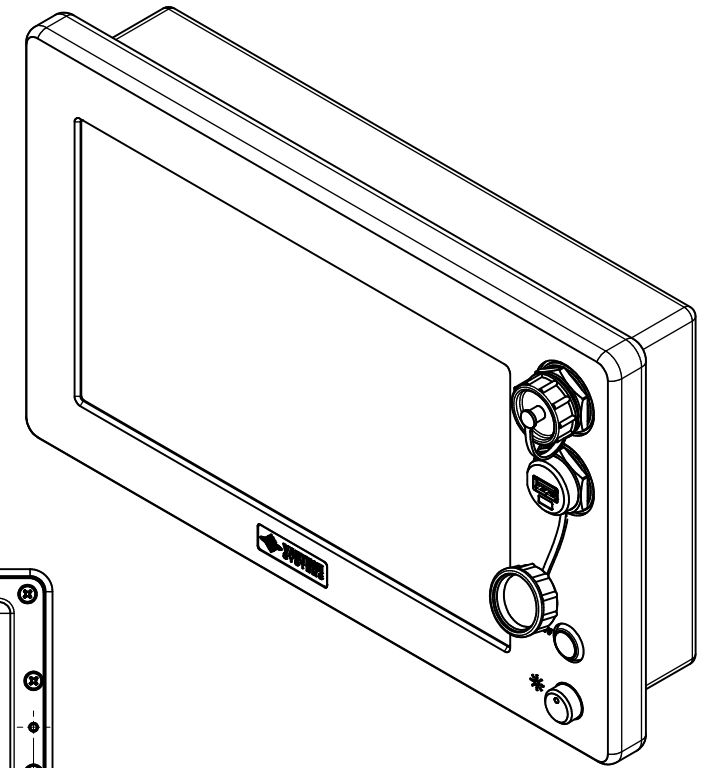

11.6" AW4 DIVERSE MOUNTING (Computer)

PRELIMINARY DRAWING  
DIMENSIONS ARE SUBJECT TO CHANGE

REVISION HISTORY			
REV	DATE	INITIALS	DESCRIPTION
0	4/12/2021	maw	INITIAL RELEASE

8x #6-32 7.44  
FOR ALL-WEATHER STYLE PANEL MOUNT

DRAWN BY: mwitham		4/12/2021	
USE WITH PRODUCT NUMBER			
MATERIAL & FINISH			
TOLERANCES: .XX=.01 .XXX=.005			

TITLE			
OUTLINE DRAWING ALL-WEATHER - GEN 4			
SHEET	SIZE	PART NUMBER	REV
1 OF 4	D	VTAW4C116bADA	0