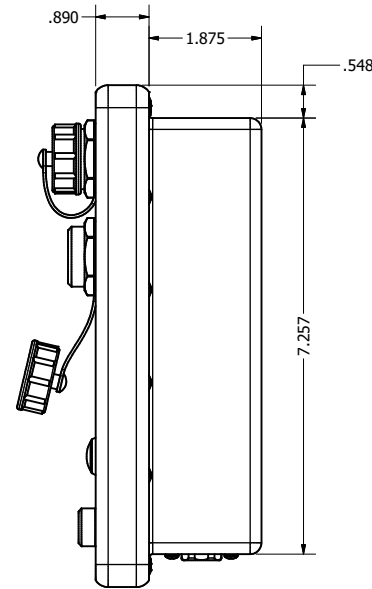

11.6" AW4 DIVERSE MOUNTING (Computer)

PRELIMINARY DRAWING  
DIMENSIONS ARE SUBJECT TO CHANGE

REVISION HISTORY			
REV	DATE	INITIALS	DESCRIPTION
0	4/12/2021	maw	INITIAL RELEASE

8x #6-32 7.44  
FOR ALL-WEATHER STYLE PANEL MOUNT

DRAWN BY: mwitham		4/12/2021	
USE WITH PRODUCT NUMBER			
MATERIAL & FINISH			
TOLERANCES: .XX=.01 .XXX=.005			

TITLE			
OUTLINE DRAWING ALL-WEATHER - GEN 4			
SHEET	SIZE	PART NUMBER	REV
1 OF 4	D	VTAW4C116bADA	0