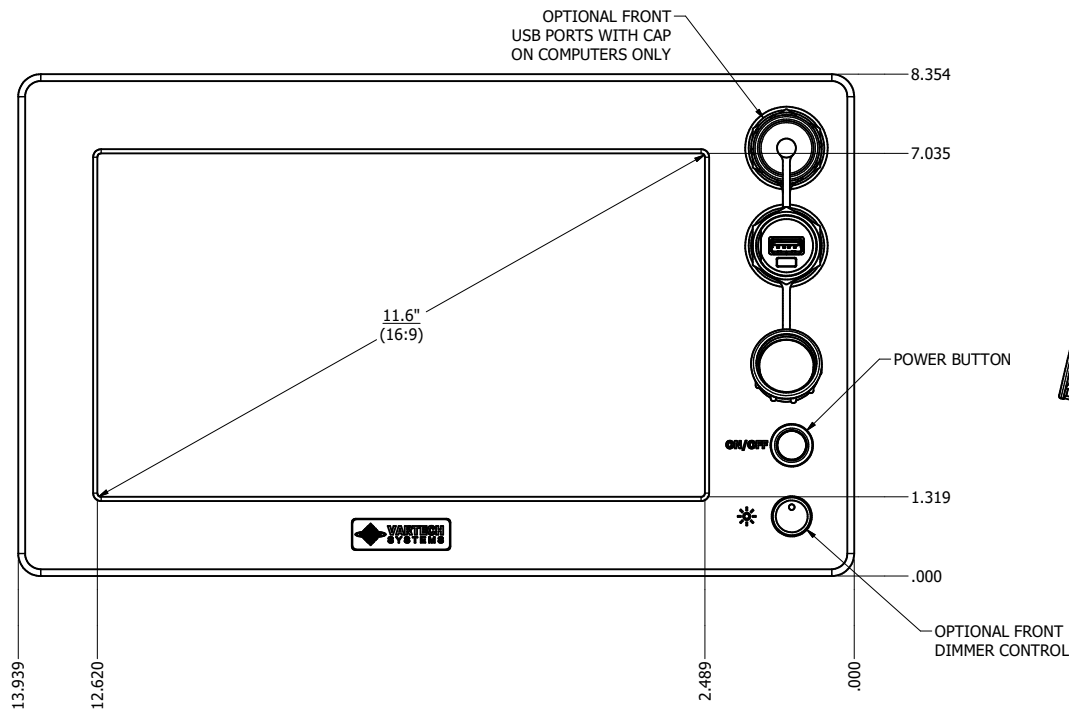

11.6" AW4 DIVERSE MOUNTING (Computer)

PRELIMINARY DRAWING  
DIMENSIONS ARE SUBJECT TO CHANGE

REVISION HISTORY			
REV	DATE	INITIALS	DESCRIPTION
0	4/12/2021	maw	INITIAL RELEASE

8x #6-32 7.44  
FOR ALL-WEATHER STYLE PANEL MOUNT

DRAWN BY: mwitham		4/12/2021	
USE WITH PRODUCT NUMBER			
MATERIAL & FINISH			
TOLERANCES: .XX=.01 .XXX=.005			

TITLE			
OUTLINE DRAWING ALL-WEATHER - GEN 4			
SHEET	SIZE	PART NUMBER	REV
1 OF 4	D	VTAW4C116bADA	0