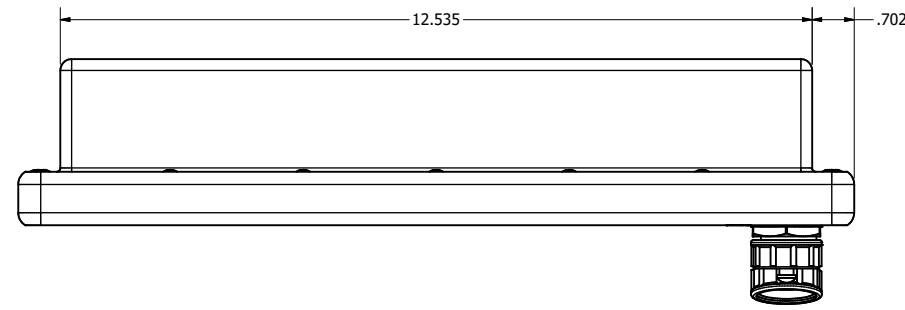

11.6" AW4 DIVERSE MOUNTING (Computer)

PRELIMINARY DRAWING  
DIMENSIONS ARE SUBJECT TO CHANGE

REVISION HISTORY			
REV	DATE	INITIALS	DESCRIPTION
0	4/12/2021	maw	INITIAL RELEASE

8x #6-32 7.44  
FOR ALL-WEATHER STYLE PANEL MOUNT

DRAWN BY: mwitham		4/12/2021	
USE WITH PRODUCT NUMBER			
MATERIAL & FINISH			
TOLERANCES: .XX=.01 .XXX=.005			

TITLE			
OUTLINE DRAWING ALL-WEATHER - GEN 4			
SHEET	SIZE	PART NUMBER	REV
1 OF 4	D	VTAW4C116bADA	0