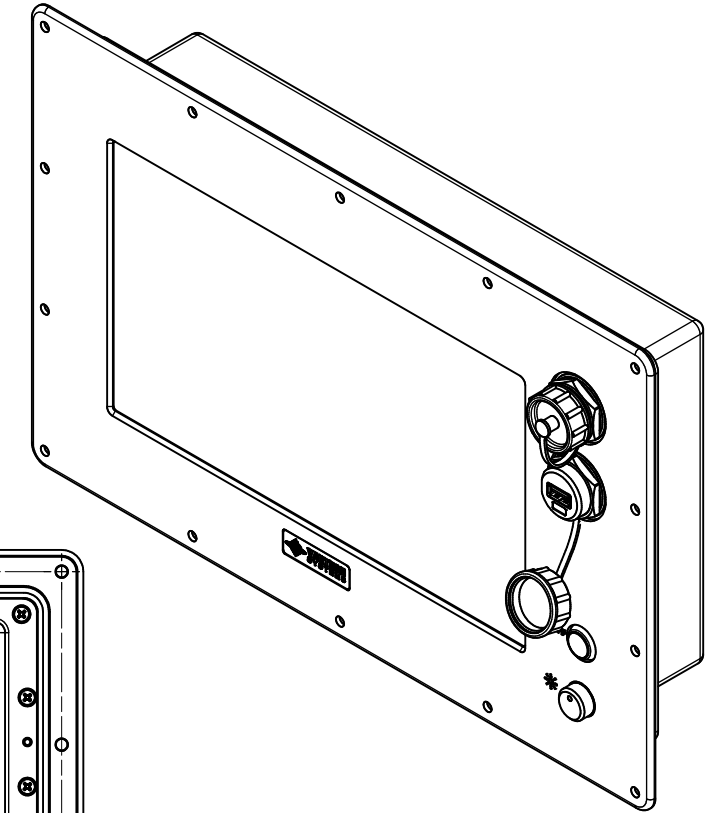

11.6" AW4 CONSOLE MOUNT EXTREME (Computer)

PRELIMINARY DRAWING
DIMENSIONS ARE SUBJECT TO CHANGE

REVISION HISTORY			
REV	DATE	INITIALS	DESCRIPTION
0	4/12/2021	maw	INITIAL RELEASE

DRAWN BY: mwitham		4/12/2021		 VARTECH SYSTEMS INC.
USE WITH PRODUCT NUMBER				
MATERIAL & FINISH				TITLE
				OUTLINE DRAWING ALL-WEATHER - GEN 4
SHEET	SIZE	PART NUMBER	REV	
3 OF 4	D	VTAW4C116bCXA	0	
TOLERANCES: .XX=-.01 .XXX=-.005				