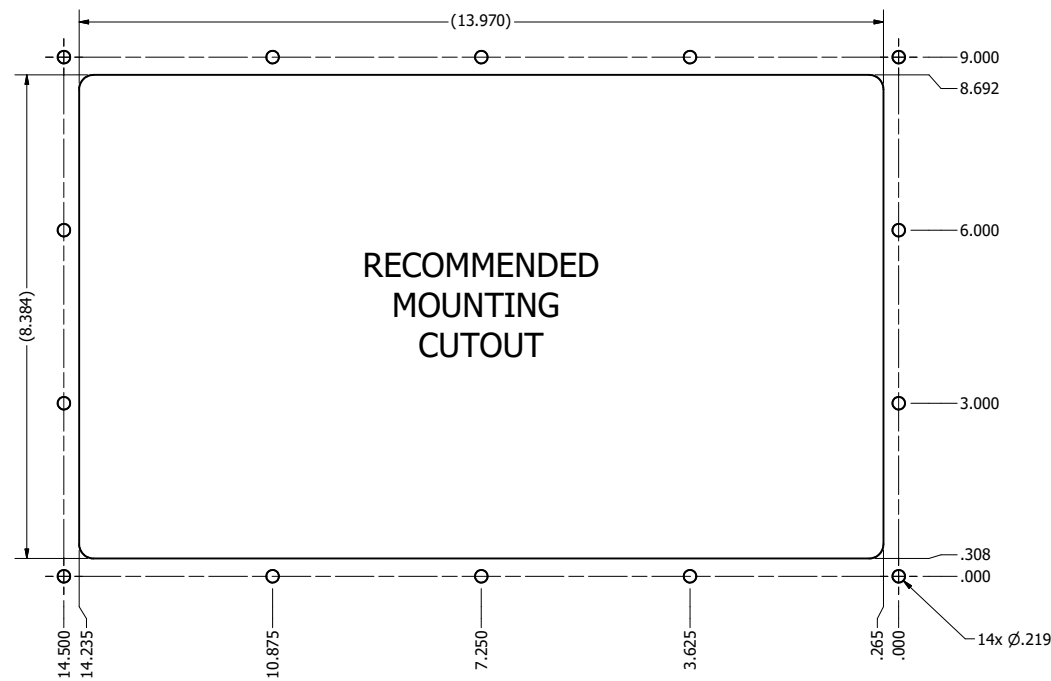

11.6" AW4 CONSOLE MOUNT EXTREME (Computer)

PRELIMINARY DRAWING
DIMENSIONS ARE SUBJECT TO CHANGE

REVISION HISTORY			
REV	DATE	INITIALS	DESCRIPTION
0	4/12/2021	maw	INITIAL RELEASE

DRAWN BY: mwitham		4/12/2021		 VARTECH SYSTEMS INC.
USE WITH PRODUCT NUMBER				
MATERIAL & FINISH				TITLE
				OUTLINE DRAWING ALL-WEATHER - GEN 4
SHEET	SIZE	PART NUMBER	REV	
3 OF 4	D	VTAW4C116bCXA	0	
TOLERANCES: .XX=-.01 .XXX=-.005				