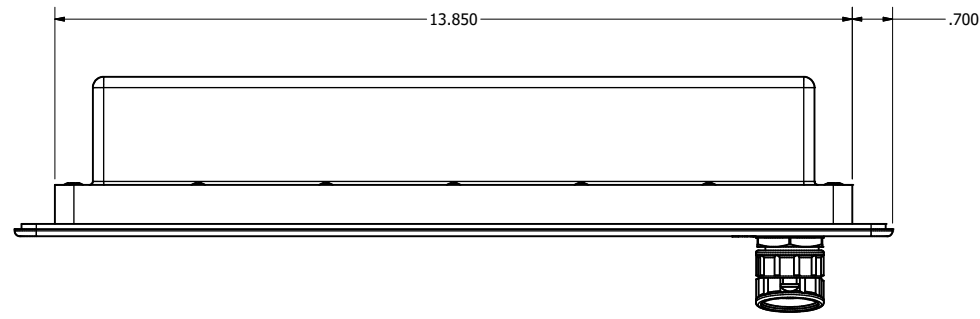

11.6" AW4 CONSOLE MOUNT EXTREME (Computer)

PRELIMINARY DRAWING
DIMENSIONS ARE SUBJECT TO CHANGE

REVISION HISTORY			
REV	DATE	INITIALS	DESCRIPTION
0	4/12/2021	maw	INITIAL RELEASE

DRAWN BY: mwitham		4/12/2021		 VARTECH SYSTEMS INC.
USE WITH PRODUCT NUMBER				
MATERIAL & FINISH				TITLE
				OUTLINE DRAWING ALL-WEATHER - GEN 4
SHEET	SIZE	PART NUMBER	REV	
3 OF 4	D	VTAW4C116bCXA	0	
TOLERANCES: .XX=-.01 .XXX=-.005				