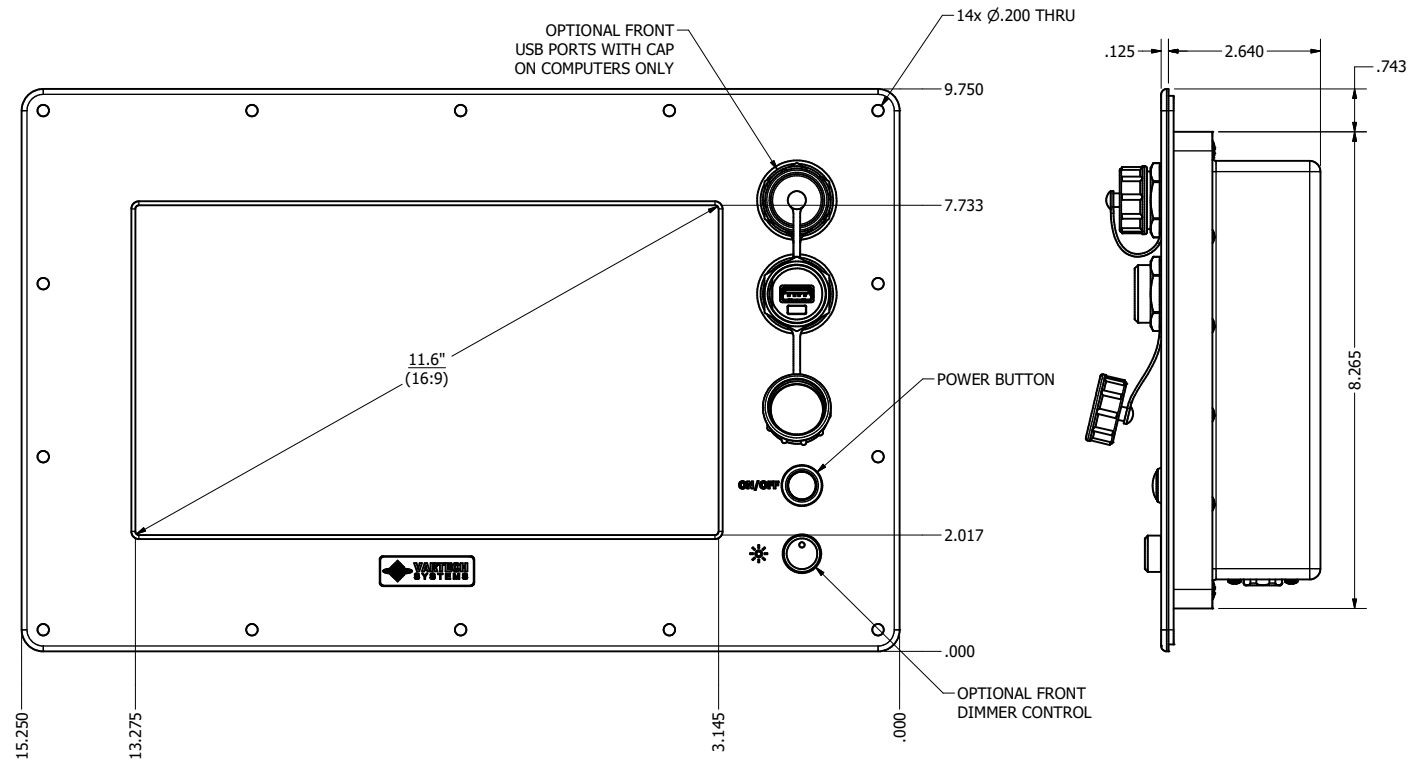

11.6" AW4 CONSOLE MOUNT EXTREME (Computer)

PRELIMINARY DRAWING
DIMENSIONS ARE SUBJECT TO CHANGE

REVISION HISTORY			
REV	DATE	INITIALS	DESCRIPTION
0	4/12/2021	maw	INITIAL RELEASE

DRAWN BY: mwitham		4/12/2021		 VARTECH SYSTEMS INC.
USE WITH PRODUCT NUMBER				
MATERIAL & FINISH				TITLE
				OUTLINE DRAWING ALL-WEATHER - GEN 4
SHEET	SIZE	PART NUMBER	REV	
3 OF 4	D	VTAW4C116bCXA	0	
TOLERANCES: .XX=-.01 .XXX=-.005				