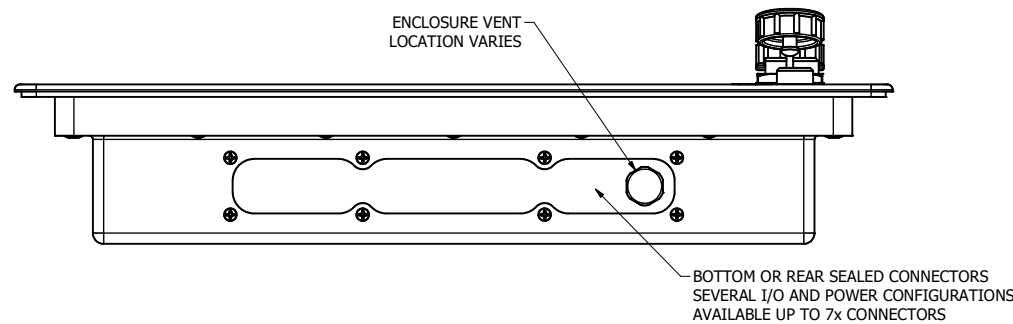

11.6" AW4 CONSOLE MOUNT EXTREME (Computer)

PRELIMINARY DRAWING
DIMENSIONS ARE SUBJECT TO CHANGE

REVISION HISTORY			
REV	DATE	INITIALS	DESCRIPTION
0	4/12/2021	maw	INITIAL RELEASE

DRAWN BY: mwitham		4/12/2021		 VARTECH SYSTEMS INC.
USE WITH PRODUCT NUMBER				
MATERIAL & FINISH				TITLE
				OUTLINE DRAWING ALL-WEATHER - GEN 4
SHEET	SIZE	PART NUMBER	REV	
3 OF 4	D	VTAW4C116bCXA	0	
TOLERANCES: .XX=-.01 .XXX=-.005				