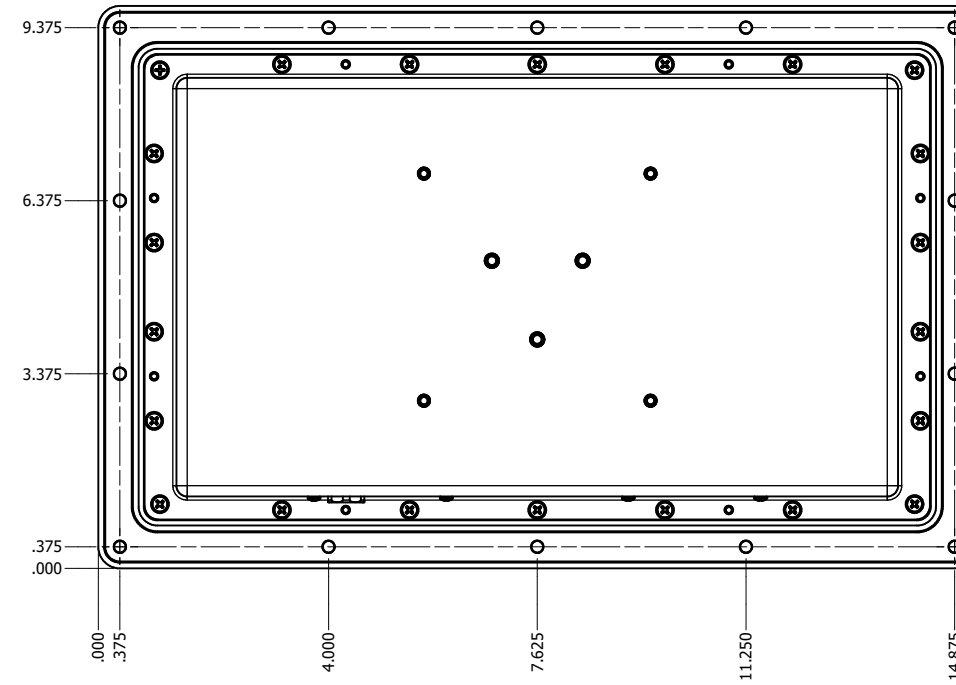

11.6" AW4 CONSOLE MOUNT EXTREME (Computer)

PRELIMINARY DRAWING
DIMENSIONS ARE SUBJECT TO CHANGE

REVISION HISTORY			
REV	DATE	INITIALS	DESCRIPTION
0	4/12/2021	maw	INITIAL RELEASE

DRAWN BY: mwitham		4/12/2021		 VARTECH SYSTEMS INC.
USE WITH PRODUCT NUMBER				
MATERIAL & FINISH				TITLE
				OUTLINE DRAWING ALL-WEATHER - GEN 4
SHEET	SIZE	PART NUMBER	REV	
3 OF 4	D	VTAW4C116bCXA	0	
TOLERANCES: .XX=-.01 .XXX=-.005				