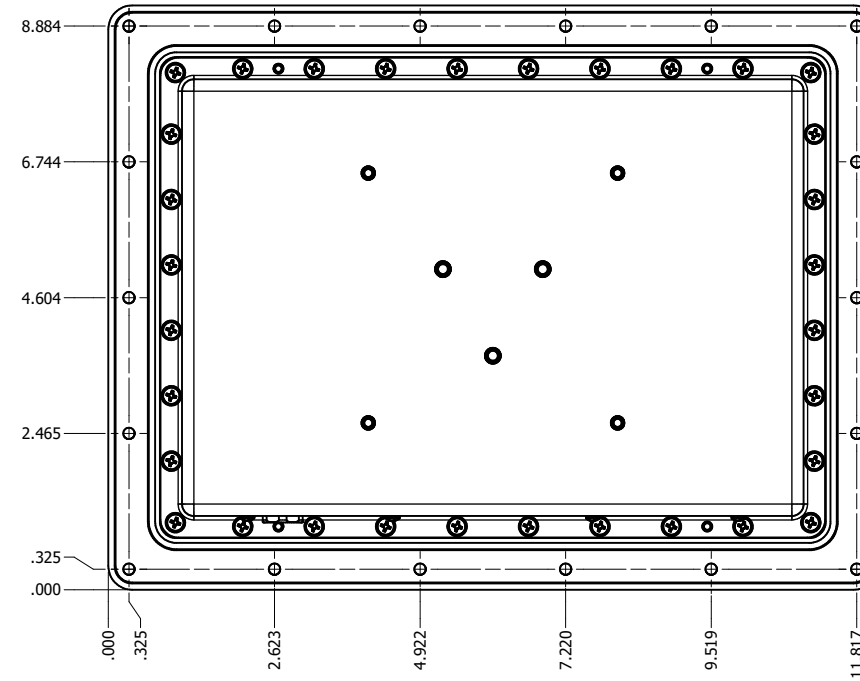

8.4" AW4 CONSOLE MOUNT EXTREME (Computer)

PRELIMINARY DRAWING
DIMENSIONS ARE SUBJECT TO CHANGE

REVISION HISTORY			
REV	DATE	INITIALS	DESCRIPTION
0	4/28/2021	COG	INITIAL RELEASE

DRAWN BY: CGRAY		10/25/2019		
USE WITH PRODUCT NUMBER				
MATERIAL & FINISH				TITLE
				OUTLINE DRAWING ALL-WEATHER - GEN 4
SHEET	SIZE	PART NUMBER	REV	
3 of 4	D	VTAW4C084aCXA	0	
TOLERANCES: .XX=.01 .XXX=.005				