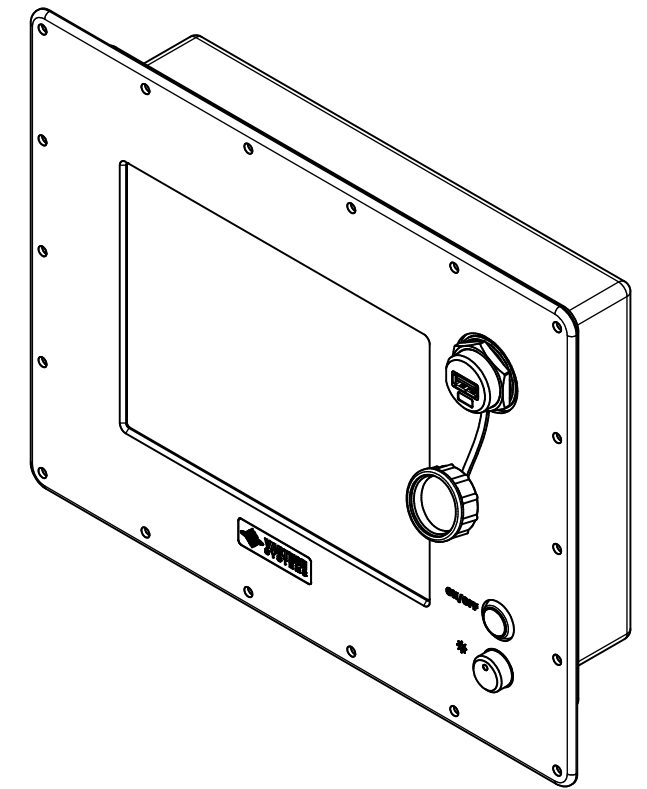

8.4" AW4 CONSOLE MOUNT EXTREME (Computer)

PRELIMINARY DRAWING
DIMENSIONS ARE SUBJECT TO CHANGE

REVISION HISTORY			
REV	DATE	INITIALS	DESCRIPTION
0	4/28/2021	COG	INITIAL RELEASE

DRAWN BY: CGRAY		10/25/2019		
USE WITH PRODUCT NUMBER				
MATERIAL & FINISH				TITLE
				OUTLINE DRAWING ALL-WEATHER - GEN 4
SHEET	SIZE	PART NUMBER	REV	
3 of 4	D	VTAW4C084aCXA	0	
TOLERANCES: .XX=.01 .XXX=.005				