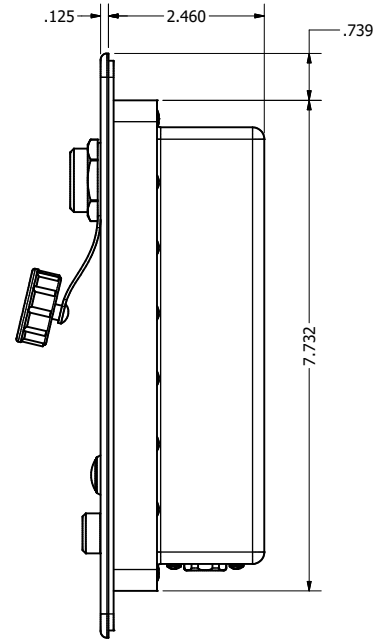

8.4" AW4 CONSOLE MOUNT EXTREME (Computer)

PRELIMINARY DRAWING
DIMENSIONS ARE SUBJECT TO CHANGE

REVISION HISTORY			
REV	DATE	INITIALS	DESCRIPTION
0	4/28/2021	COG	INITIAL RELEASE

DRAWN BY: CGRAY		10/25/2019		
USE WITH PRODUCT NUMBER				
MATERIAL & FINISH				TITLE
				OUTLINE DRAWING ALL-WEATHER - GEN 4
SHEET	SIZE	PART NUMBER	REV	
3 of 4	D	VTAW4C084aCXA	0	
TOLERANCES: .XX=.01 .XXX=.005				