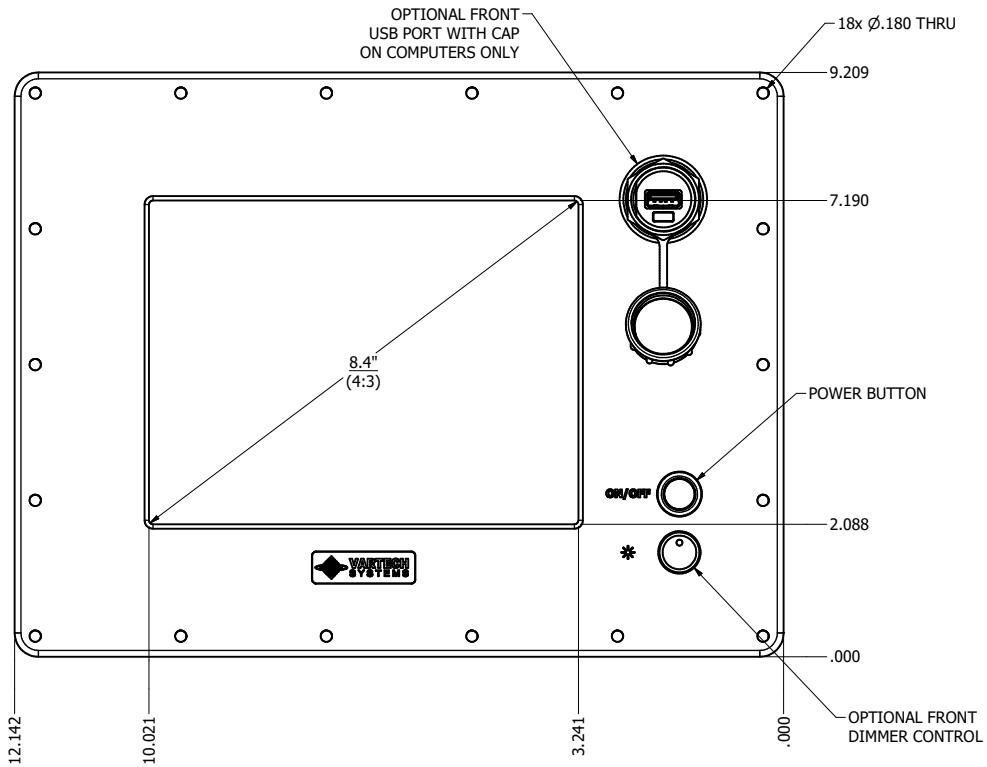

8.4" AW4 CONSOLE MOUNT EXTREME (Computer)

PRELIMINARY DRAWING
DIMENSIONS ARE SUBJECT TO CHANGE

REVISION HISTORY			
REV	DATE	INITIALS	DESCRIPTION
0	4/28/2021	COG	INITIAL RELEASE

DRAWN BY: CGRAY		10/25/2019		
USE WITH PRODUCT NUMBER				
MATERIAL & FINISH				TITLE
				OUTLINE DRAWING ALL-WEATHER - GEN 4
SHEET	SIZE	PART NUMBER	REV	
3 of 4	D	VTAW4C084aCXA	0	
TOLERANCES: .XX=.01 .XXX=.005				