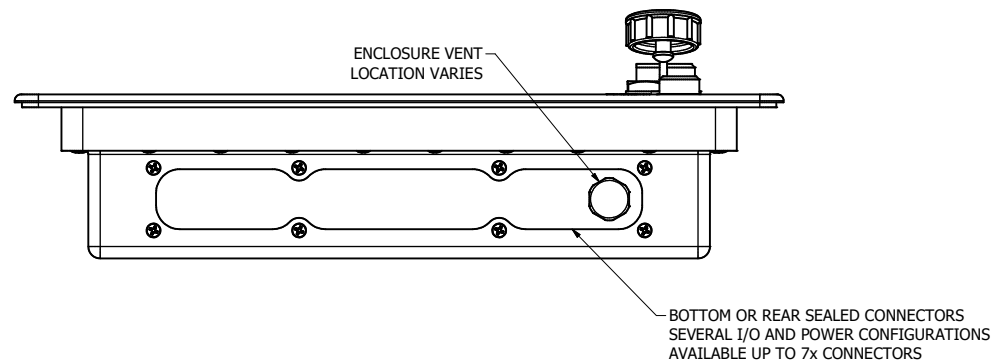

8.4" AW4 CONSOLE MOUNT EXTREME (Computer)

PRELIMINARY DRAWING
DIMENSIONS ARE SUBJECT TO CHANGE

REVISION HISTORY			
REV	DATE	INITIALS	DESCRIPTION
0	4/28/2021	COG	INITIAL RELEASE

DRAWN BY: CGRAY		10/25/2019		
USE WITH PRODUCT NUMBER				
MATERIAL & FINISH				TITLE
				OUTLINE DRAWING ALL-WEATHER - GEN 4
SHEET	SIZE	PART NUMBER	REV	
3 of 4	D	VTAW4C084aCXA	0	
TOLERANCES: .XX=.01 .XXX=.005				