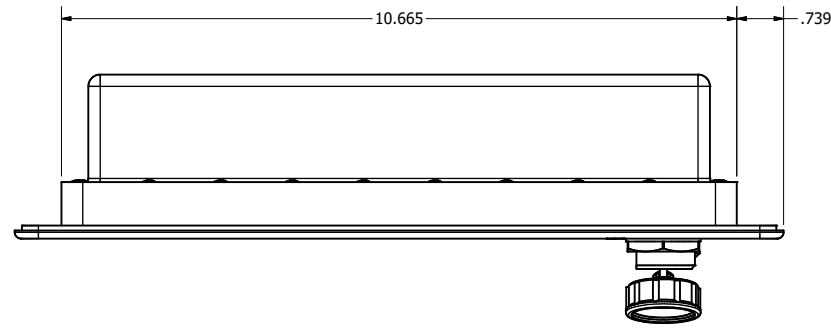

8.4" AW4 CONSOLE MOUNT EXTREME (Computer)

PRELIMINARY DRAWING
DIMENSIONS ARE SUBJECT TO CHANGE

REVISION HISTORY			
REV	DATE	INITIALS	DESCRIPTION
0	4/28/2021	COG	INITIAL RELEASE

DRAWN BY: CGRAY		10/25/2019		
USE WITH PRODUCT NUMBER				
MATERIAL & FINISH				TITLE
				OUTLINE DRAWING ALL-WEATHER - GEN 4
SHEET	SIZE	PART NUMBER	REV	
3 of 4	D	VTAW4C084aCXA	0	
TOLERANCES: .XX=.01 .XXX=.005				