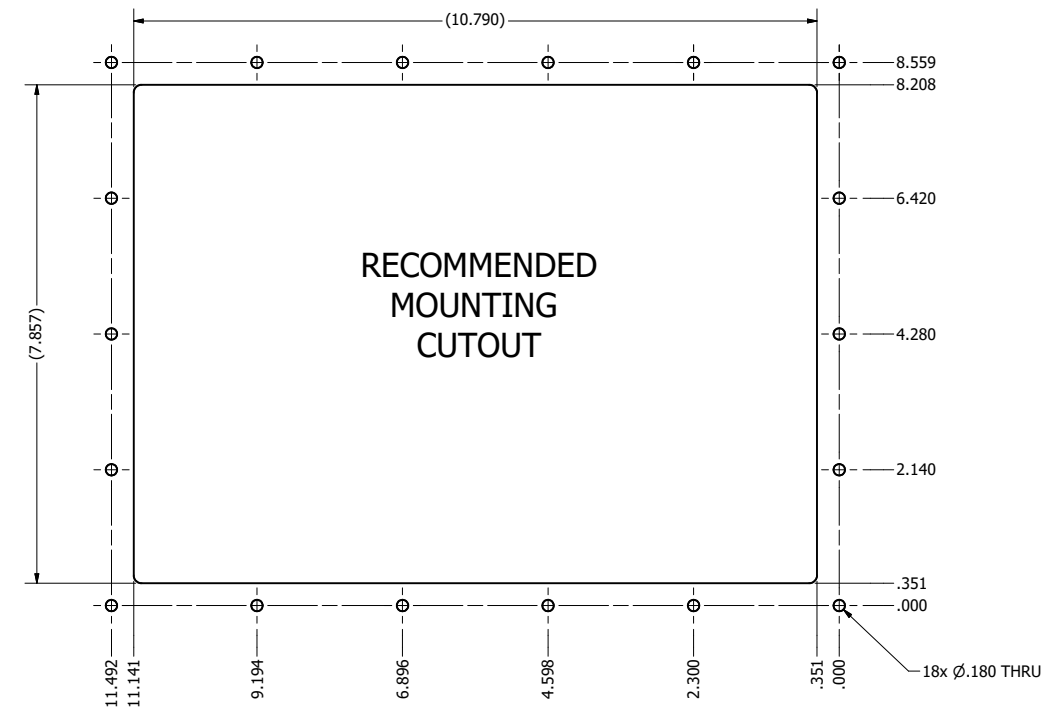

8.4" AW4 CONSOLE MOUNT EXTREME (Computer)

PRELIMINARY DRAWING
DIMENSIONS ARE SUBJECT TO CHANGE

REVISION HISTORY			
REV	DATE	INITIALS	DESCRIPTION
0	4/28/2021	COG	INITIAL RELEASE

DRAWN BY: CGRAY		10/25/2019		
USE WITH PRODUCT NUMBER				
MATERIAL & FINISH				TITLE
				OUTLINE DRAWING ALL-WEATHER - GEN 4
SHEET	SIZE	PART NUMBER	REV	
3 of 4	D	VTAW4C084aCXA	0	
TOLERANCES: .XX=.01 .XXX=.005				